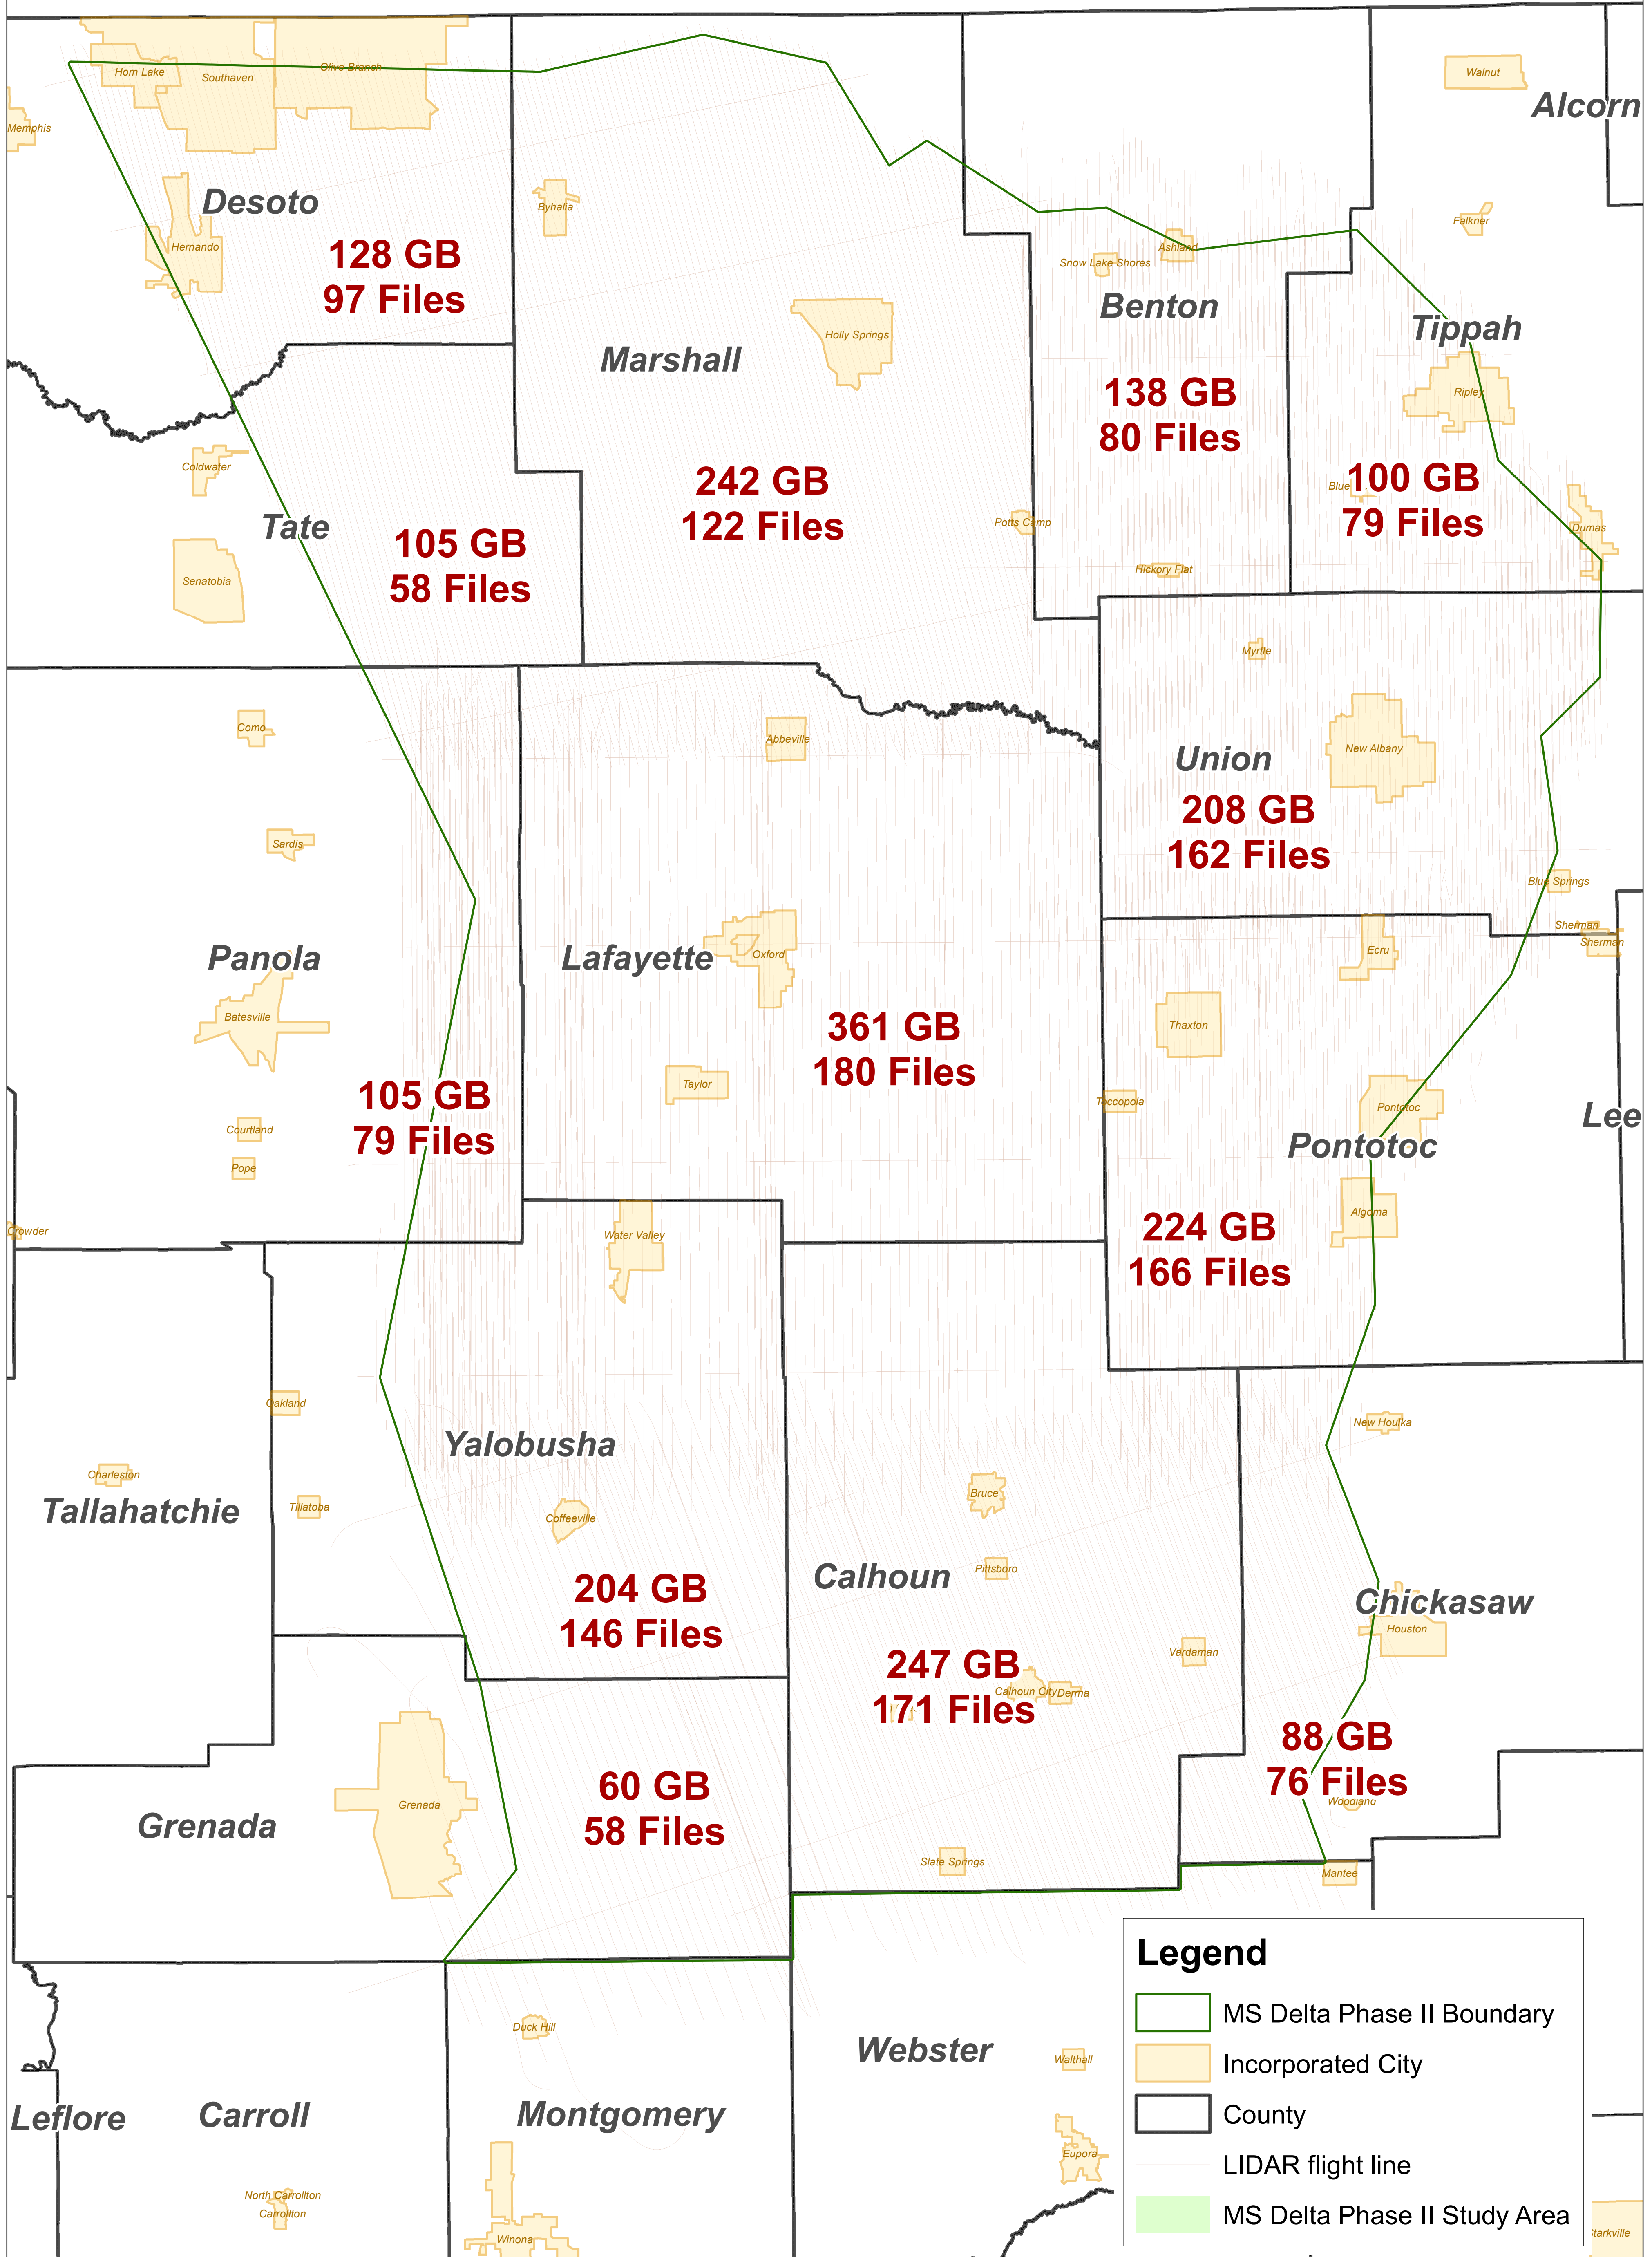

MS Delta Phase II Flight Lines LIDAR

LIDAR Size and # Files by County

Legend

- MS Delta Phase II Boundary
- Incorporated City
- County
- LIDAR flight line
- MS Delta Phase II Study Area