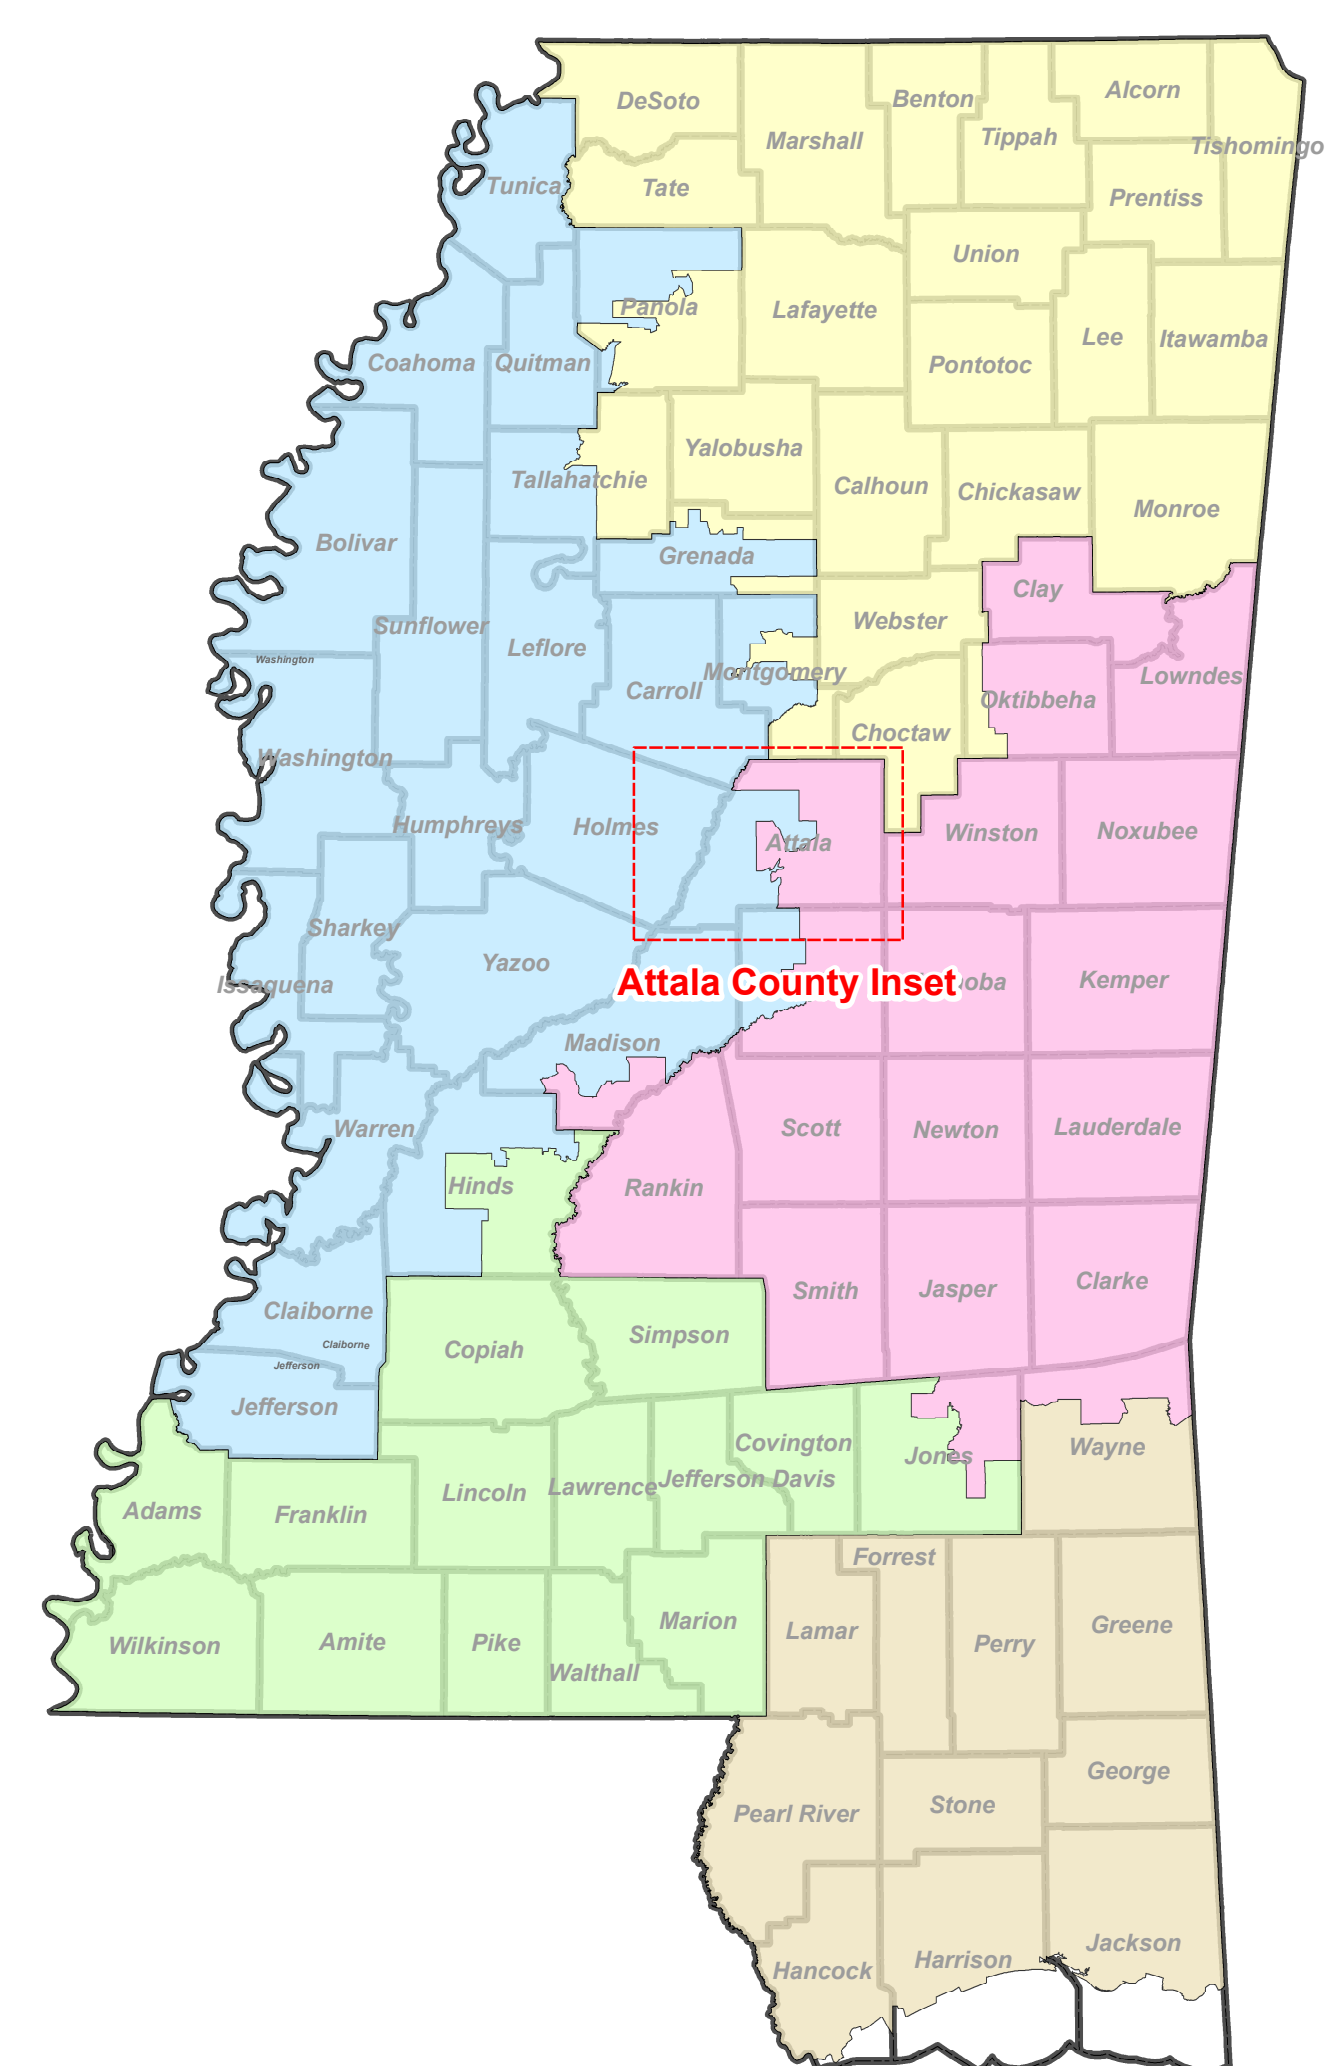

Map prepared by MARIS - 6/1/2016