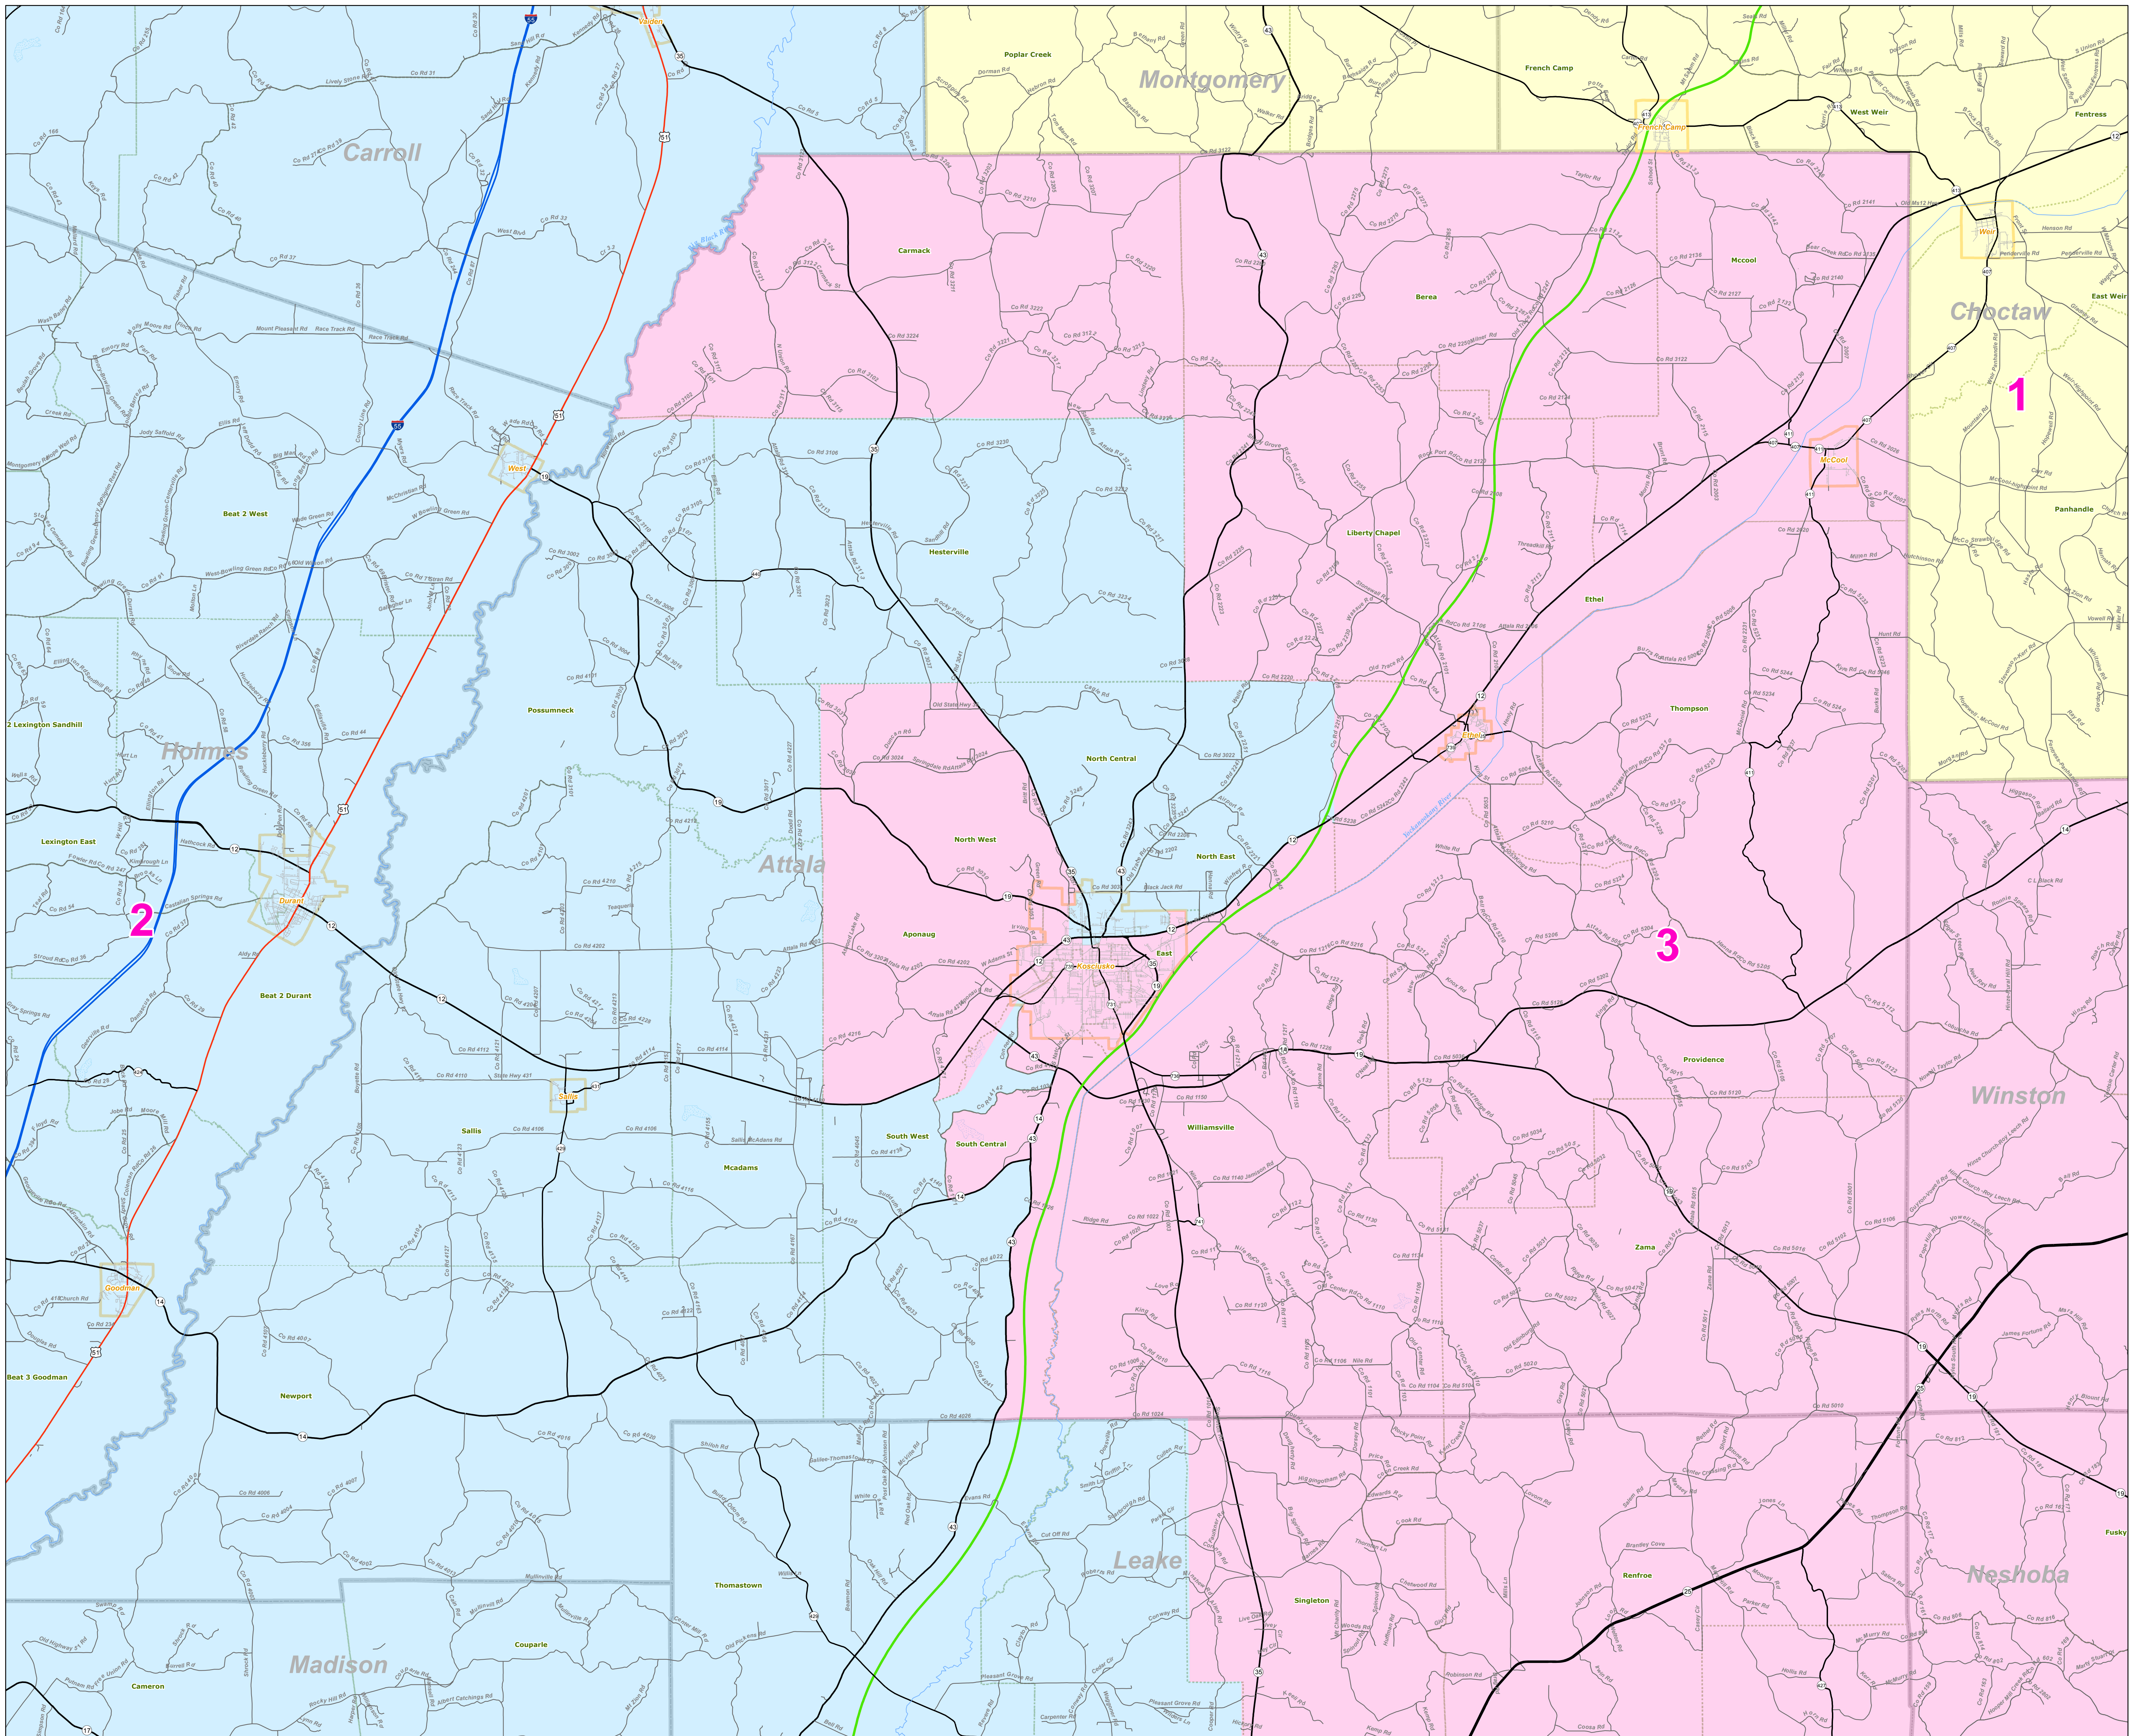

MS Court of Appeals Districts As Adopted 1992

Attala County Inset

Court of Appeals District

- 1
- 2
- 3
- 4
- 5
- County Line
- Precinct Boundaries
- City Limits 2010
- Lakes / Ponds
- Major Rivers