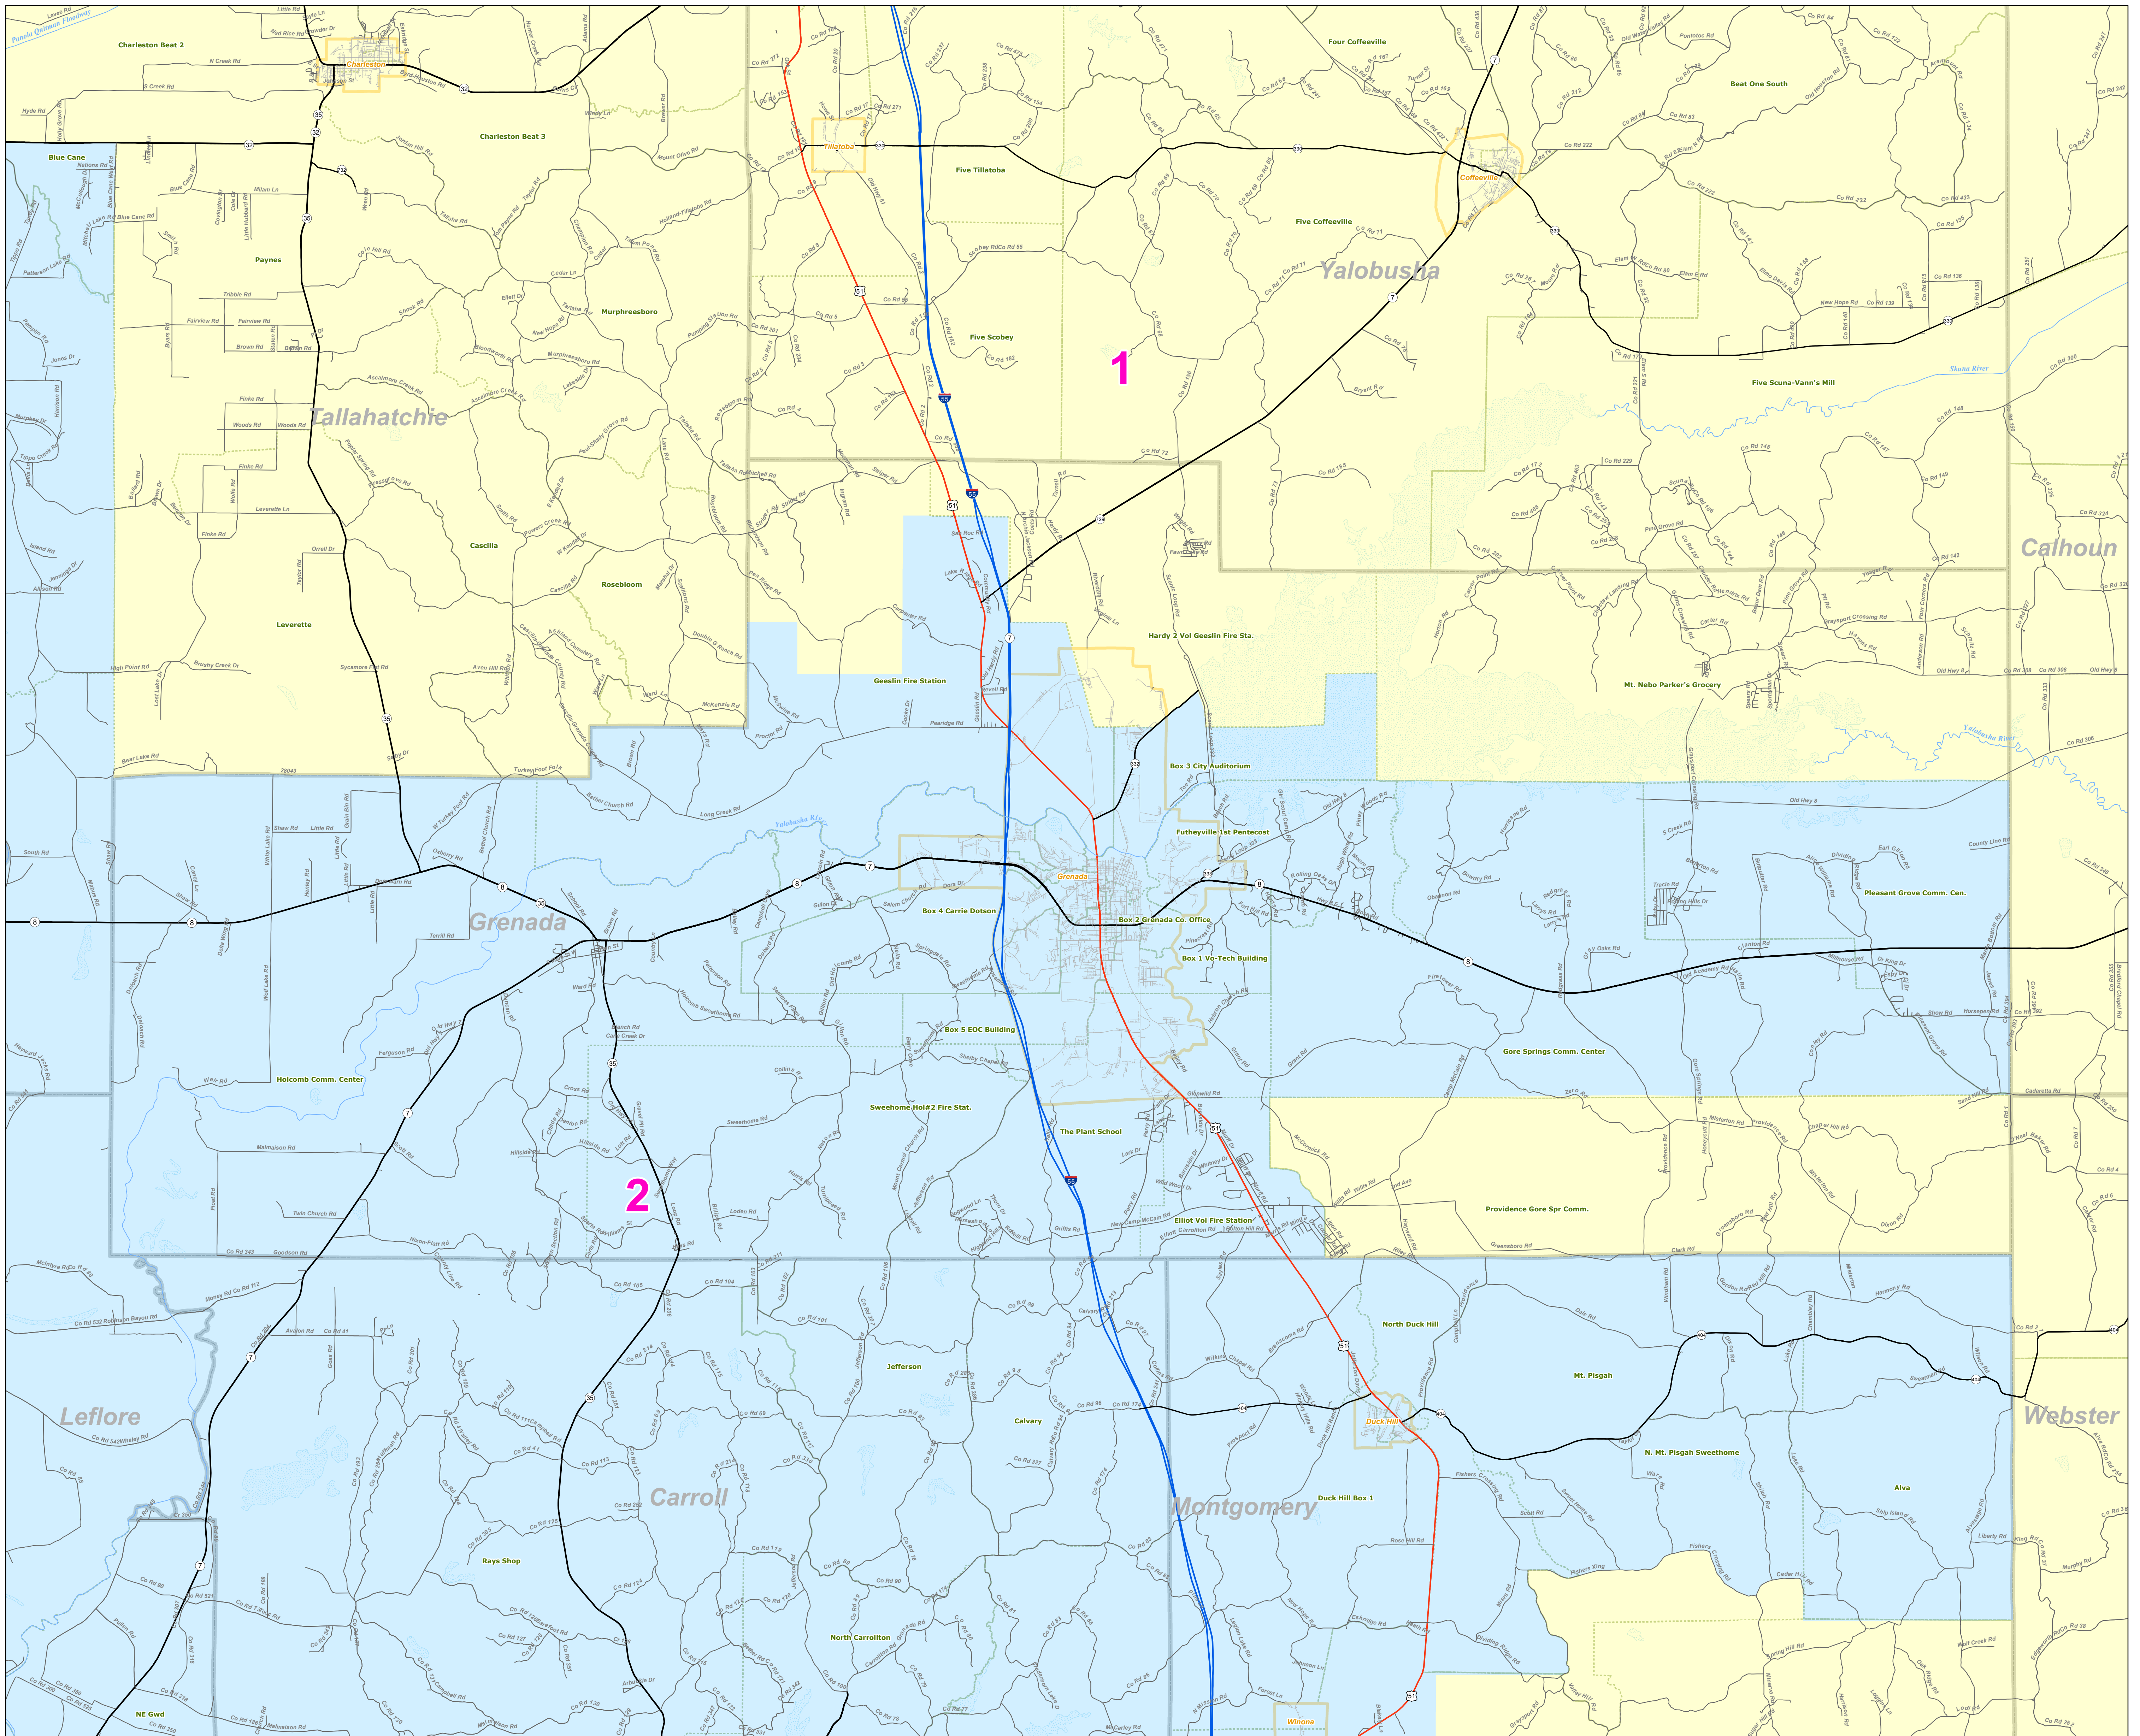

MS Court of Appeals Districts

As Adopted 1992

Grenada County Inset

Court of Appeals District

- 1
- 2
- 3
- 4
- 5

- County Line
- Precinct Boundaries
- City Limits 2010
- Lakes / Ponds
- Major Rivers