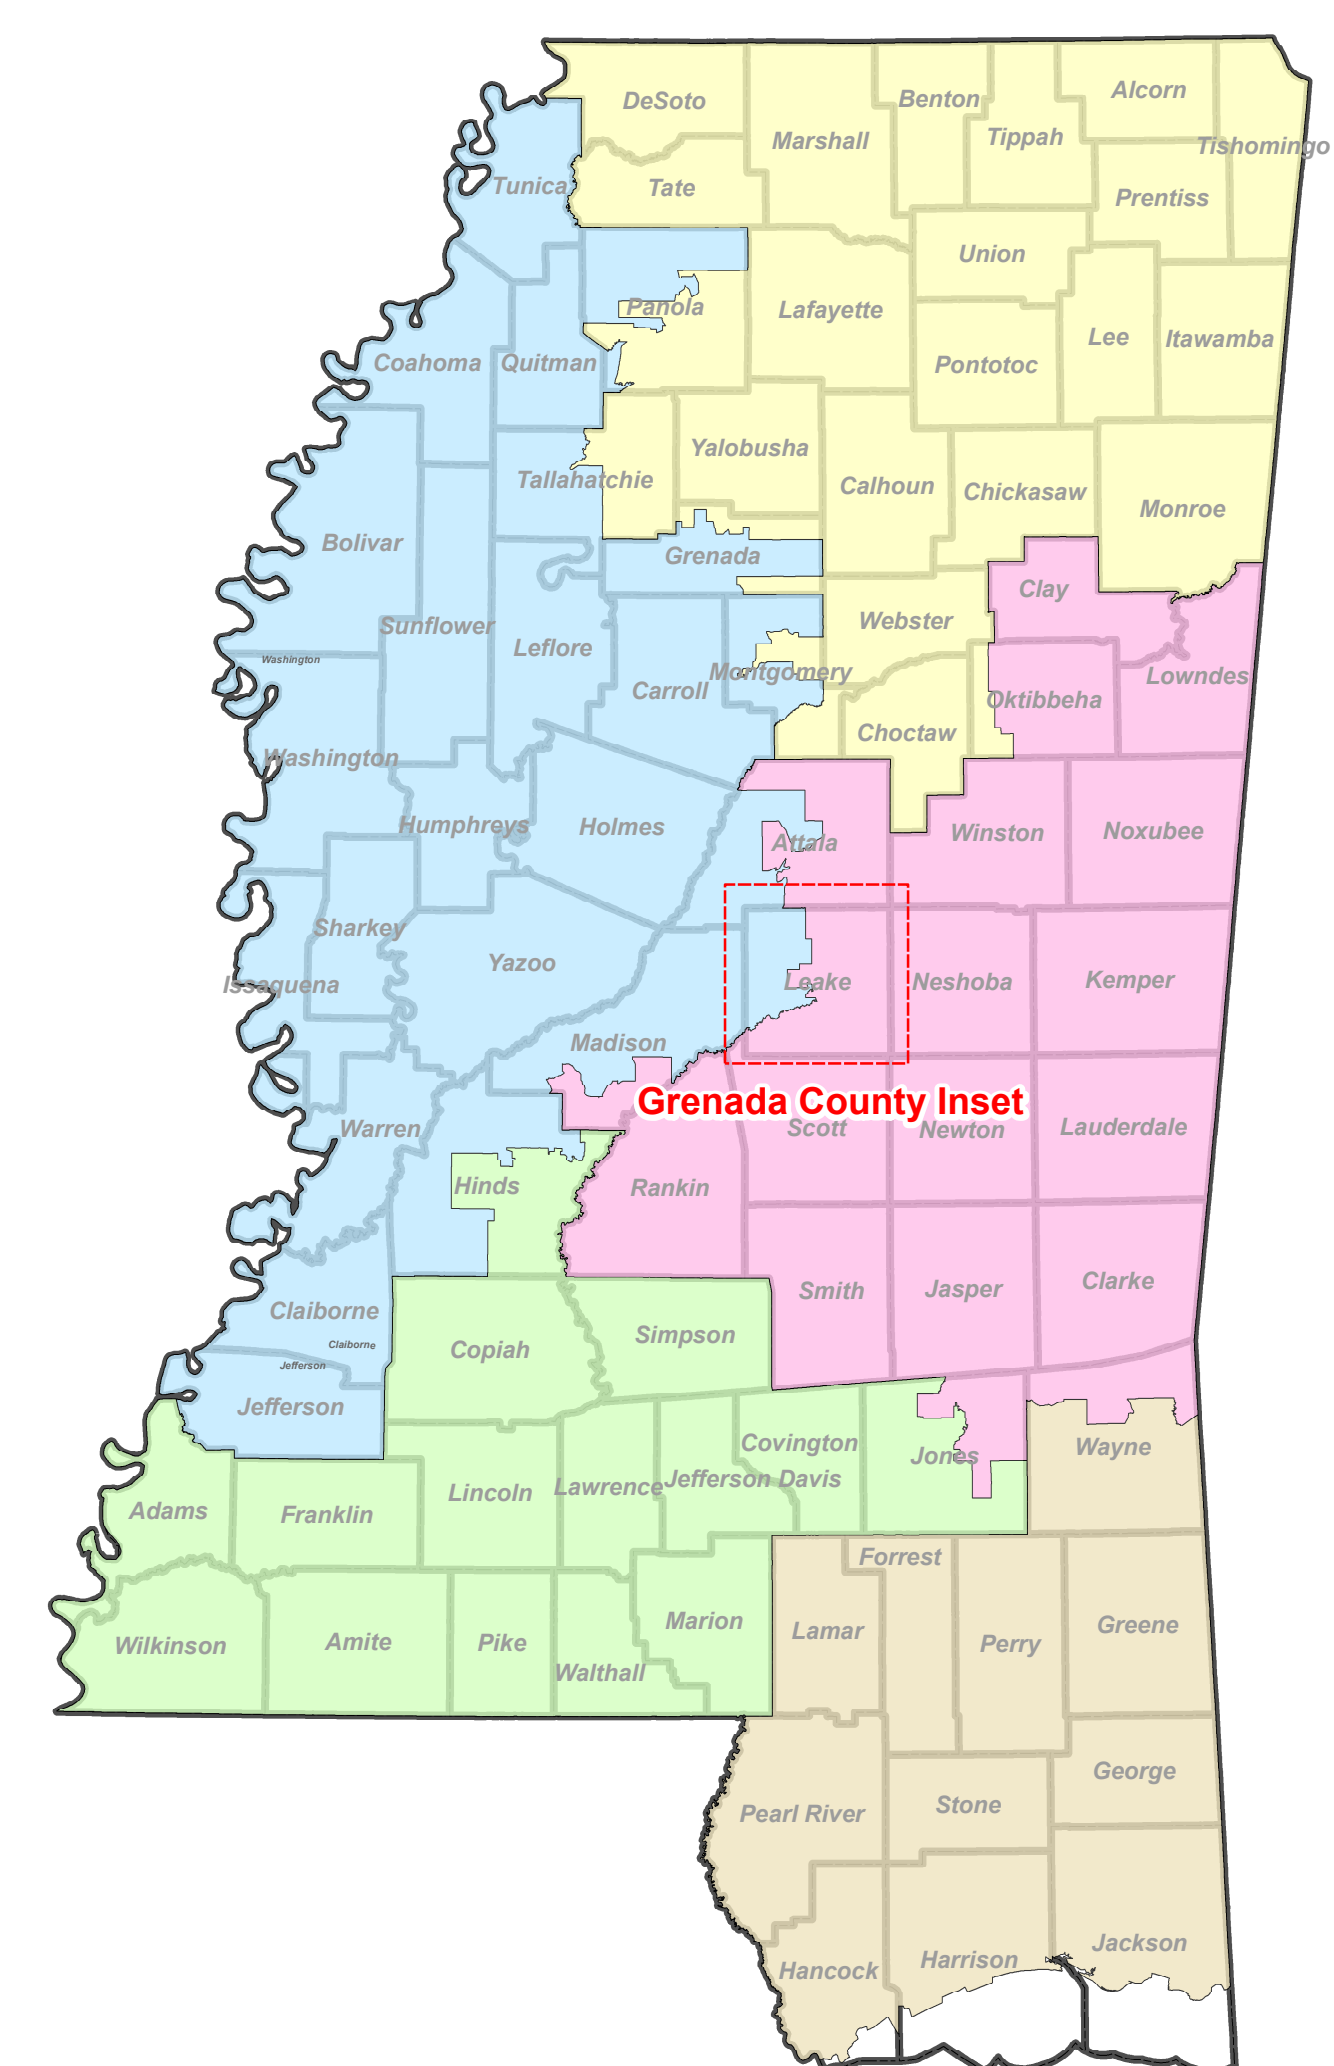

Map prepared by MARIS - 6/1/2016