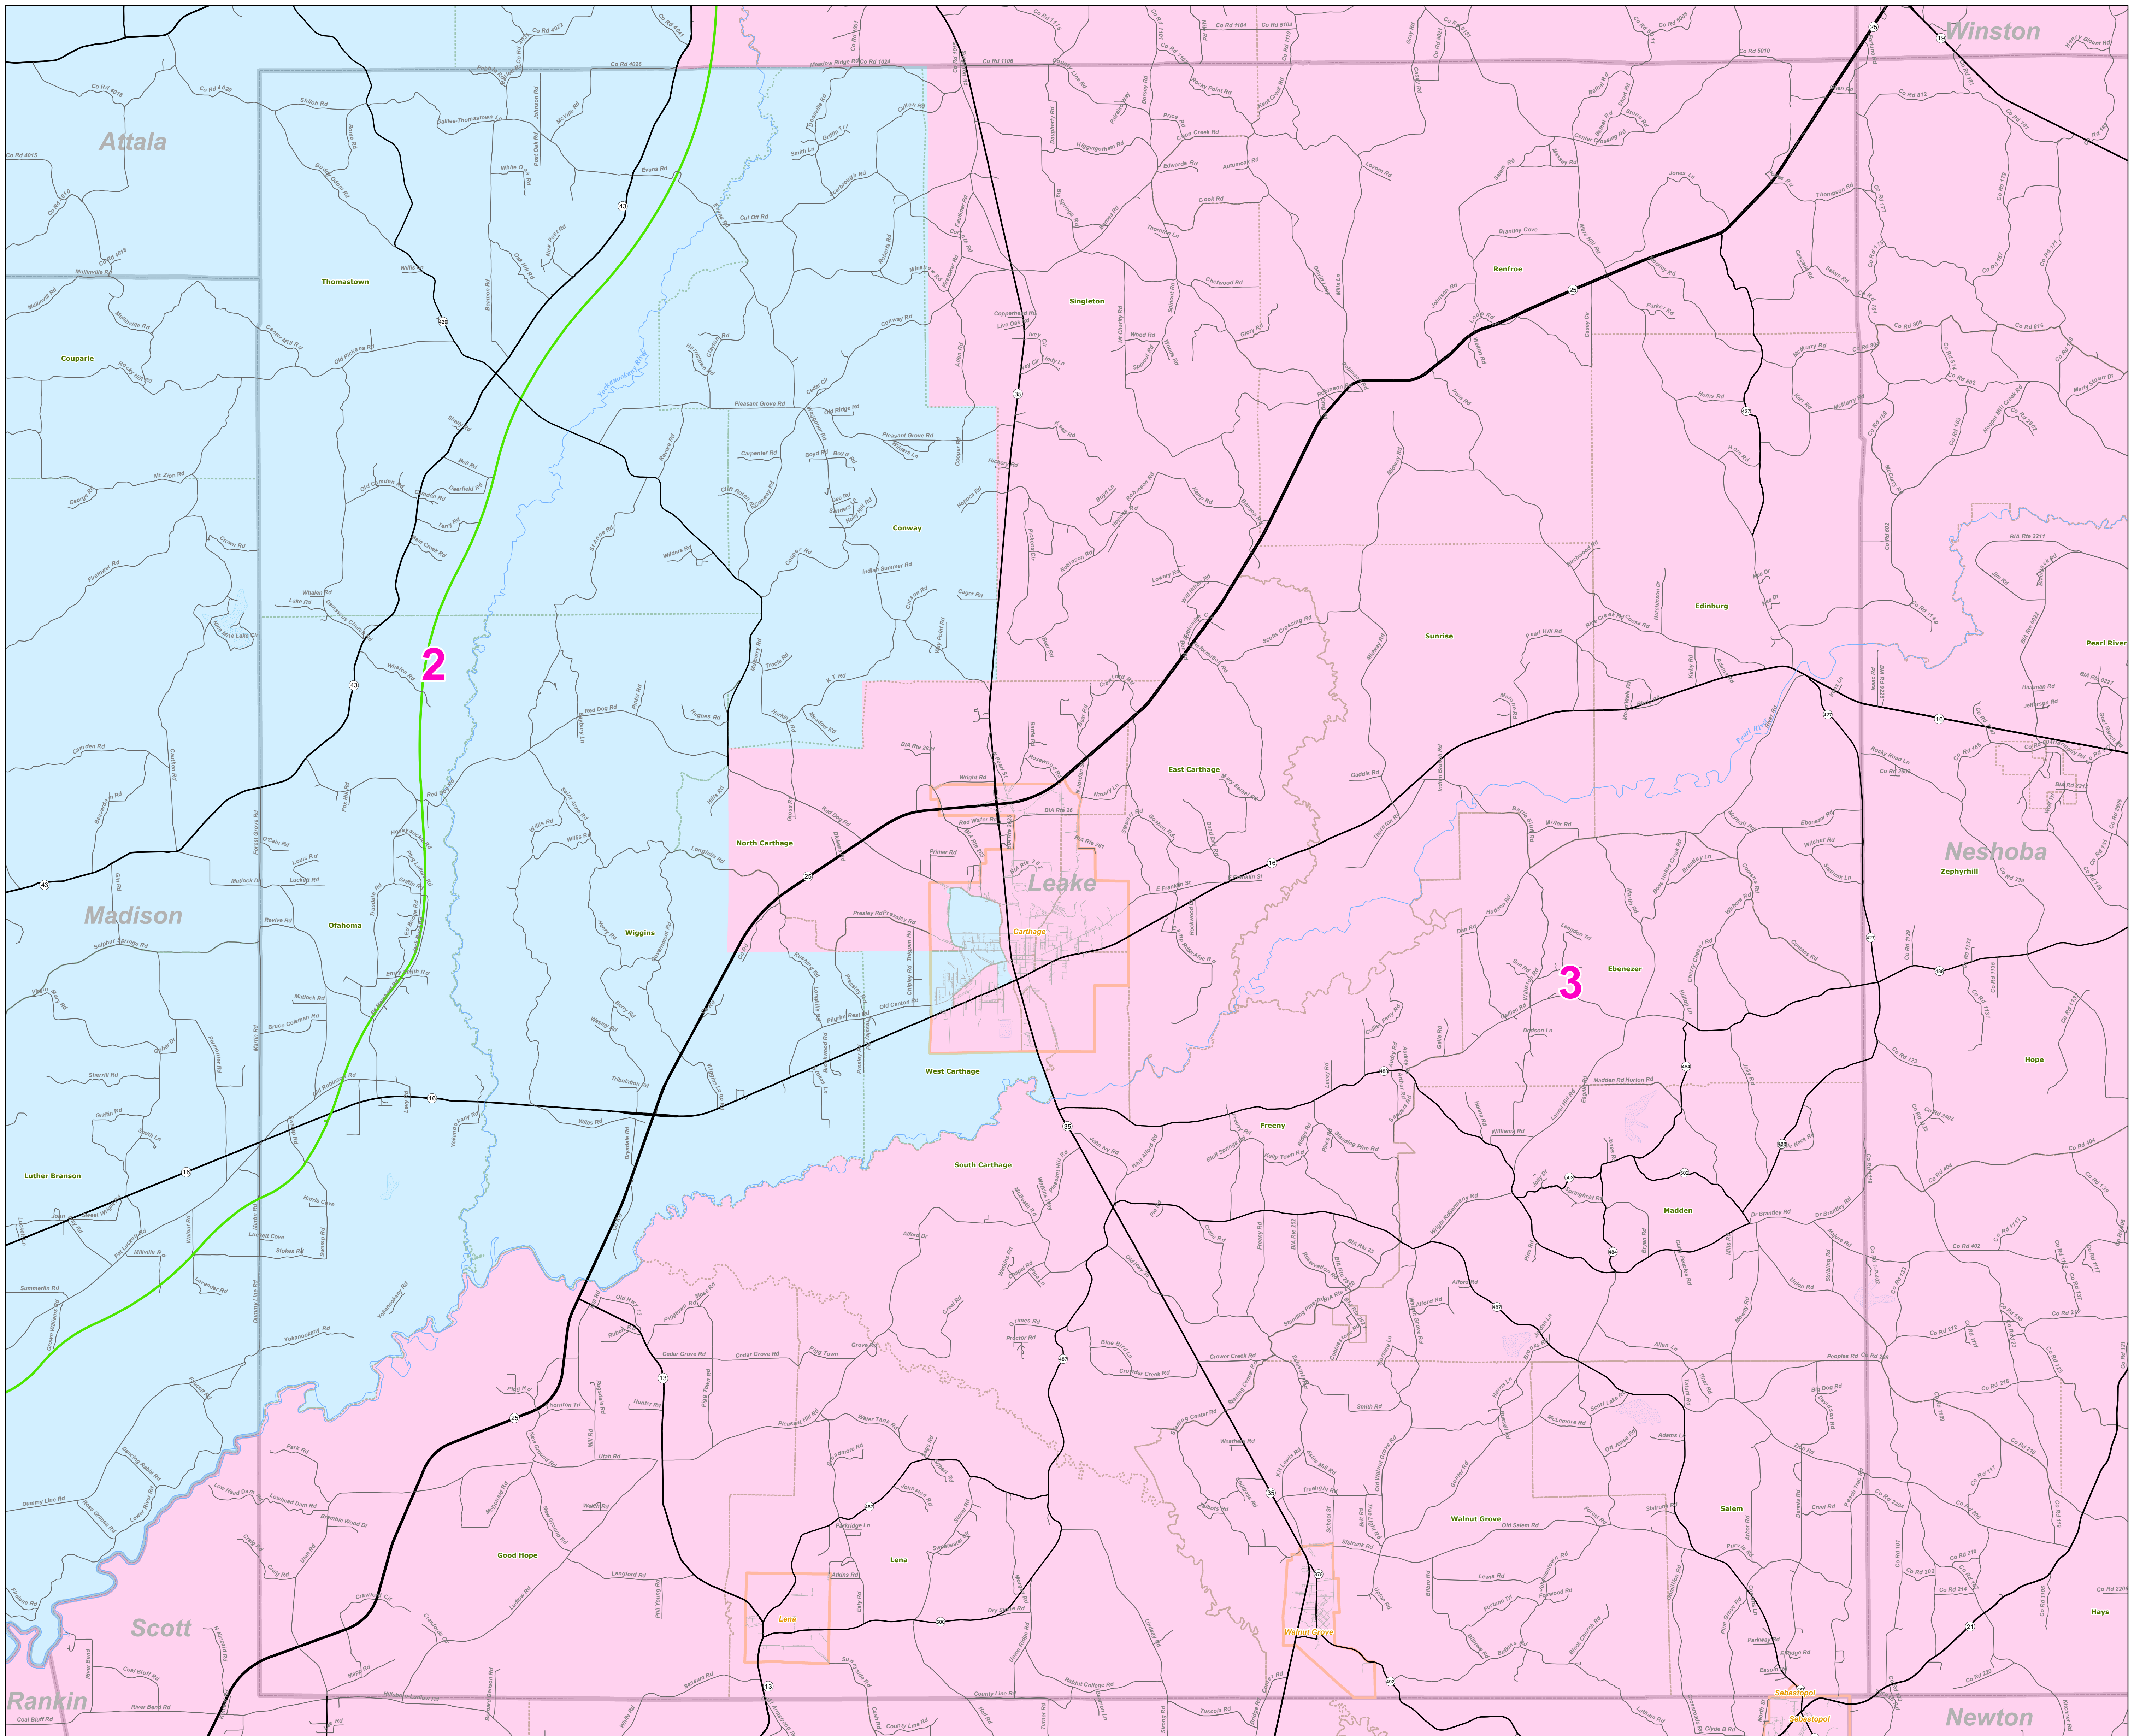

MS Court of Appeals Districts As Adopted 1992

Leake County Inset

Court of Appeals District

- 1
- 2
- 3
- 4
- 5
- County Line
- Precinct Boundaries
- City Limits 2010
- Lakes / Ponds
- Major Rivers