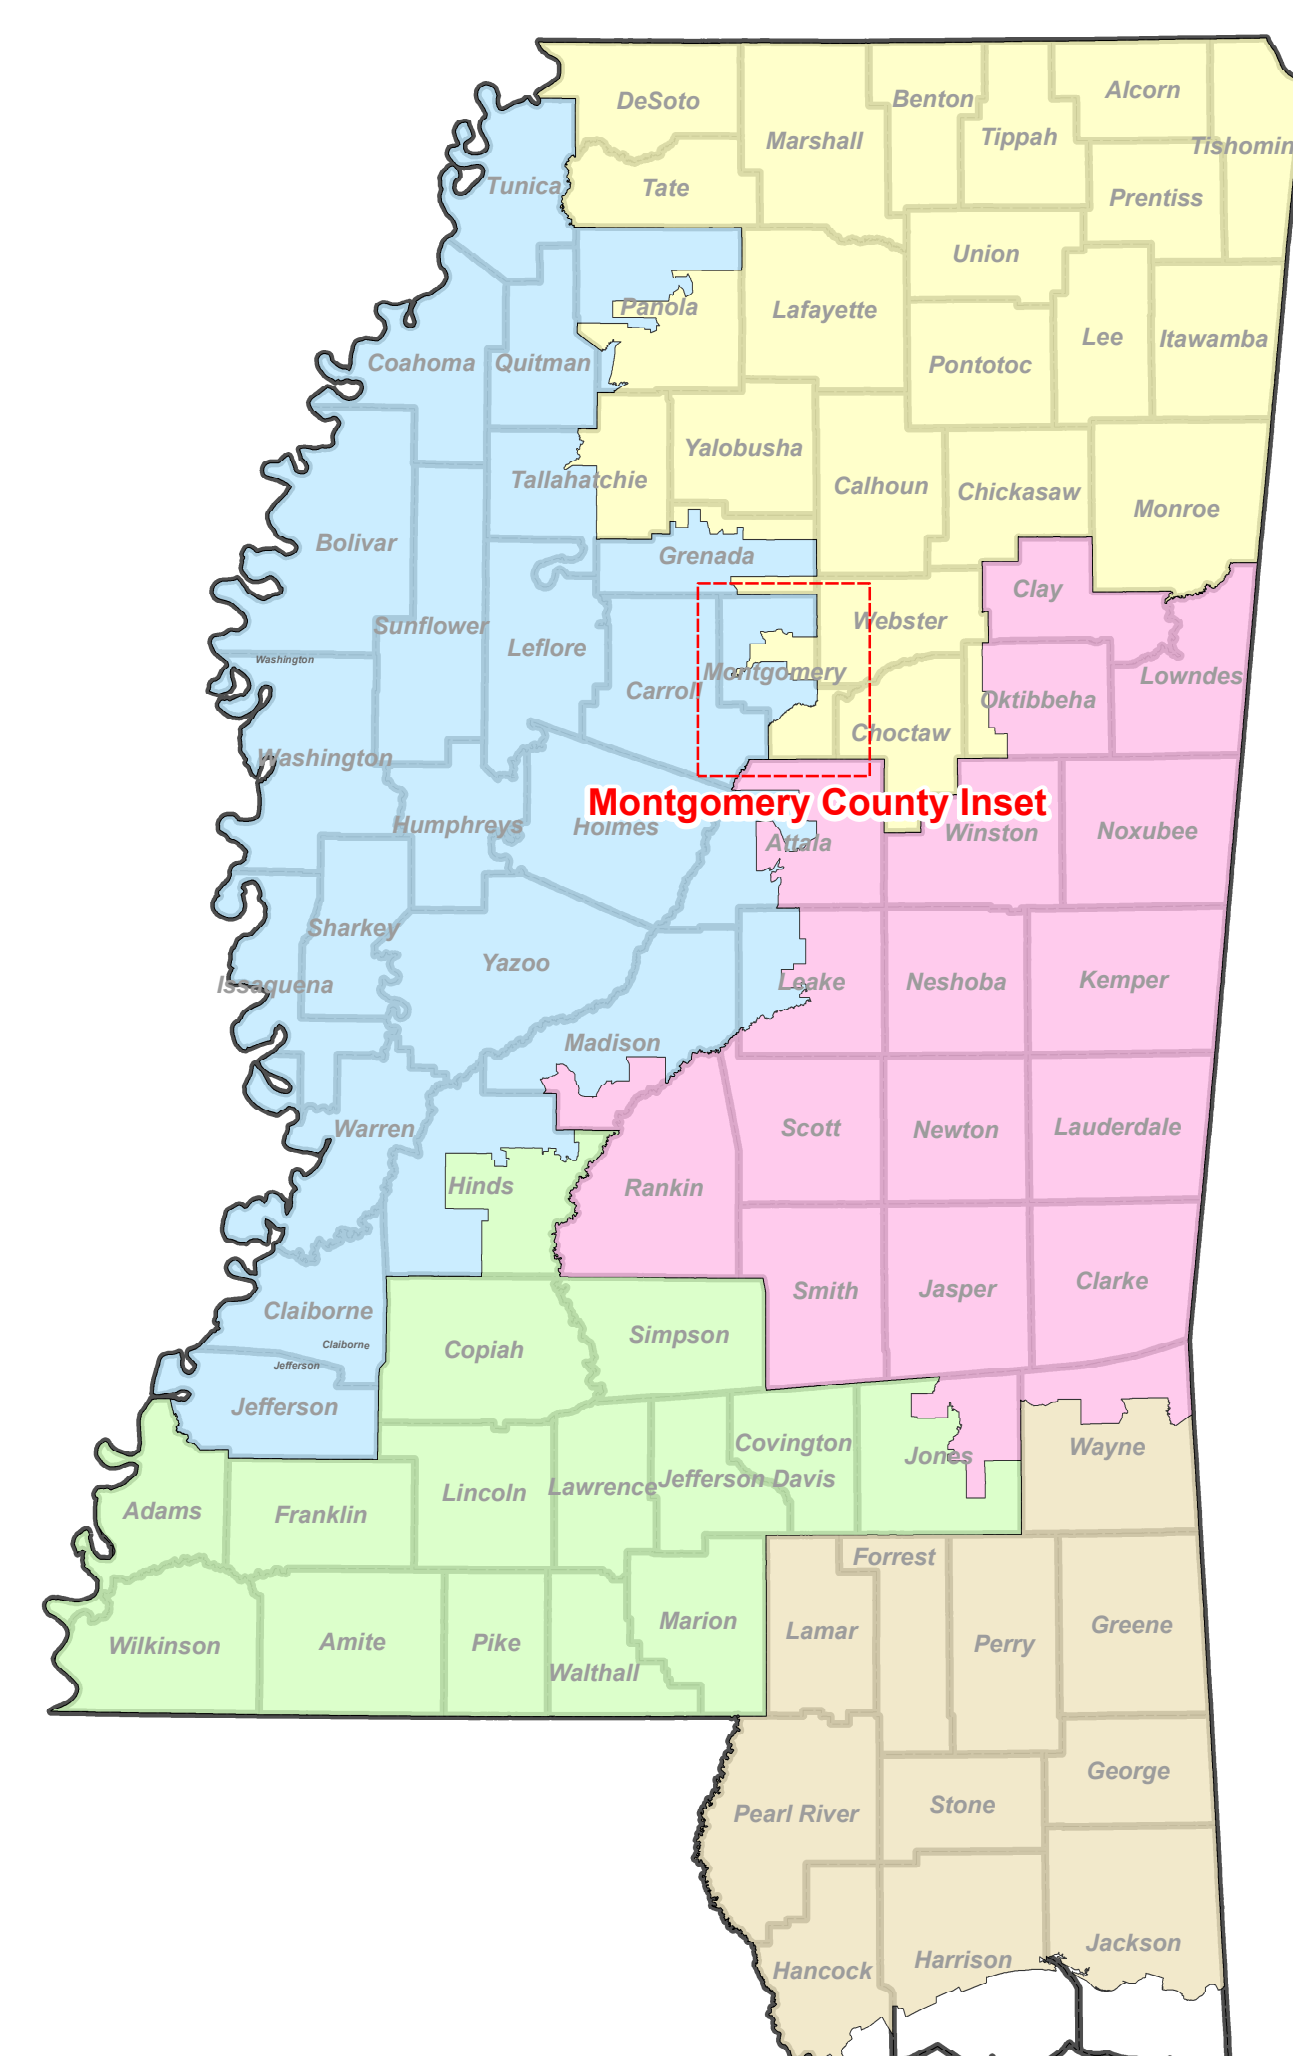

Map prepared by MARIS - 6/1/2016