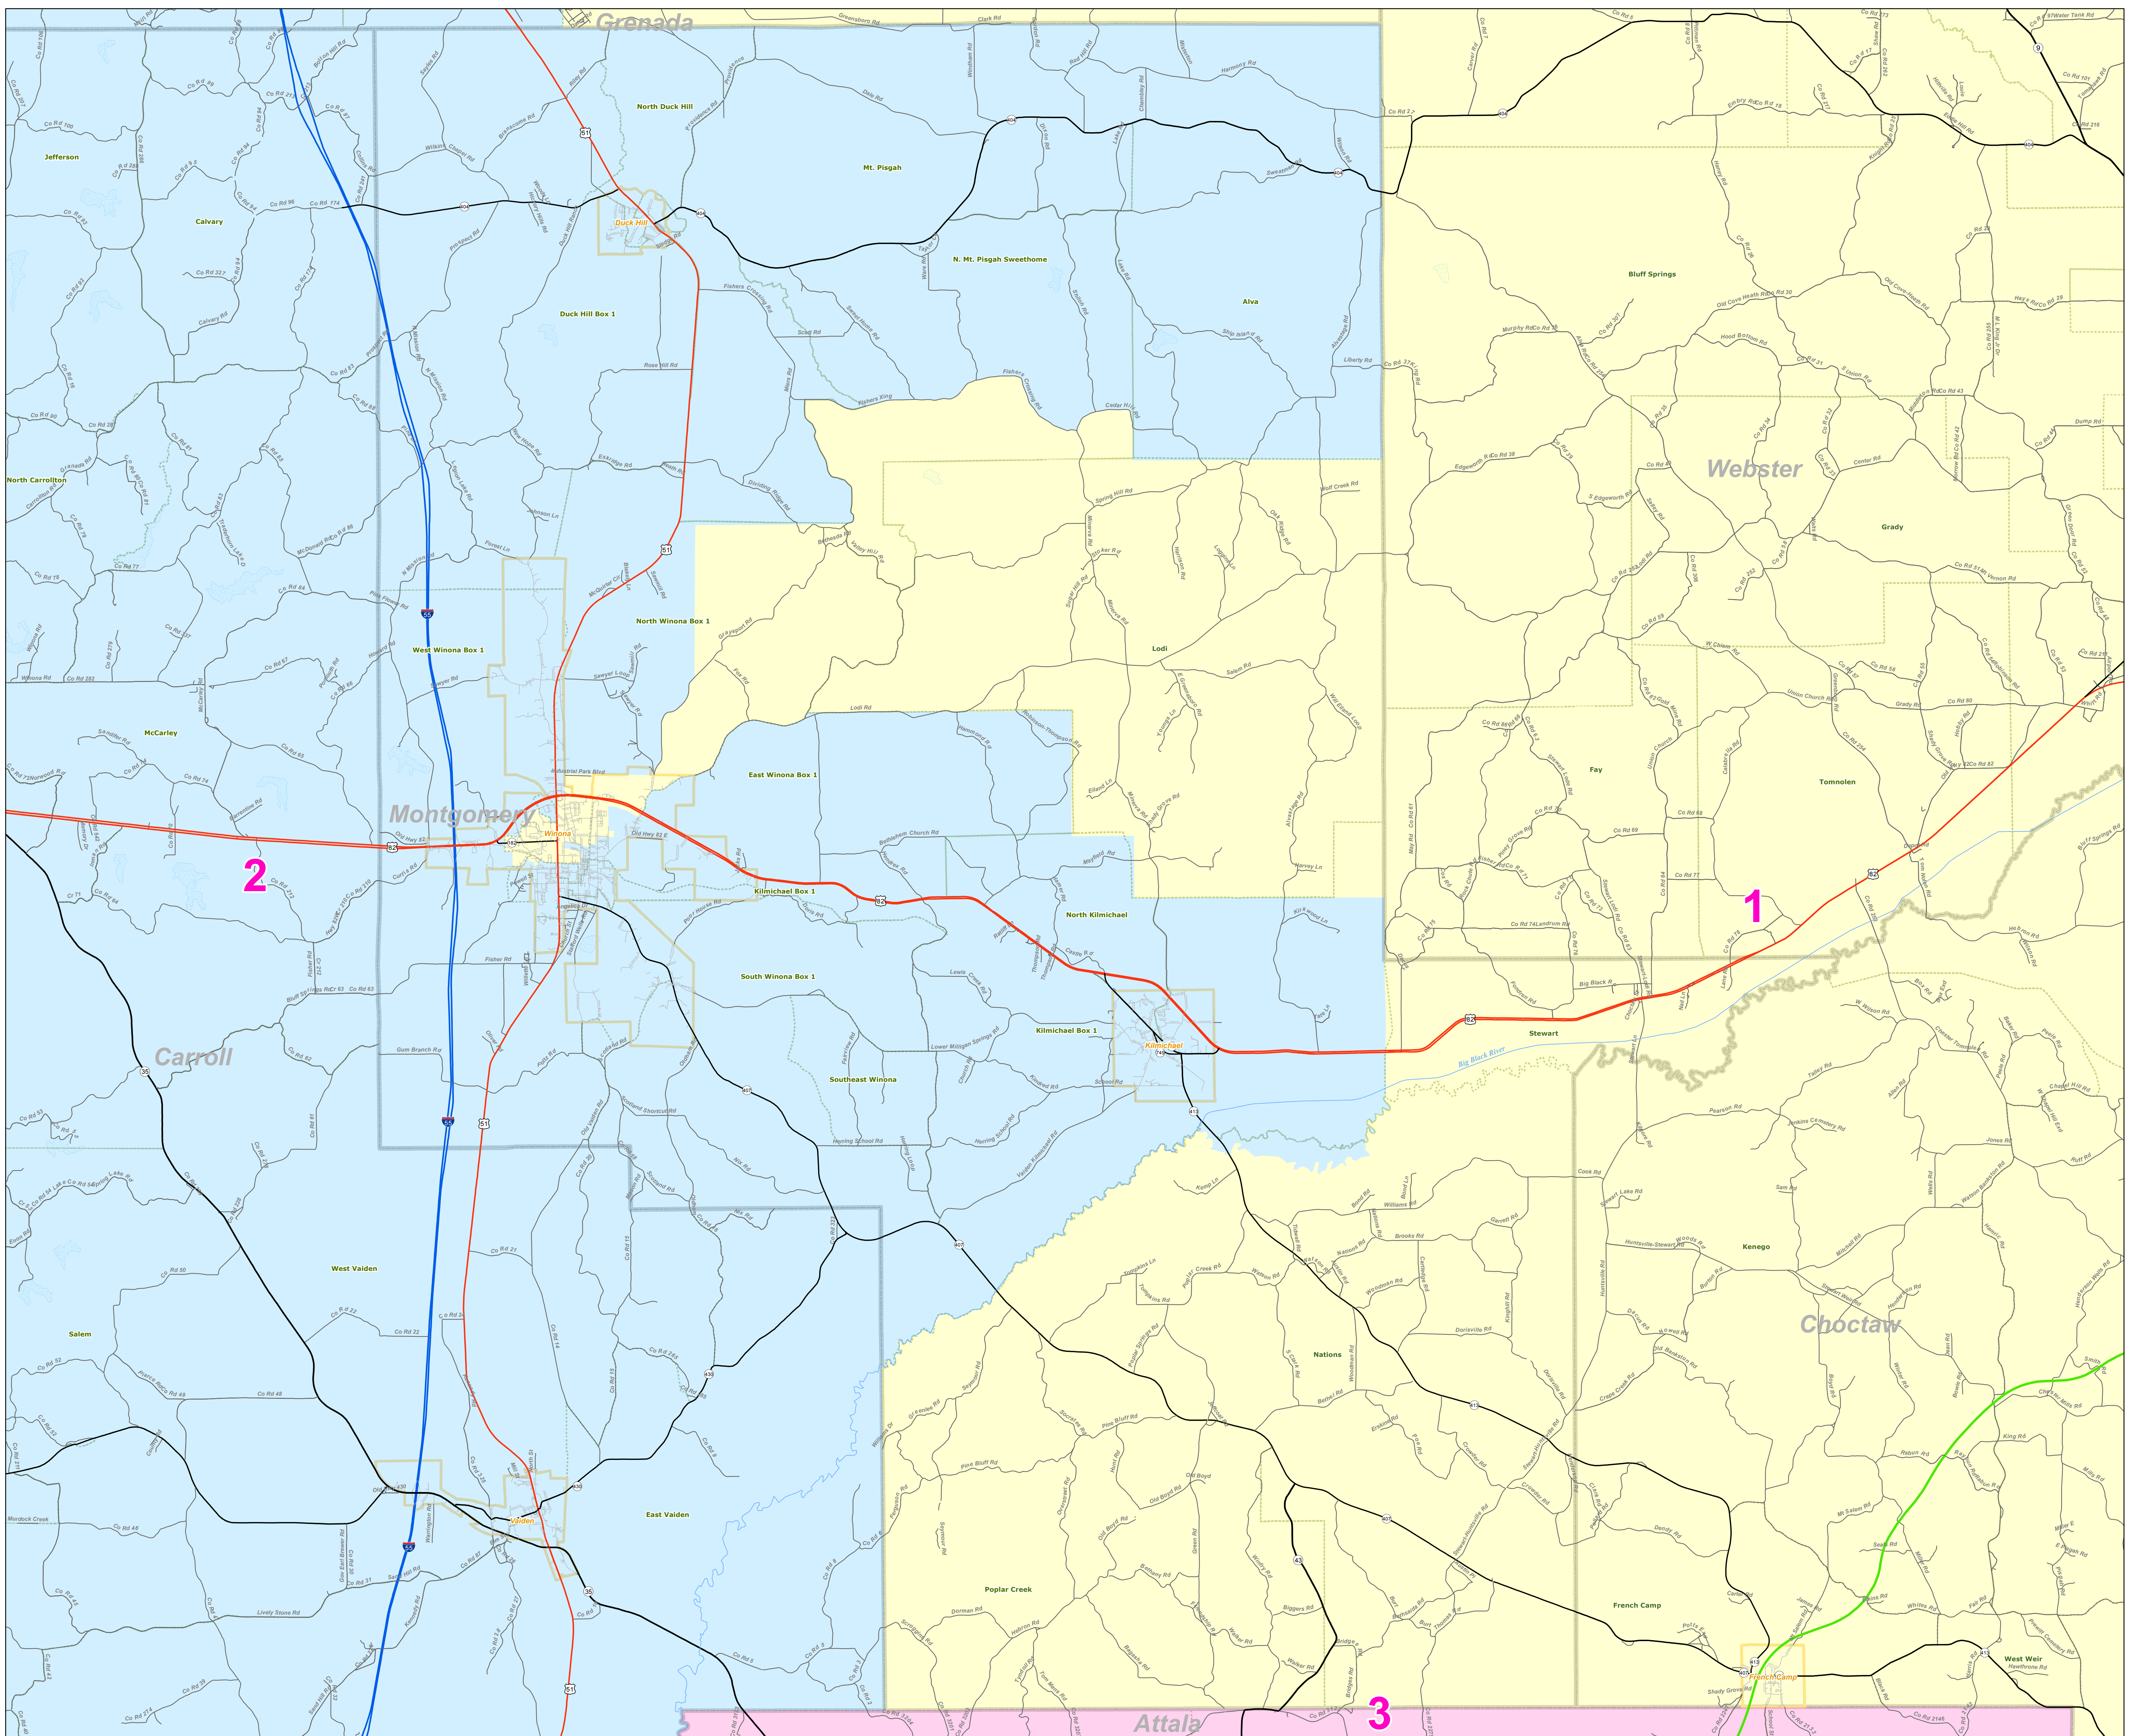

MS Court of Appeals Districts As Adopted 1992

Montgomery County Inset

Court of Appeals District

- 1
- 2
- 3
- 4
- 5
- County Line
- Precinct Boundaries
- City Limits 2010
- Lakes / Ponds
- Major Rivers