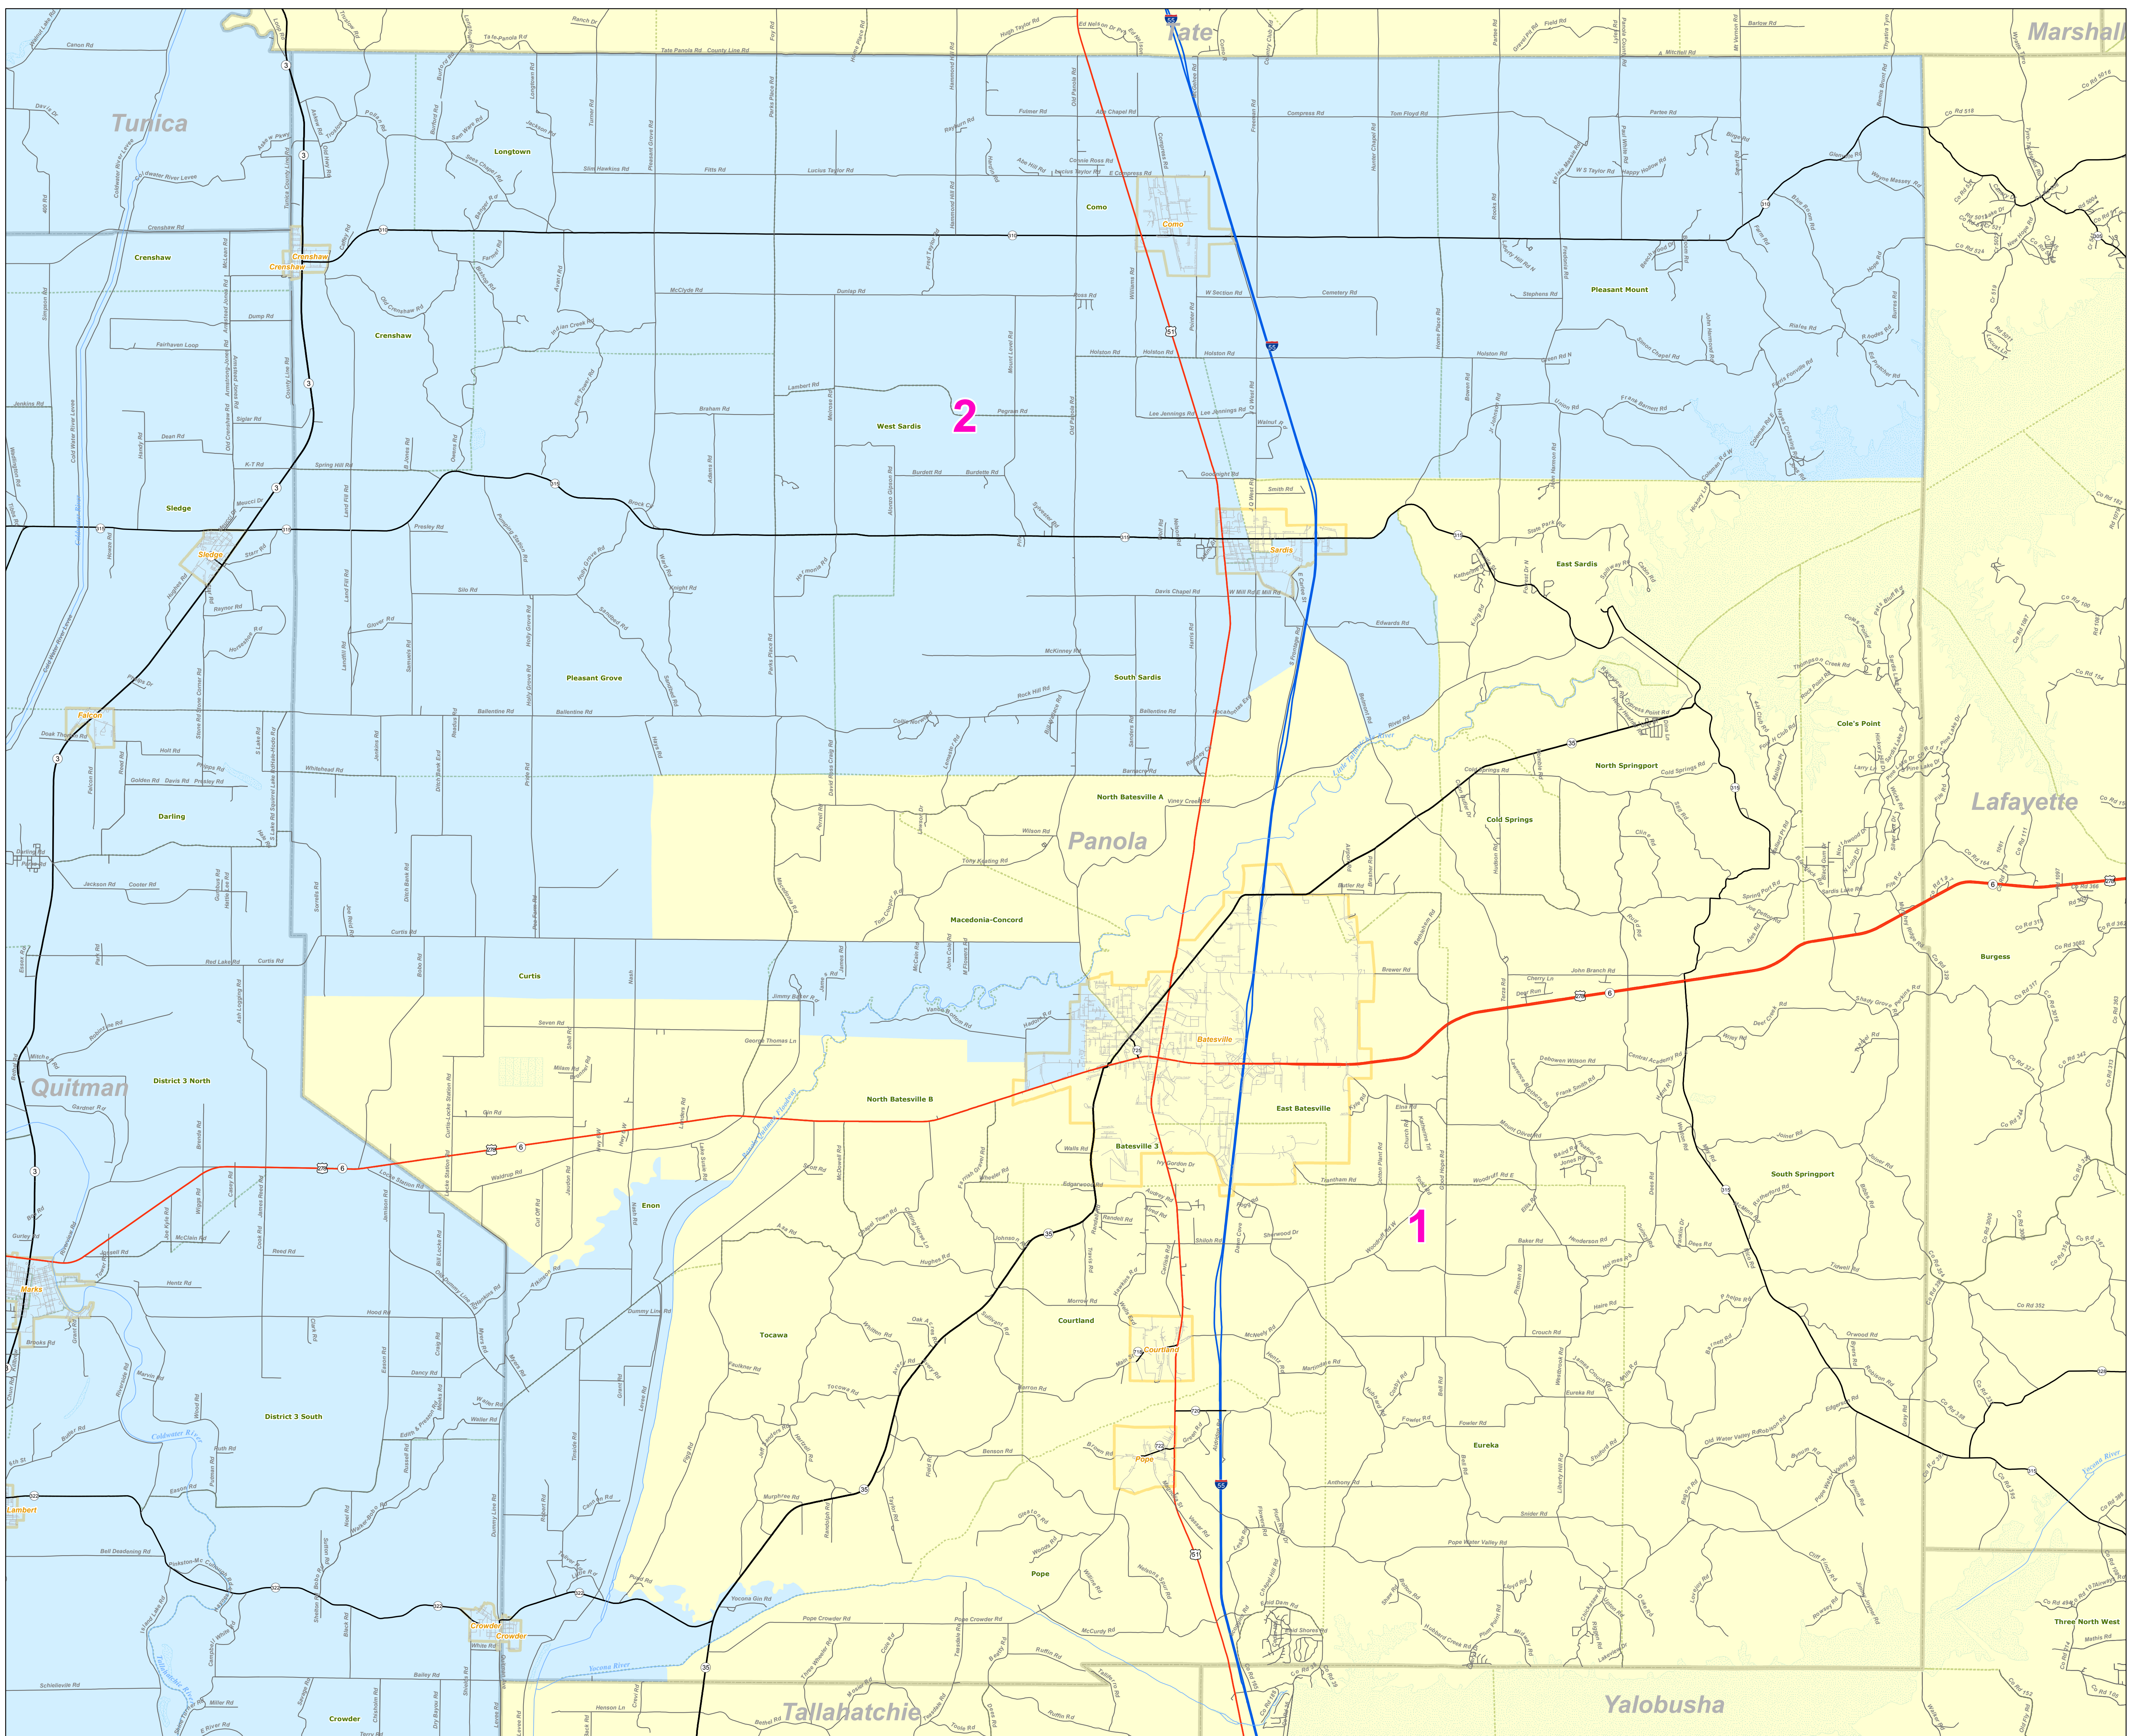

MS Court of Appeals Districts As Adopted 1992

Panola County Inset

Court of Appeals District

- 1
- 2
- 3
- 4
- 5
- County Line
- Precinct Boundaries
- City Limits 2010
- Lakes / Ponds
- Major Rivers