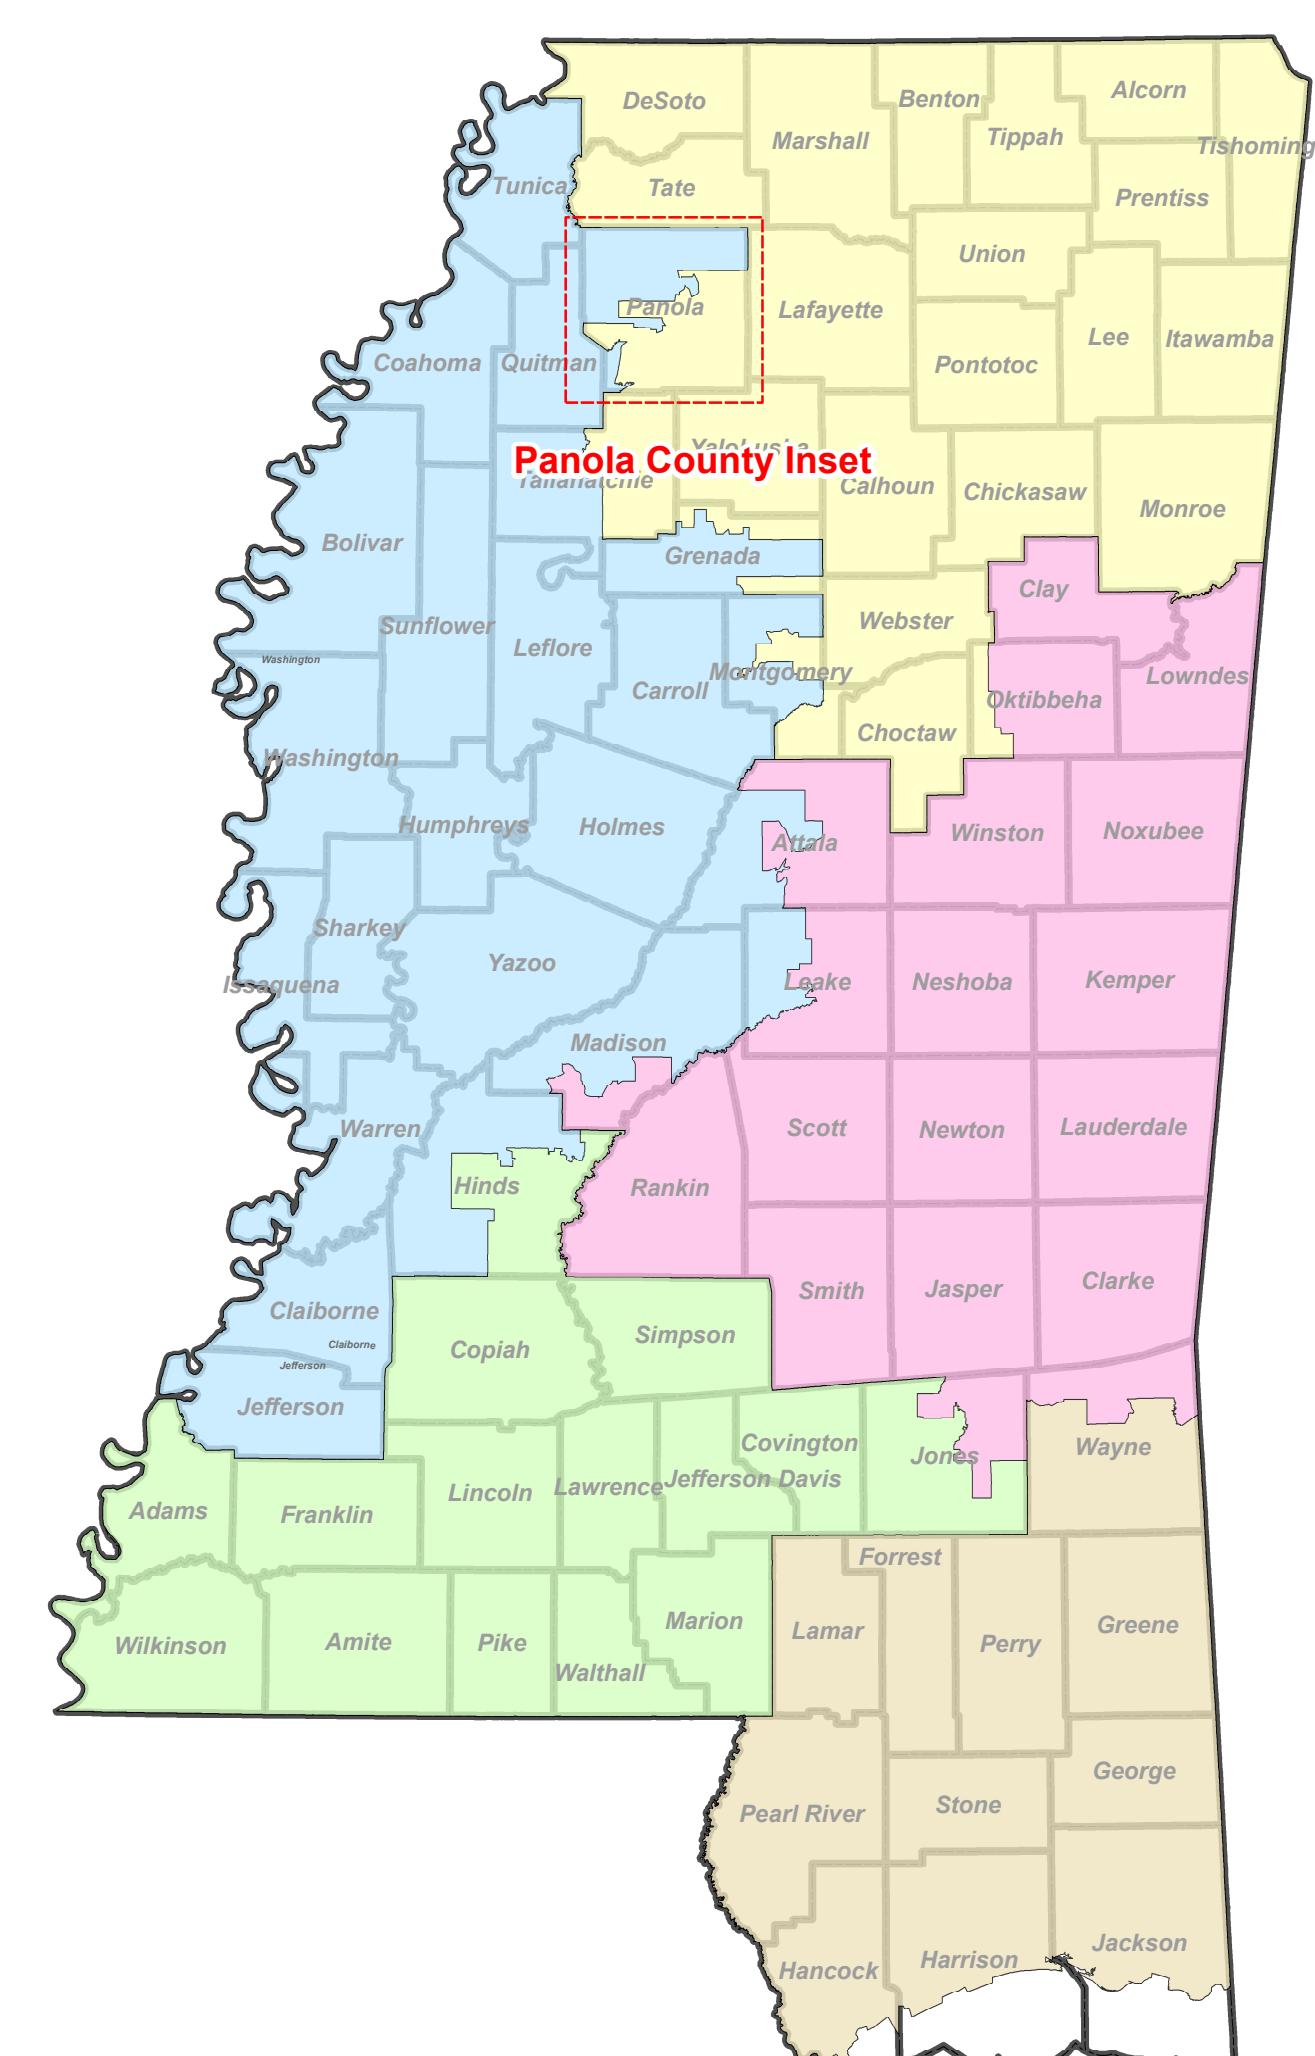

Map prepared by MARIS - 6/1/2016