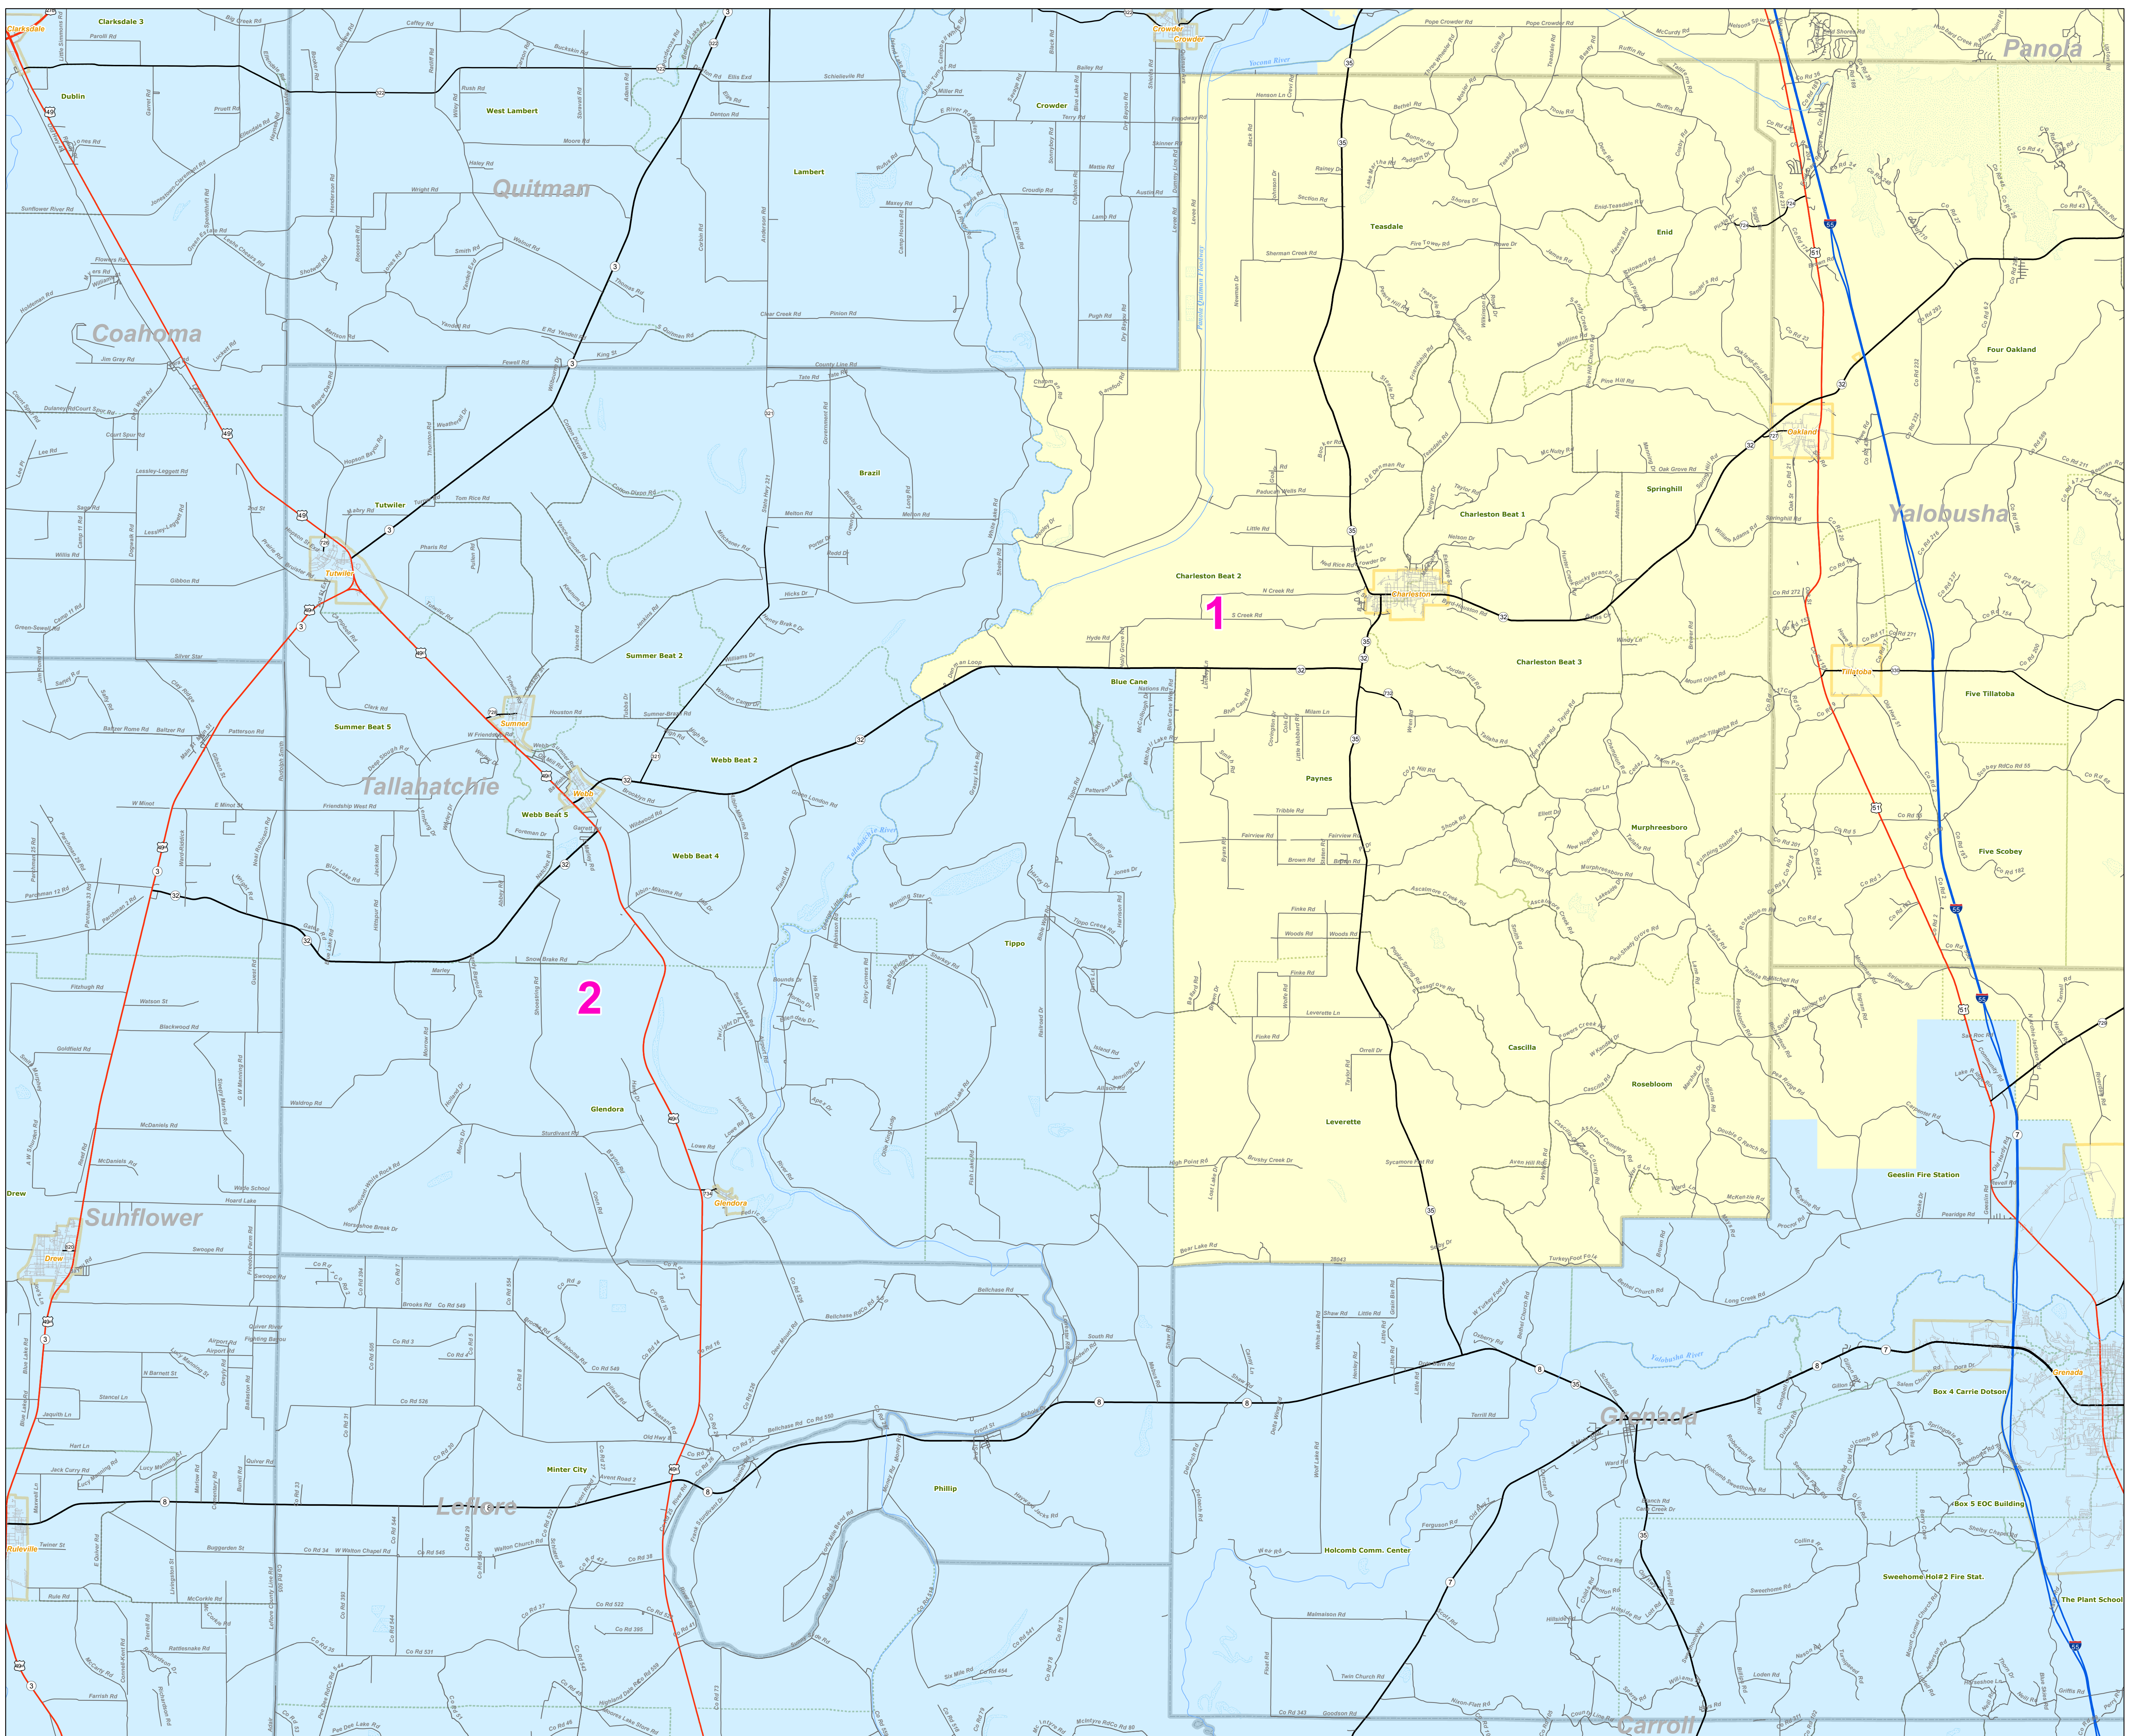

MS Court of Appeals Districts As Adopted 1992

Tallahatchie County Inset

Court of Appeals District

- 1
- 2
- 3
- 4
- 5
- County Line
- Precinct Boundaries
- City Limits 2010
- Lakes / Ponds
- Major Rivers