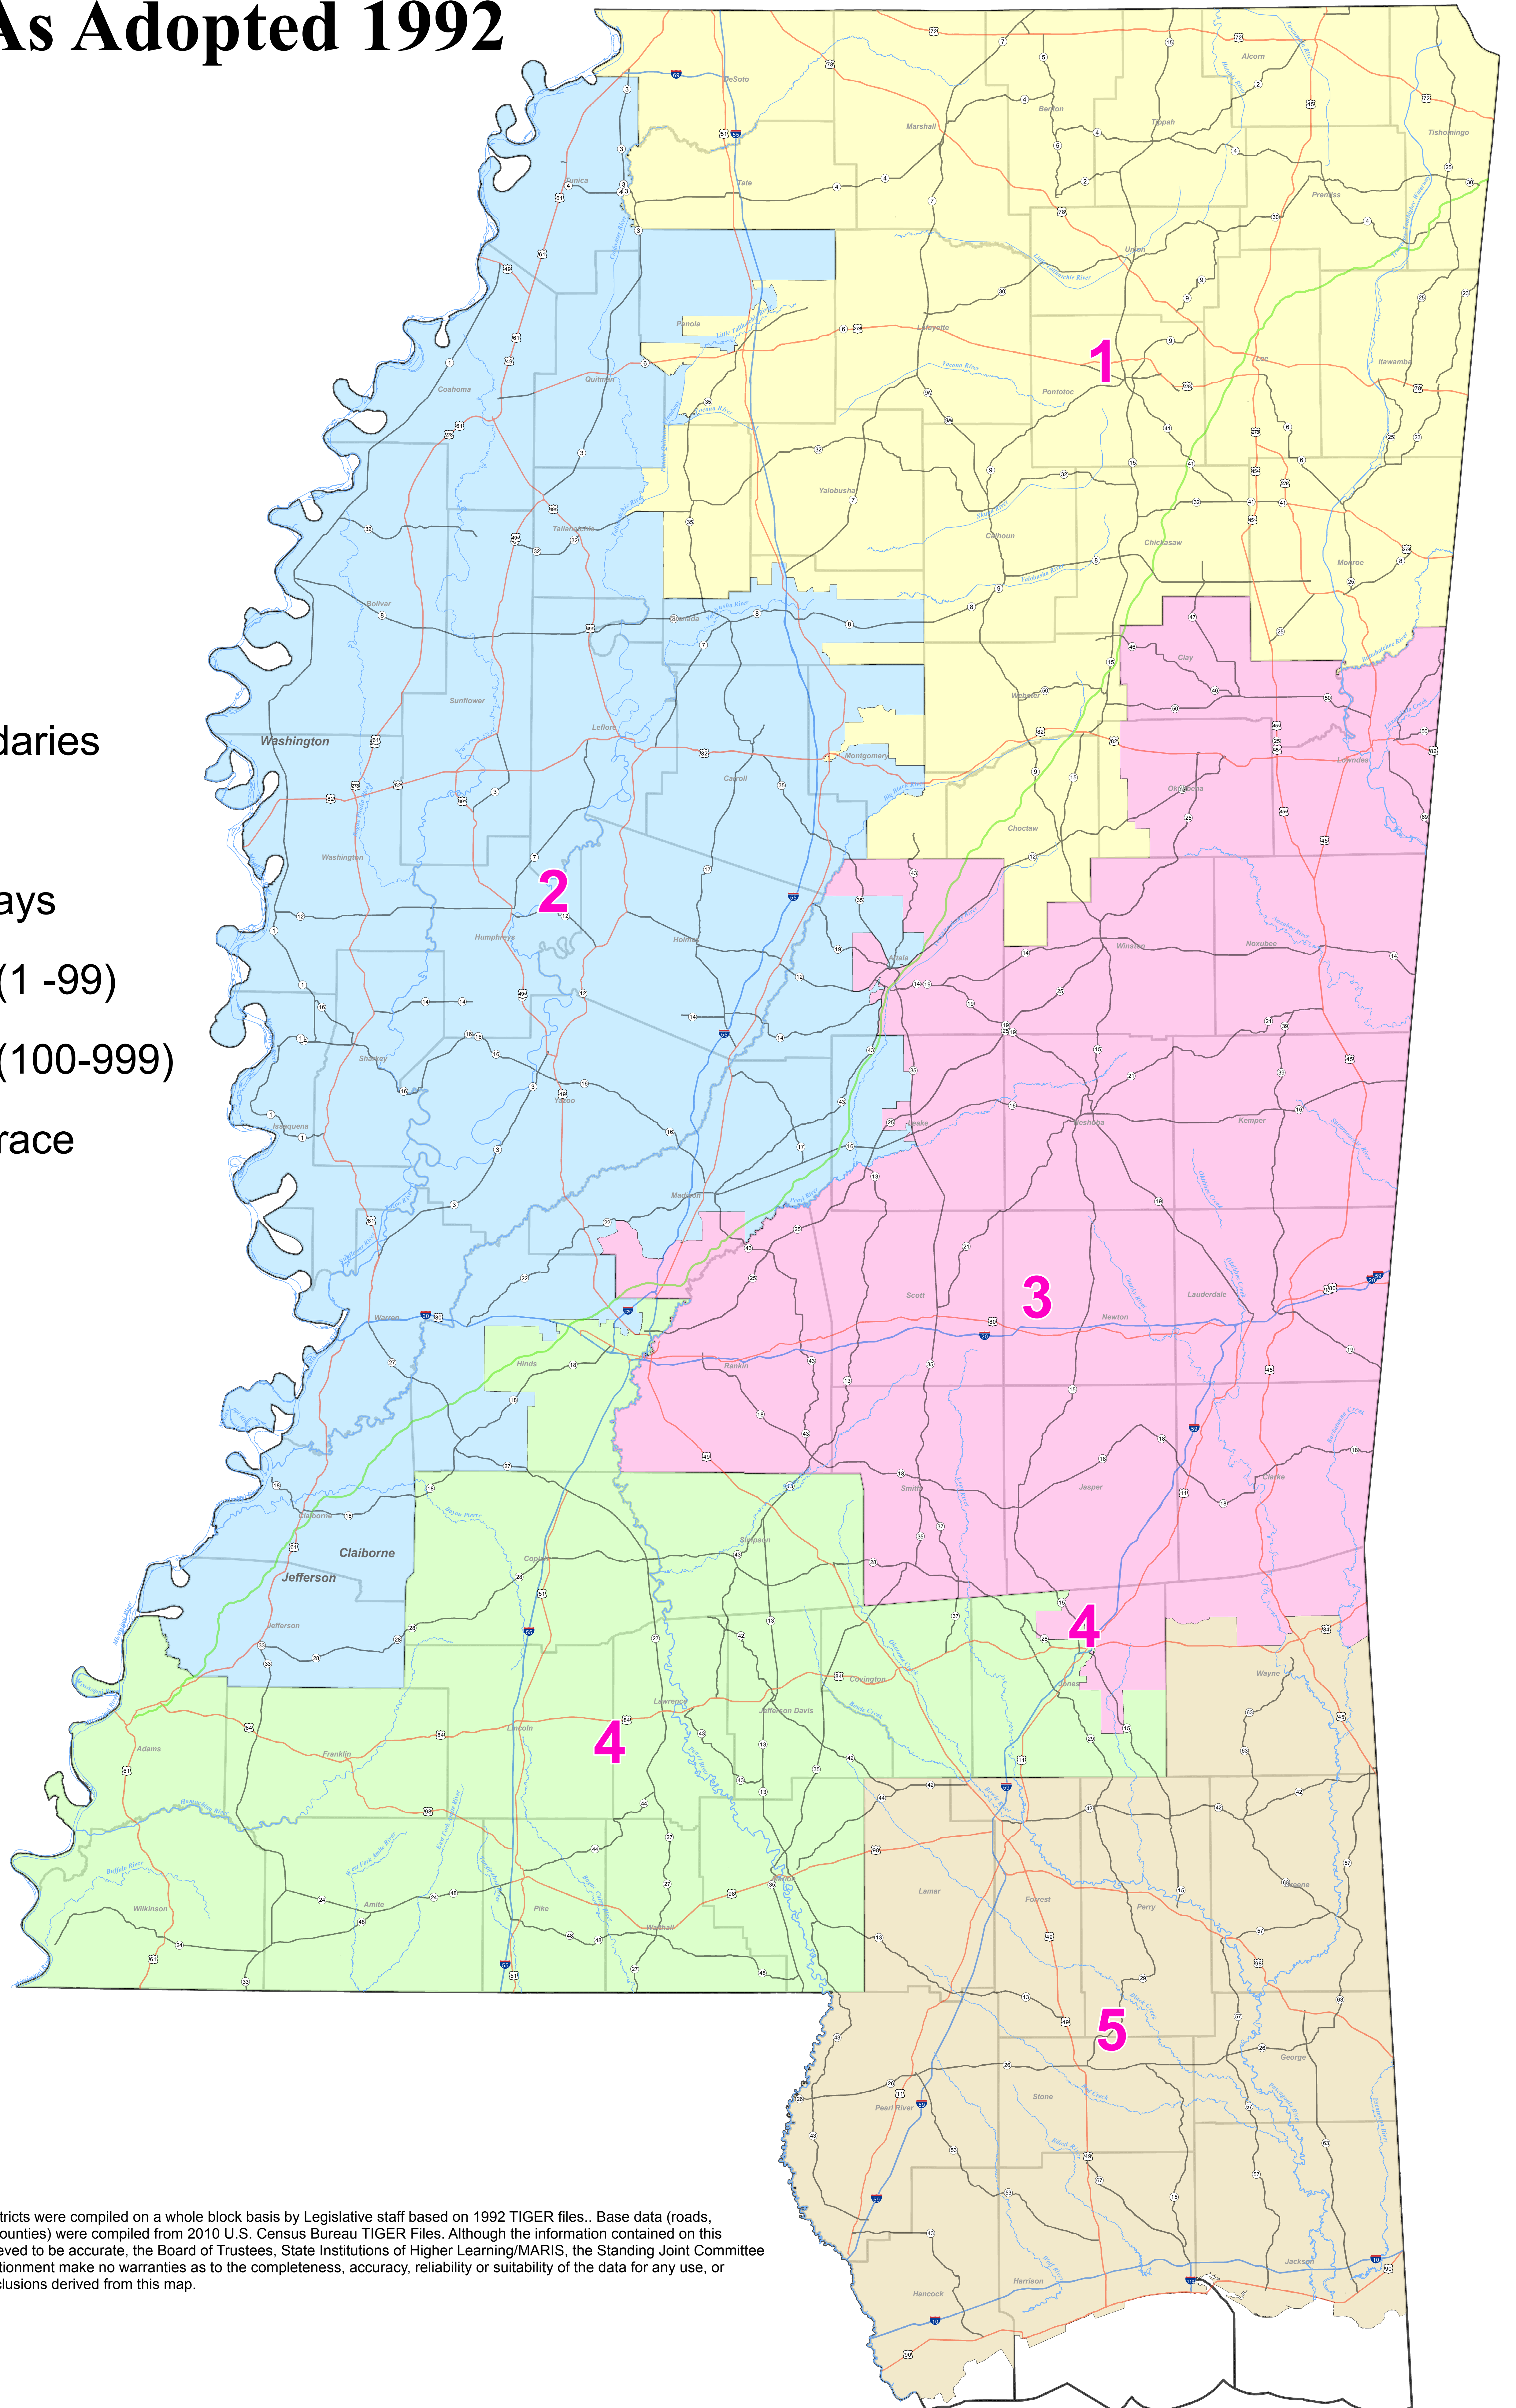

# MS Court of Appeals Districts

## As Adopted 1992

### Appeals District

- 1
- 2
- 3
- 4
- 5
- County Boundaries
- 1 - Interstates
- 2 - US Highways
- 3 - MS Hwys (1 -99)
- 4 - MS Hwys (100-999)
- 5 - Natchez Trace

Election Districts were compiled on a whole block basis by Legislative staff based on 1992 TIGER files. Base data (roads, cities, and counties) were compiled from 2010 U.S. Census Bureau TIGER Files. Although the information contained on this map is believed to be accurate, the Board of Trustees, State Institutions of Higher Learning/MARIS, the Standing Joint Committee on Reapportionment make no warranties as to the completeness, accuracy, reliability or suitability of the data for any use, or for any conclusions derived from this map.