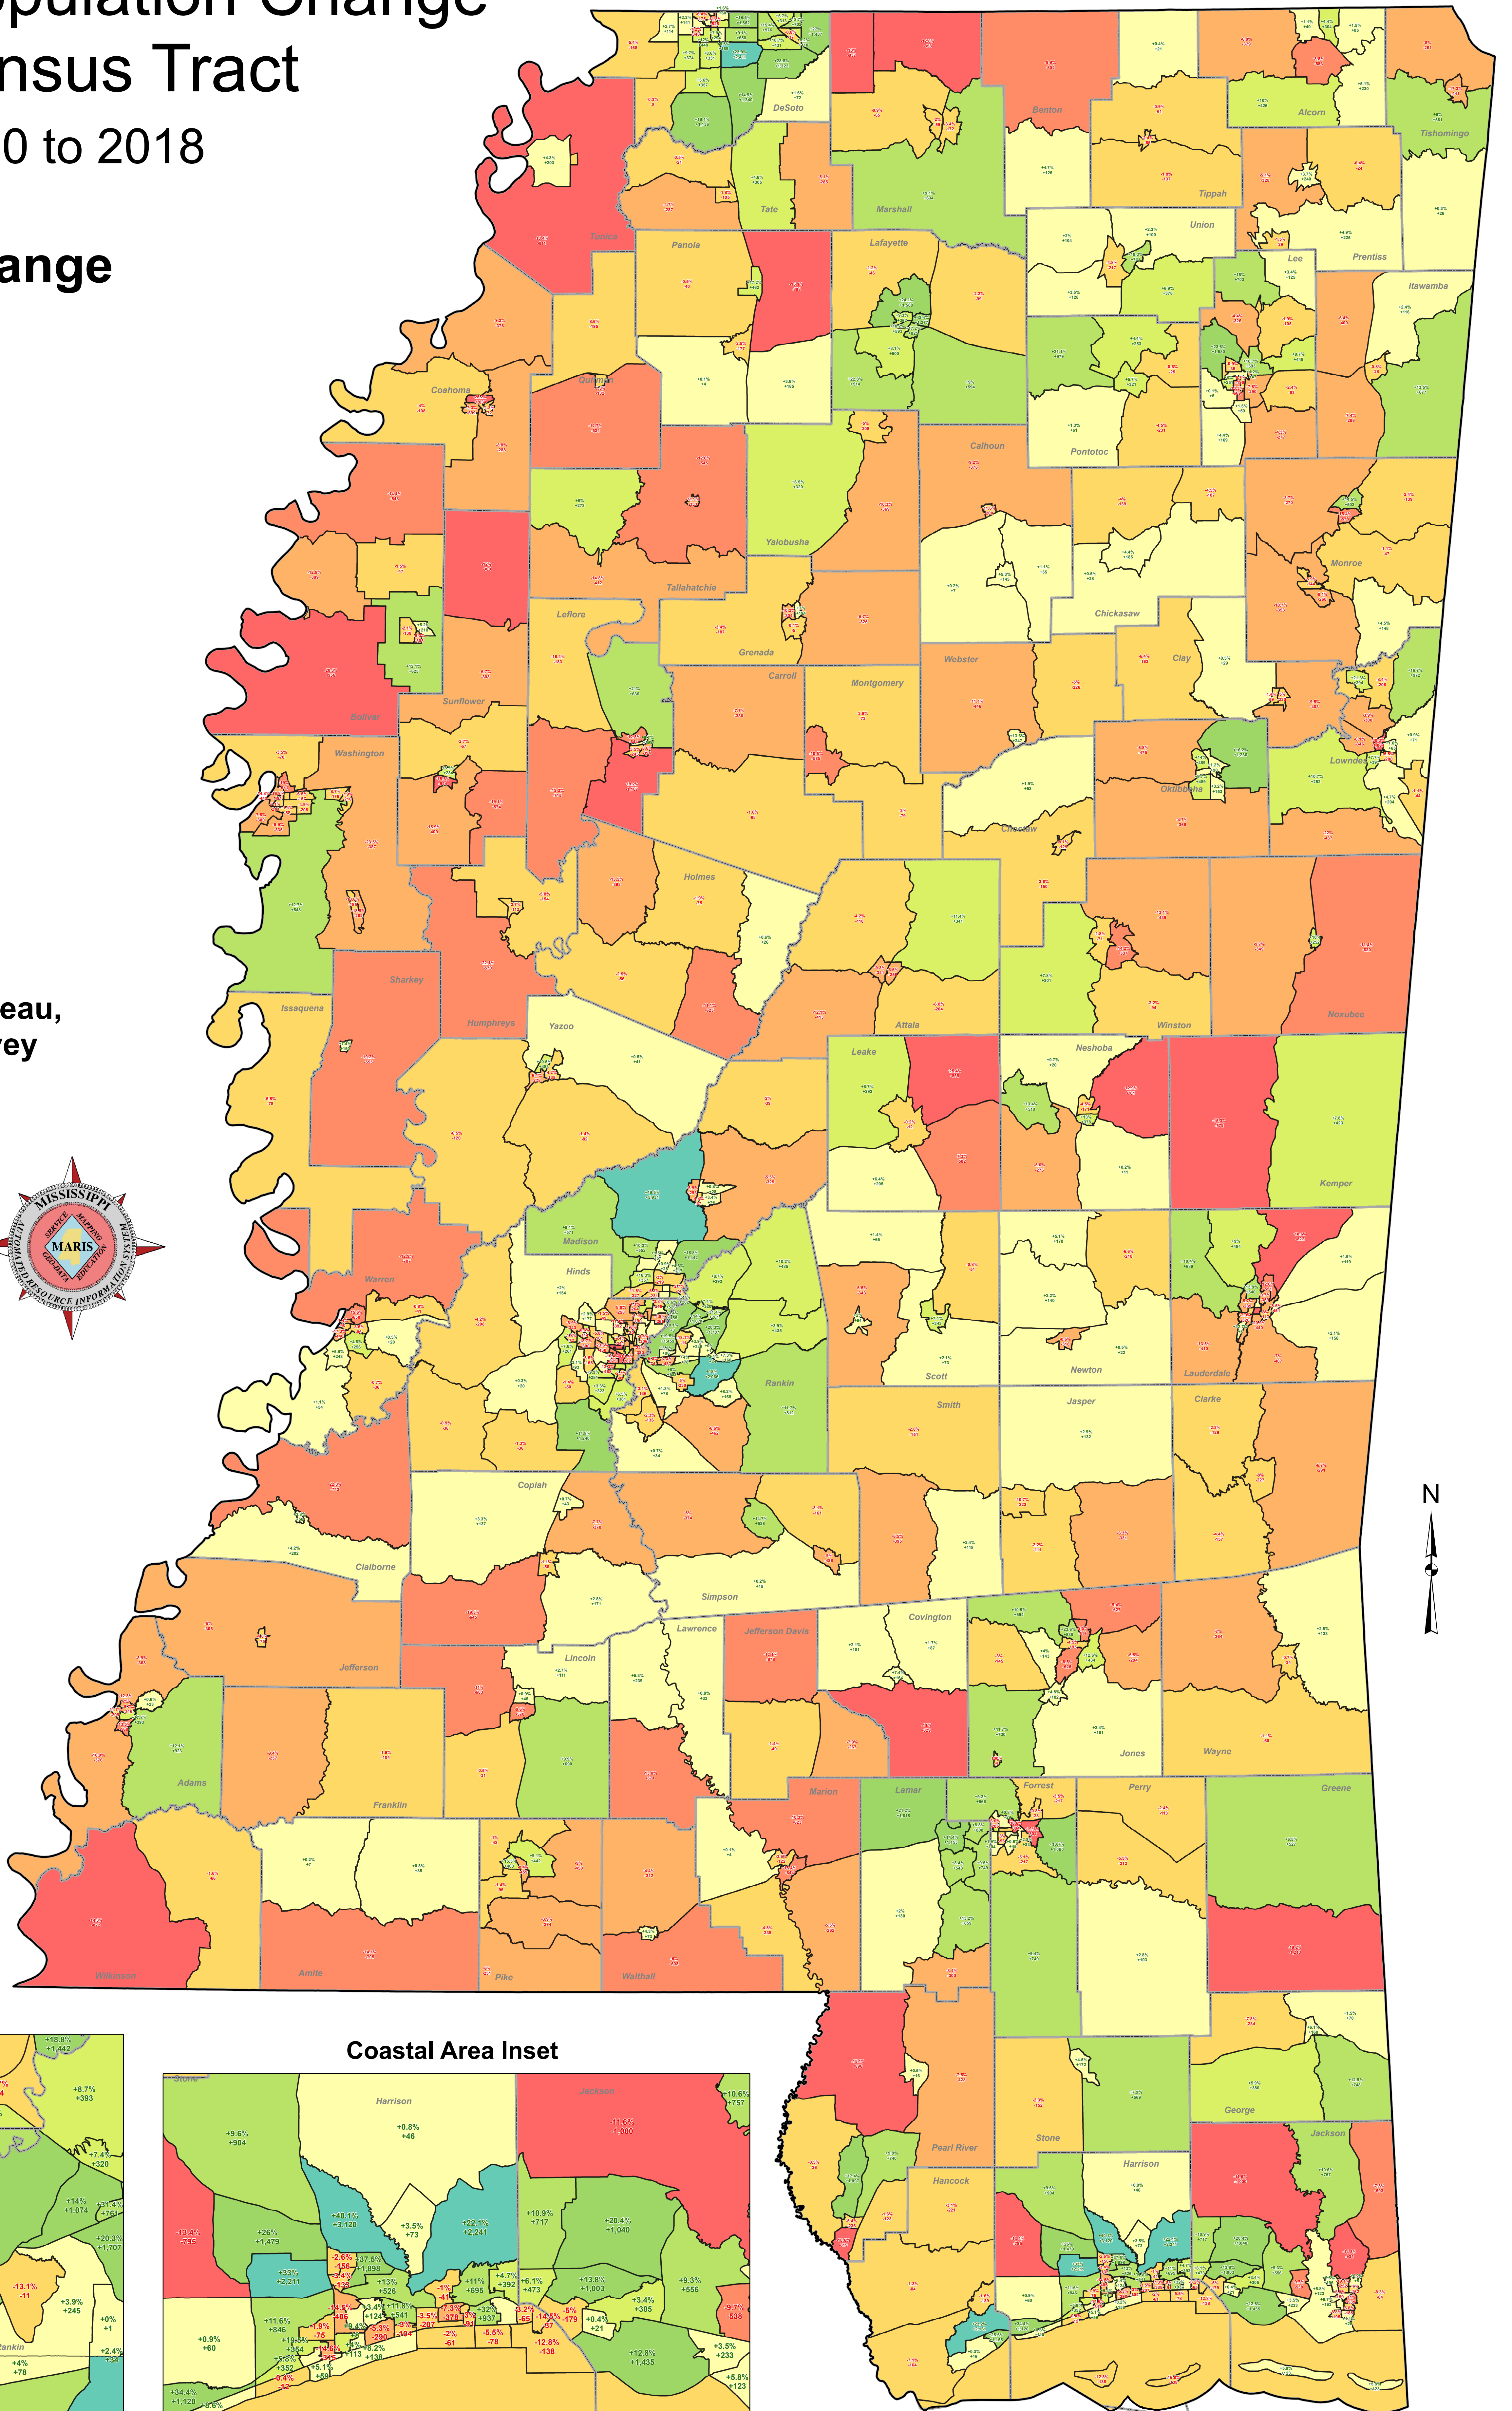

Estimated Population Change by Census Tract 2010 to 2018

Population Change

**SOURCE: U.S. Census Bureau,
American Community Survey
2018 Population Estimate**

Desoto County Area Inset

Jackson Area Inset

Coastal Area Inset