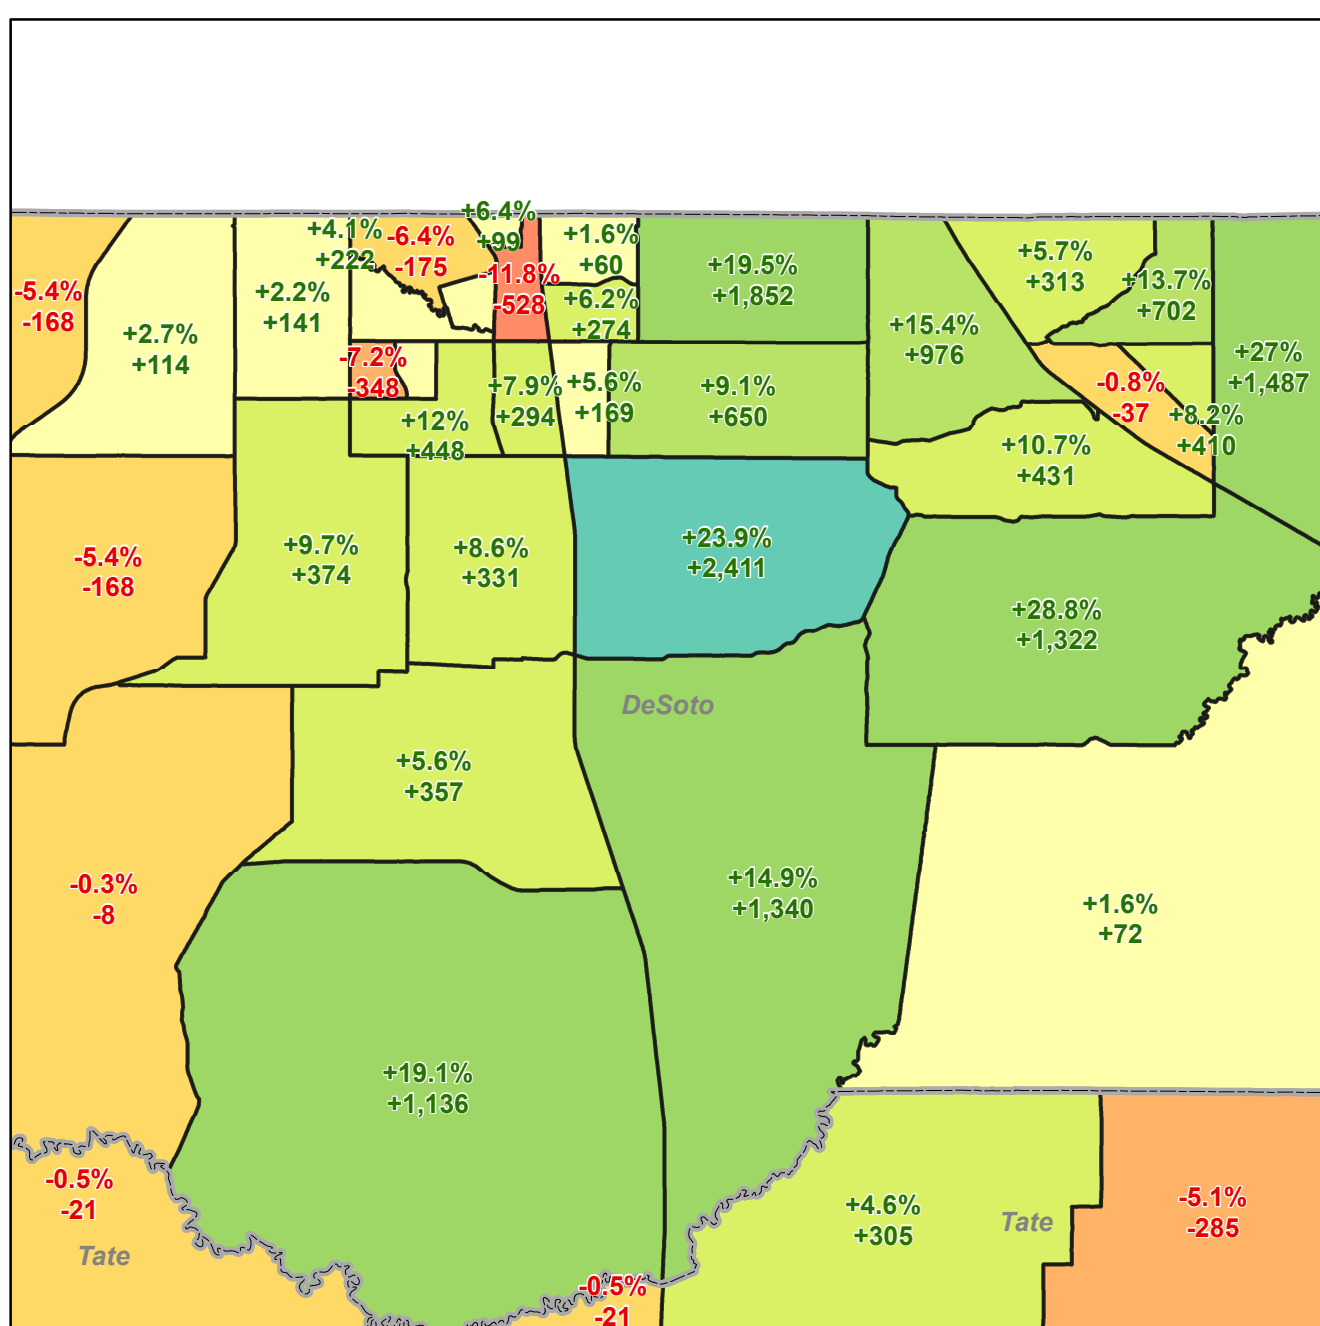

Estimated Population Change by Census Tract 2010 to 2018

Population Change

**SOURCE: U.S. Census Bureau,
American Community Survey
2018 Population Estimate**

Desoto County Area Inset

Jackson Area Inset

Coastal Area Inset