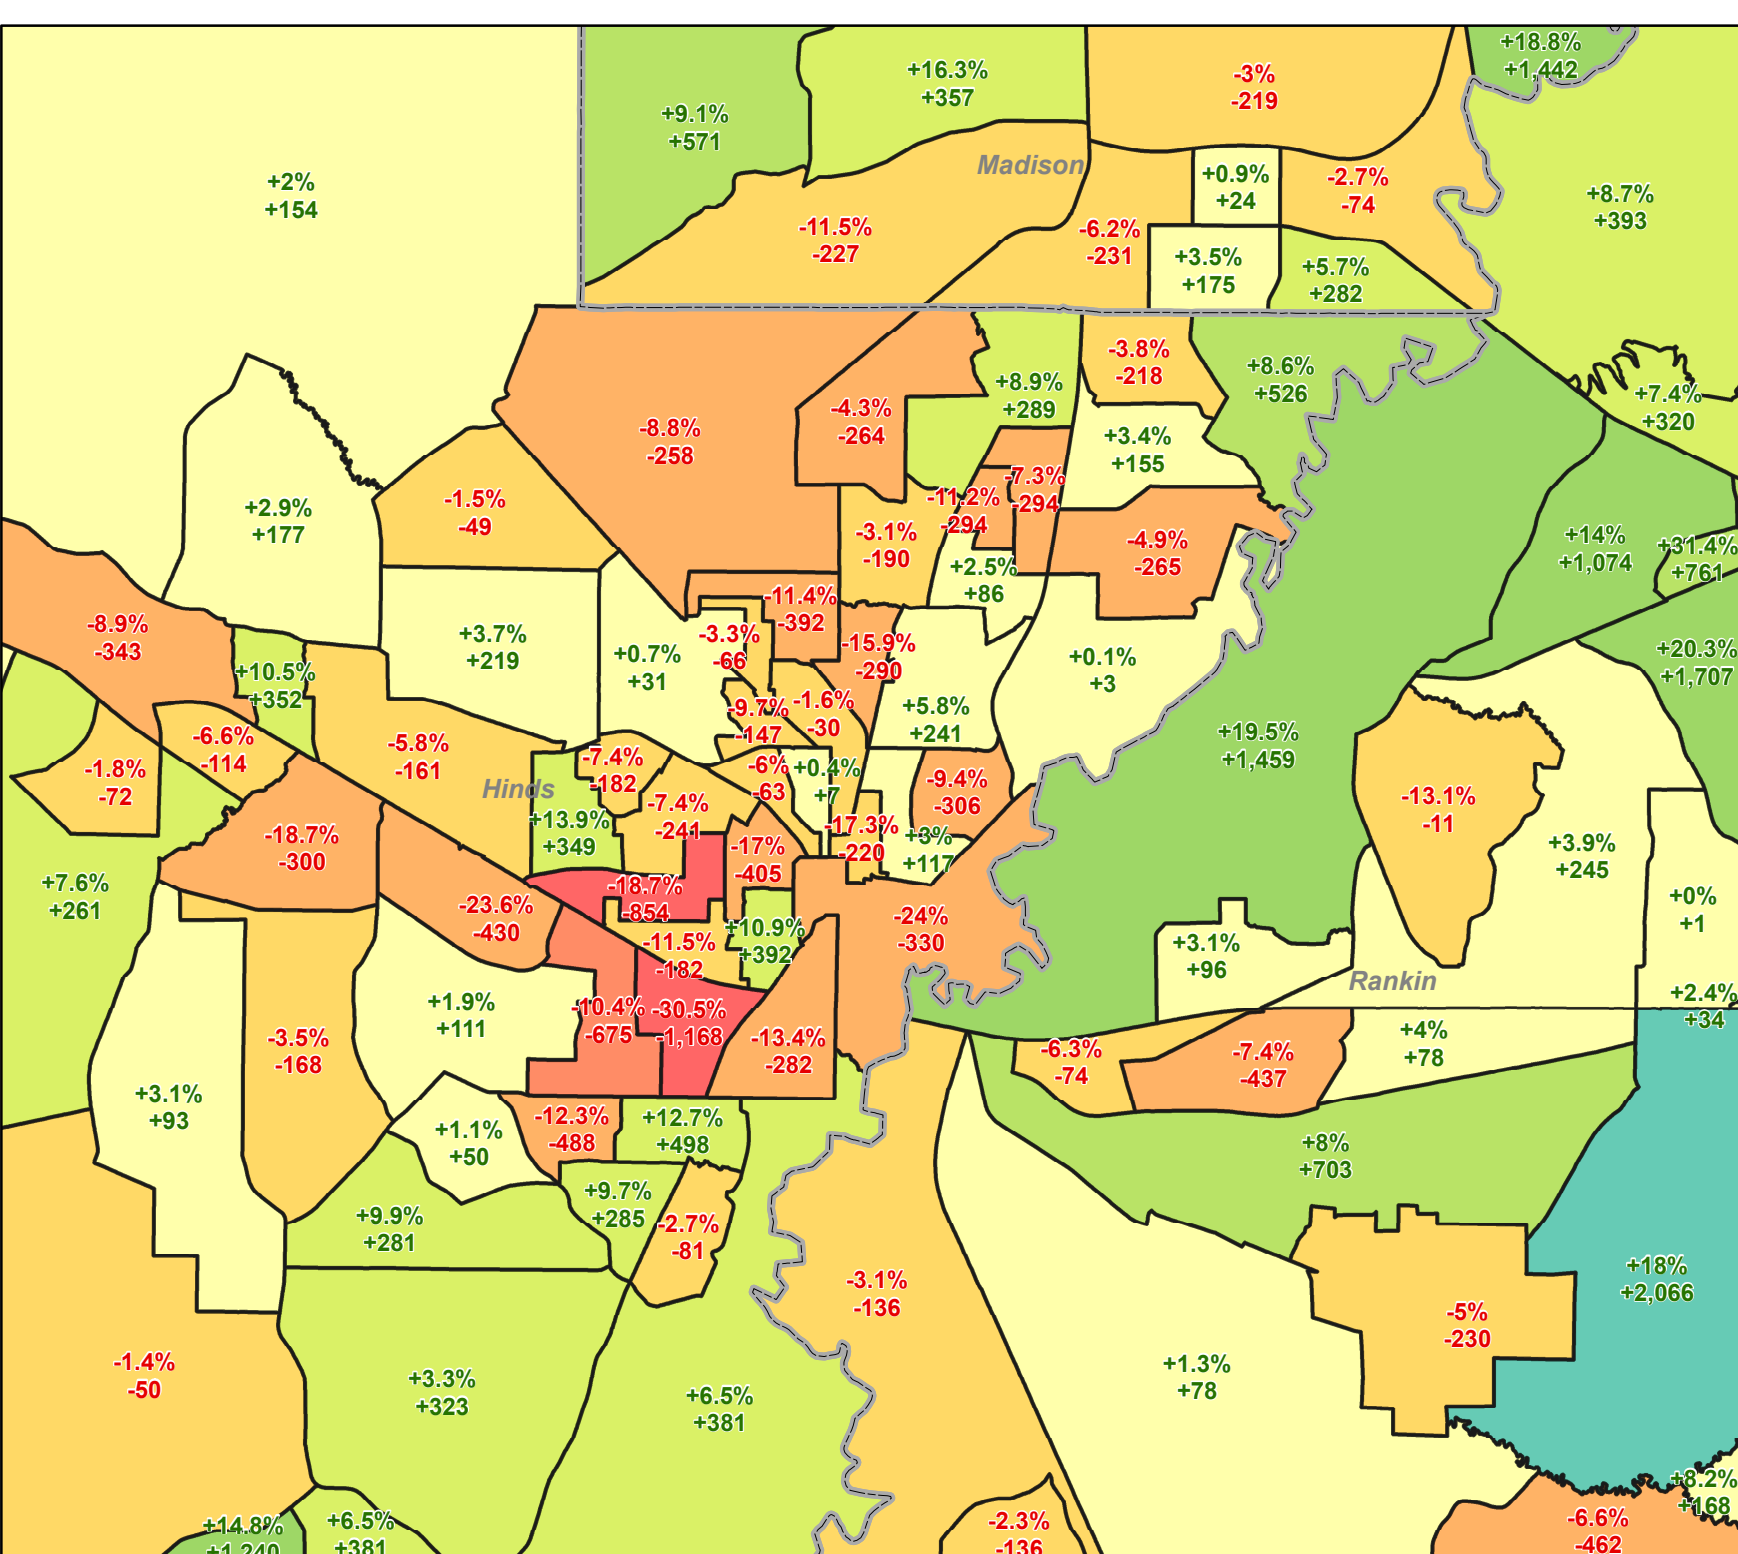

Estimated Population Change by Census Tract 2010 to 2018

Population Change

**SOURCE: U.S. Census Bureau,
American Community Survey
2018 Population Estimate**

Desoto County Area Inset

Jackson Area Inset

Coastal Area Inset