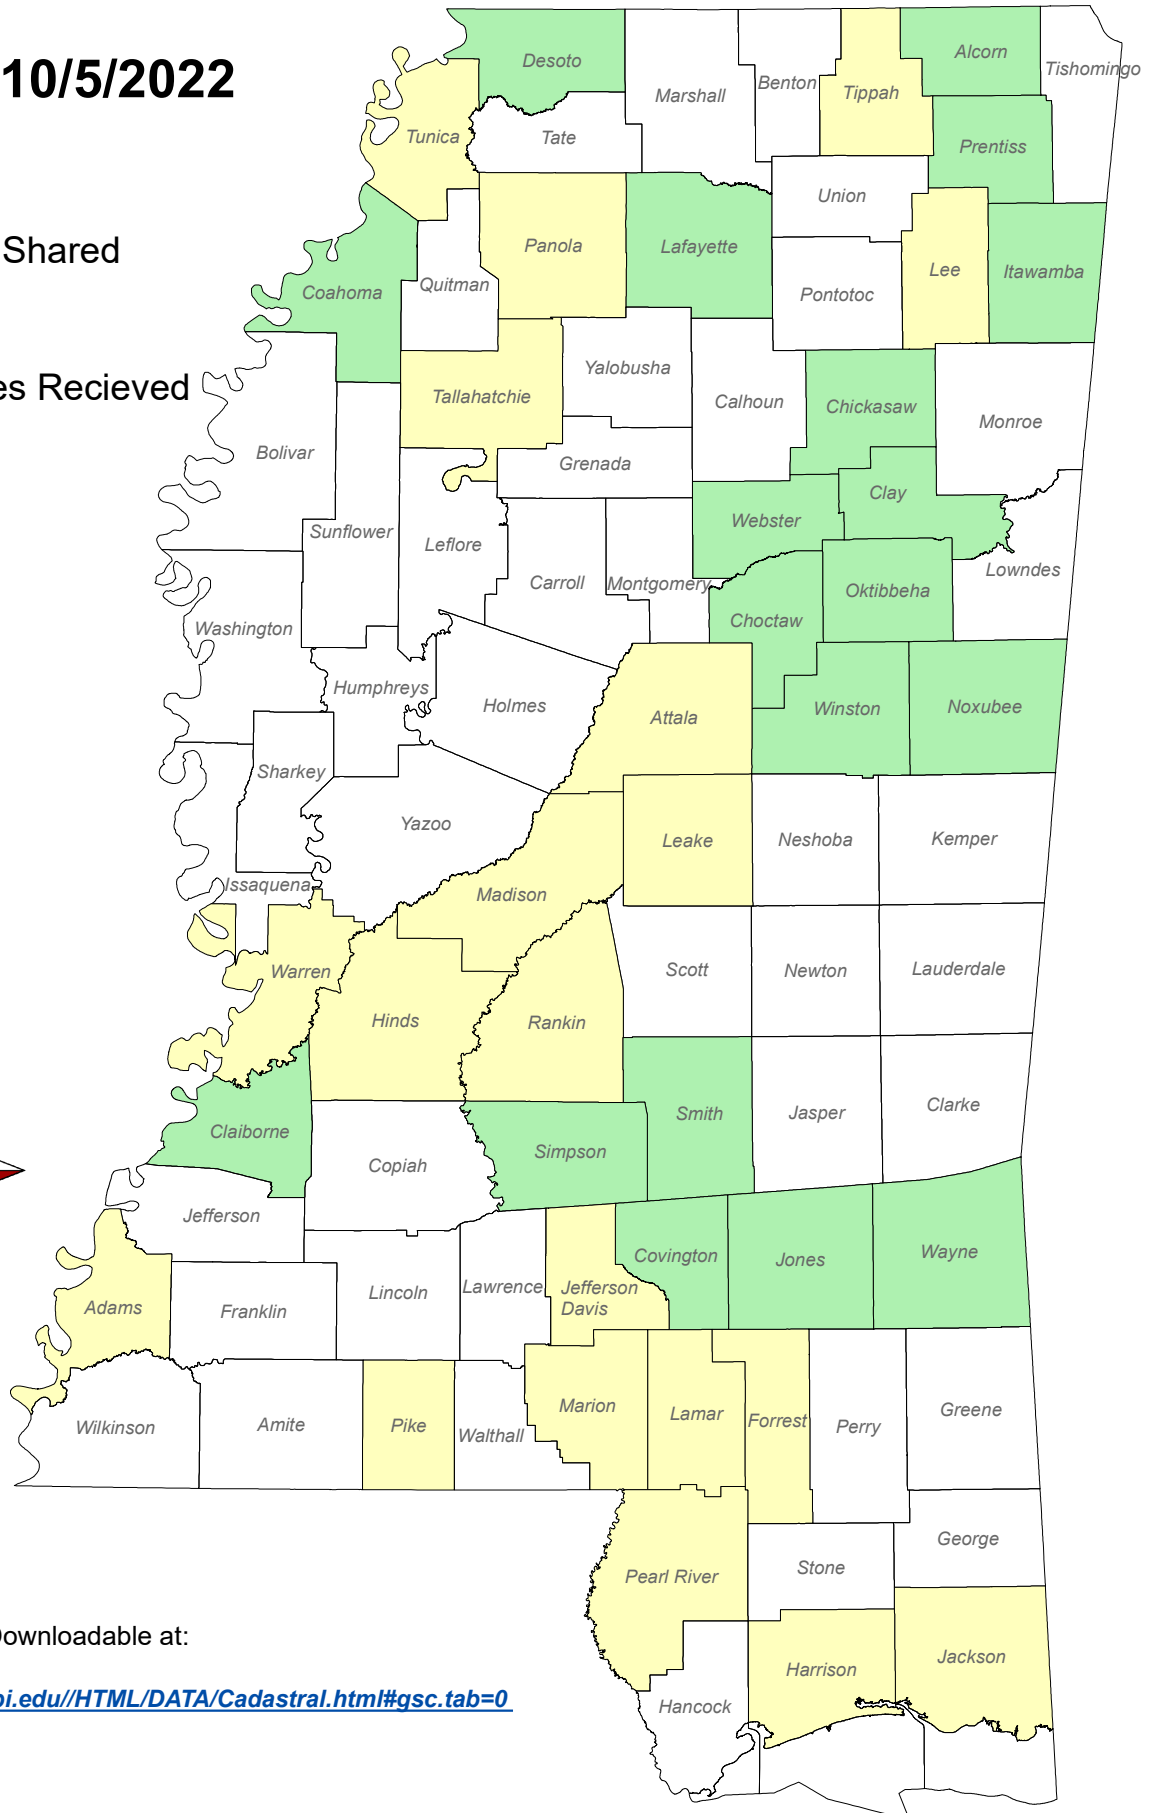

# Status of MS Point Addressing

10/5/2022

-  Loaded and Shared
-  Pending
-  No Addresses Recieved

Downloadable at:

<https://maris.mississippi.edu/HTML/DATA/Cadastral.html#gsc.tab=0>