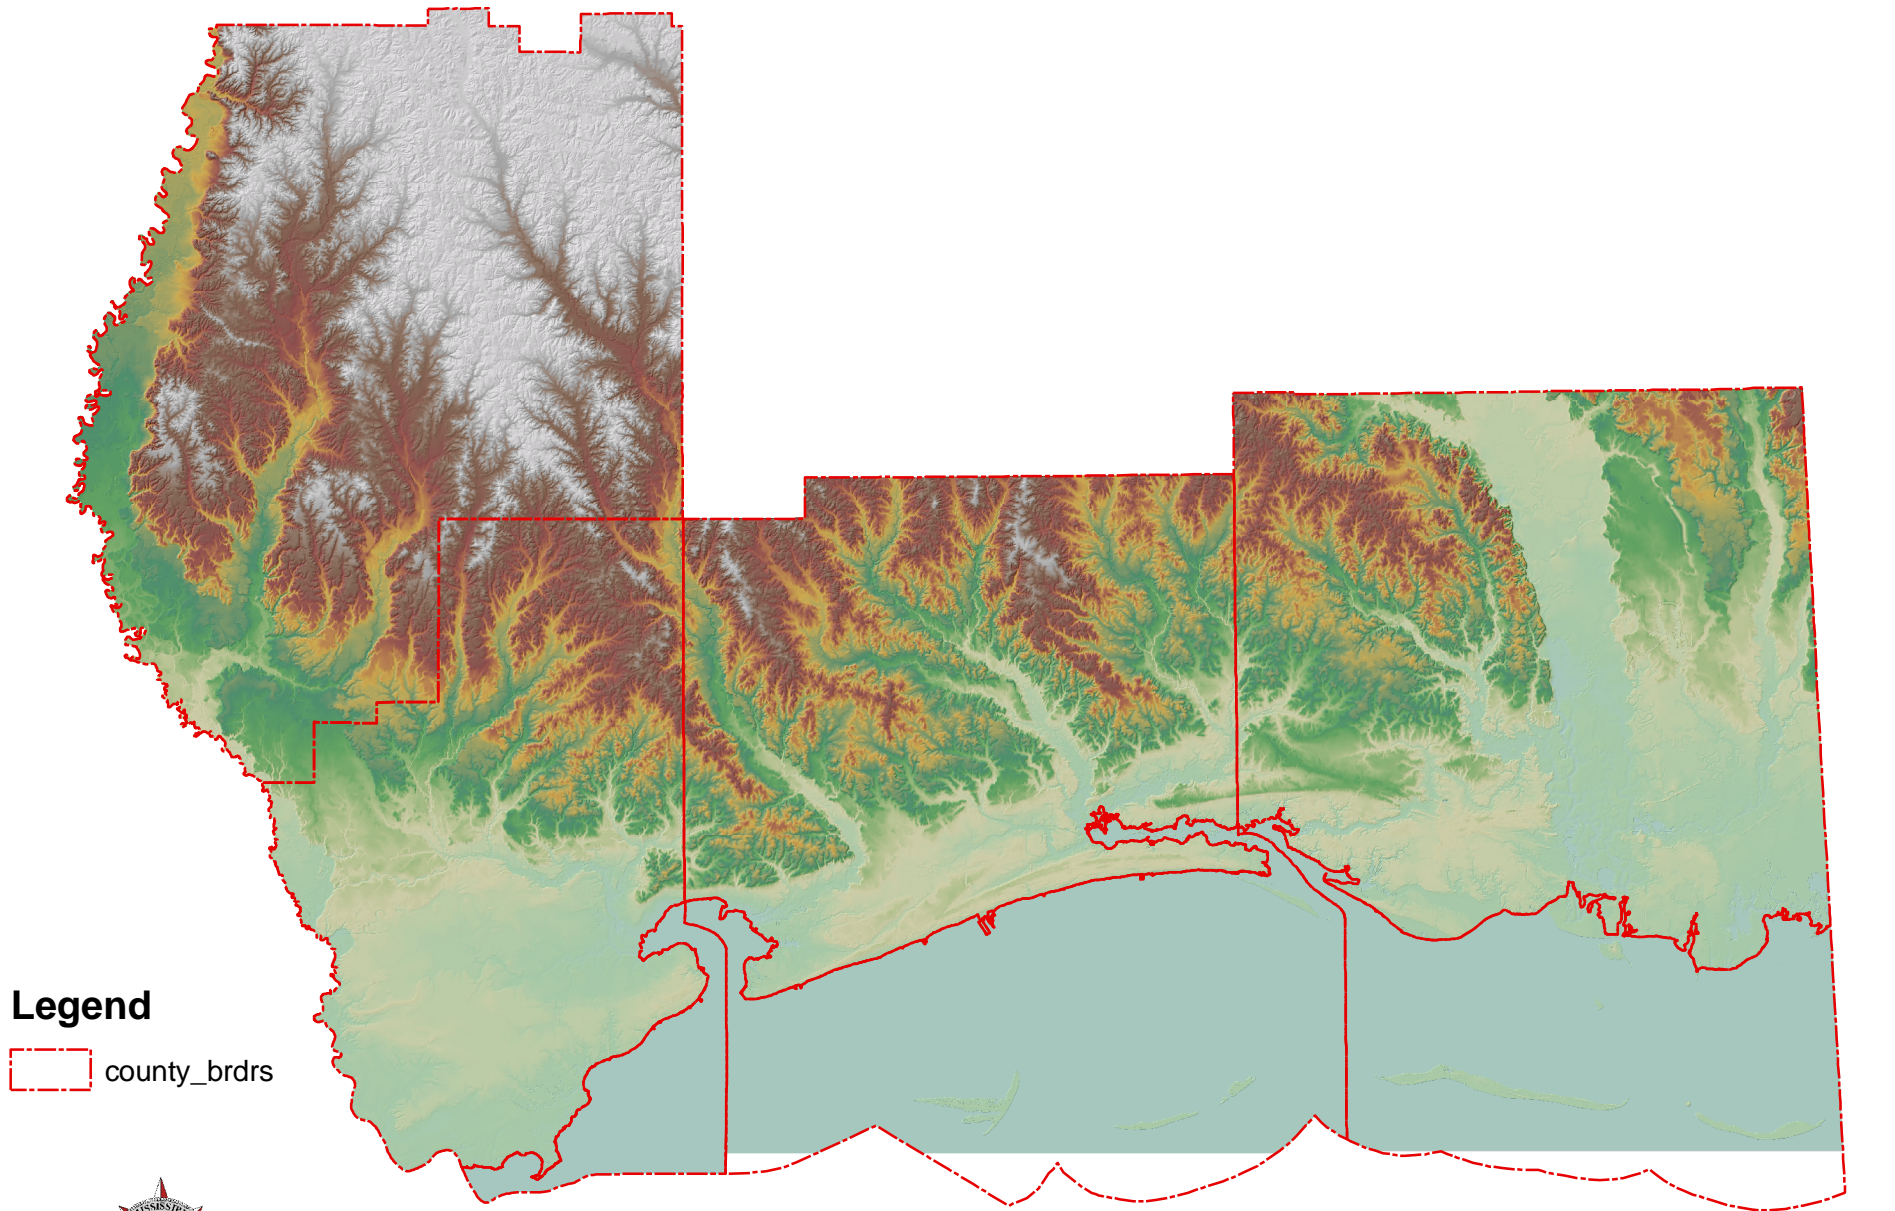

Coastal MS - 10 M DEM

Legend

 county_brdrs

DEMs were generated using 1:24,000 contour lines from the USGS and edited by MARIS

0 3.5 7 14 21 28 Miles