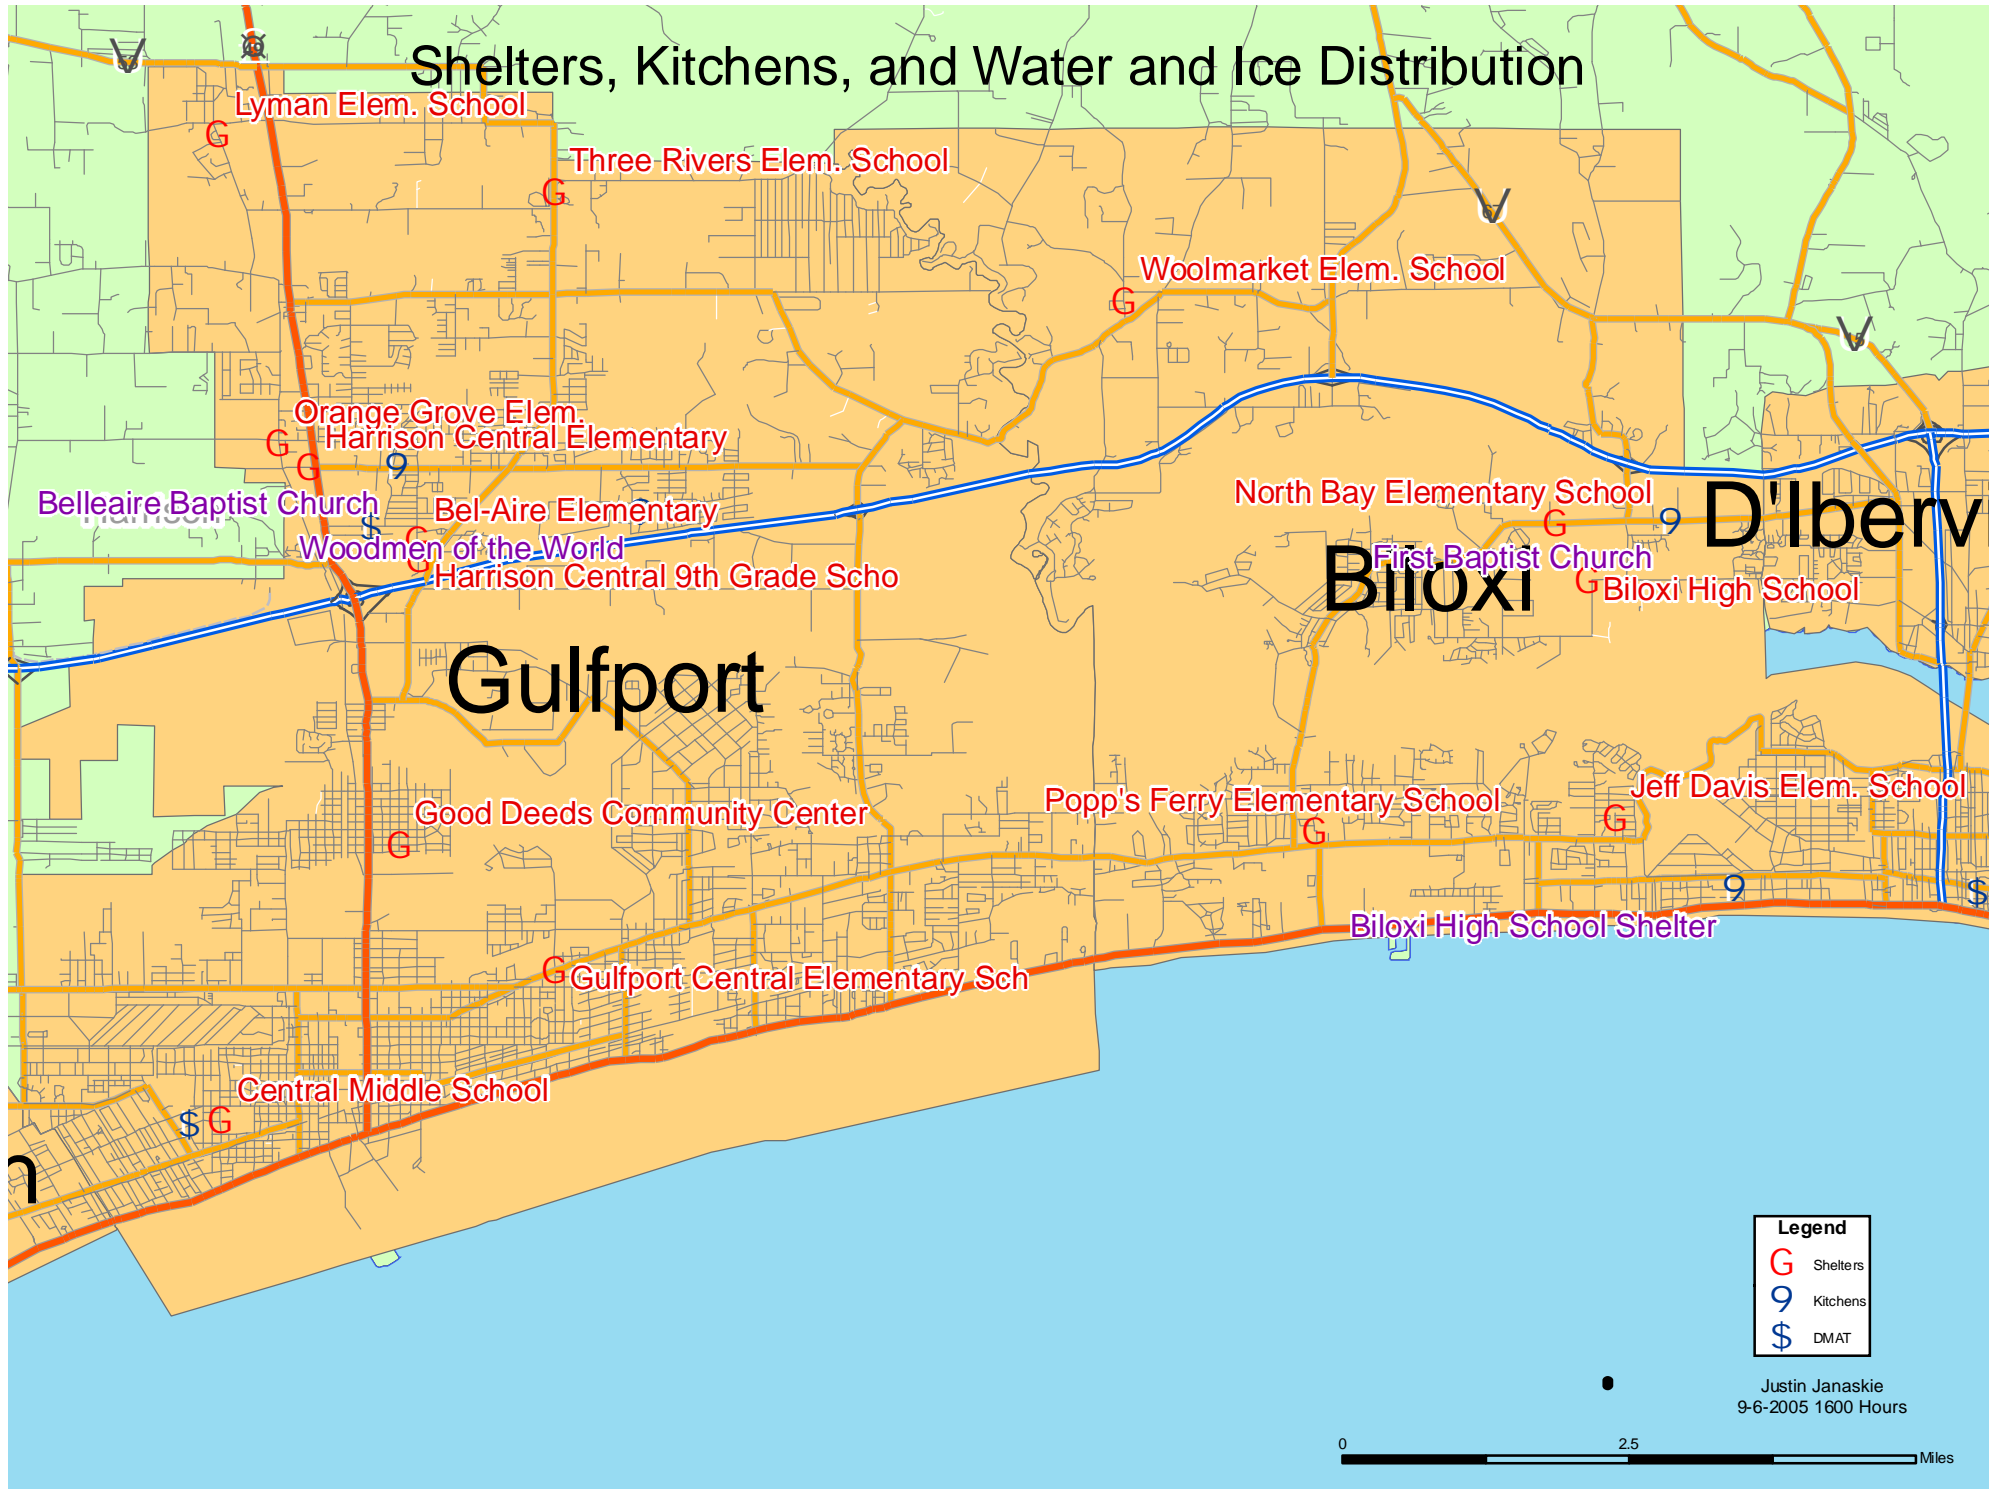

Shelters, Kitchens, and Water and Ice Distribution

Legend	
G	Shelters
9	Kitchens
\$	DMAT

Justin Janaskie
9-6-2005 1600 Hours