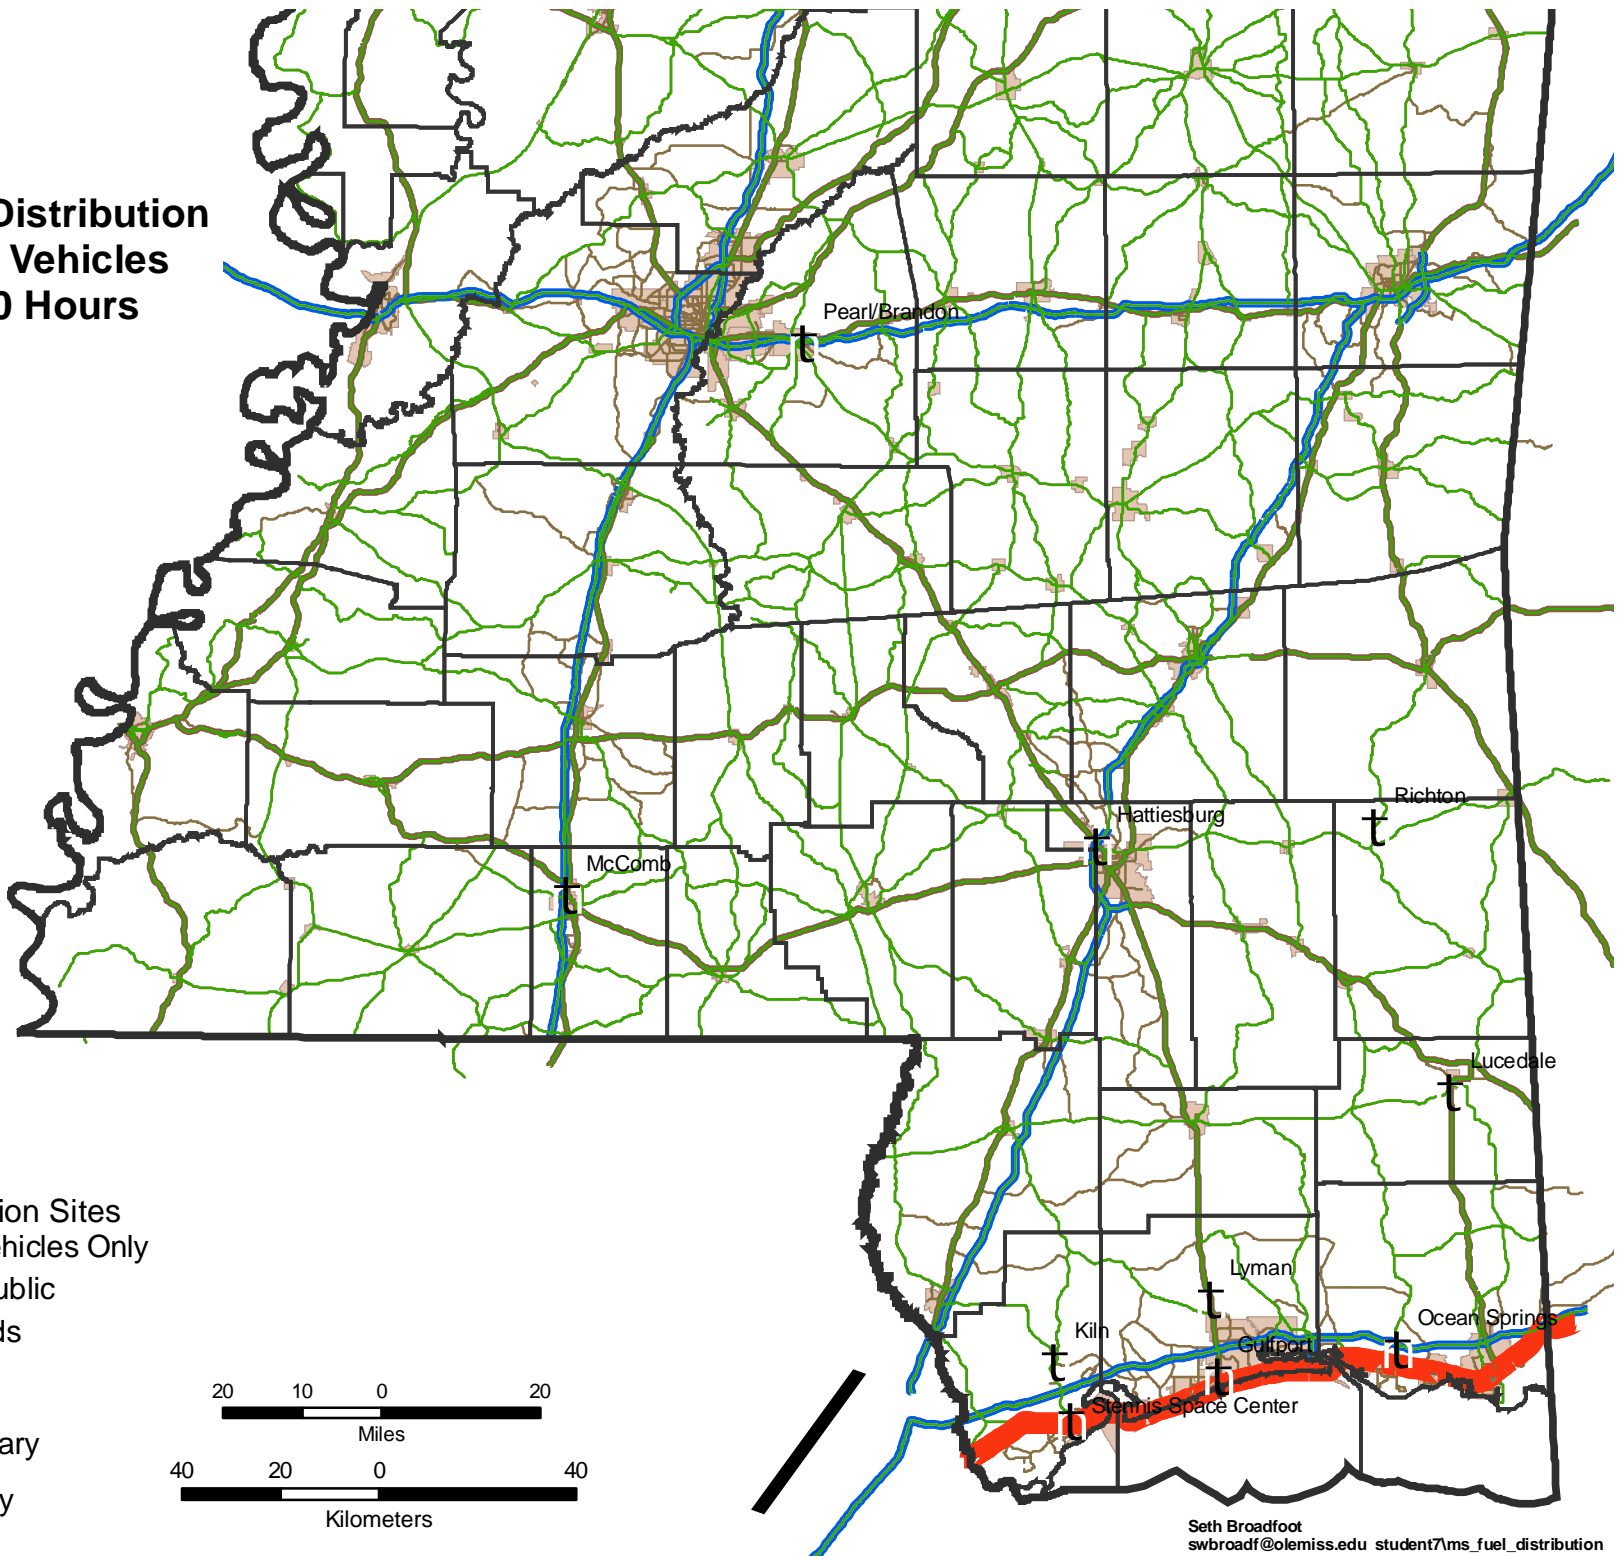

Mississippi Fuel Distribution for Emergency Vehicles 9/06/2005 1100 Hours

- t Fuel Distribution Sites
- Emergency Vehicles Only
- Open to the Public
- All Other Roads
- City/Town
- County Boundary
- State Boundary