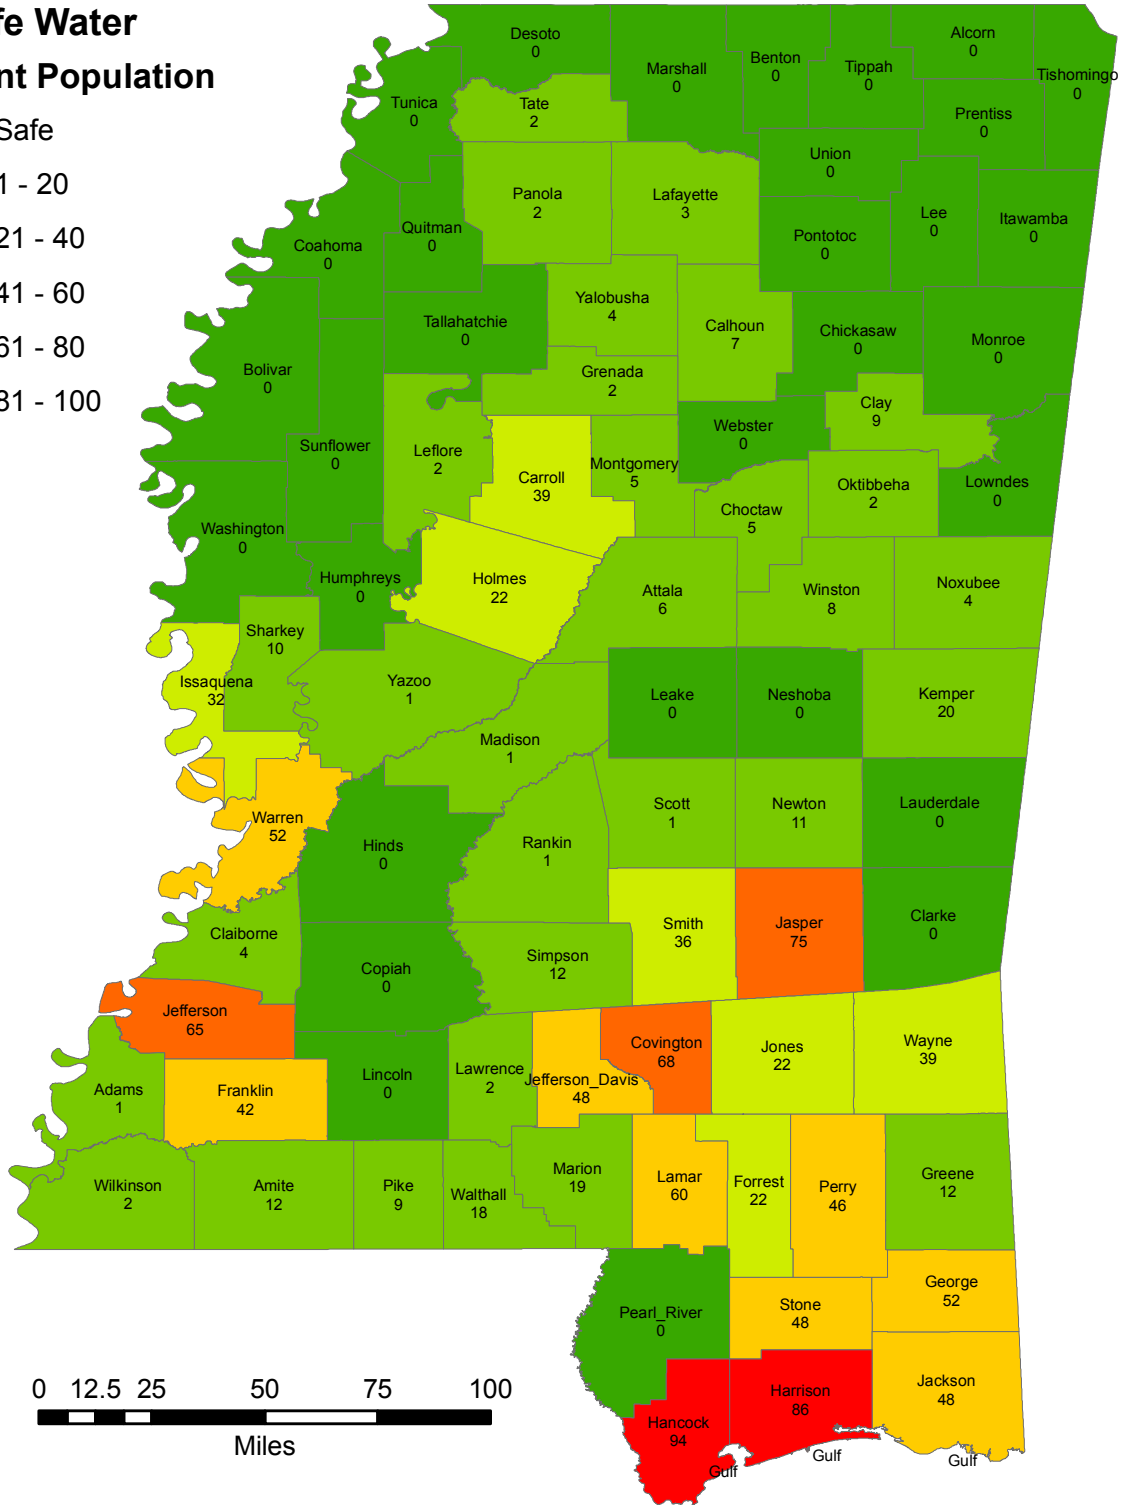

Potable Water by County

Unsafe Water

Percent Population

Map created Sept 12, 2005 1100 Elizabeth Johnson