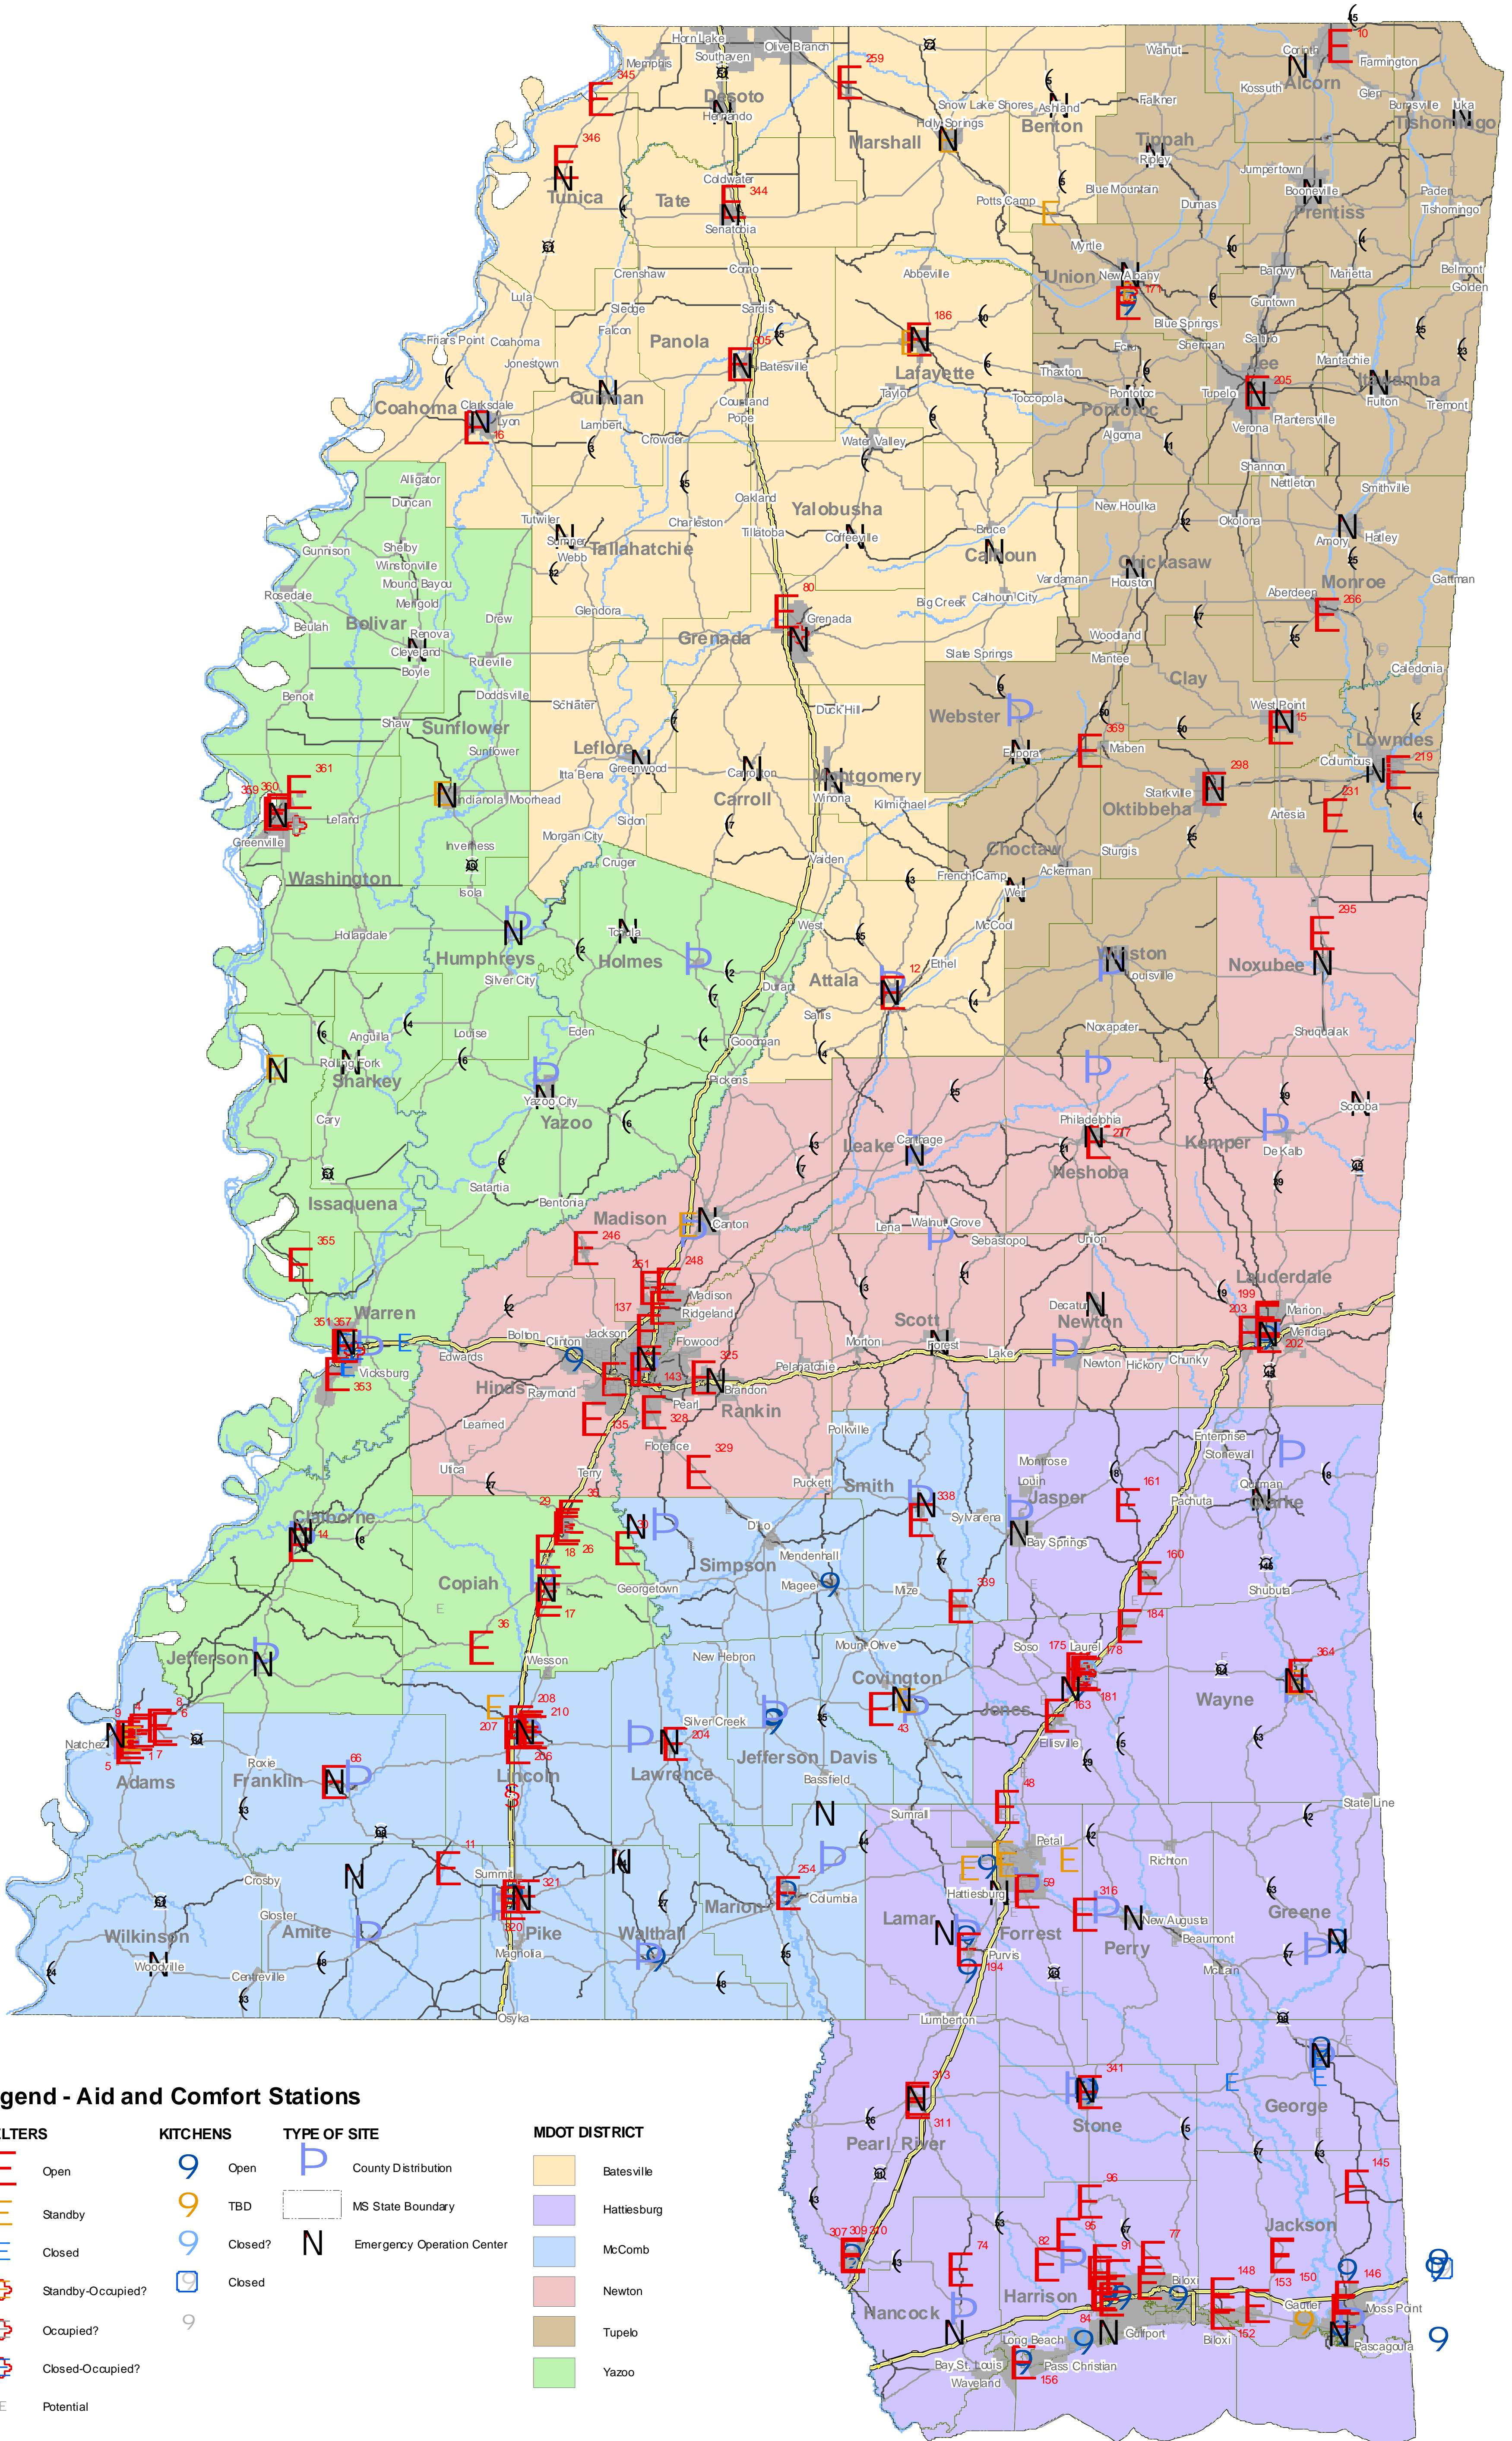

Aid and Comfort Stations with MDOT Districts

Date: 9/6/05 2240

0 12.5 25 50 Miles