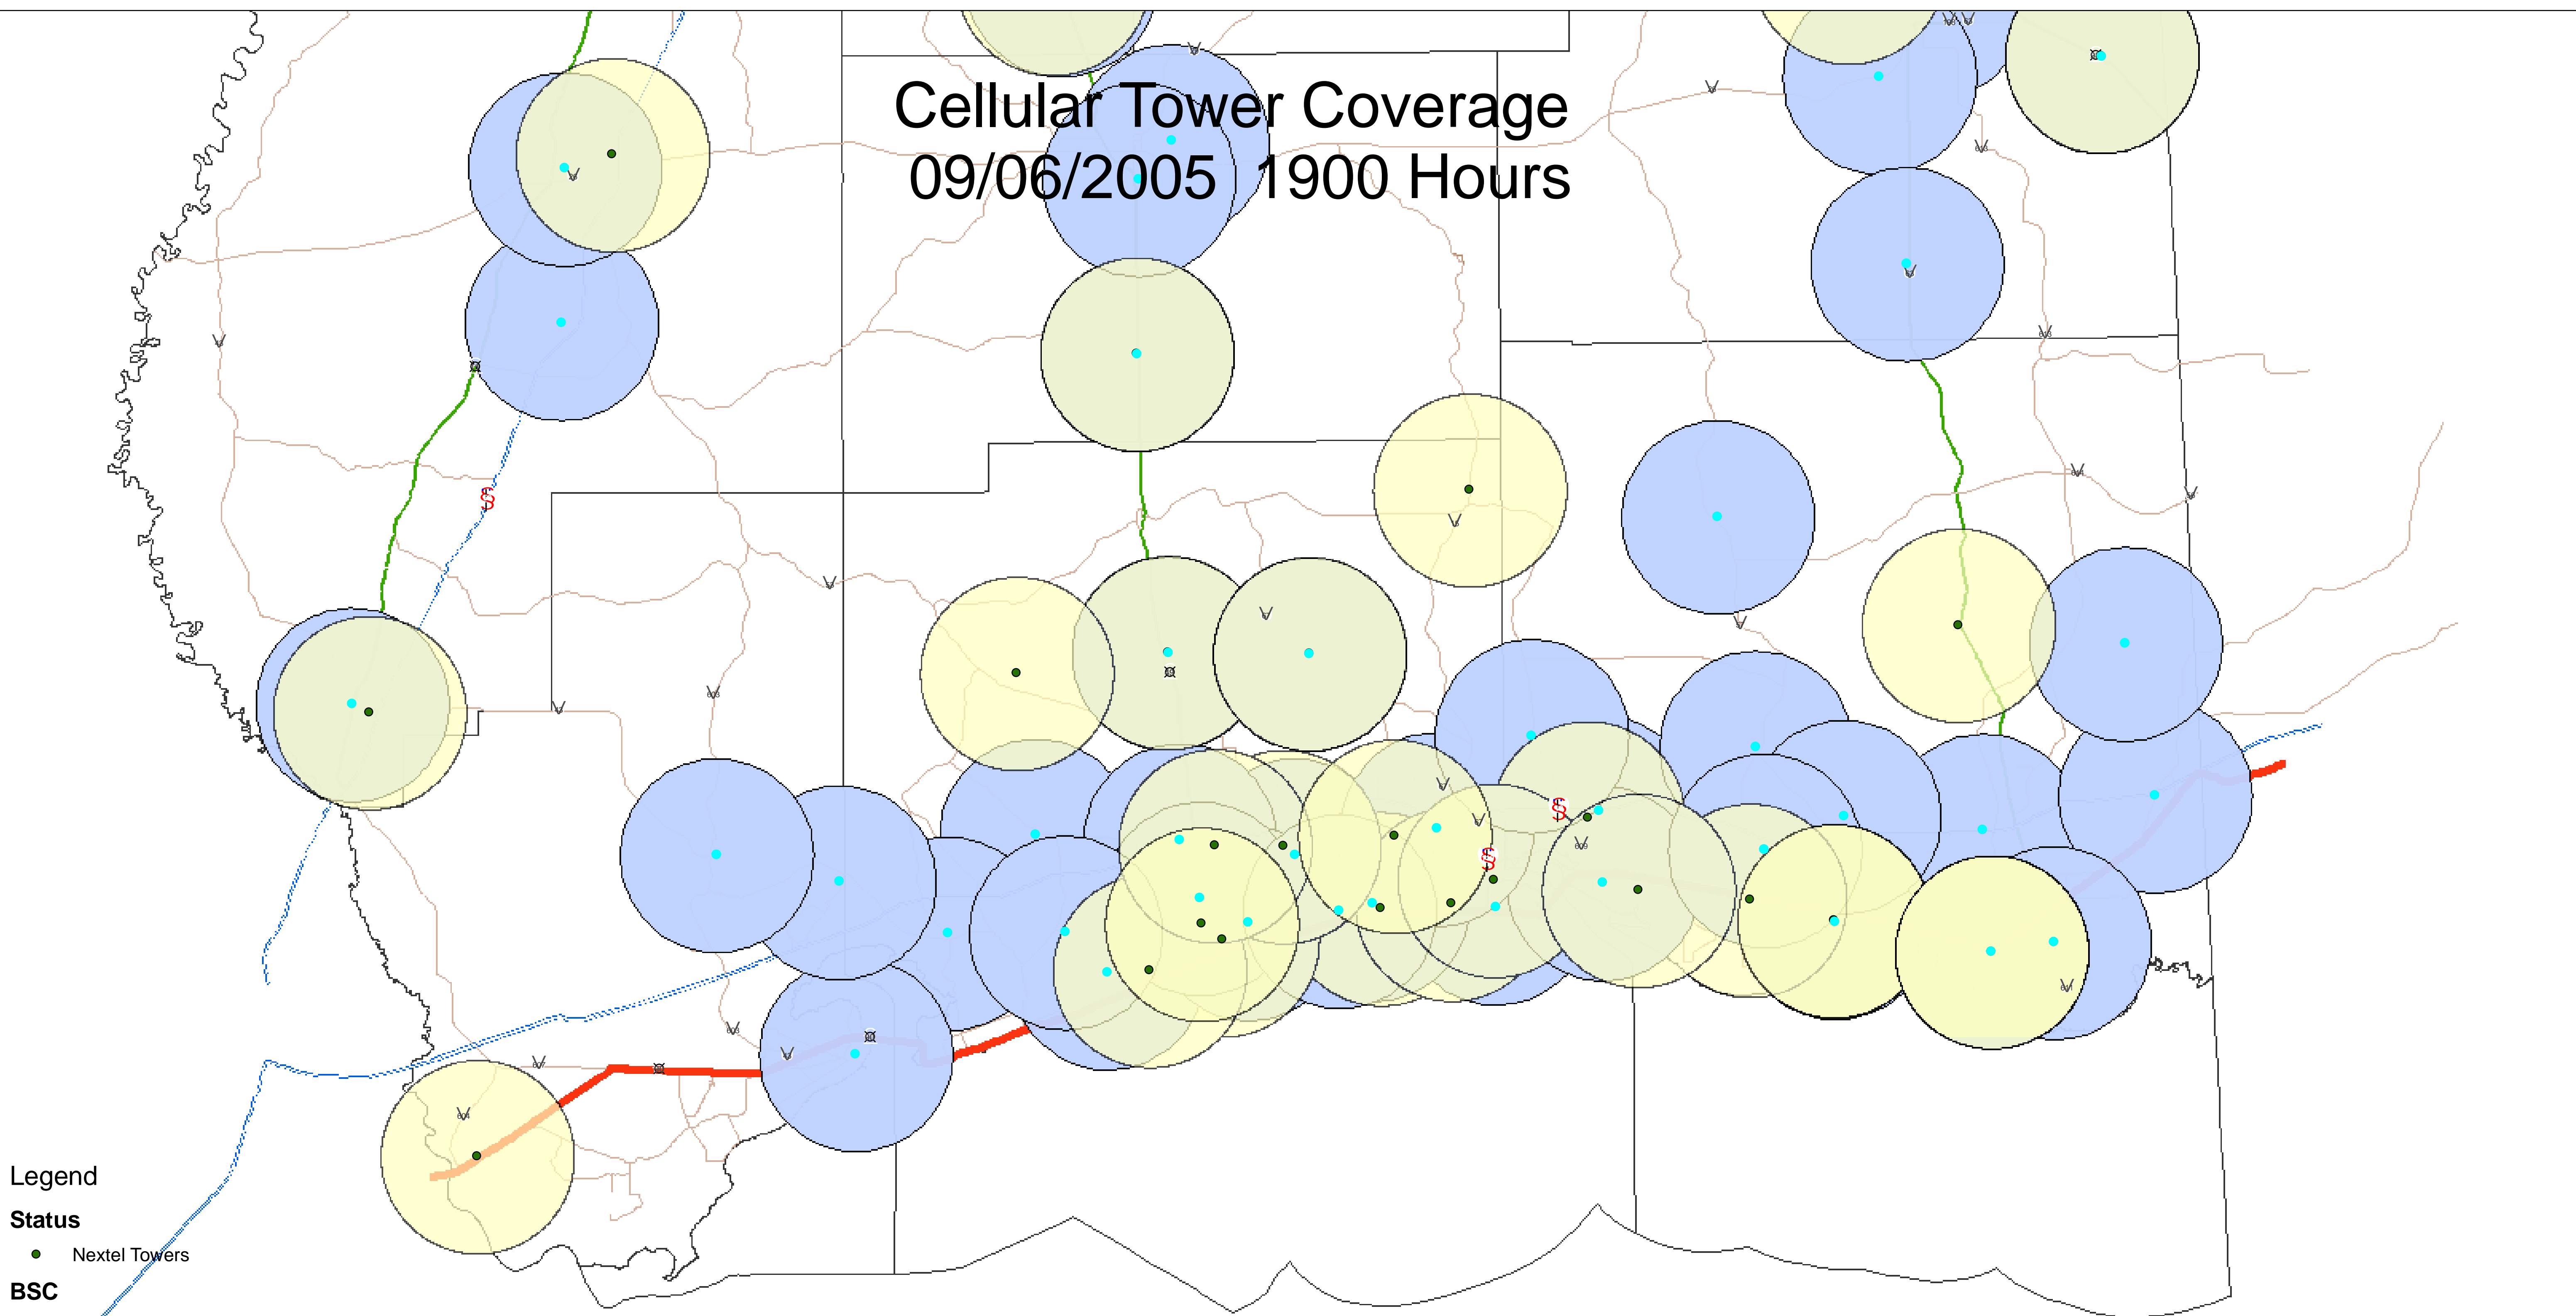

Cellular Tower Coverage 09/06/2005 1900 Hours

Legend

- Status**
- Nextel Towers
- Cellular South Towers
- Status**
- Nextel Tower Coverage (4 Miles)
- Cellular South Tower Coverage (4 Miles)