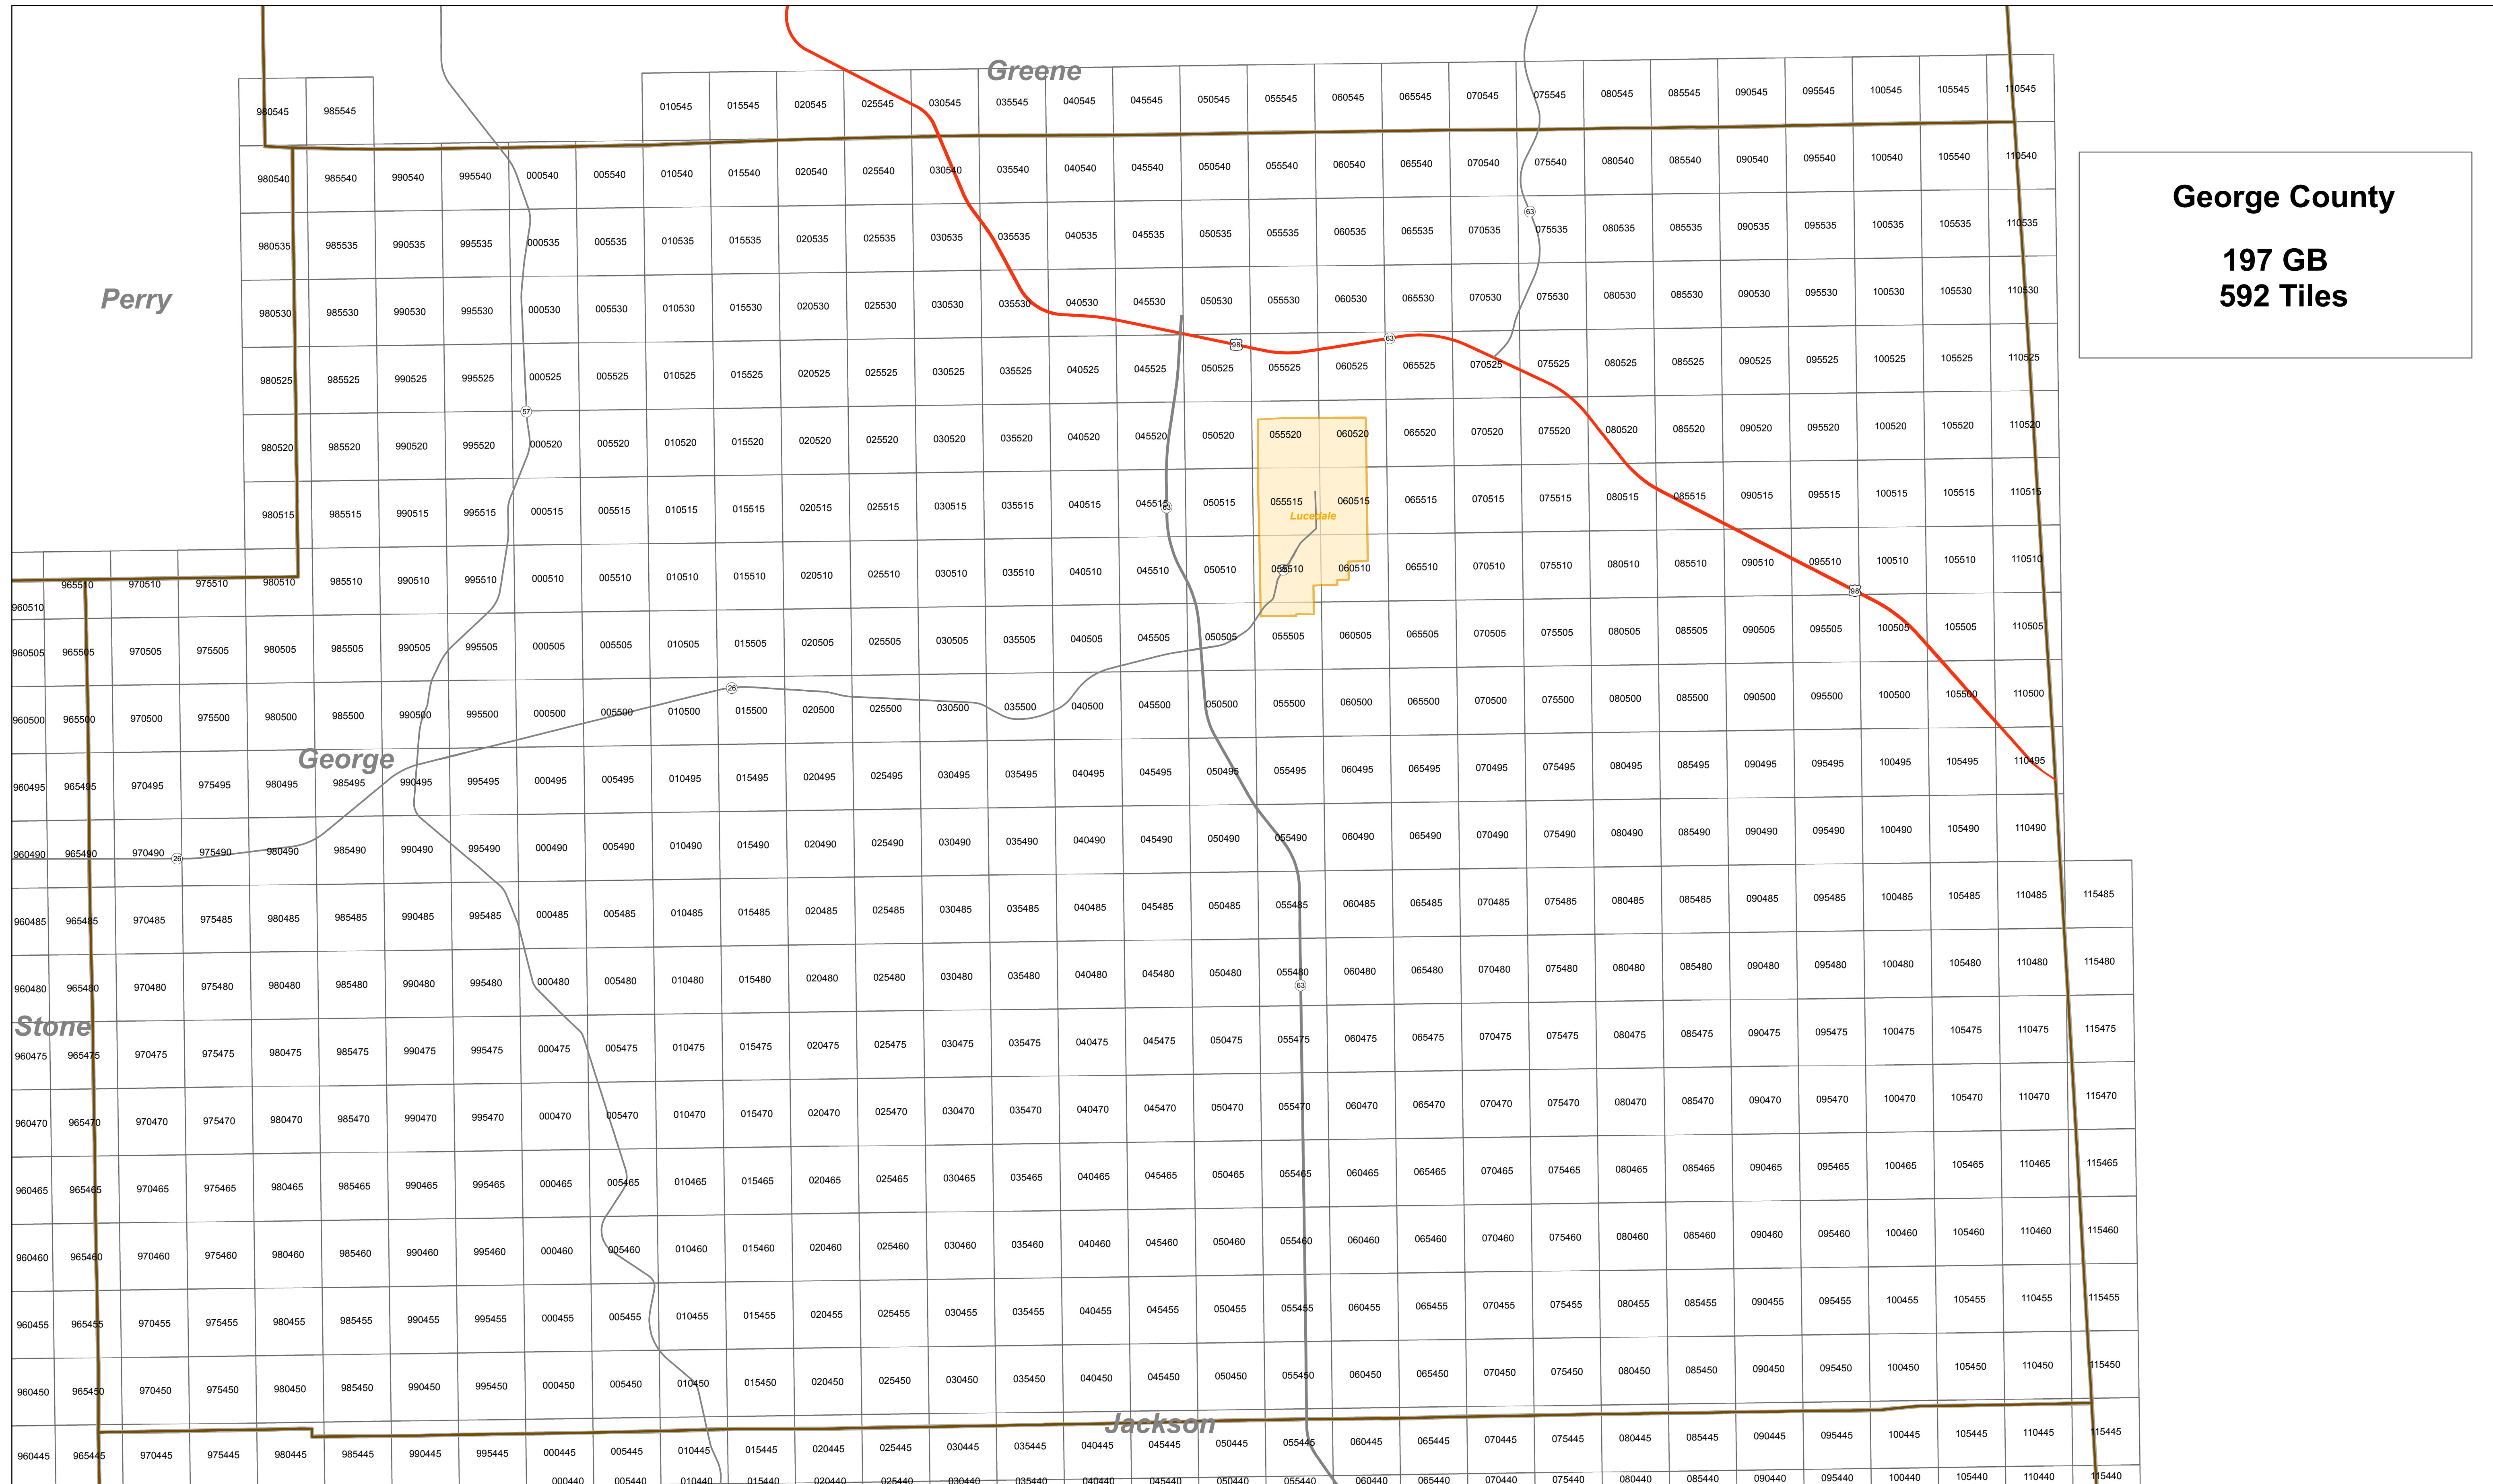

LIDAR Tiles By County Coastal MS 2015 Project - 0.7 m BE .las

George County
197 GB
592 Tiles