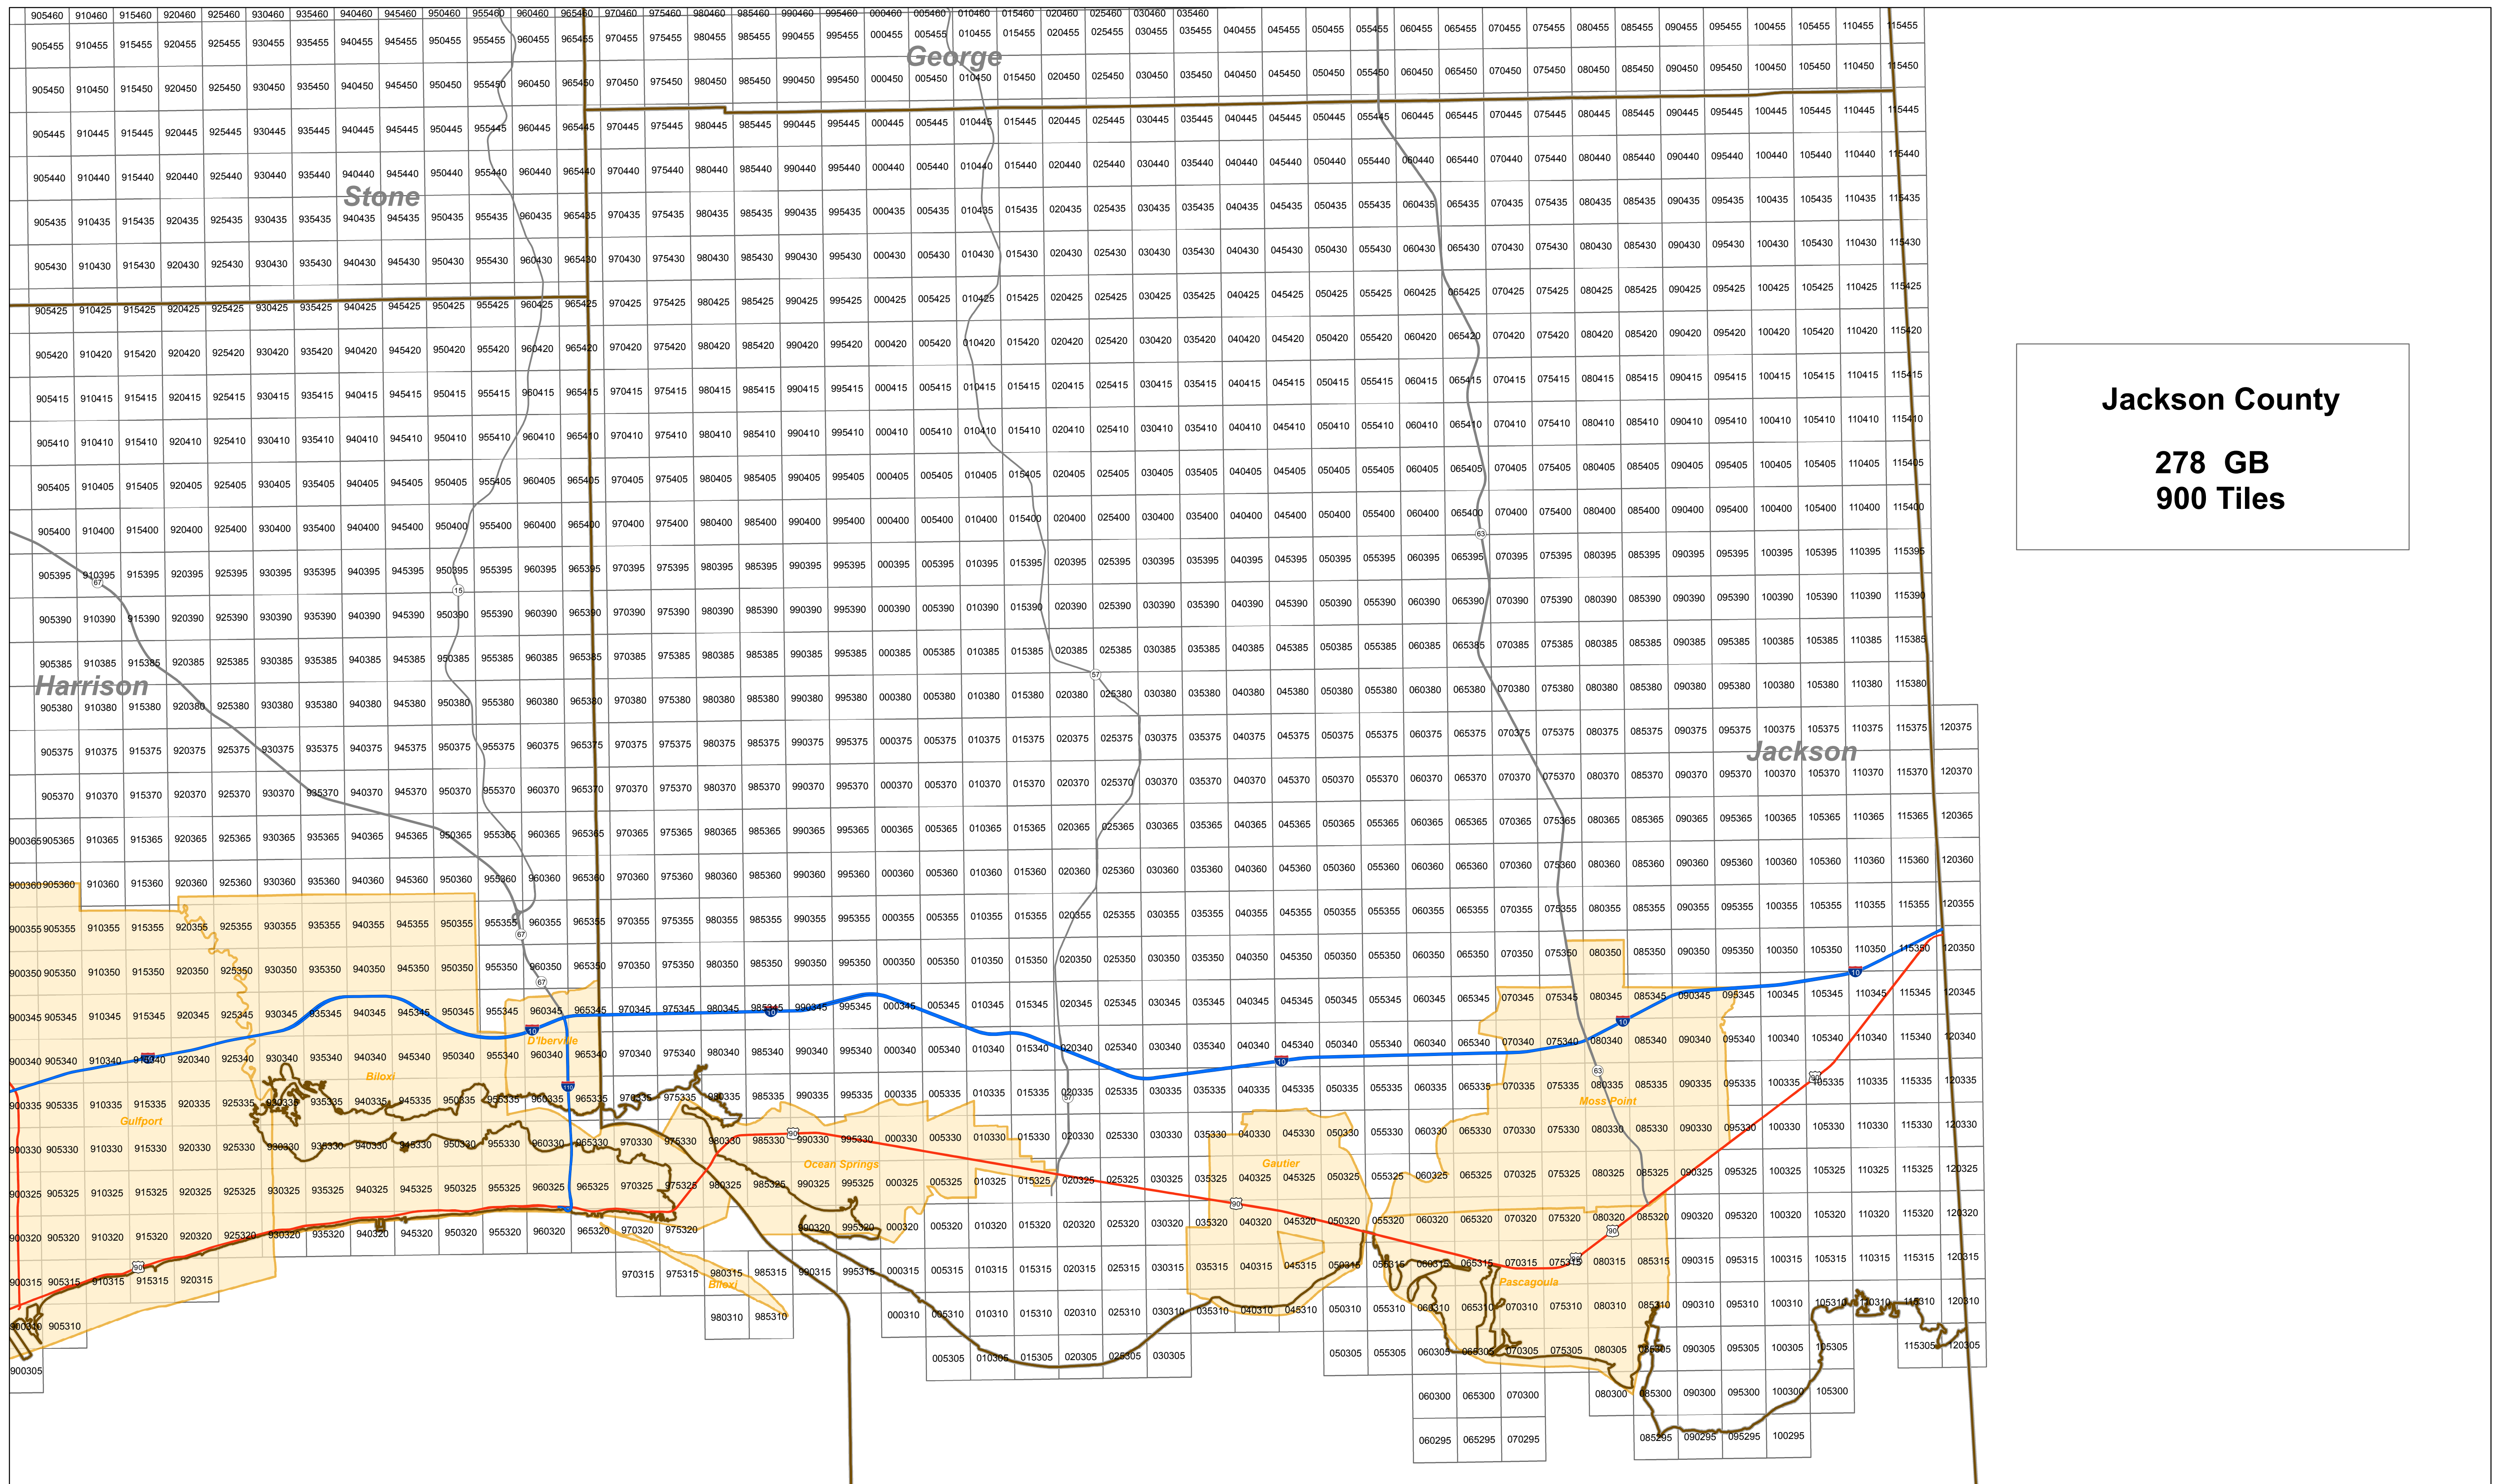

LIDAR Tiles By County Coastal MS 2015 Project - 0.7 m BE .las

Jackson County

**278 GB
900 Tiles**