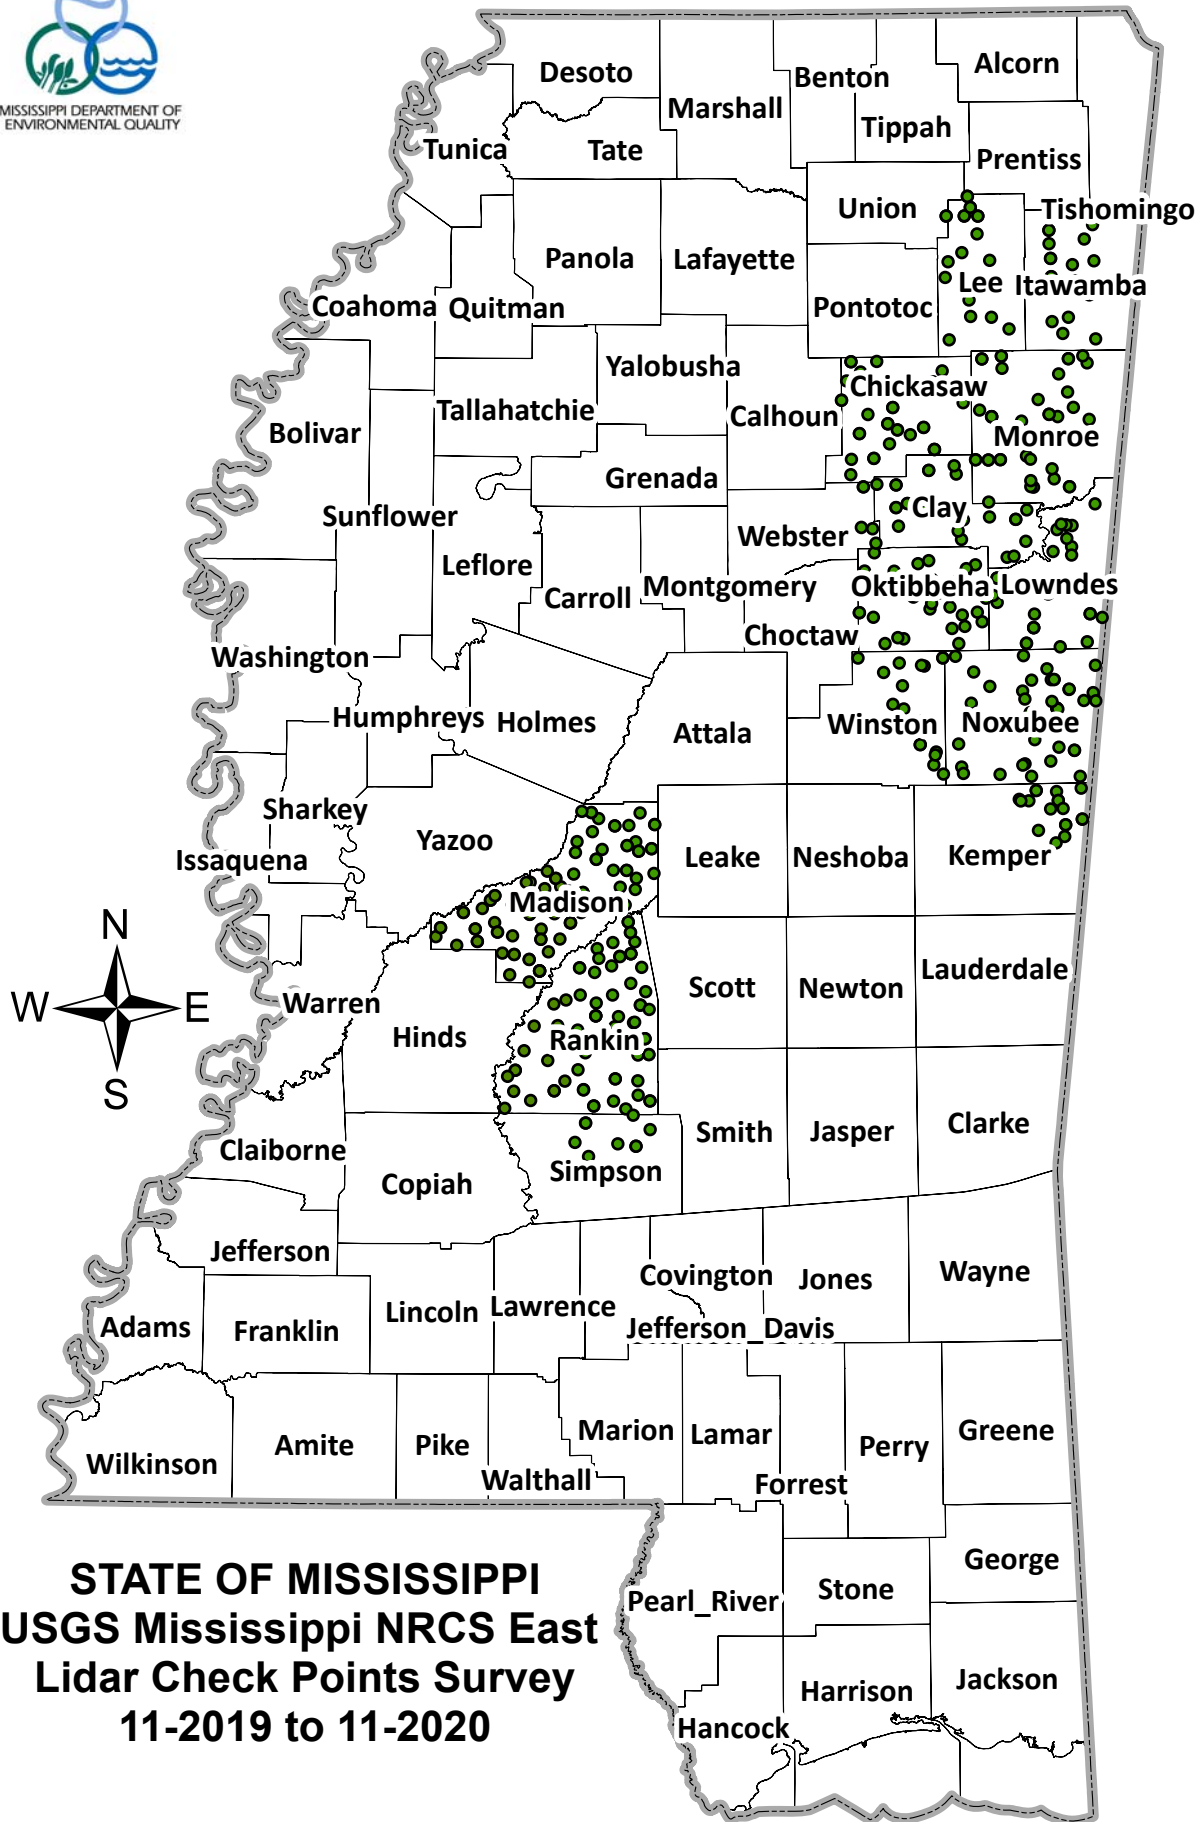

MISSISSIPPI DEPARTMENT OF ENVIRONMENTAL QUALITY

**STATE OF MISSISSIPPI
USGS Mississippi NRCS East
Lidar Check Points Survey
11-2019 to 11-2020**

0 10 20 40 60 80 Miles