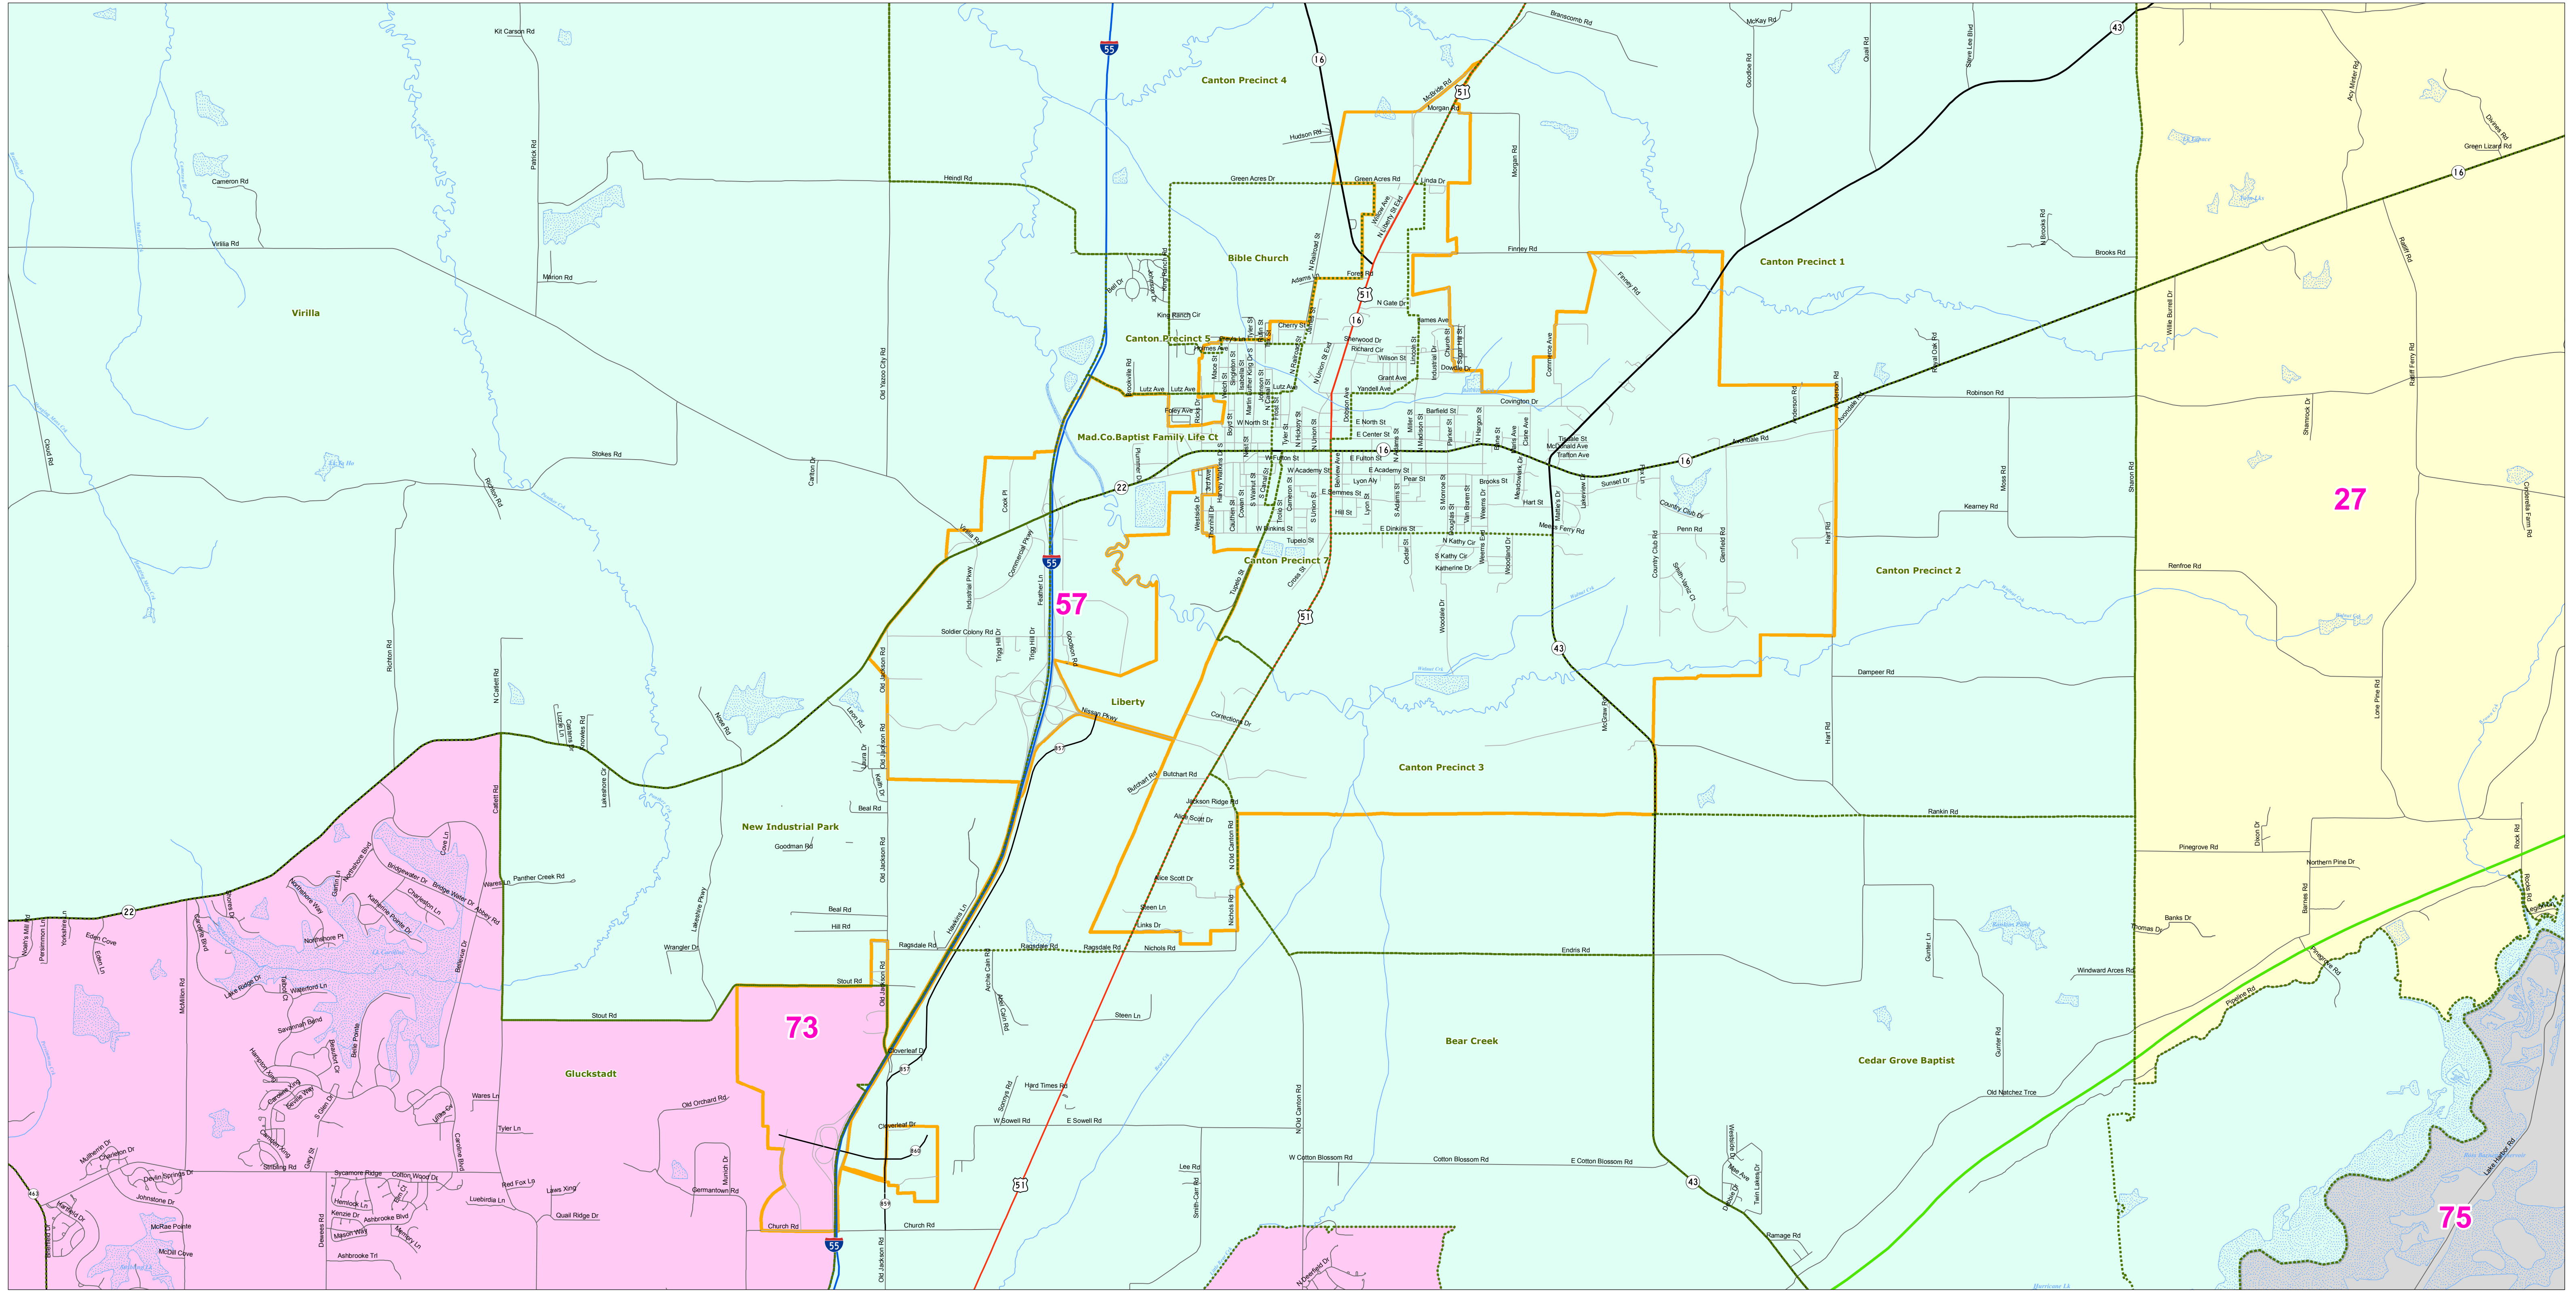

MS House Districts - City of Canton, Madison County

As Adopted May 2, 2012

- Precinct Boundaries
- City Boundaries
- County Boundaries
- 1 - Interstates
- 2 - US Highways
- 3 - MS Hwys (1 - 99)
- 4 - MS Hwys (100-999)
- 5 - Natchez Trace
- 6 - County Roads
- 7 - City Streets
- Major Streams

Map prepared by MARIS 6/7/2012

Election Districts were compiled on a whole block basis by Legislative staff. Base data (roads, cities, precincts, and counties) were compiled by MARIS from 2010 U.S. Census Bureau TIGER Files. Although the information contained on this map is believed to be accurate, the Board of Trustees, State Institutions of Higher Learning/ MARIS, the Standing Joint Committee on Reapportionment make no warranties as to the completeness, accuracy, reliability or suitability of the data for any use, or for any conclusions derived from this map.