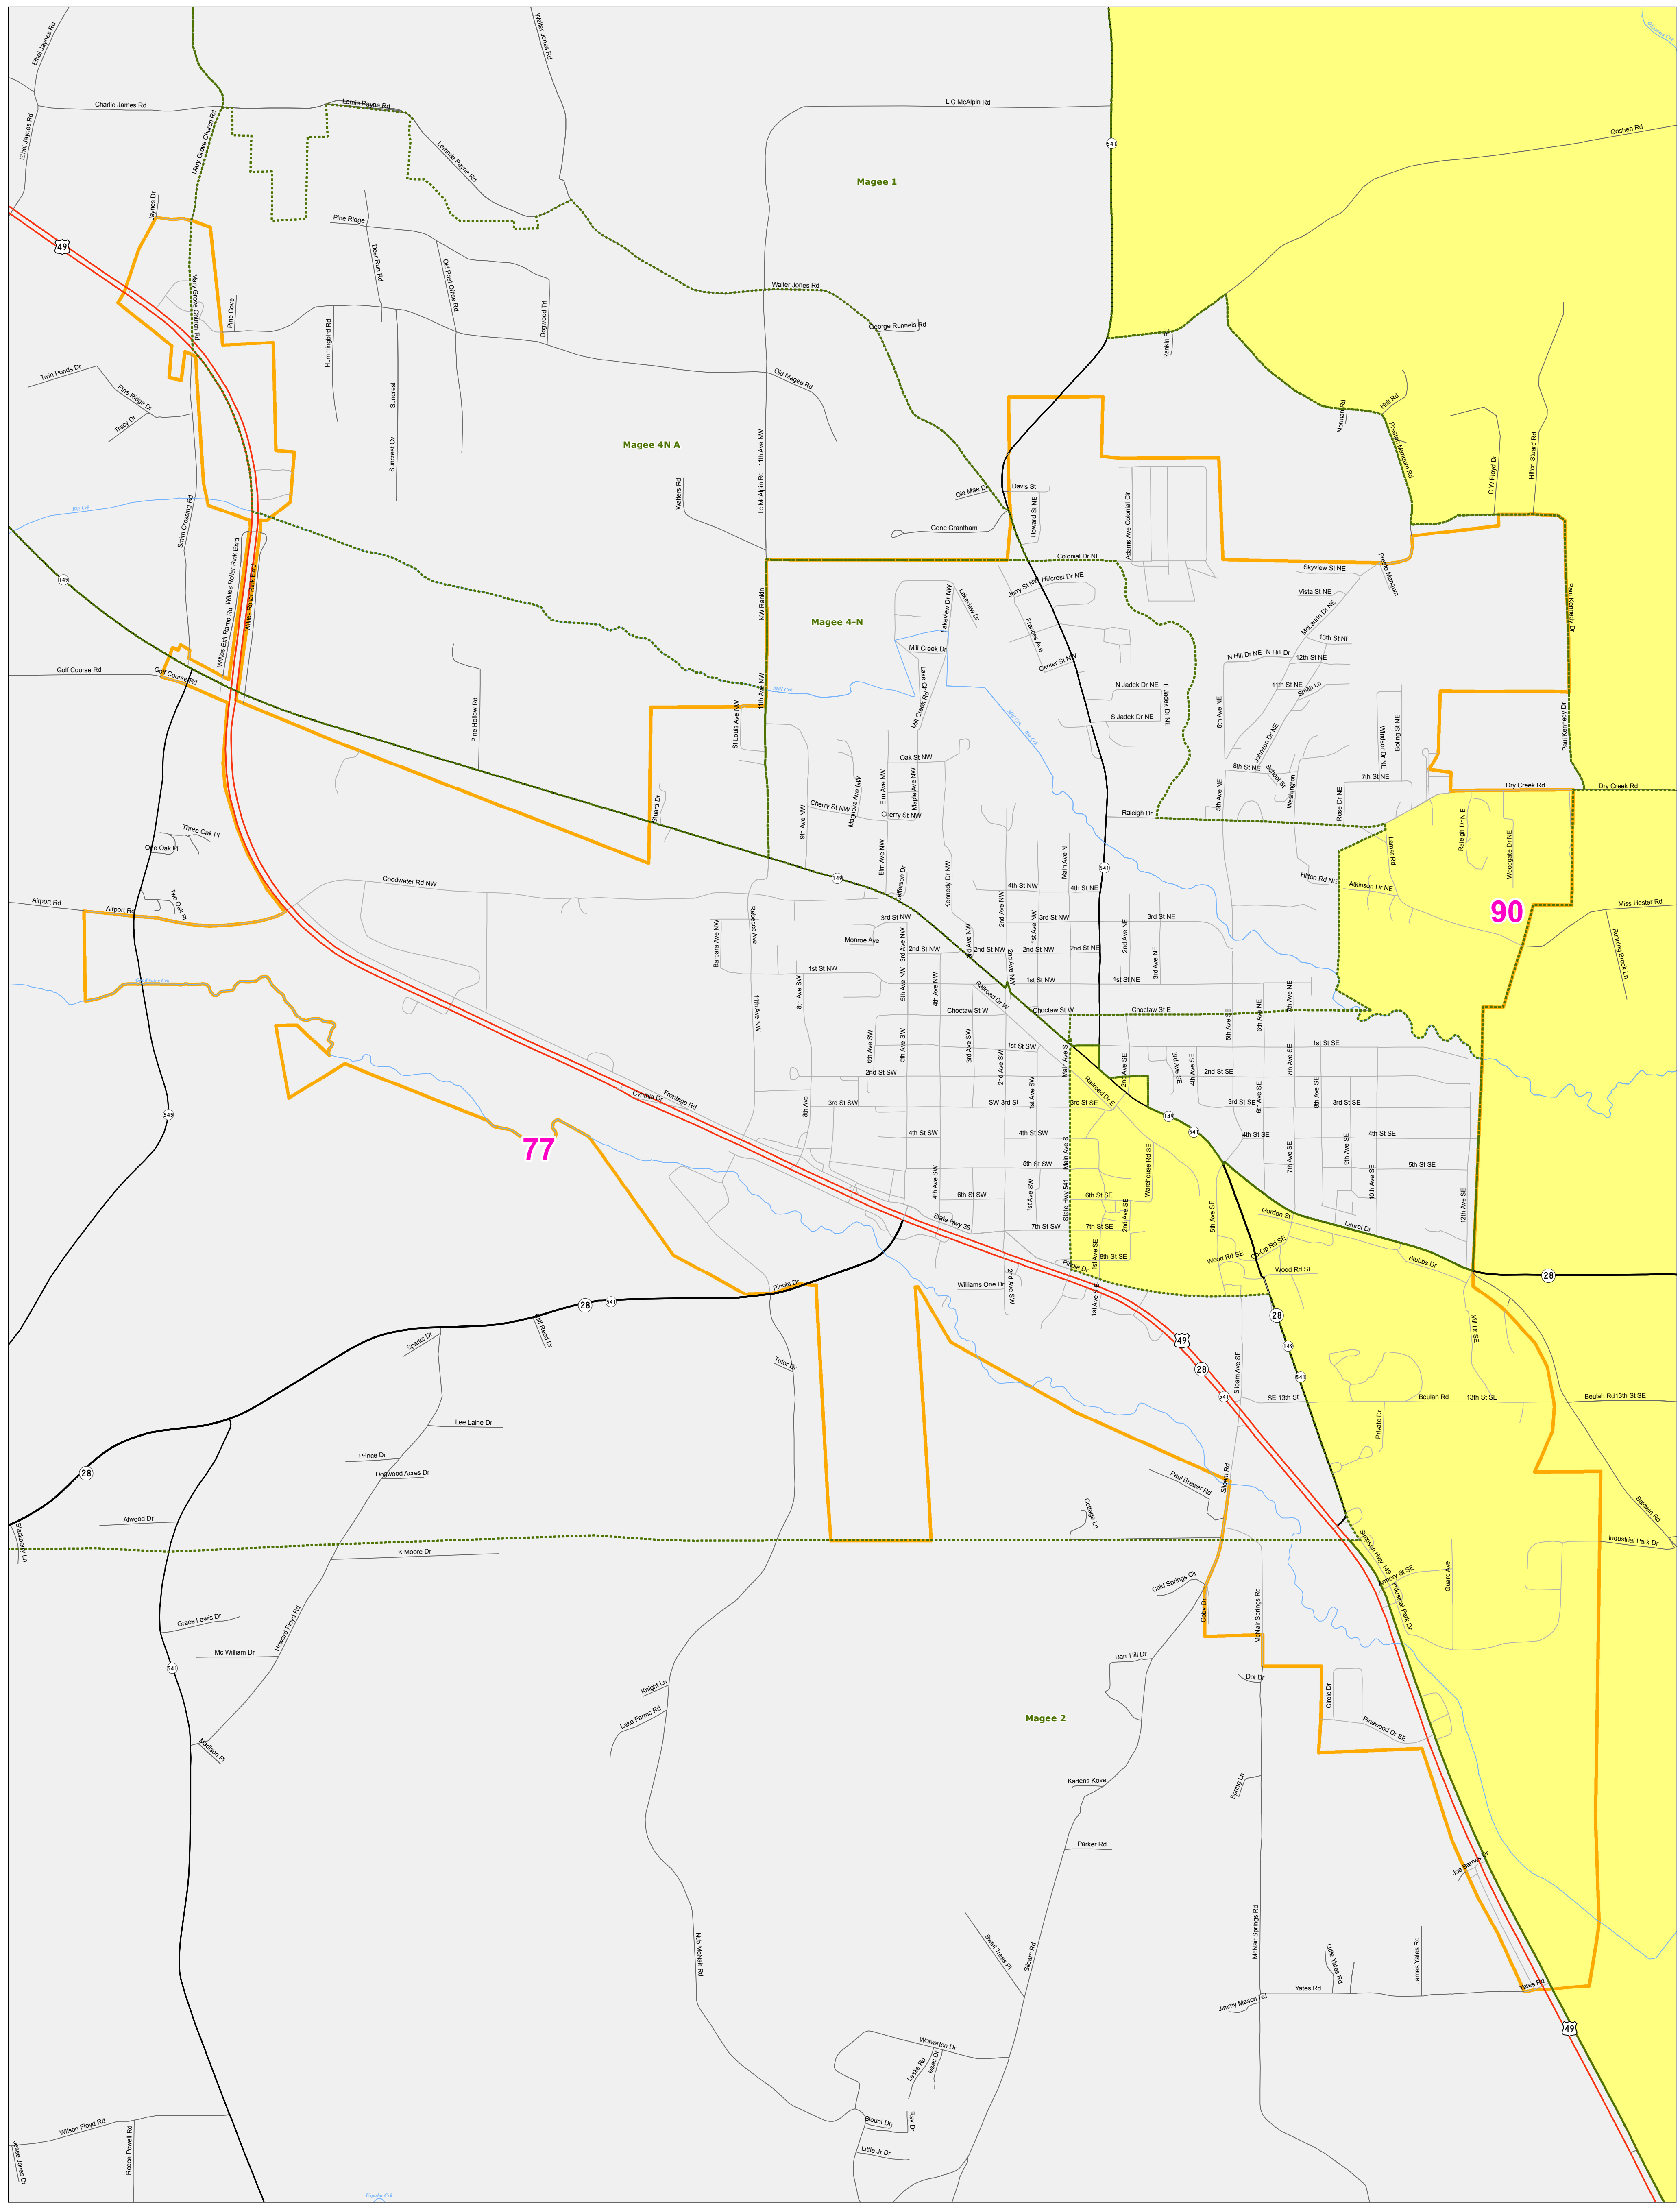

# MS House Districts - City of Magee, Simpson County

## As Adopted May 2, 2012

- Precinct Boundaries
- City Boundaries
- County Boundaries
- 1 - Interstates
- 2 - US Highways
- 3 - MS Hwys (1-99)
- 4 - MS Hwys (100-999)
- 5 - Natchez Trace
- 6 - County Roads
- 7 - City Streets
- Major Streams

Map prepared by MARIS 6/6/2012

Election Districts were compiled on a whole block basis by Legislative staff. Base data (roads, cities, precincts, and counties) were compiled by MARIS from 2010 U.S. Census Bureau TIGER Files. Although the information contained on this map is believed to be accurate, the Board of Trustees, State Institutions of Higher Learning/ MARIS, the Standing Joint Committee on Reapportionment make no warranties as to the completeness, accuracy, reliability or suitability of the data for any use, or for any conclusions derived from this map.