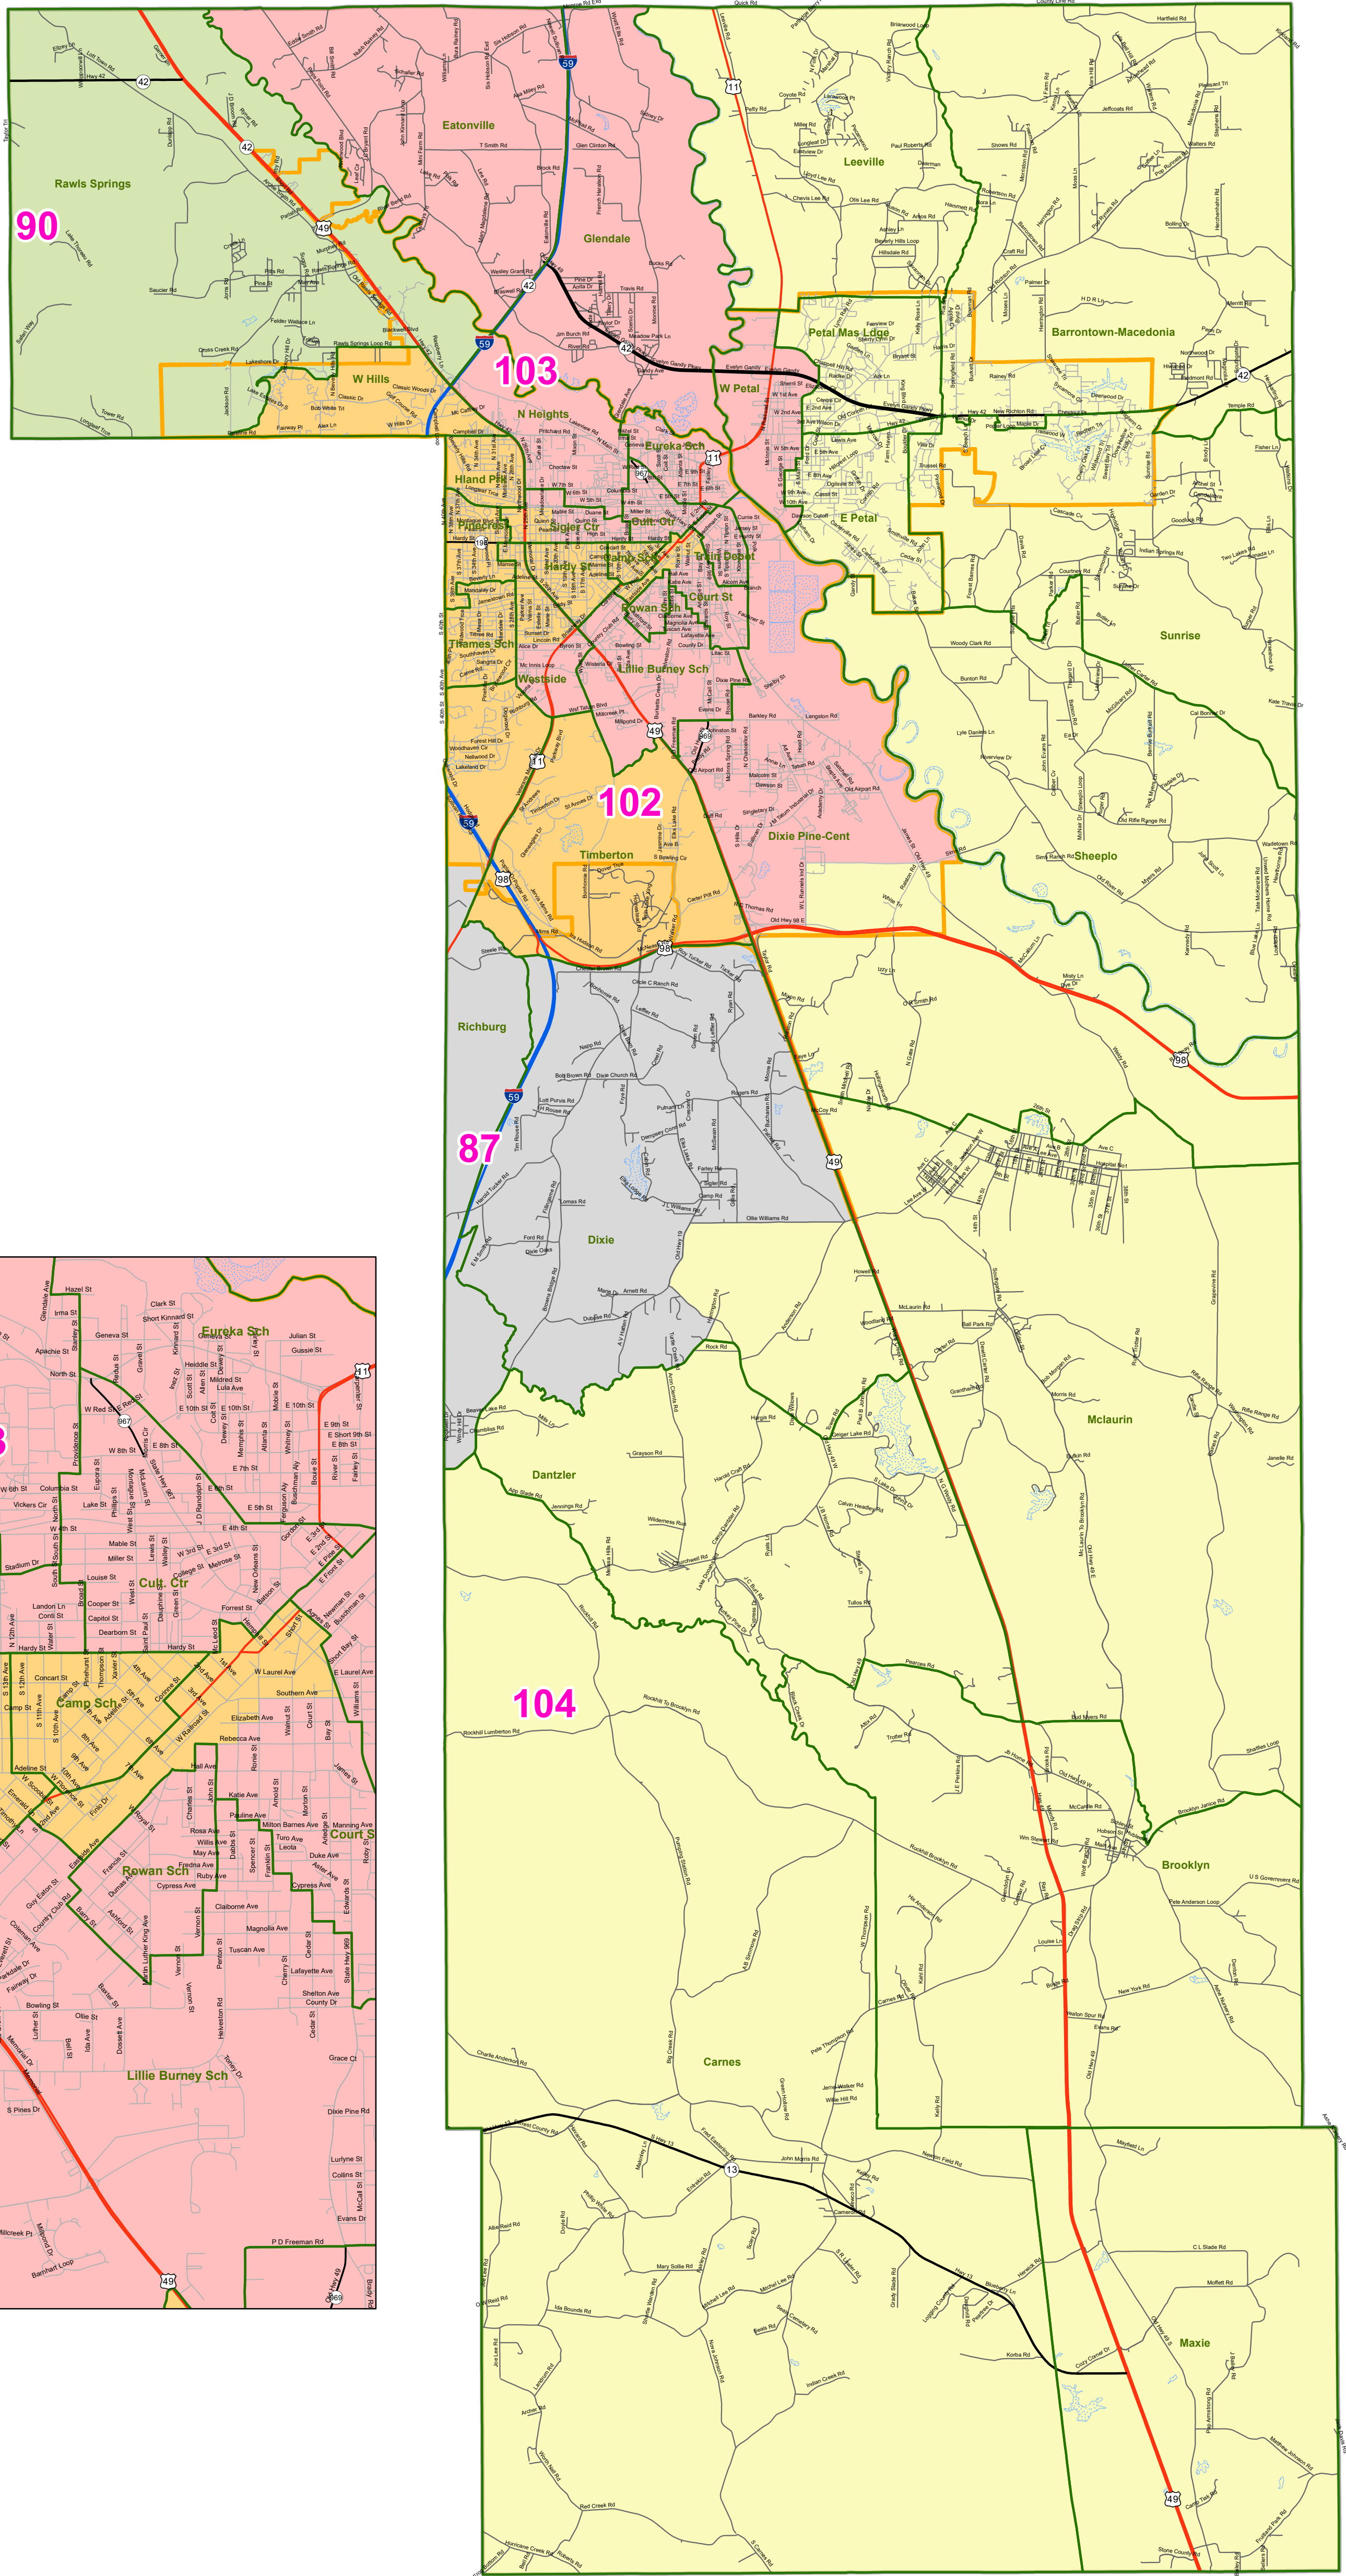

MS House Districts - Forrest County

JR1 as Amended March 29, 2022

Inset Map

- Voting Precincts
- 1 - Interstates
- 2 - US Highways
- 3 - MS Hwys (1-99)
- 4 - MS Hwys (100-999)
- 5 - Natchez Trace
- 6 - County Roads
- 7 - City Streets
- Rivers
- Lakes/Ponds
- Cities
- County Borders

Map prepared by MARIS 4/13/2022

Election Districts were compiled on a whole block basis by Legislative staff. Base data (roads, cities, precincts, and counties) were compiled by MARIS from 2020 U.S. Census Bureau TIGER Files. Although the information contained on this map is believed to be accurate, the Board of Trustees, State Institutions of Higher Learning/ MARIS, the Standing Joint Committee on Reapportionment make no warranties as to the completeness, accuracy, reliability or suitability of the data for any use, or for any conclusions derived from this map.