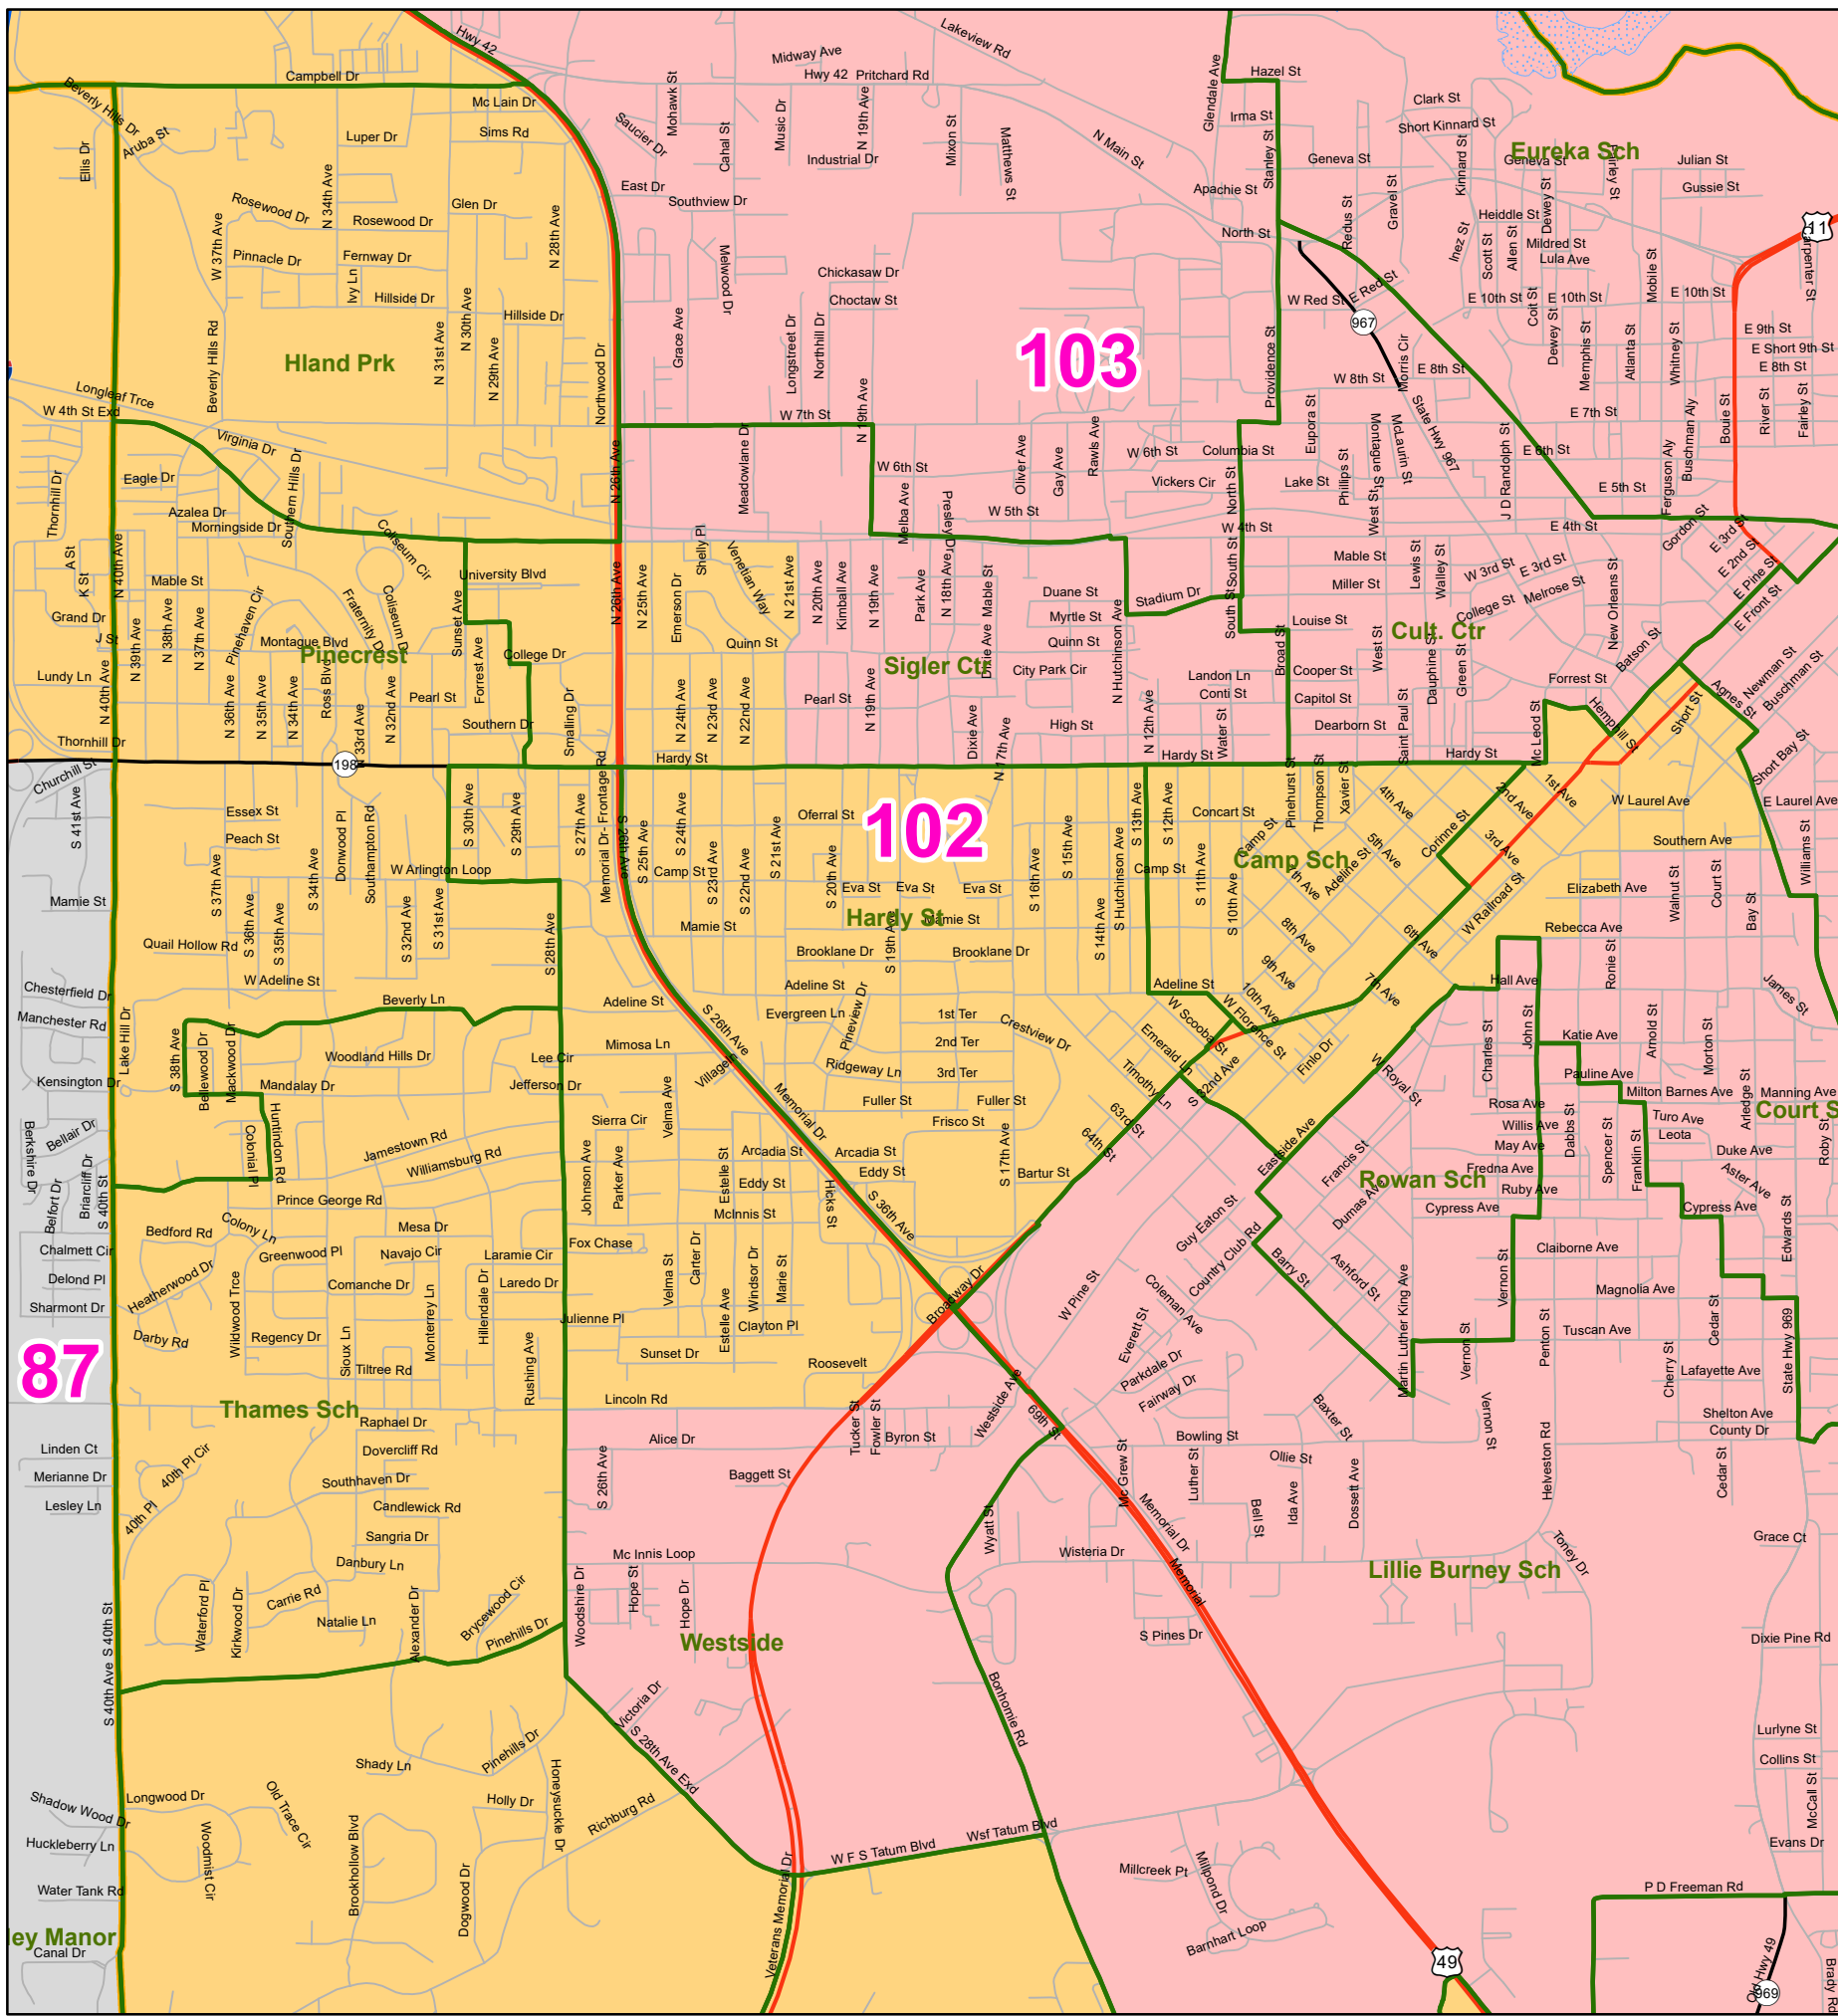

MS House Districts - Forrest County

JR1 as Amended March 29, 2022

Inset Map

- Voting Precincts
- 1 - Interstates
- 2 - US Highways
- 3 - MS Hwys (1-99)
- 4 - MS Hwys (100-999)
- 5 - Natchez Trace
- 6 - County Roads
- 7 - City Streets
- Rivers
- Lakes/Ponds
- Cities
- County Borders

Map prepared by MARIS 4/13/2022

Election Districts were compiled on a whole block basis by Legislative staff. Base data (roads, cities, precincts, and counties) were compiled by MARIS from 2020 U.S. Census Bureau TIGER Files. Although the information contained on this map is believed to be accurate, the Board of Trustees, State Institutions of Higher Learning/ MARIS, the Standing Joint Committee on Reapportionment make no warranties as to the completeness, accuracy, reliability or suitability of the data for any use, or for any conclusions derived from this map.