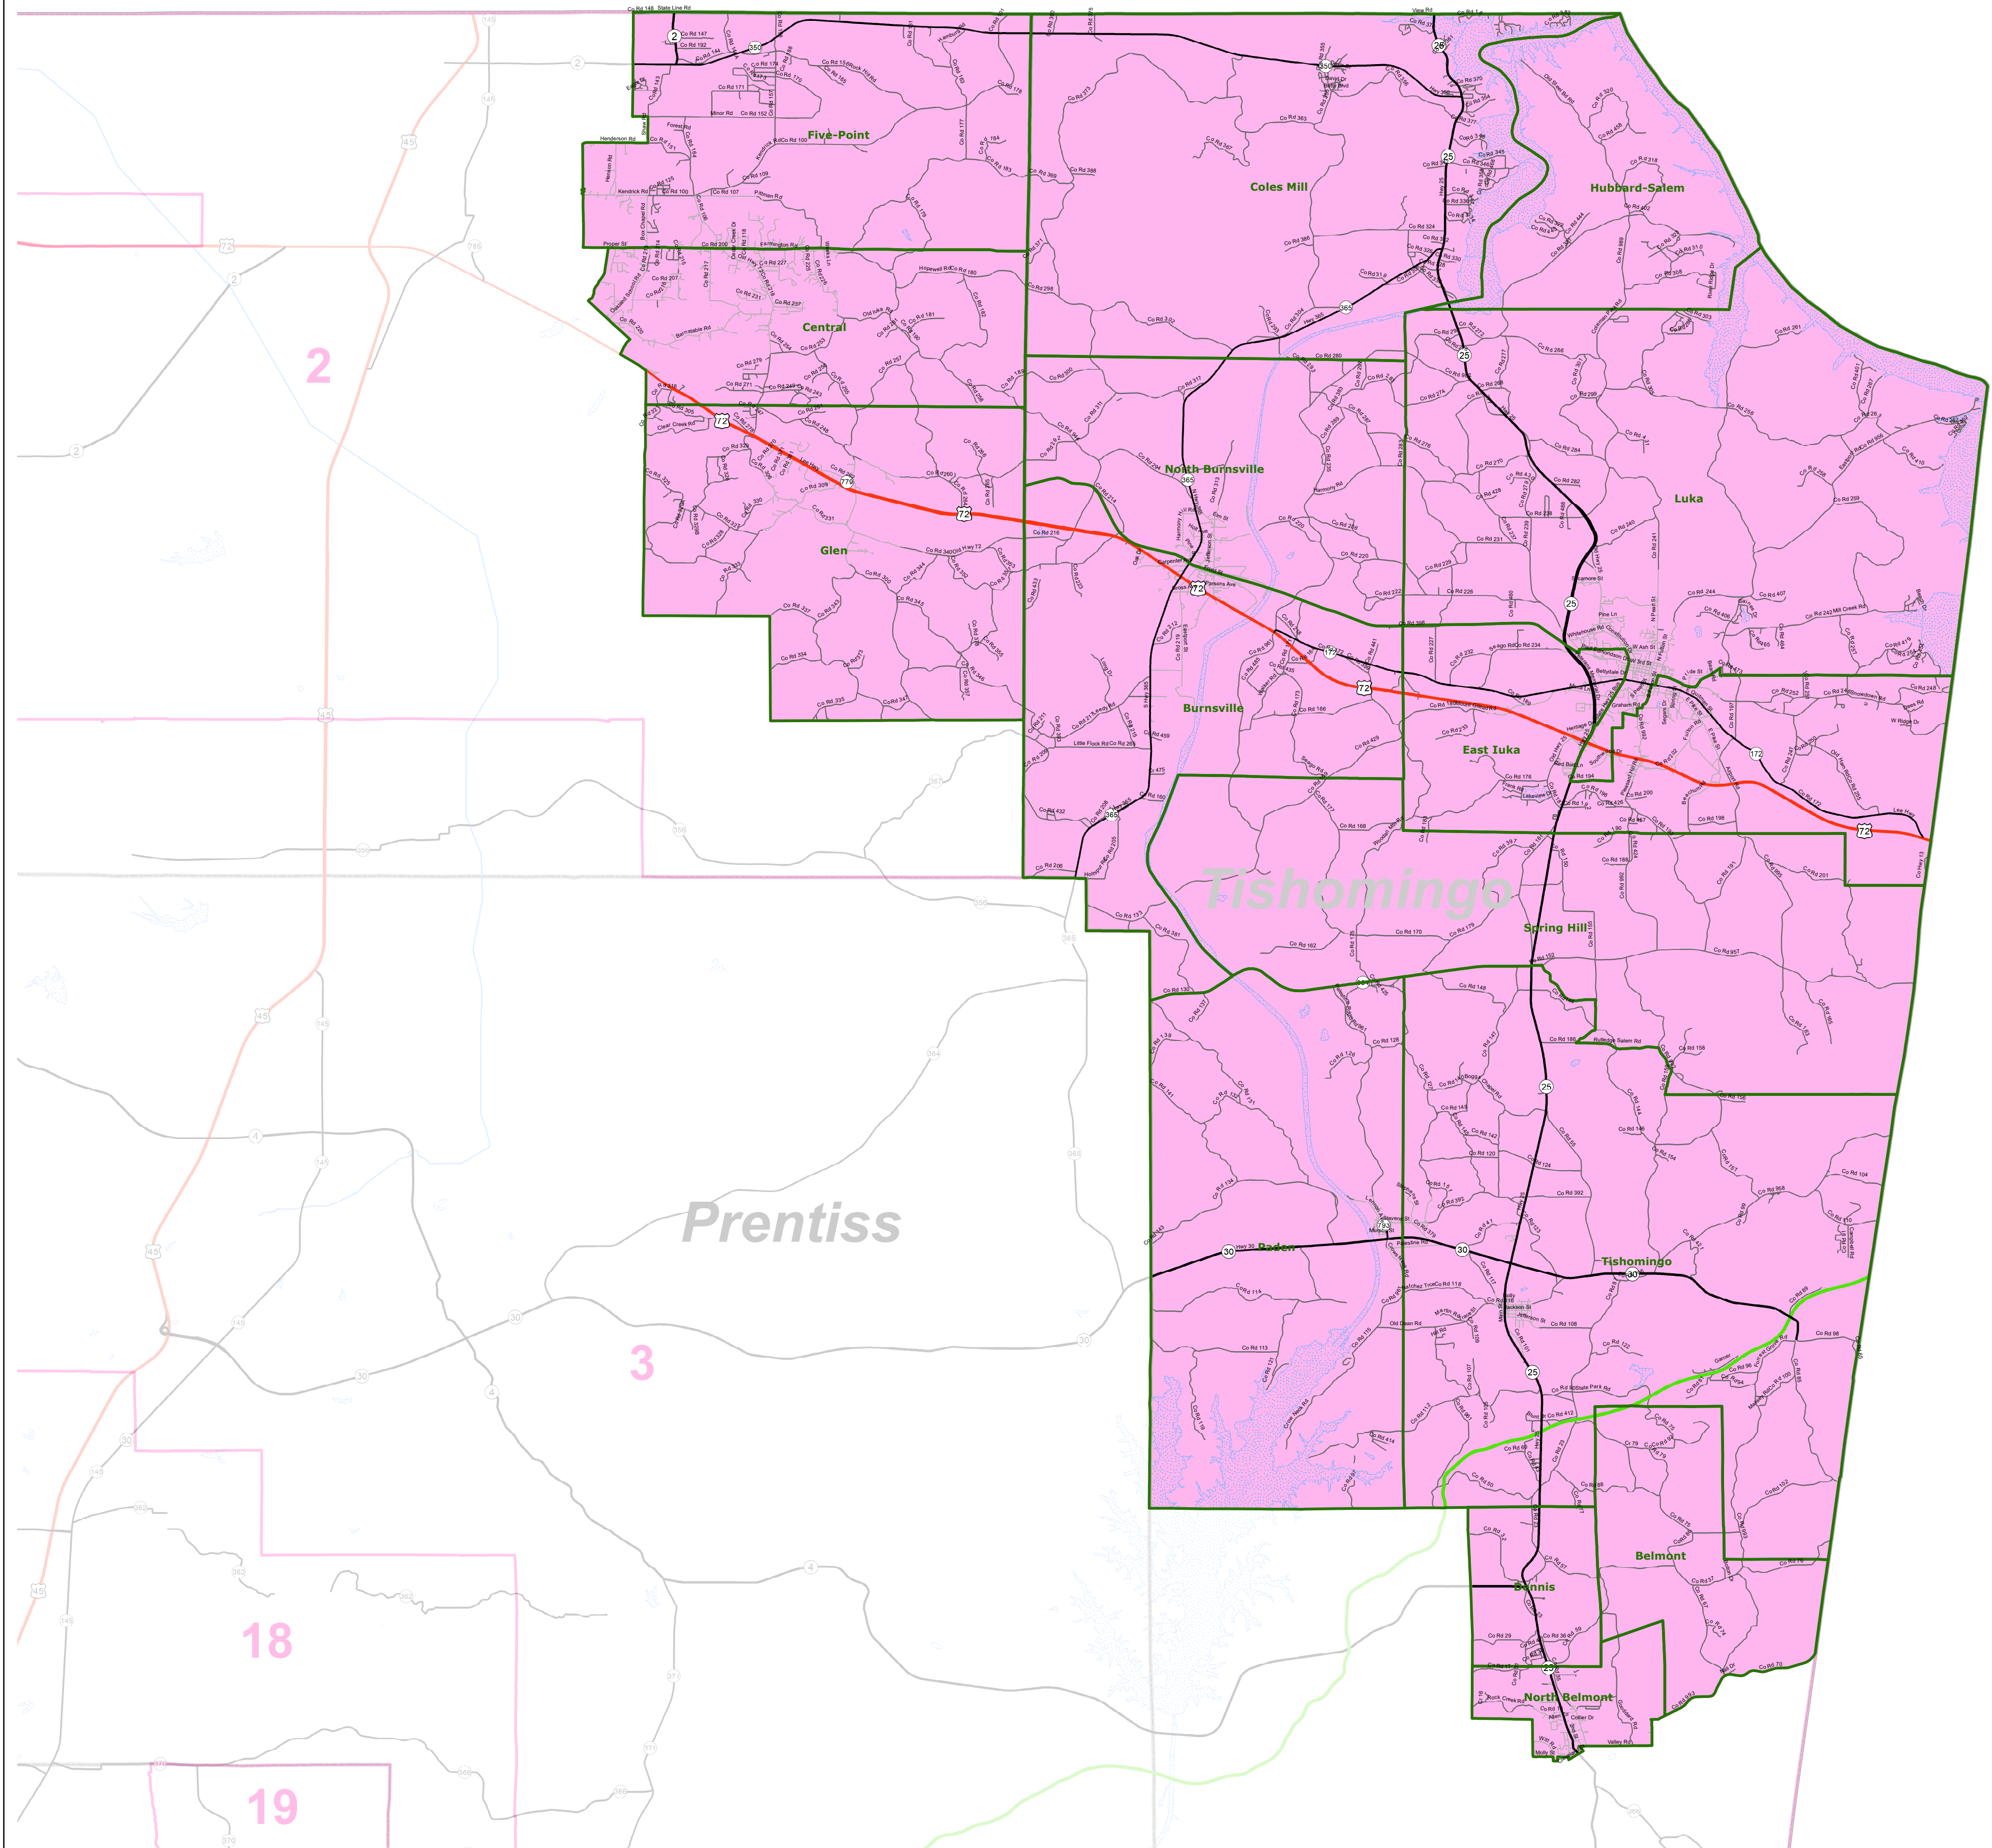

MS House District 1

March 2022