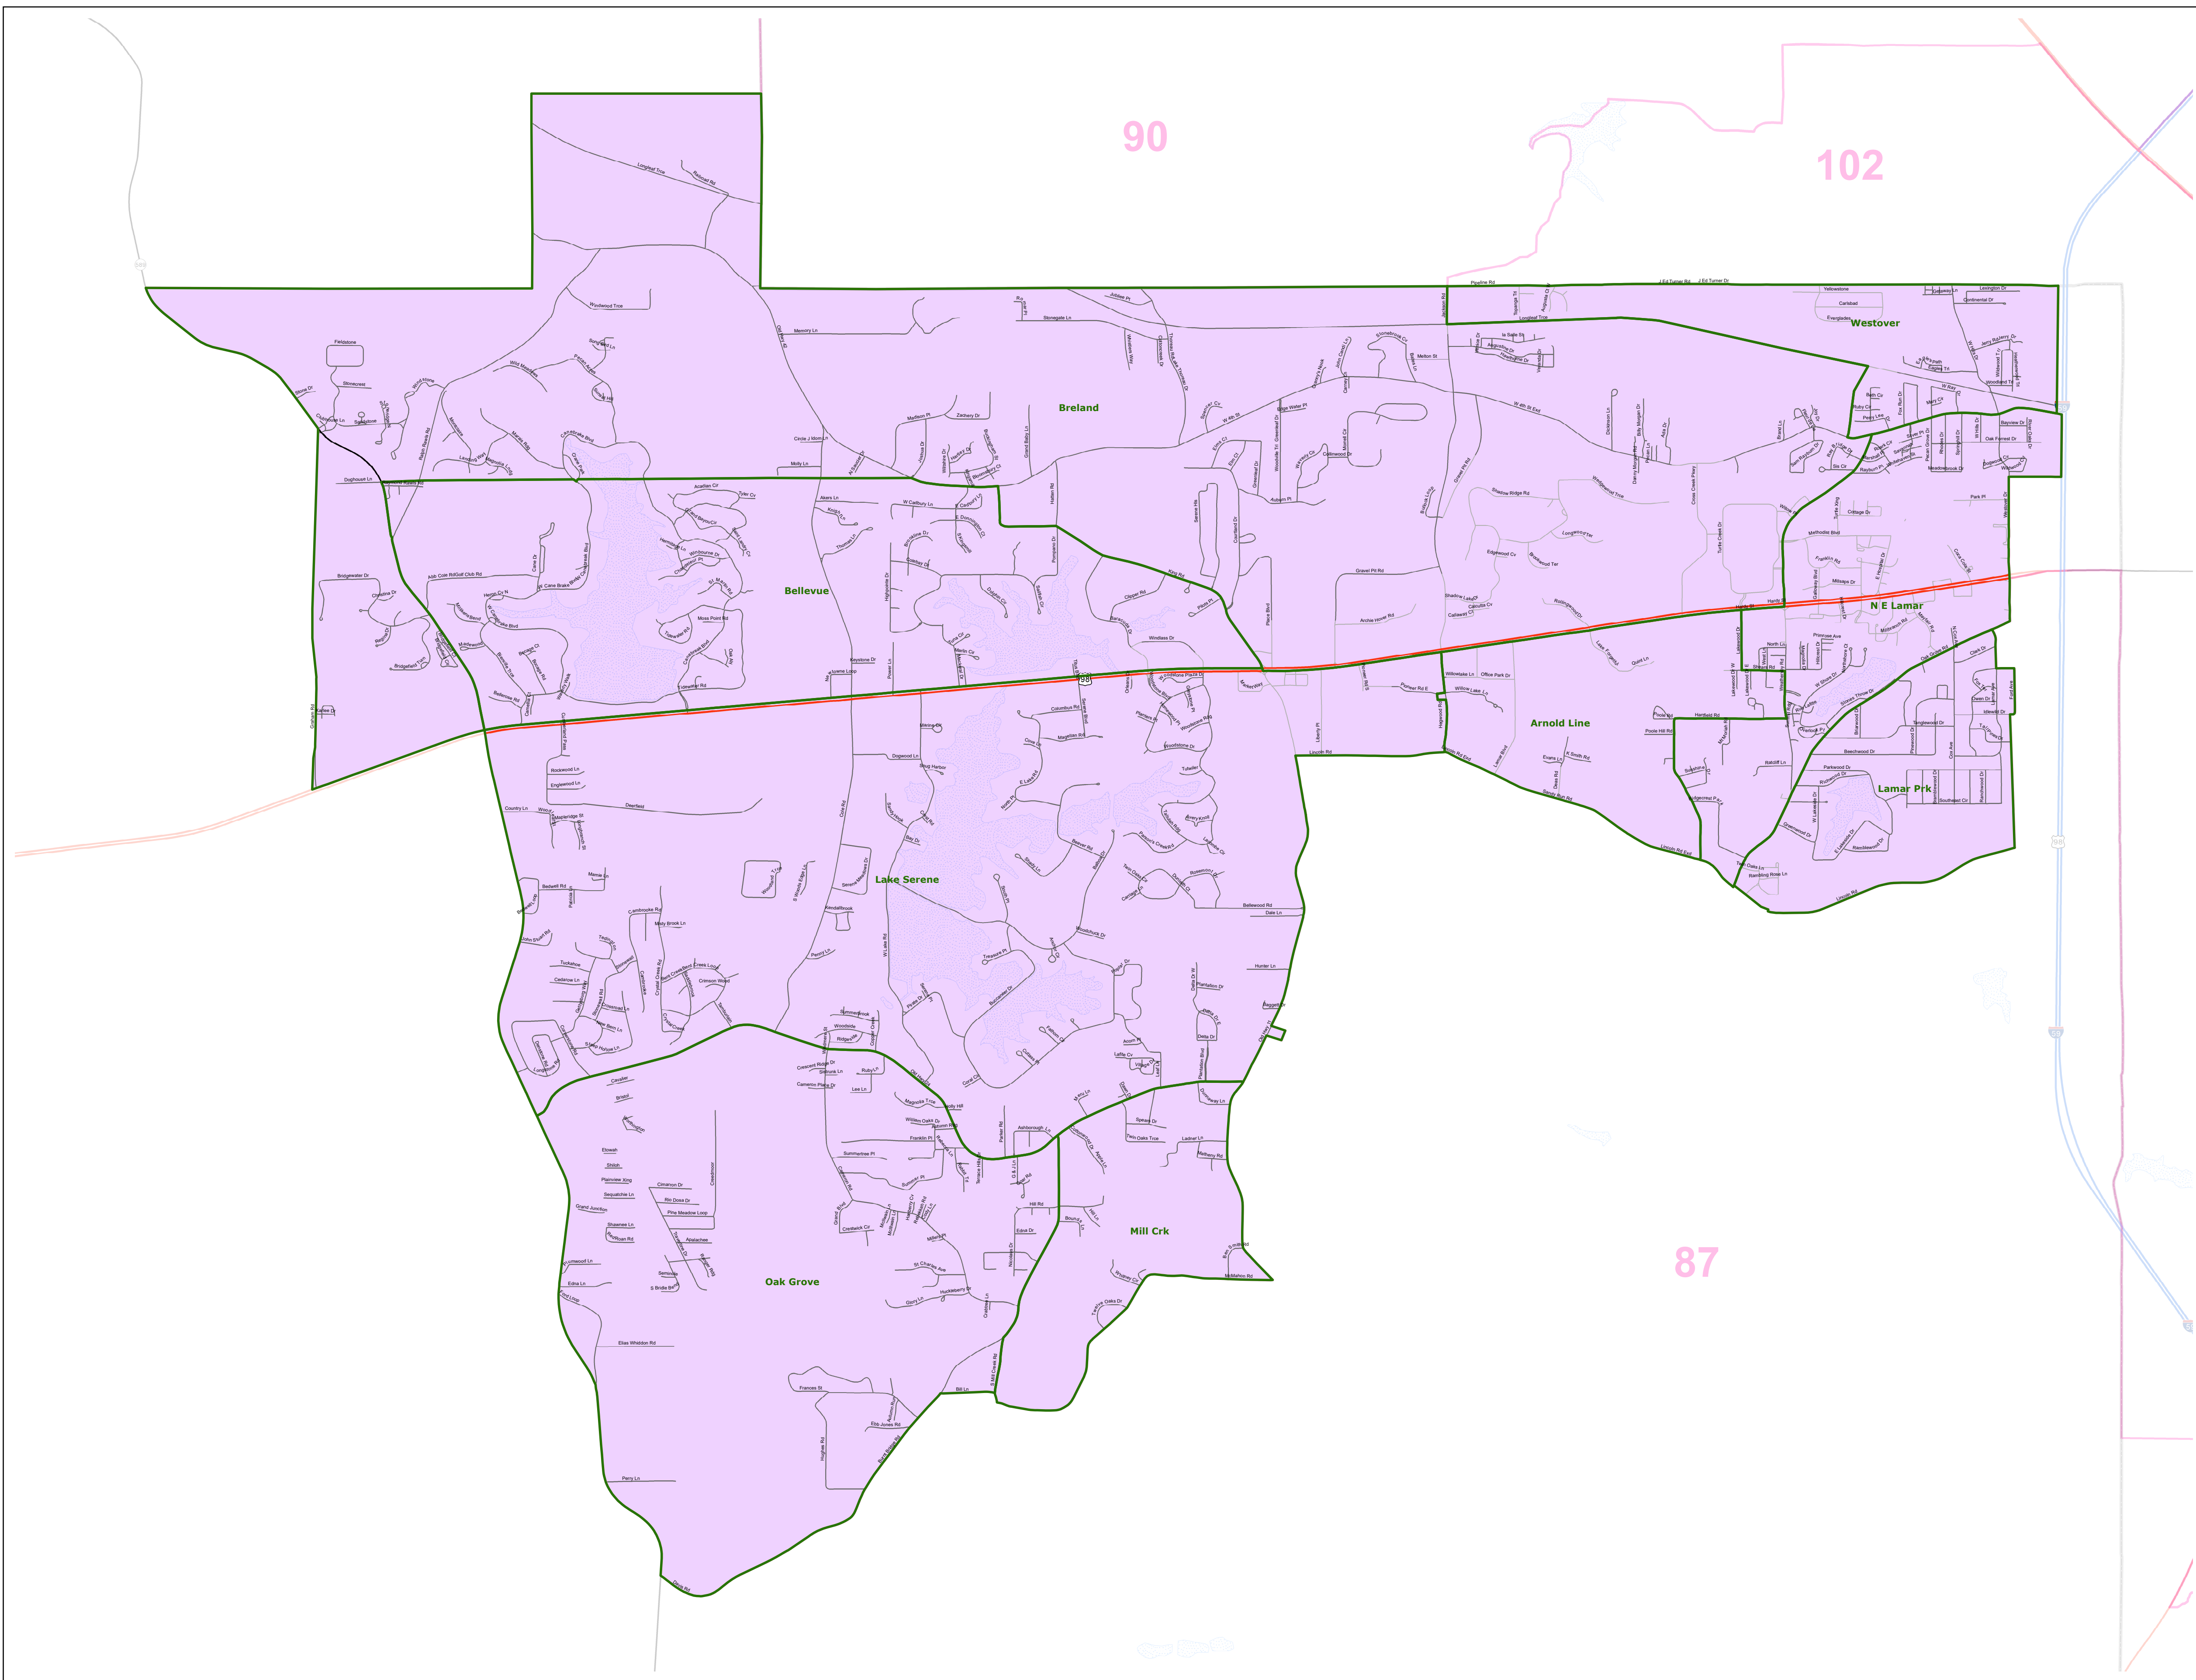

MS House District 101

March 2022

- Voting Precincts
- 1 - Interstates
- 2 - US Highways
- 3 - MS Hwys (1 -99)
- 4 - MS Hwys (100-999)
- 5 - Natchez Trace
- 6 - County Roads
- 7 - City Streets
- 8 - Trails
- River
- Counties
- Lakes/Ponds