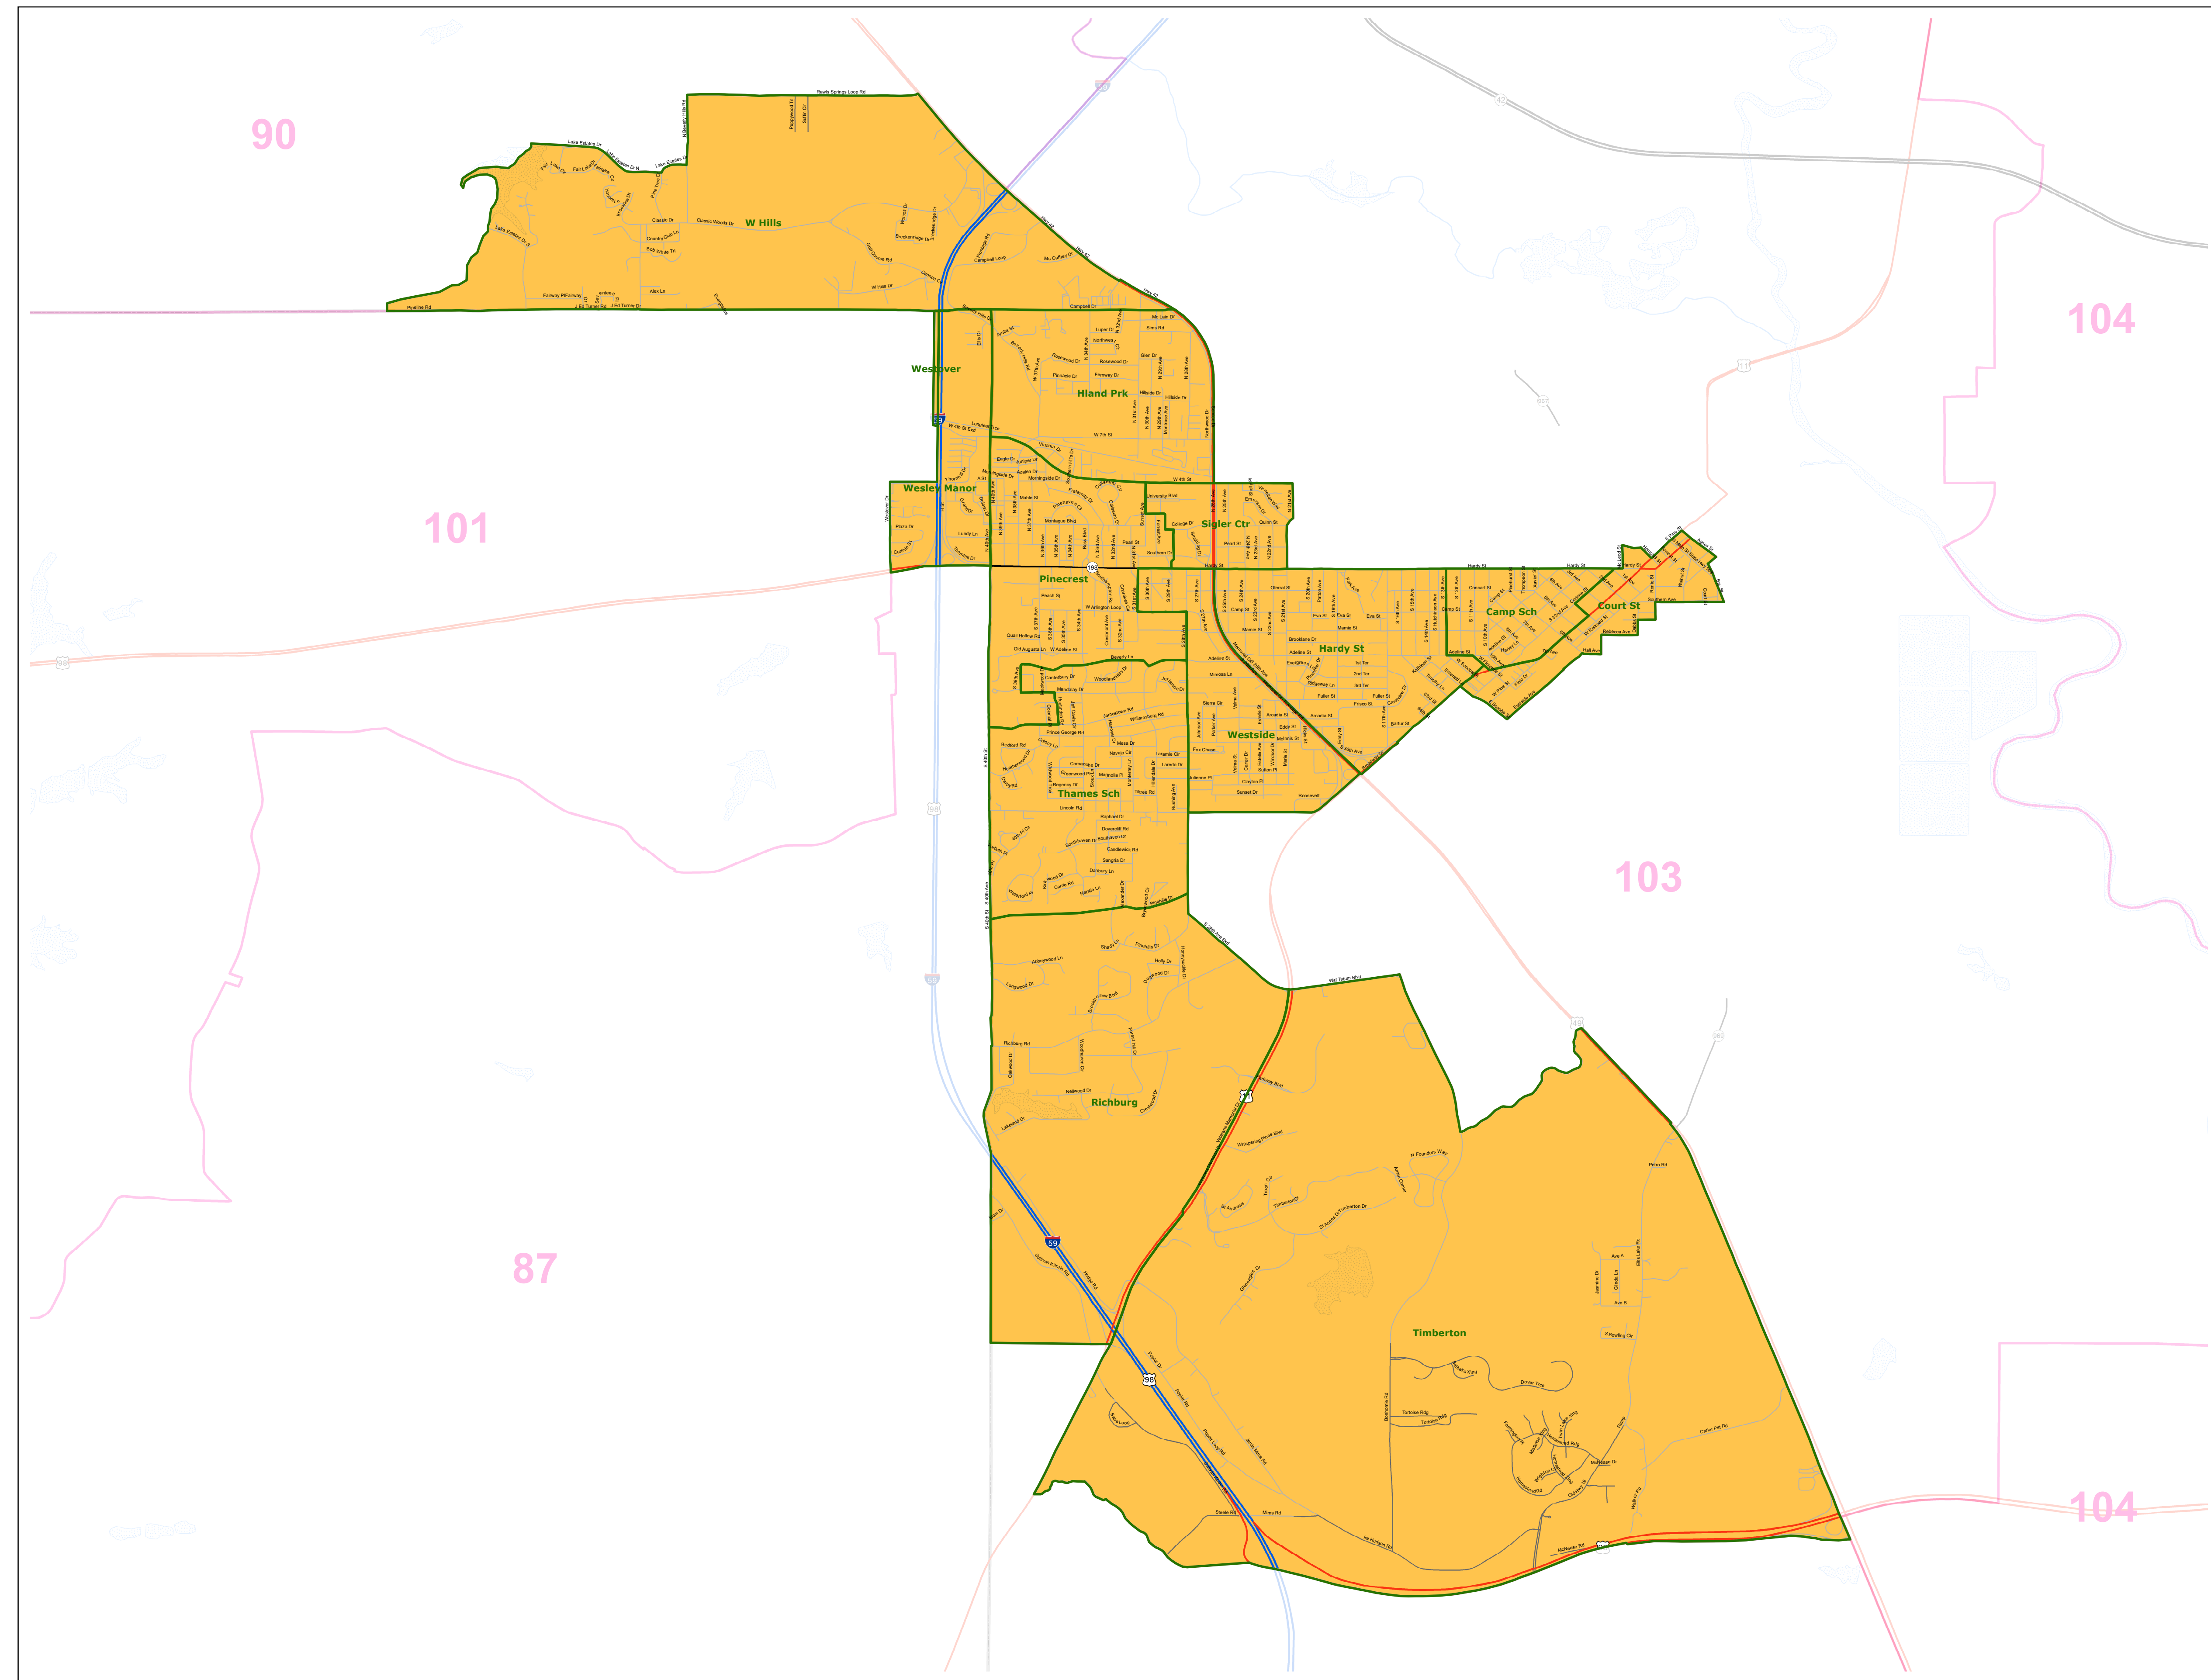

MS House District 102

March 2022

- Voting Precincts
- 1 - Interstates
- 2 - US Highways
- 3 - MS Hwys (1 -99)
- 4 - MS Hwys (100-999)
- 5 - Natchez Trace
- 6 - County Roads
- 7 - City Streets
- 8 - Trails
- River
- Counties
- Lakes/Ponds