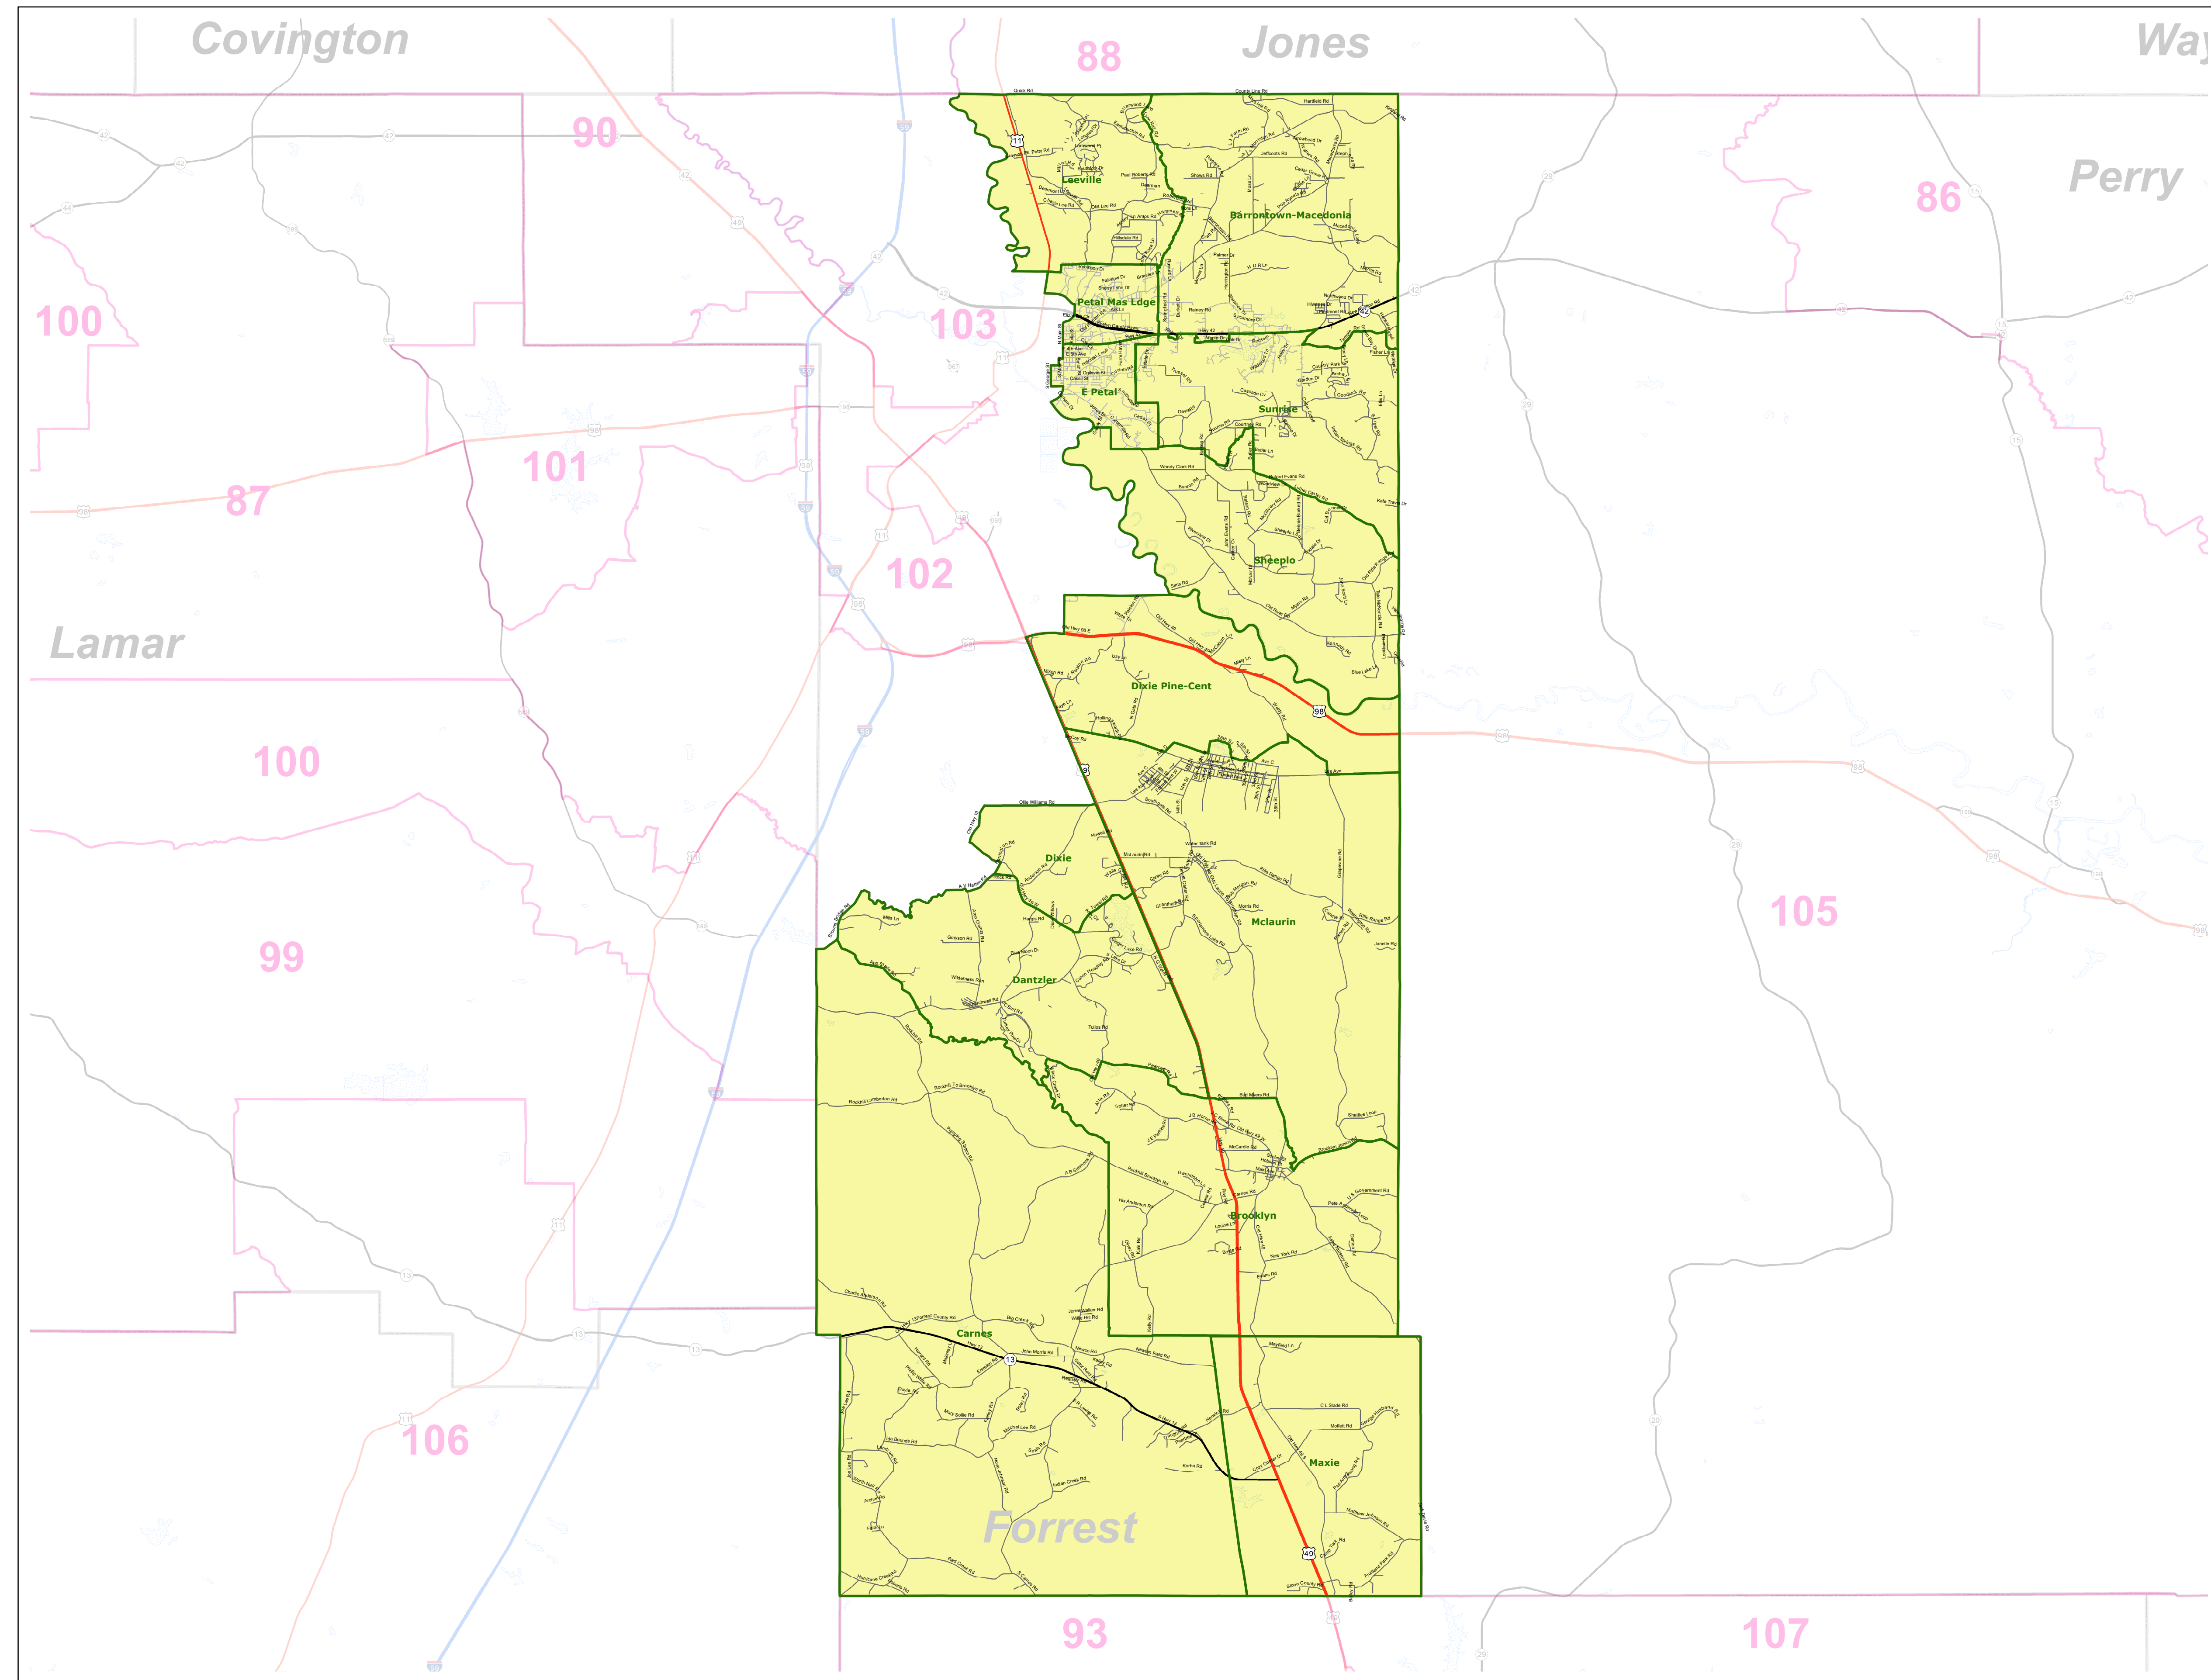

MS House District 104

March 2022

- Voting Precincts
- 1 - Interstates
- 2 - US Highways
- 3 - MS Hwys (1 -99)
- 4 - MS Hwys (100-999)
- 5 - Natchez Trace
- 6 - County Roads
- 7 - City Streets
- 8 - Trails
- River
- Counties
- Lakes/Ponds