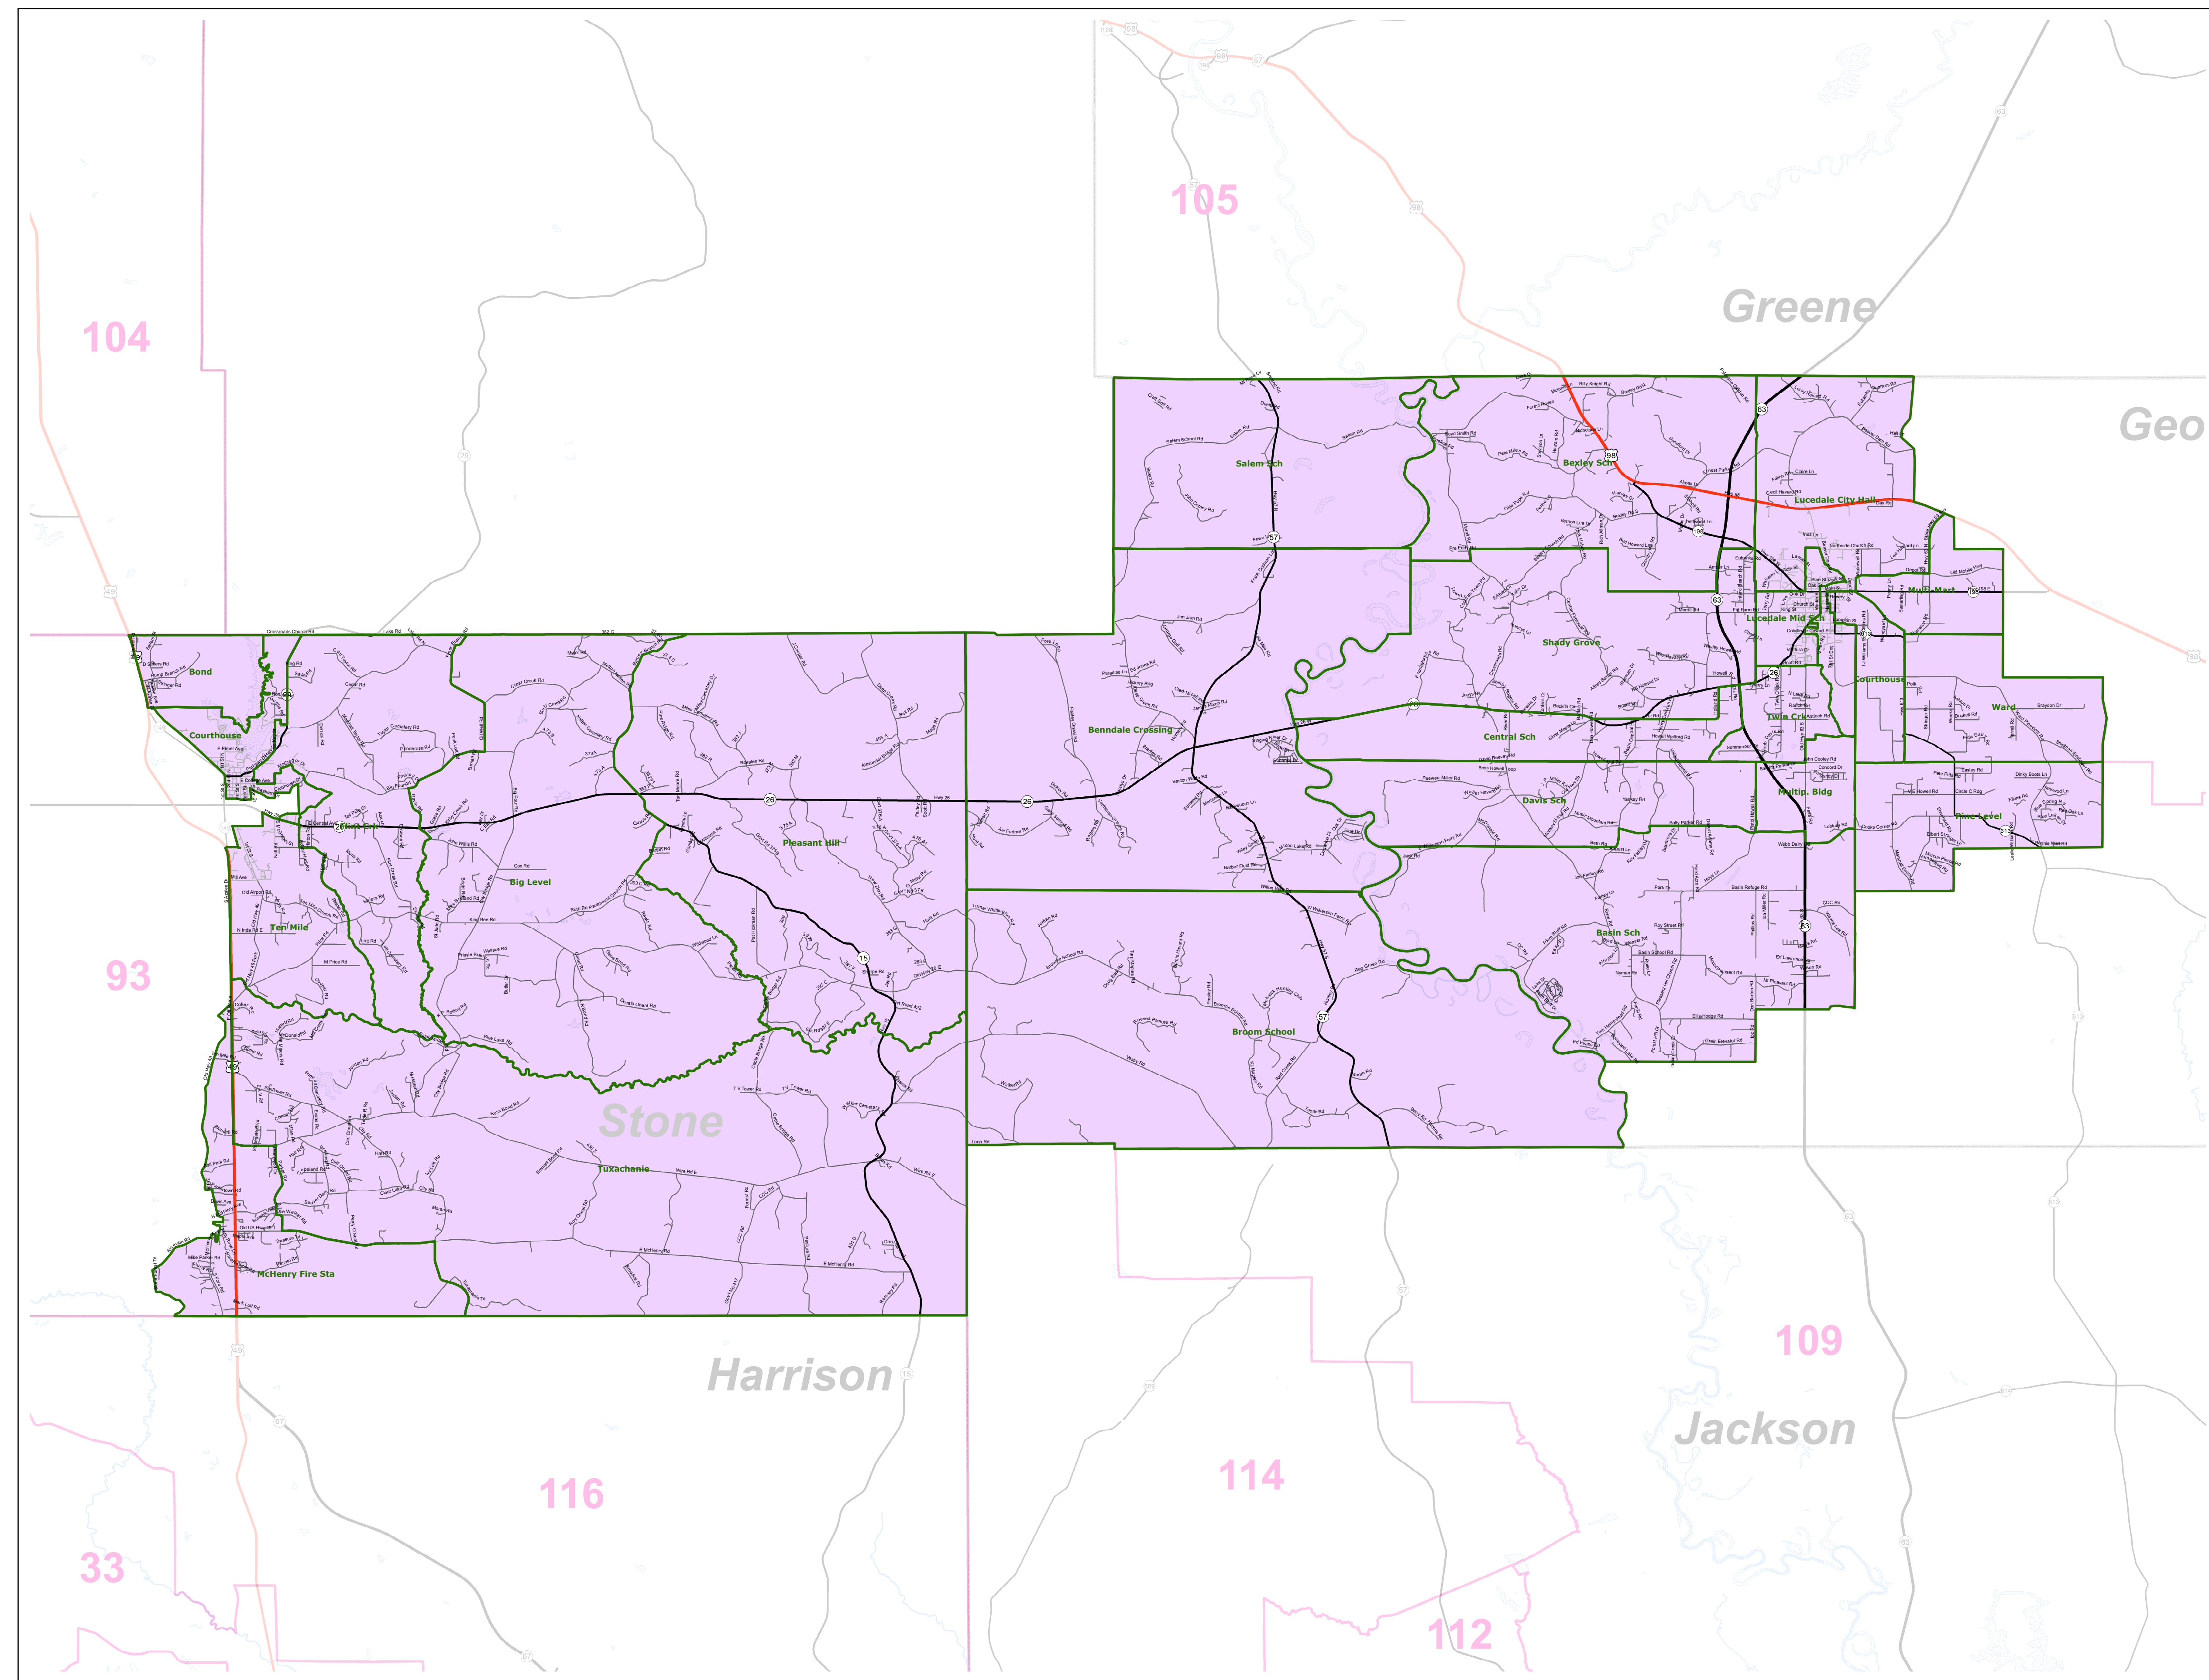

MS House District 107

March 2022

- Voting Precincts
- 1 - Interstates
- 2 - US Highways
- 3 - MS Hwys (1 -99)
- 4 - MS Hwys (100-999)
- 5 - Natchez Trace
- 6 - County Roads
- 7 - City Streets
- 8 - Trails
- River
- Counties
- Lakes/Ponds