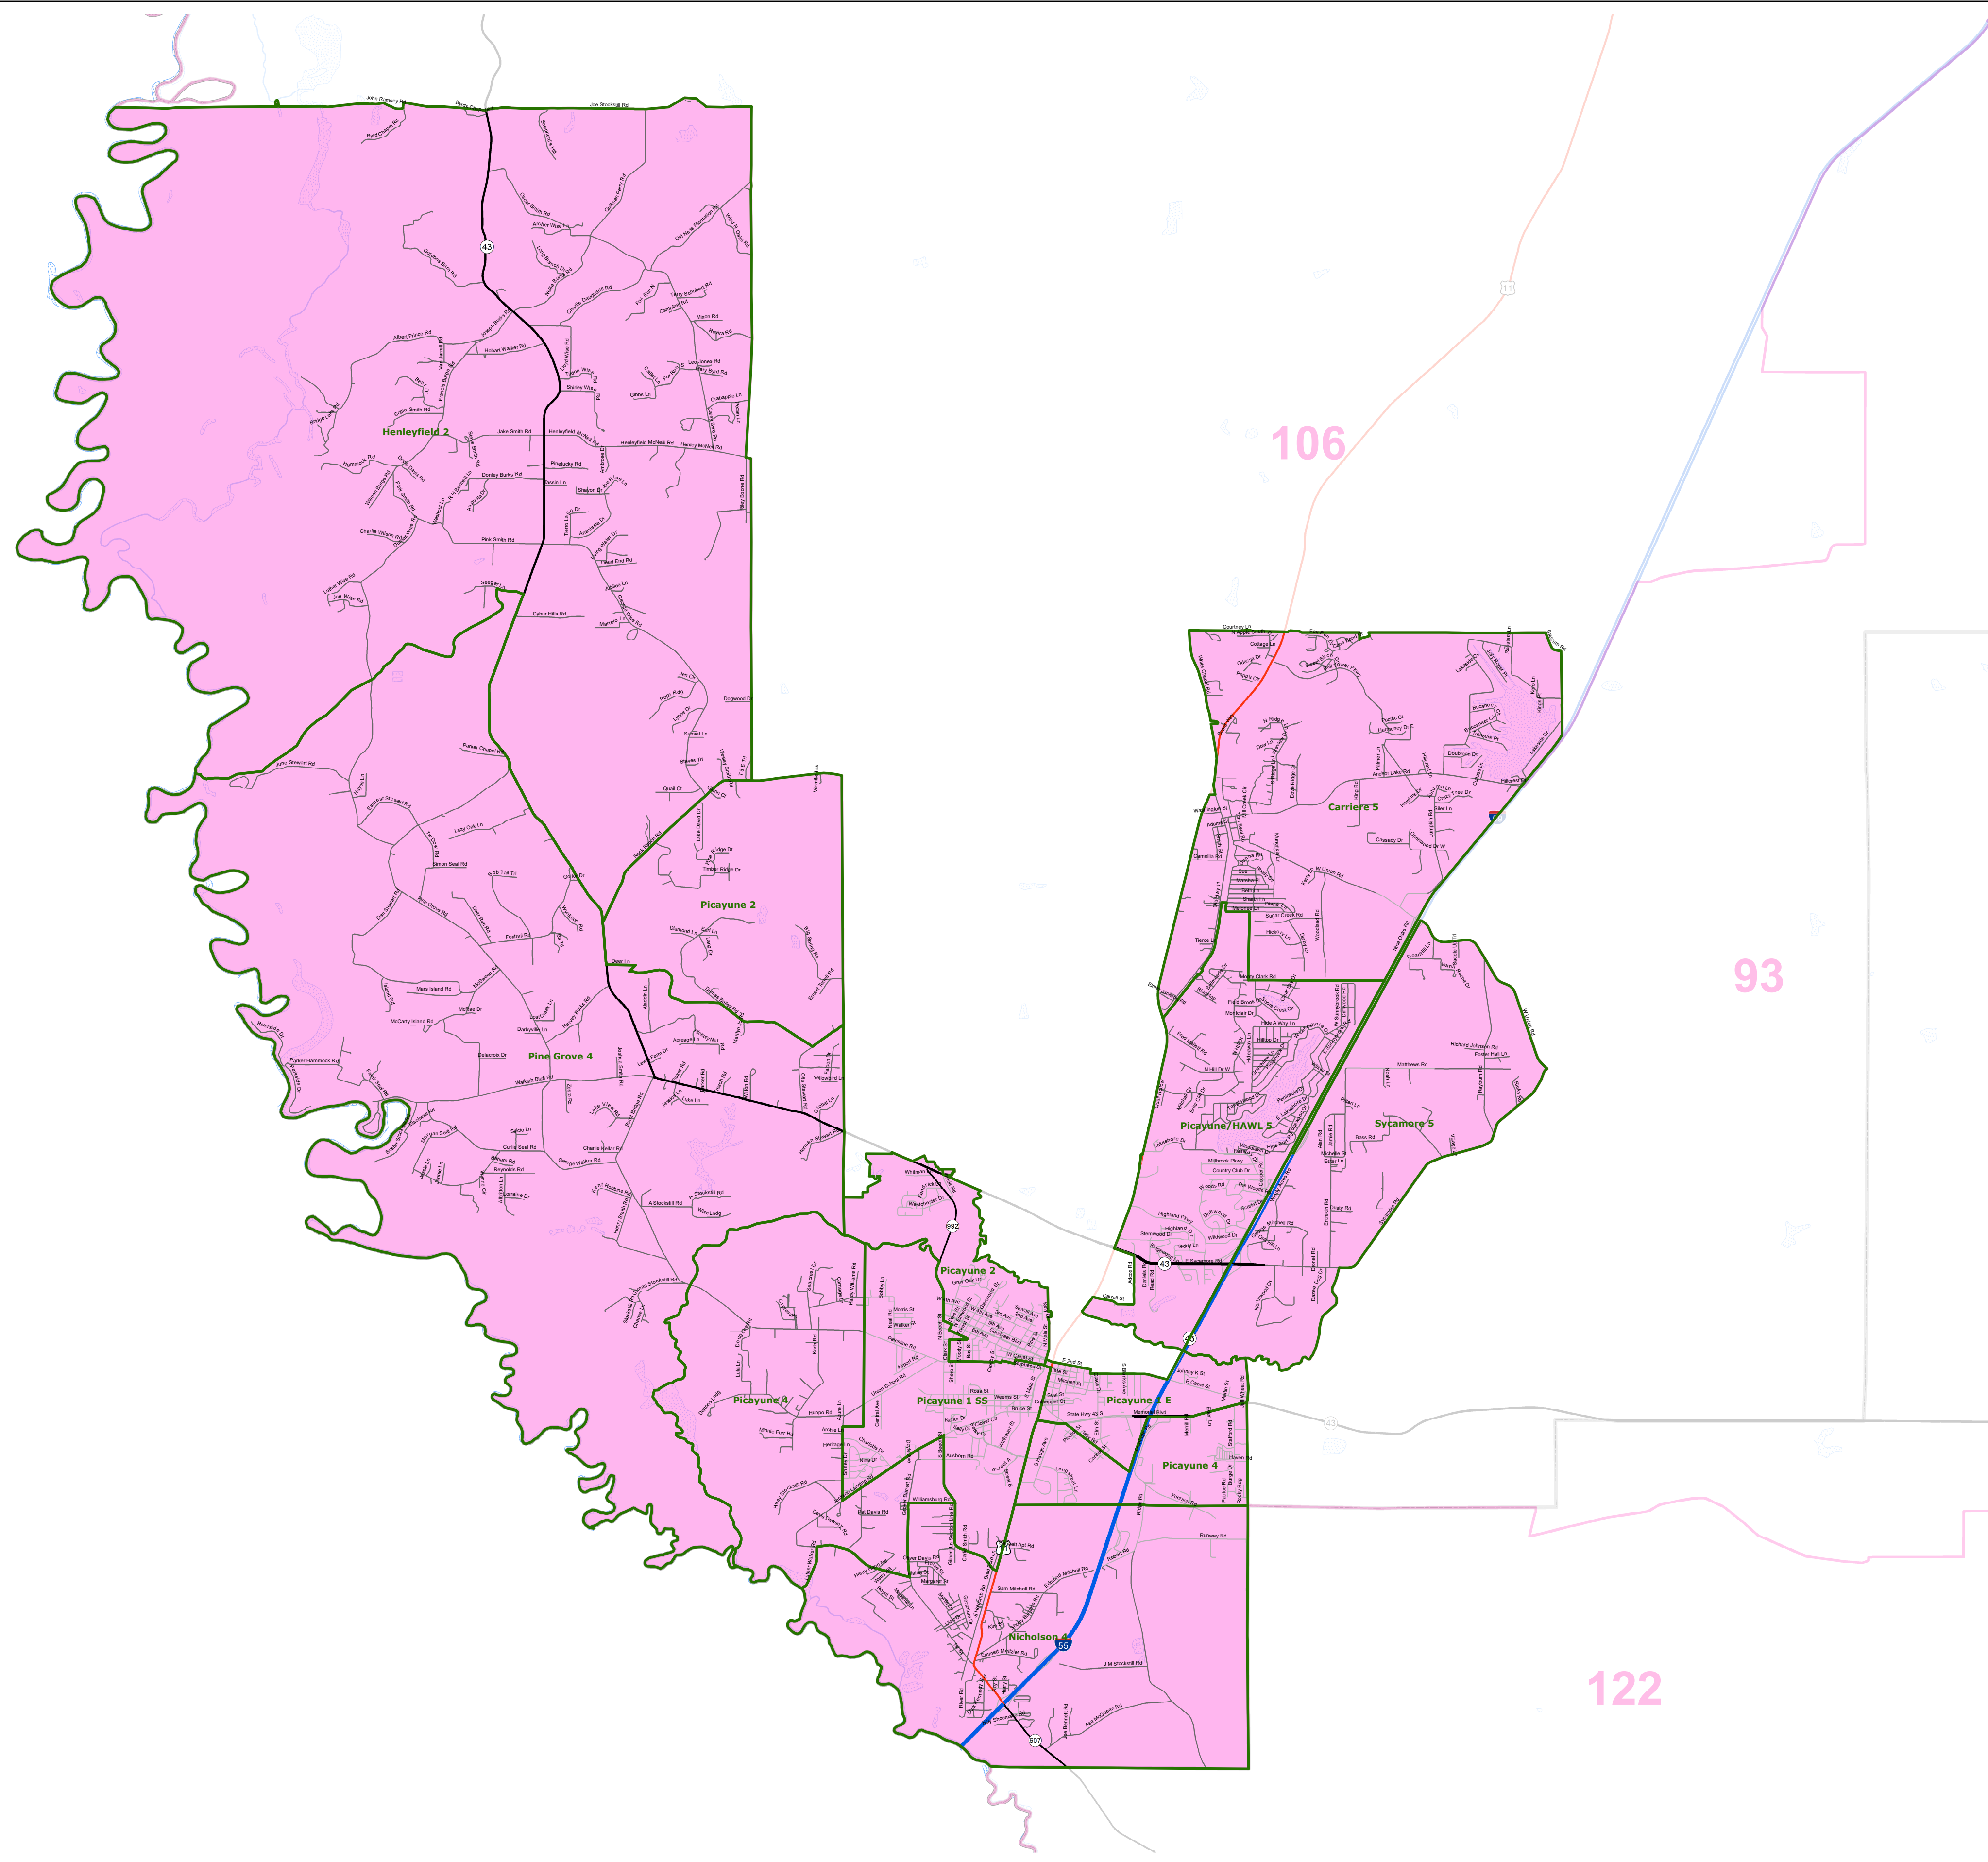

MS House District 108

March 2022

- Voting Precincts
- 1 - Interstates
- 2 - US Highways
- 3 - MS Hwys (1 -99)
- 4 - MS Hwys (100-999)
- 5 - Natchez Trace
- 6 - County Roads
- 7 - City Streets
- 8 - Trails
- River
- Counties
- Lakes/Ponds