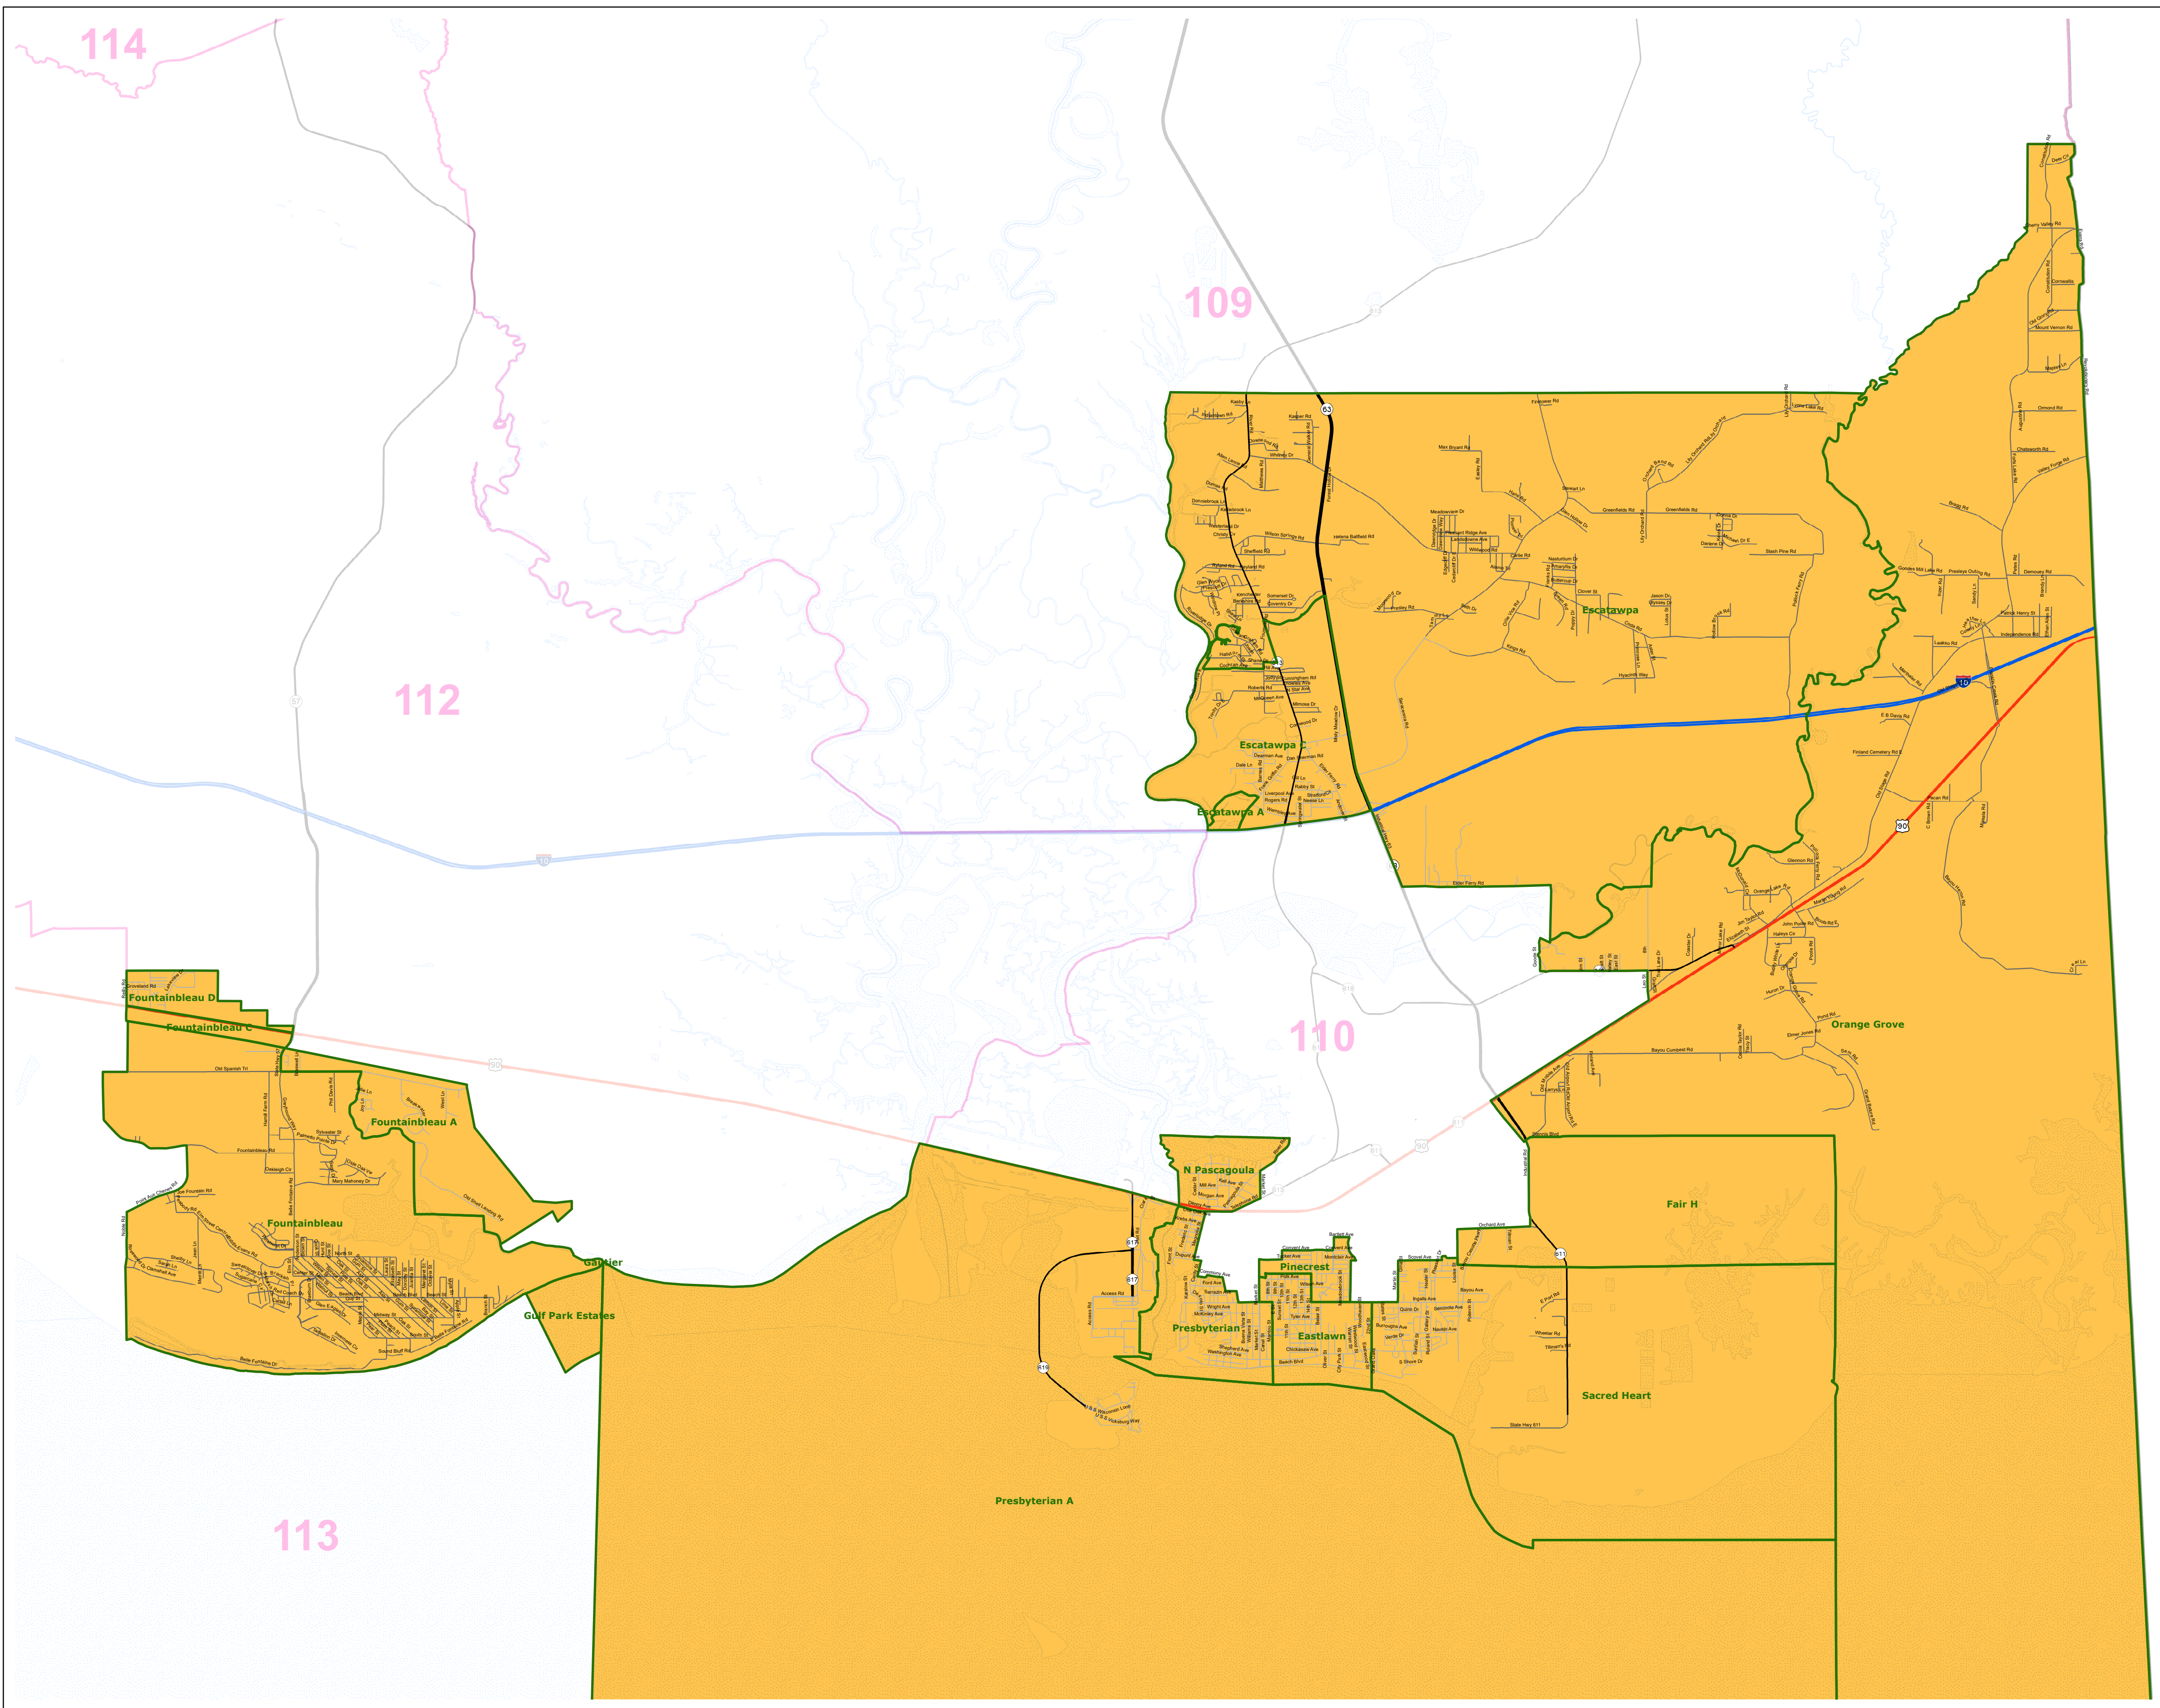

MS House District 111

March 2022