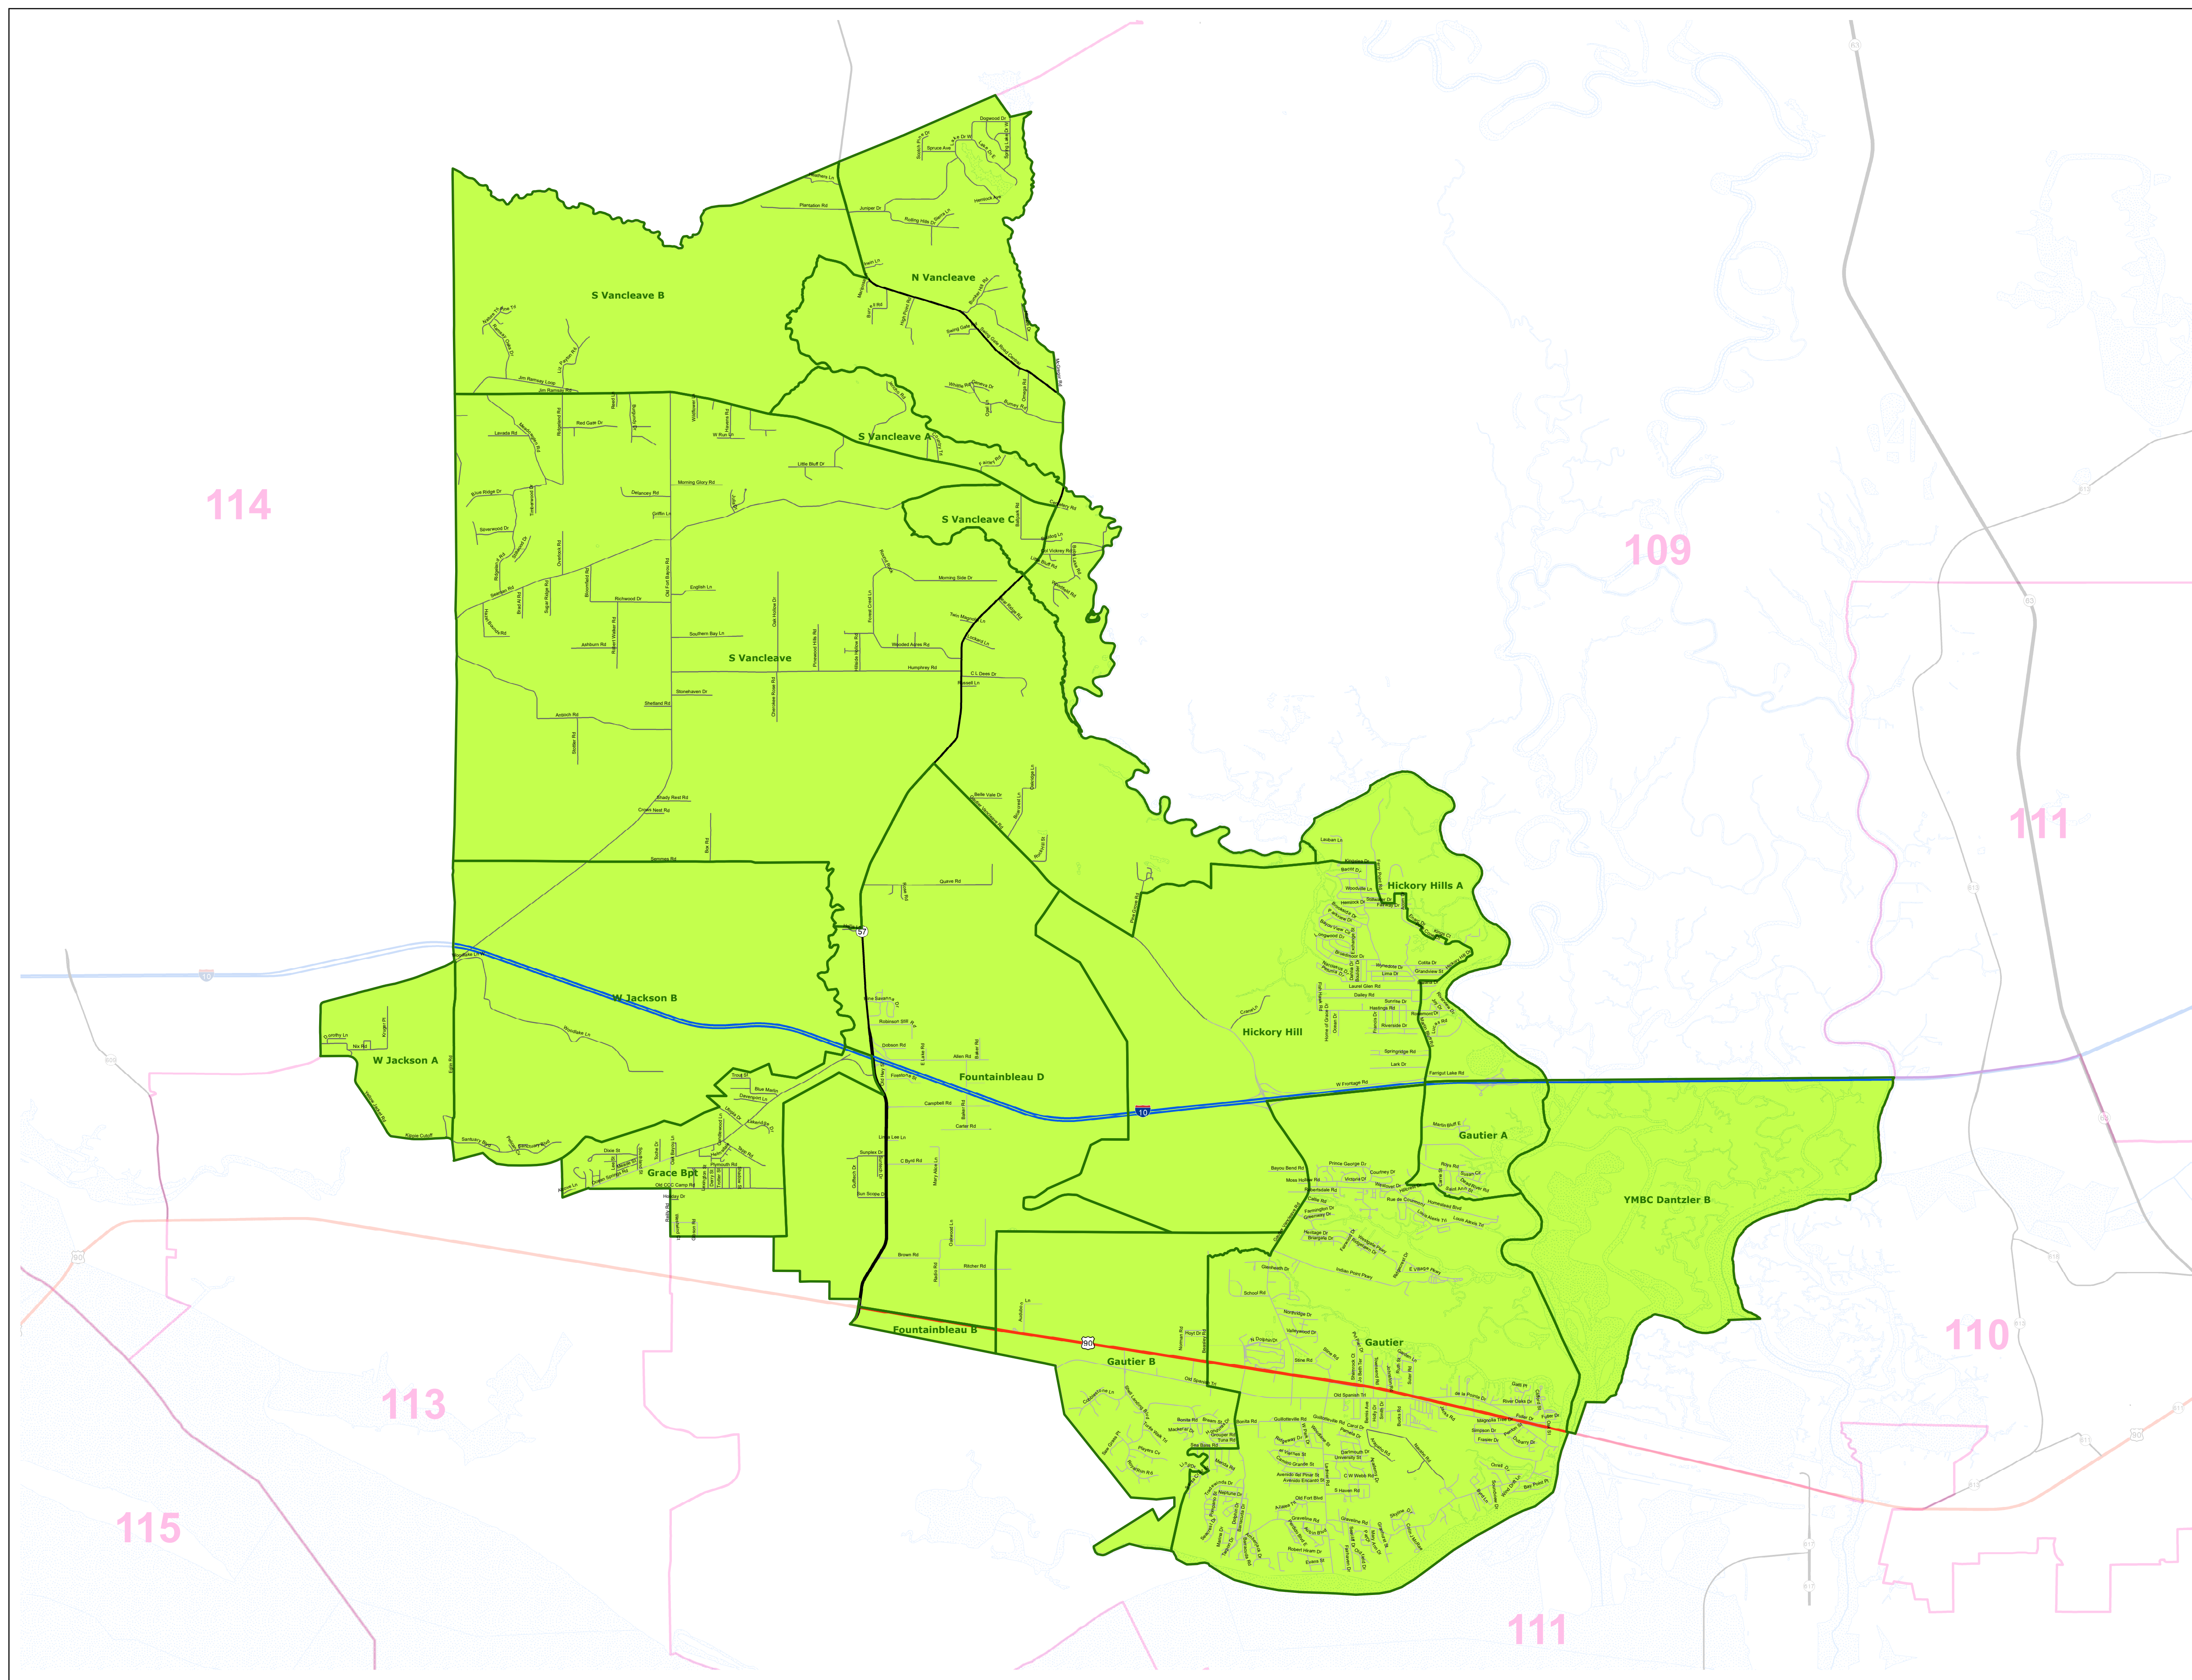

MS House District 112

March 2022

- Voting Precincts
- 1 - Interstates
- 2 - US Highways
- 3 - MS Hwys (1 -99)
- 4 - MS Hwys (100-999)
- 5 - Natchez Trace
- 6 - County Roads
- 7 - City Streets
- 8 - Trails
- River
- Counties
- Lakes/Ponds