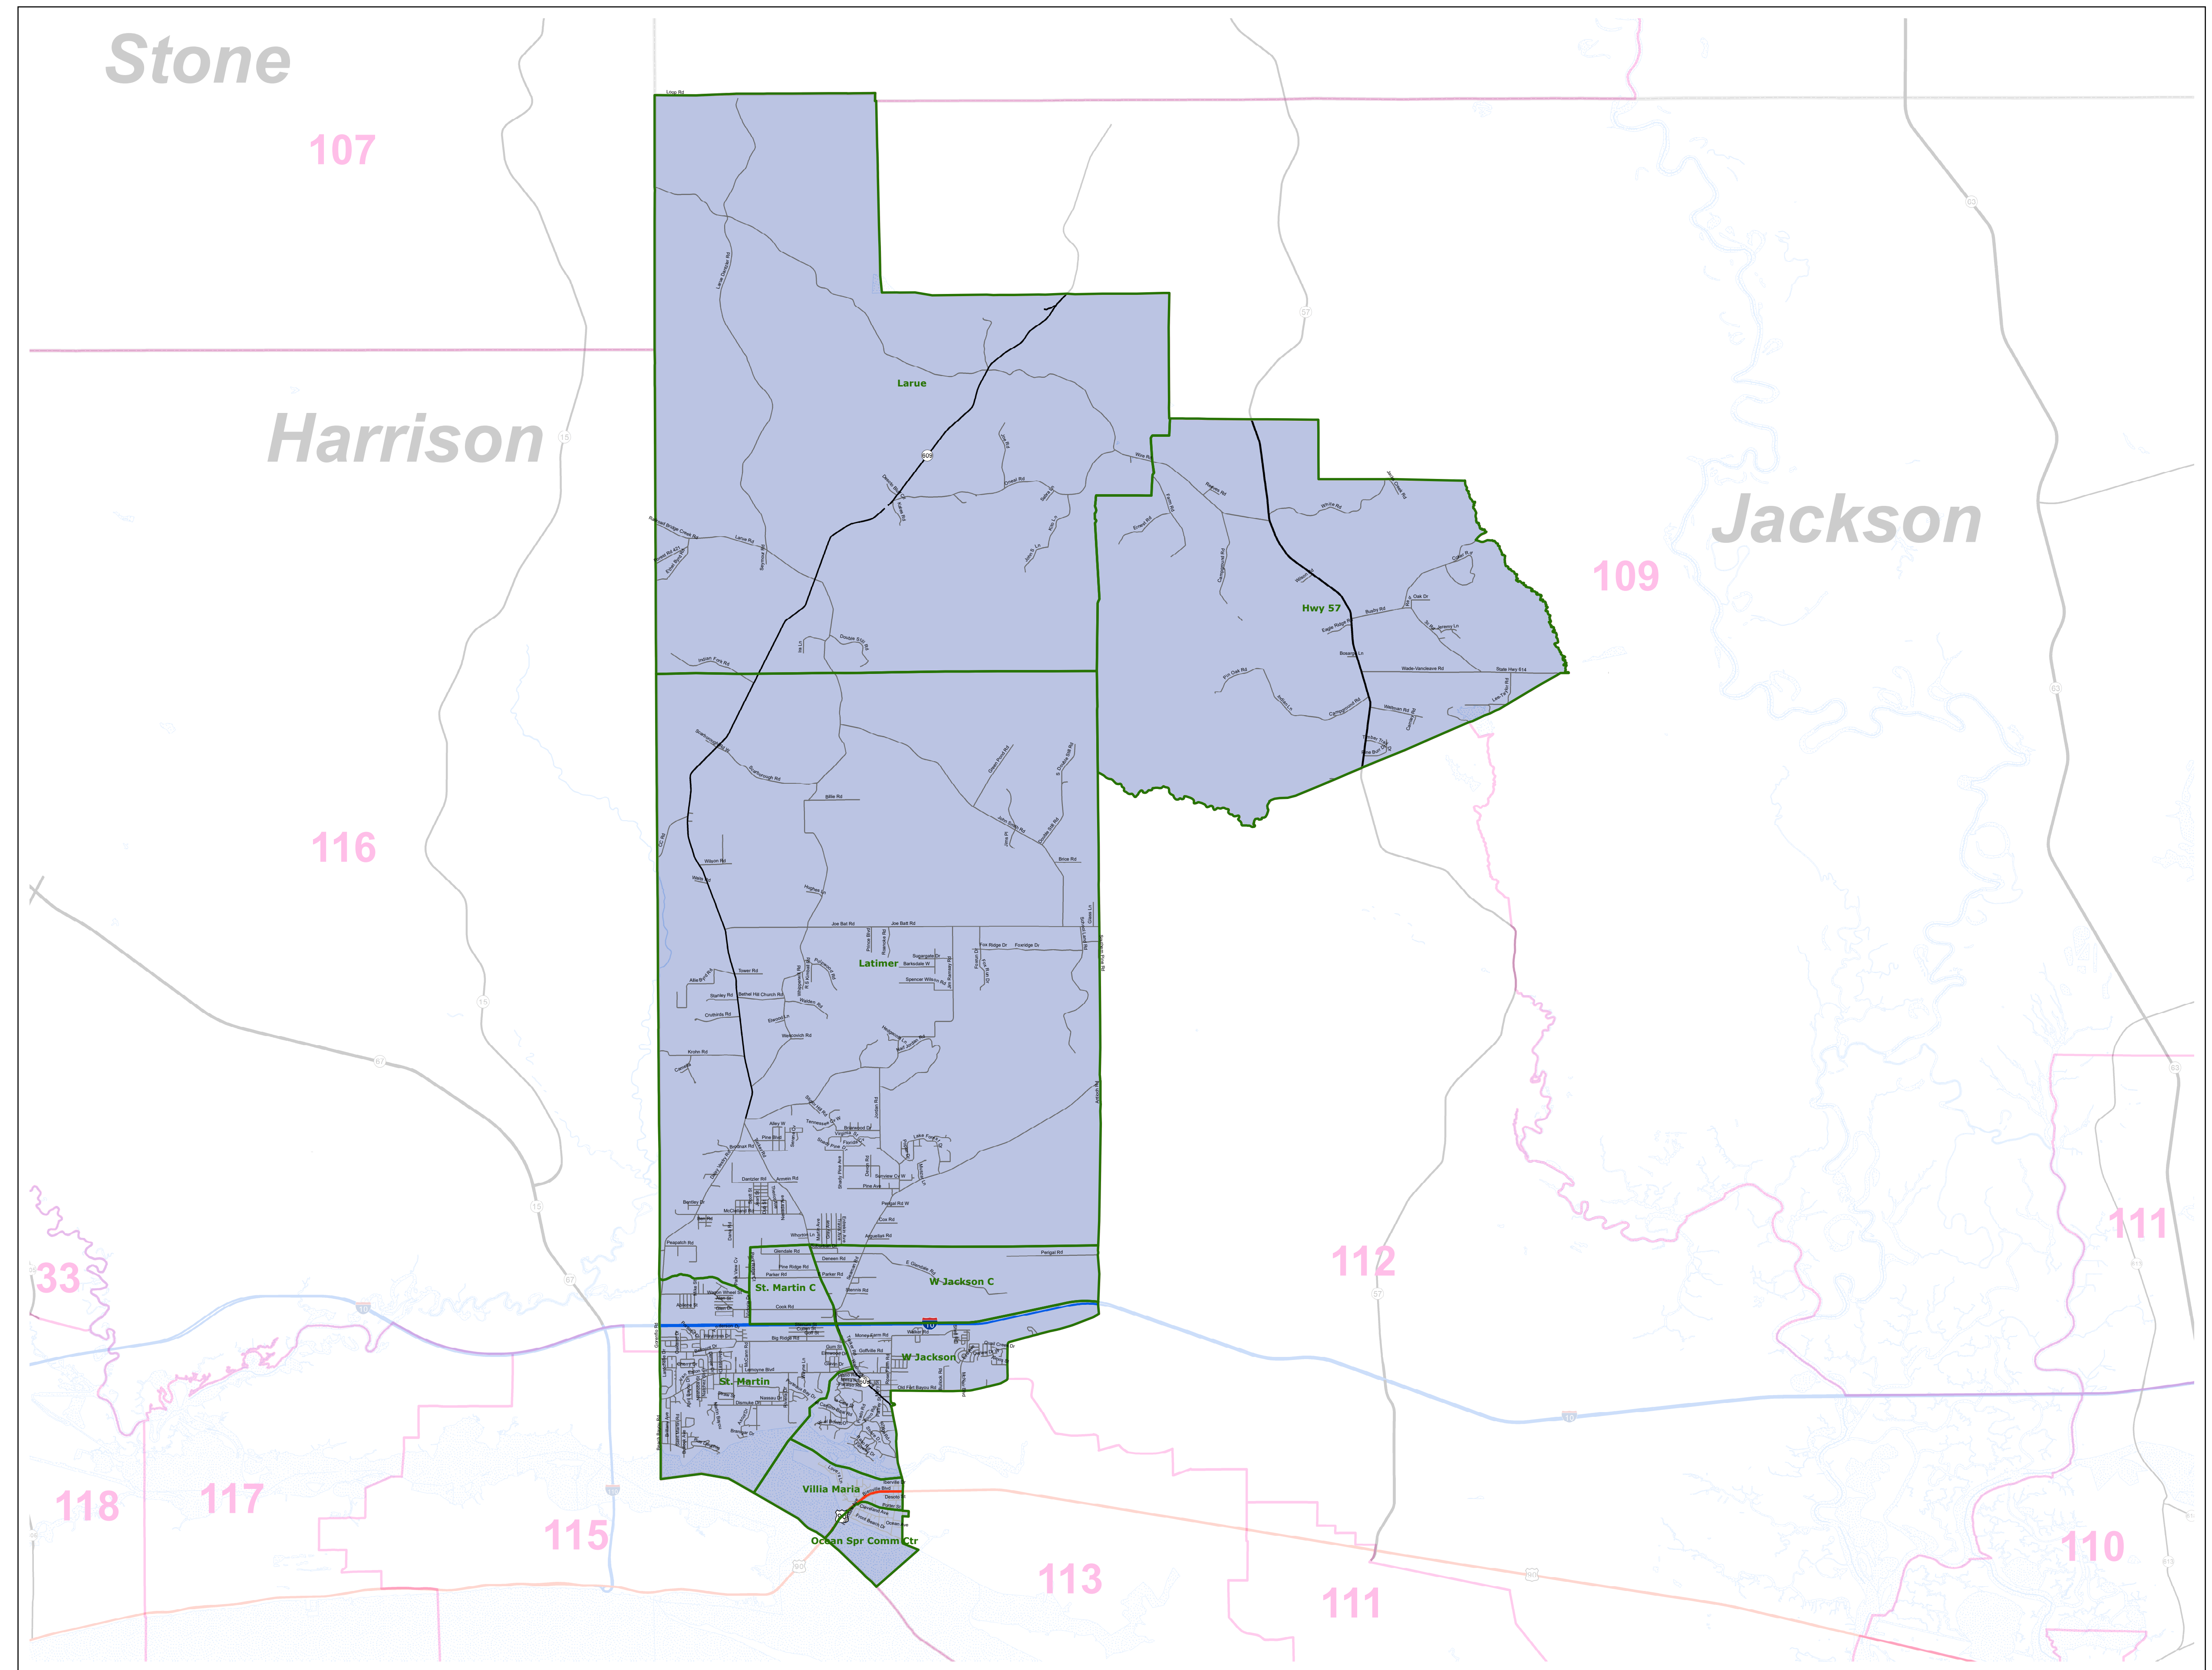

MS House District 114
March 2022

- Voting Precincts
- 1 - Interstates
- 2 - US Highways
- 3 - MS Hwys (1 -99)
- 4 - MS Hwys (100-999)
- 5 - Natchez Trace
- 6 - County Roads
- 7 - City Streets
- 8 - Trails
- River
- Counties
- Lakes/Ponds