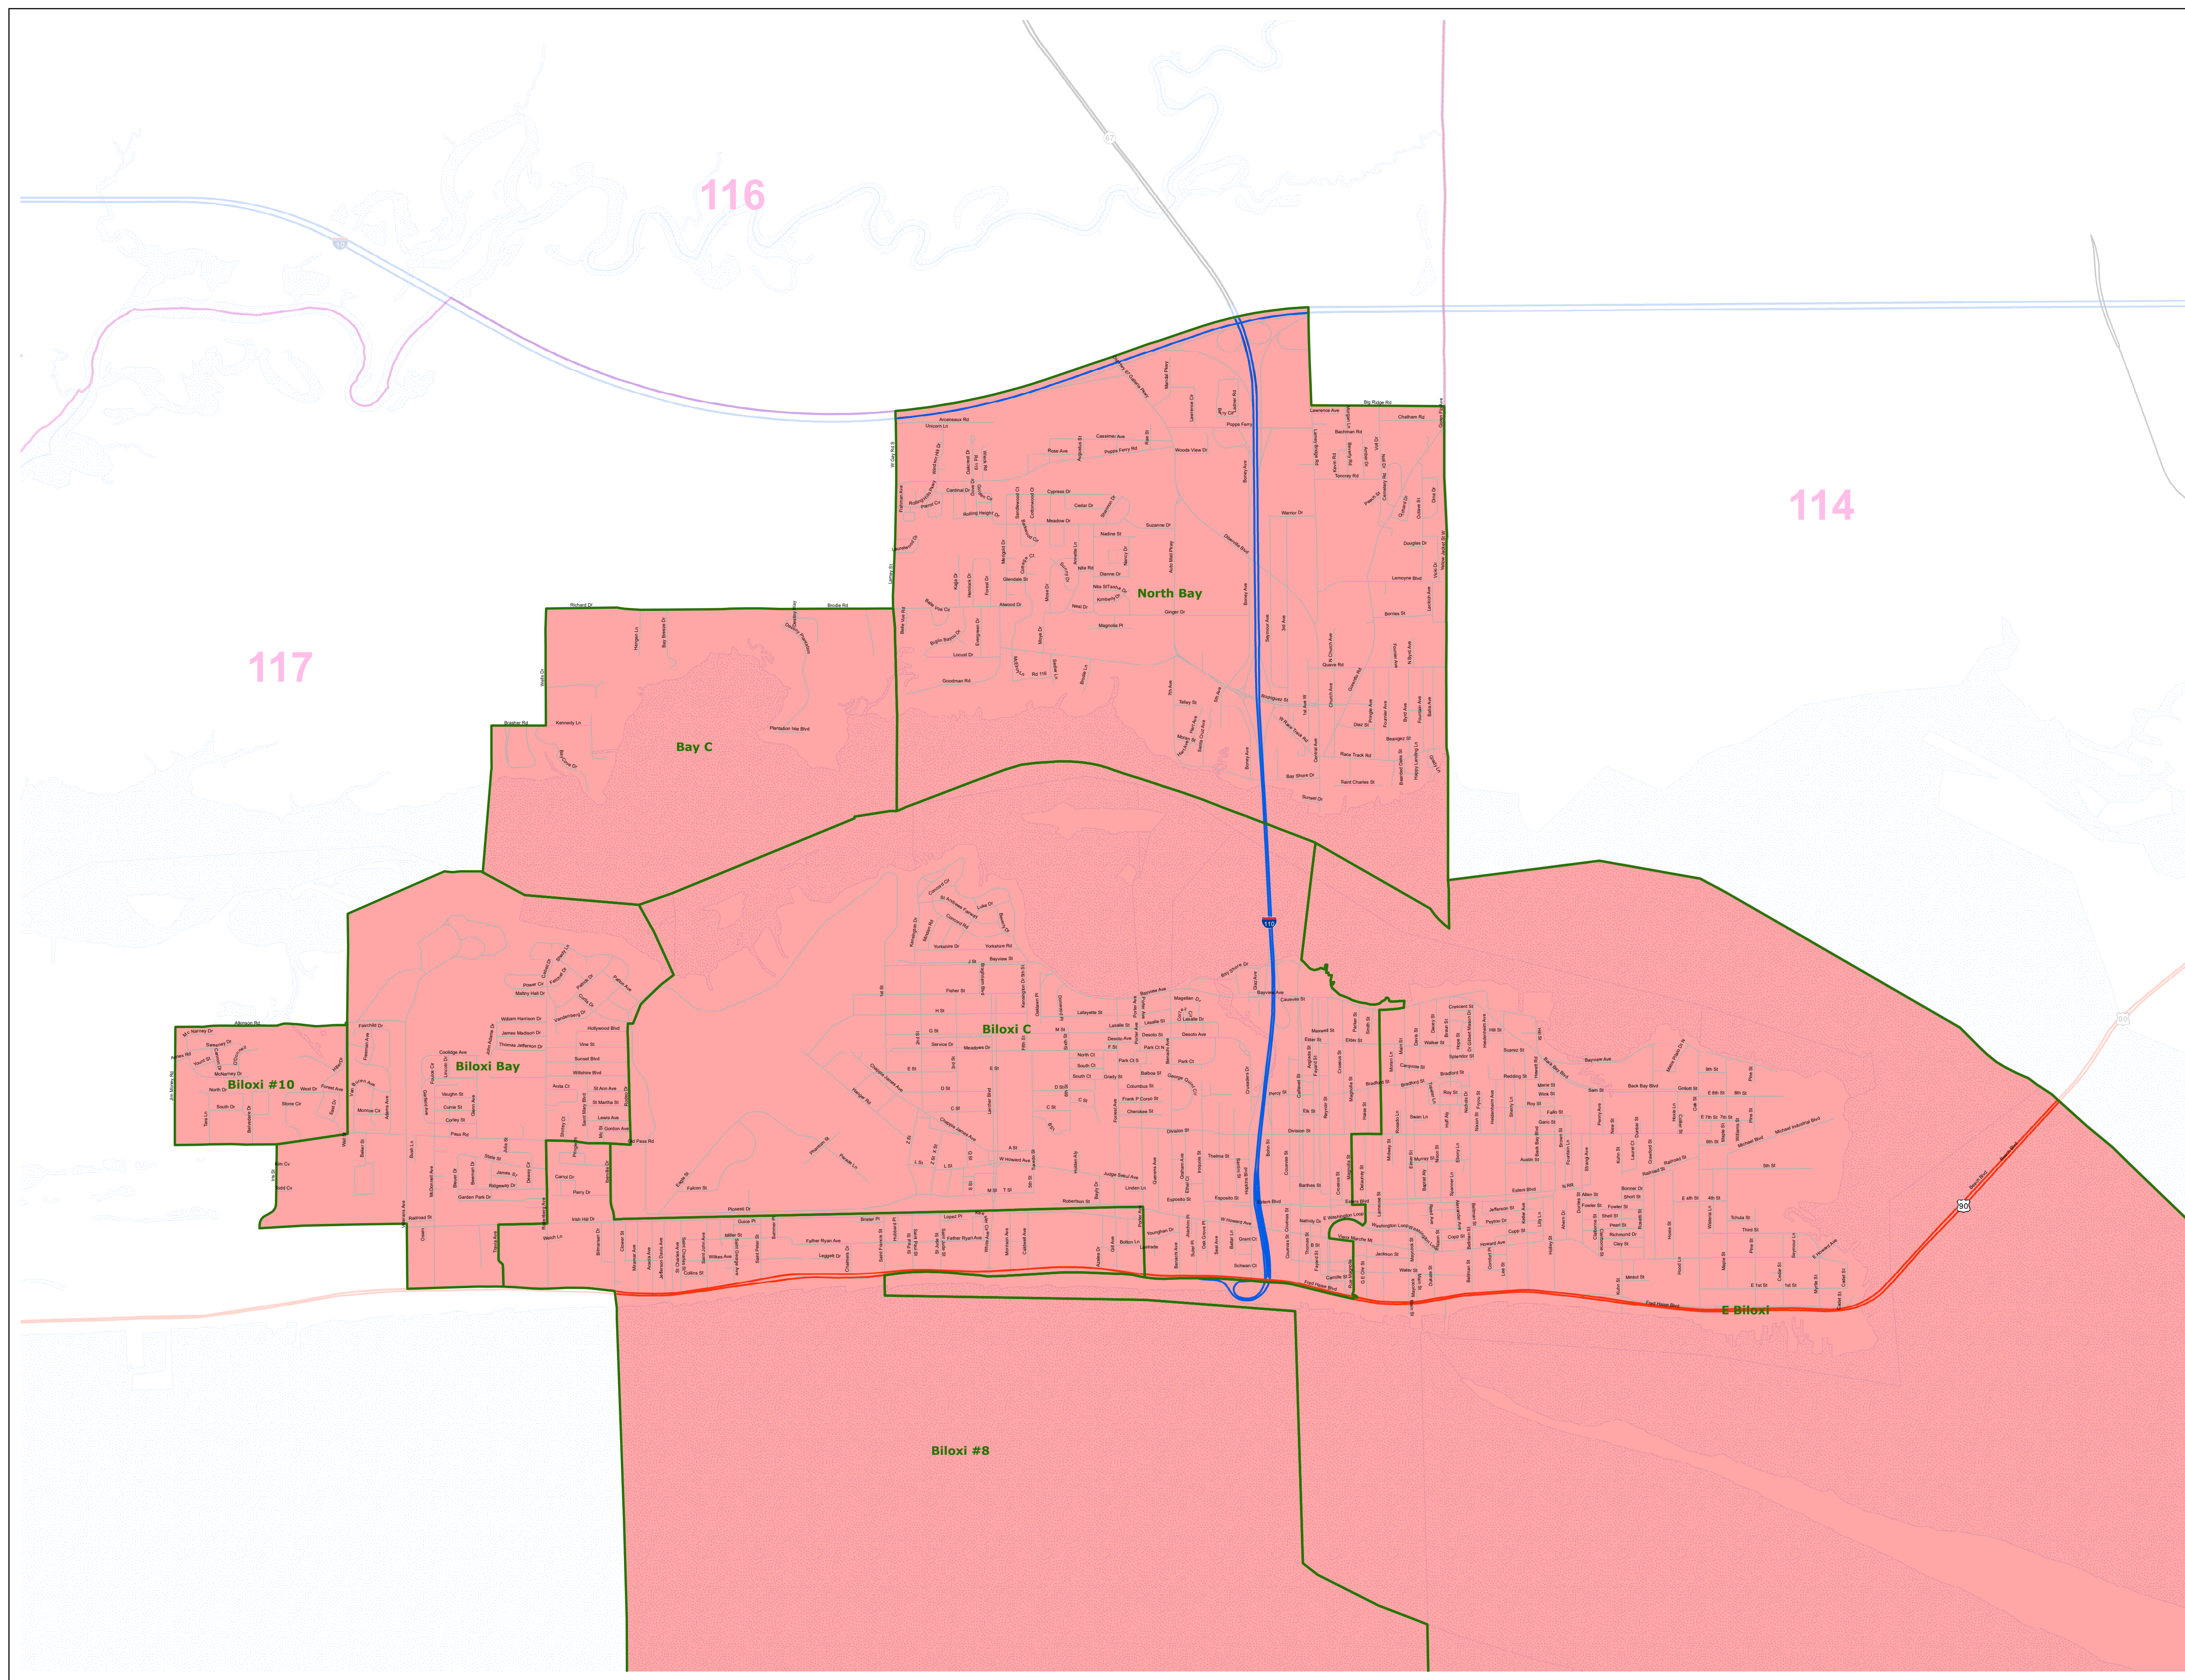

MS House District 115

March 2022

- Voting Precincts
- 1 - Interstates
- 2 - US Highways
- 3 - MS Hwys (1 -99)
- 4 - MS Hwys (100-999)
- 5 - Natchez Trace
- 6 - County Roads
- 7 - City Streets
- 8 - Trails
- River
- Counties
- Lakes/Ponds