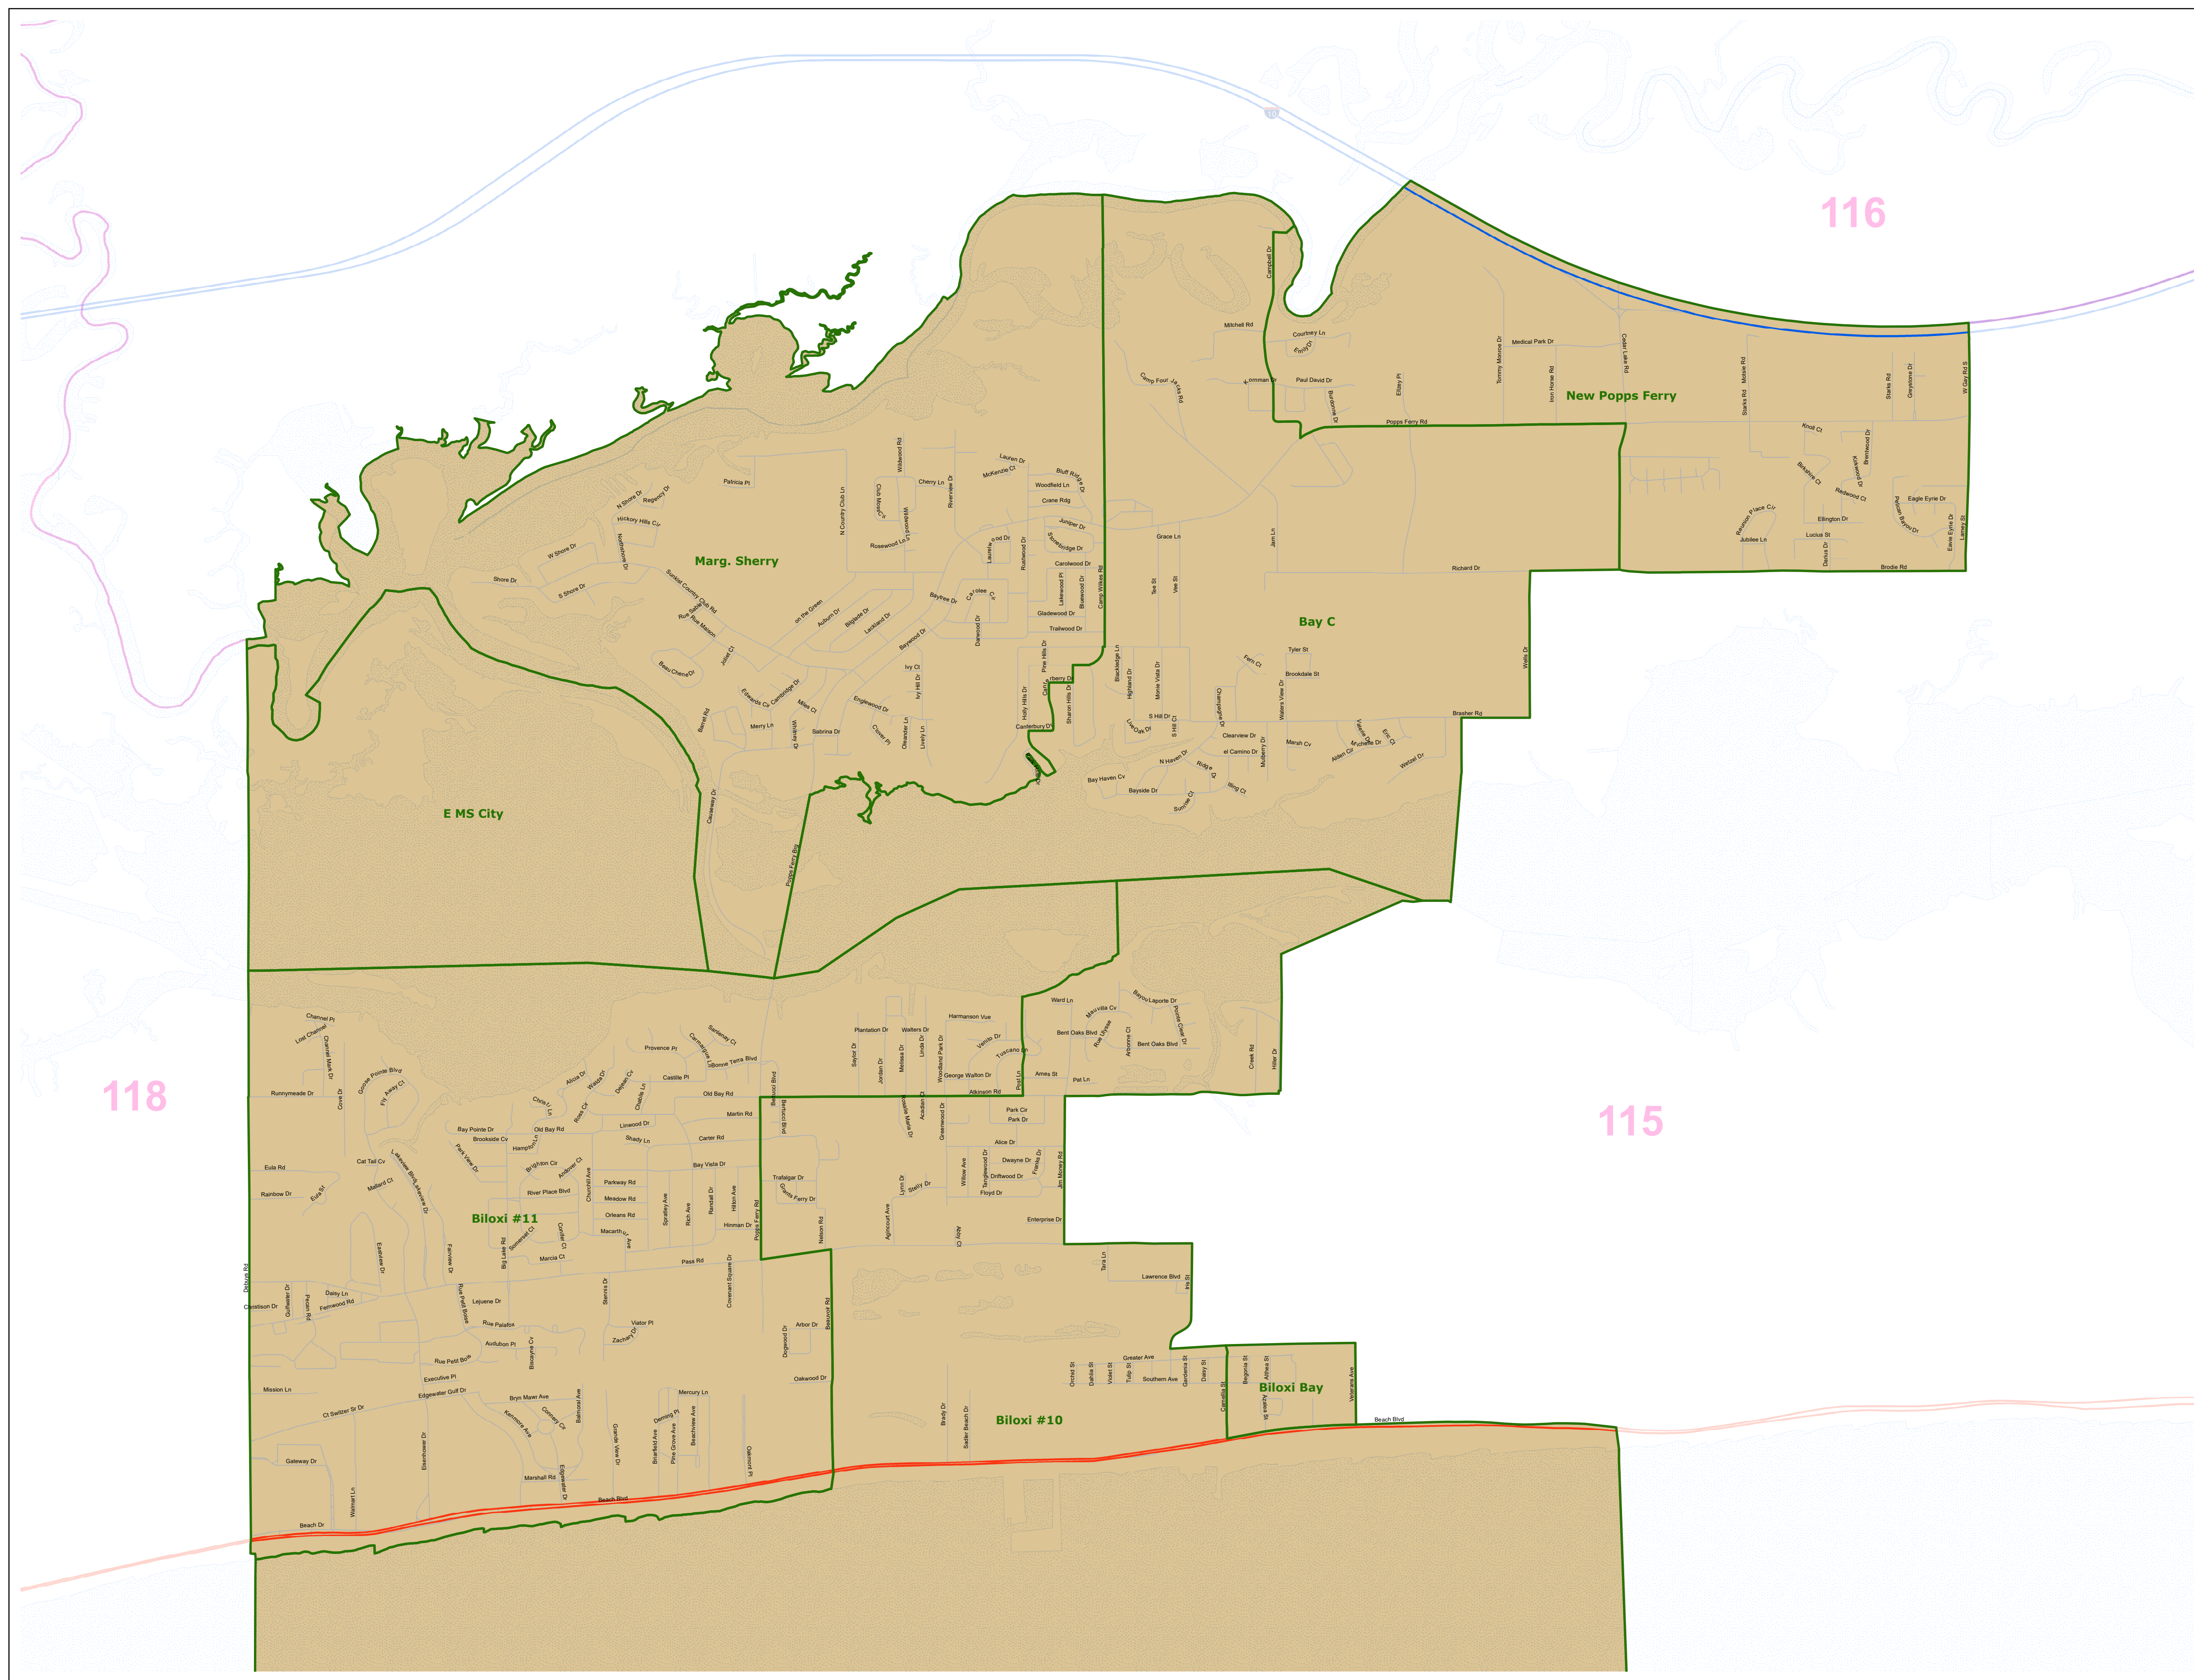

MS House District 117

March 2022

- Voting Precincts
- 1 - Interstates
- 2 - US Highways
- 3 - MS Hwys (1 -99)
- 4 - MS Hwys (100-999)
- 5 - Natchez Trace
- 6 - County Roads
- 7 - City Streets
- 8 - Trails
- River
- Counties
- Lakes/Ponds