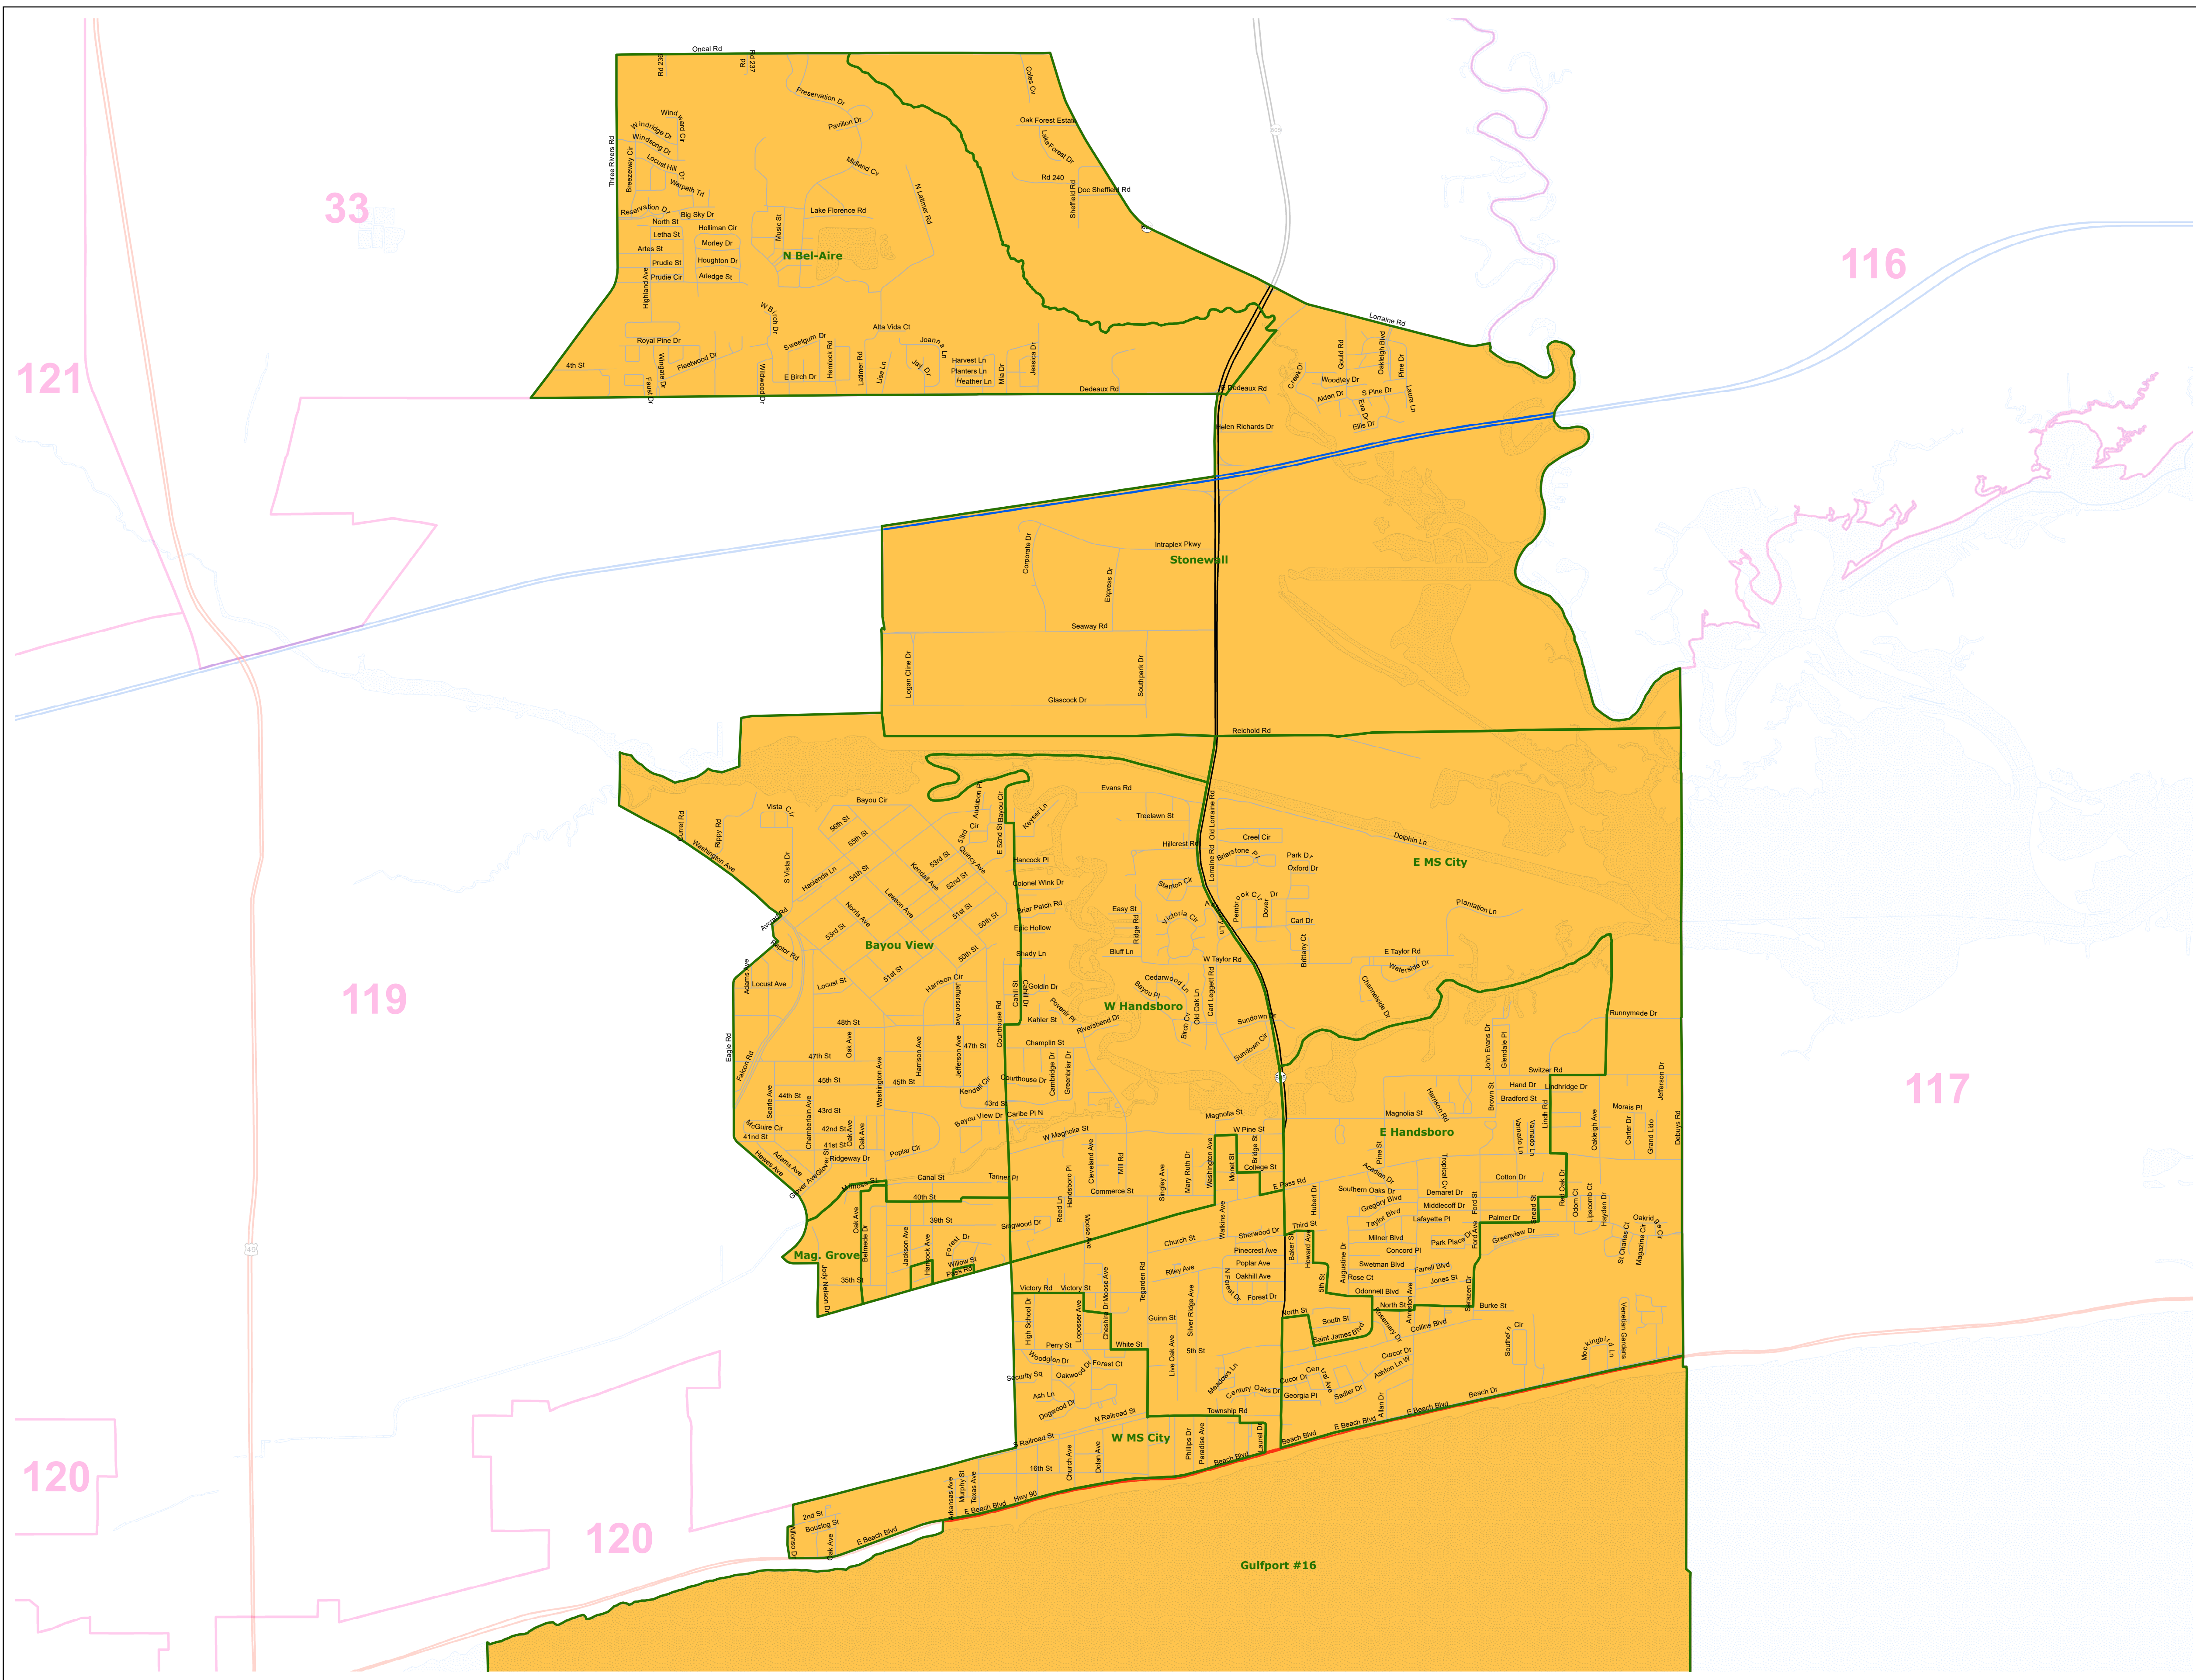

MS House District 118

March 2022

- Voting Precincts
- 1 - Interstates
- 2 - US Highways
- 3 - MS Hwys (1 -99)
- 4 - MS Hwys (100-999)
- 5 - Natchez Trace
- 6 - County Roads
- 7 - City Streets
- 8 - Trails
- River
- Counties
- Lakes/Ponds