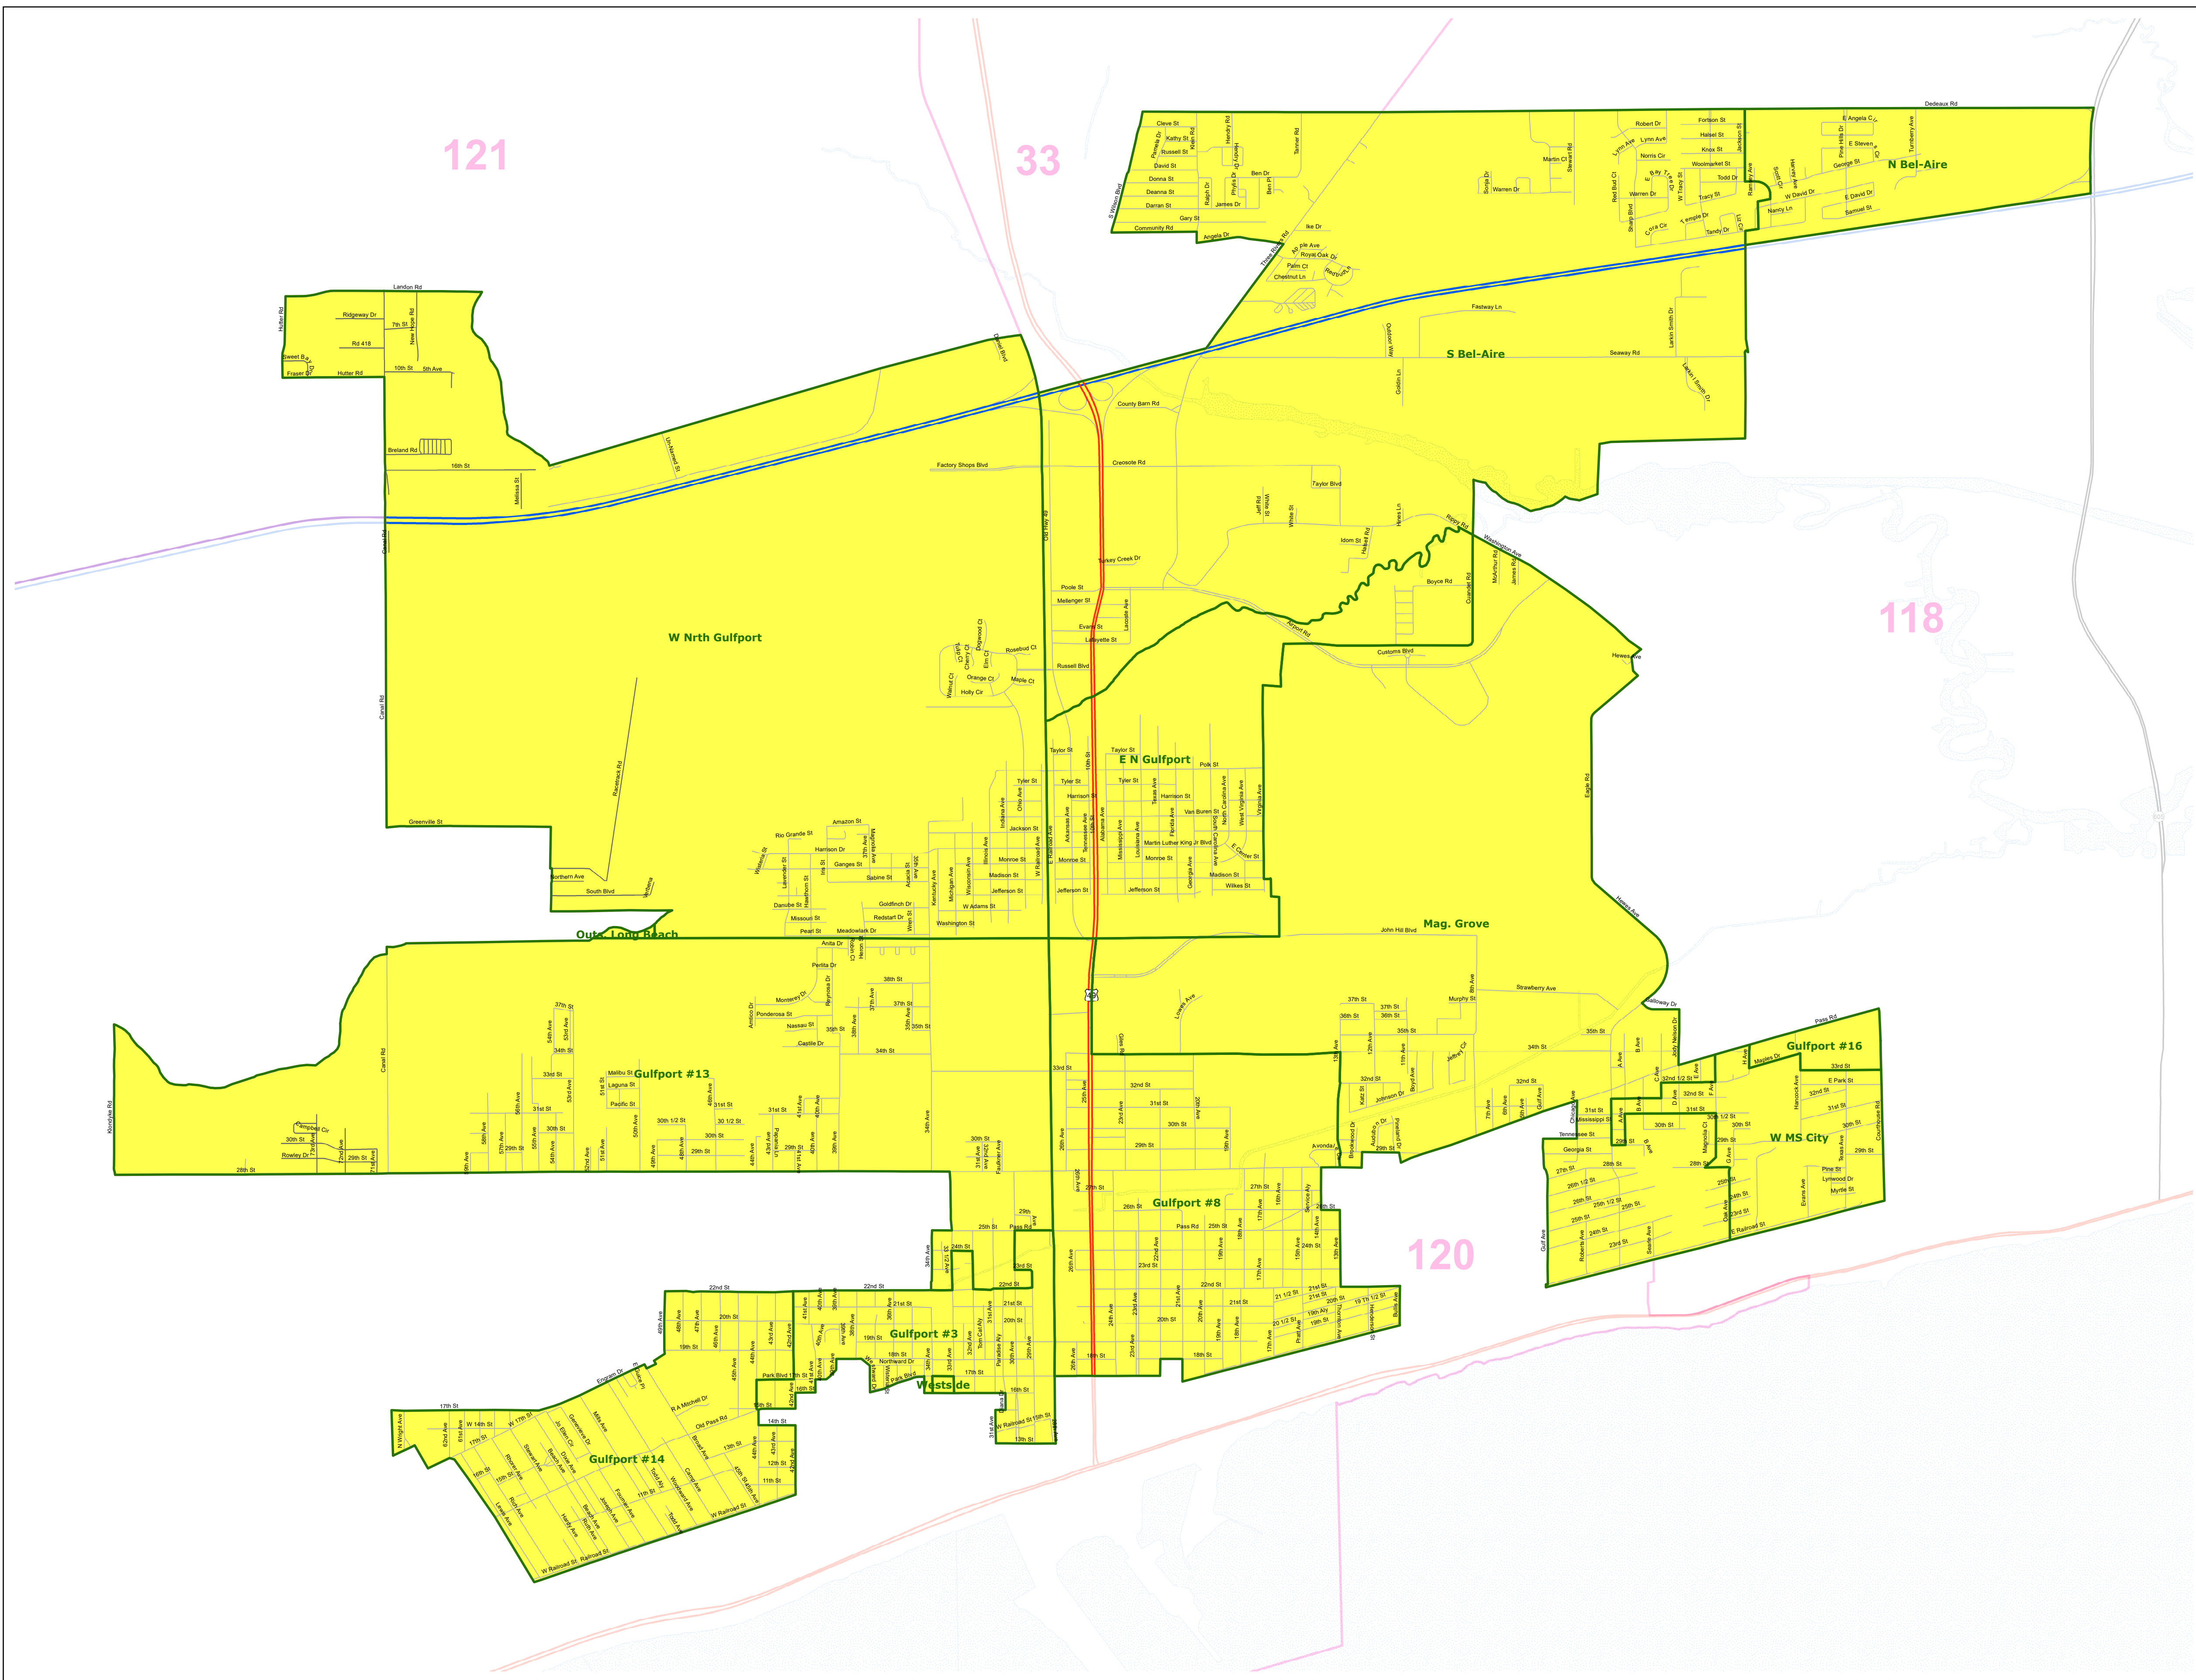

MS House District 119

March 2022

- Voting Precincts
- 1 - Interstates
- 2 - US Highways
- 3 - MS Hwys (1 -99)
- 4 - MS Hwys (100-999)
- 5 - Natchez Trace
- 6 - County Roads
- 7 - City Streets
- 8 - Trails
- River
- Counties
- Lakes/Ponds