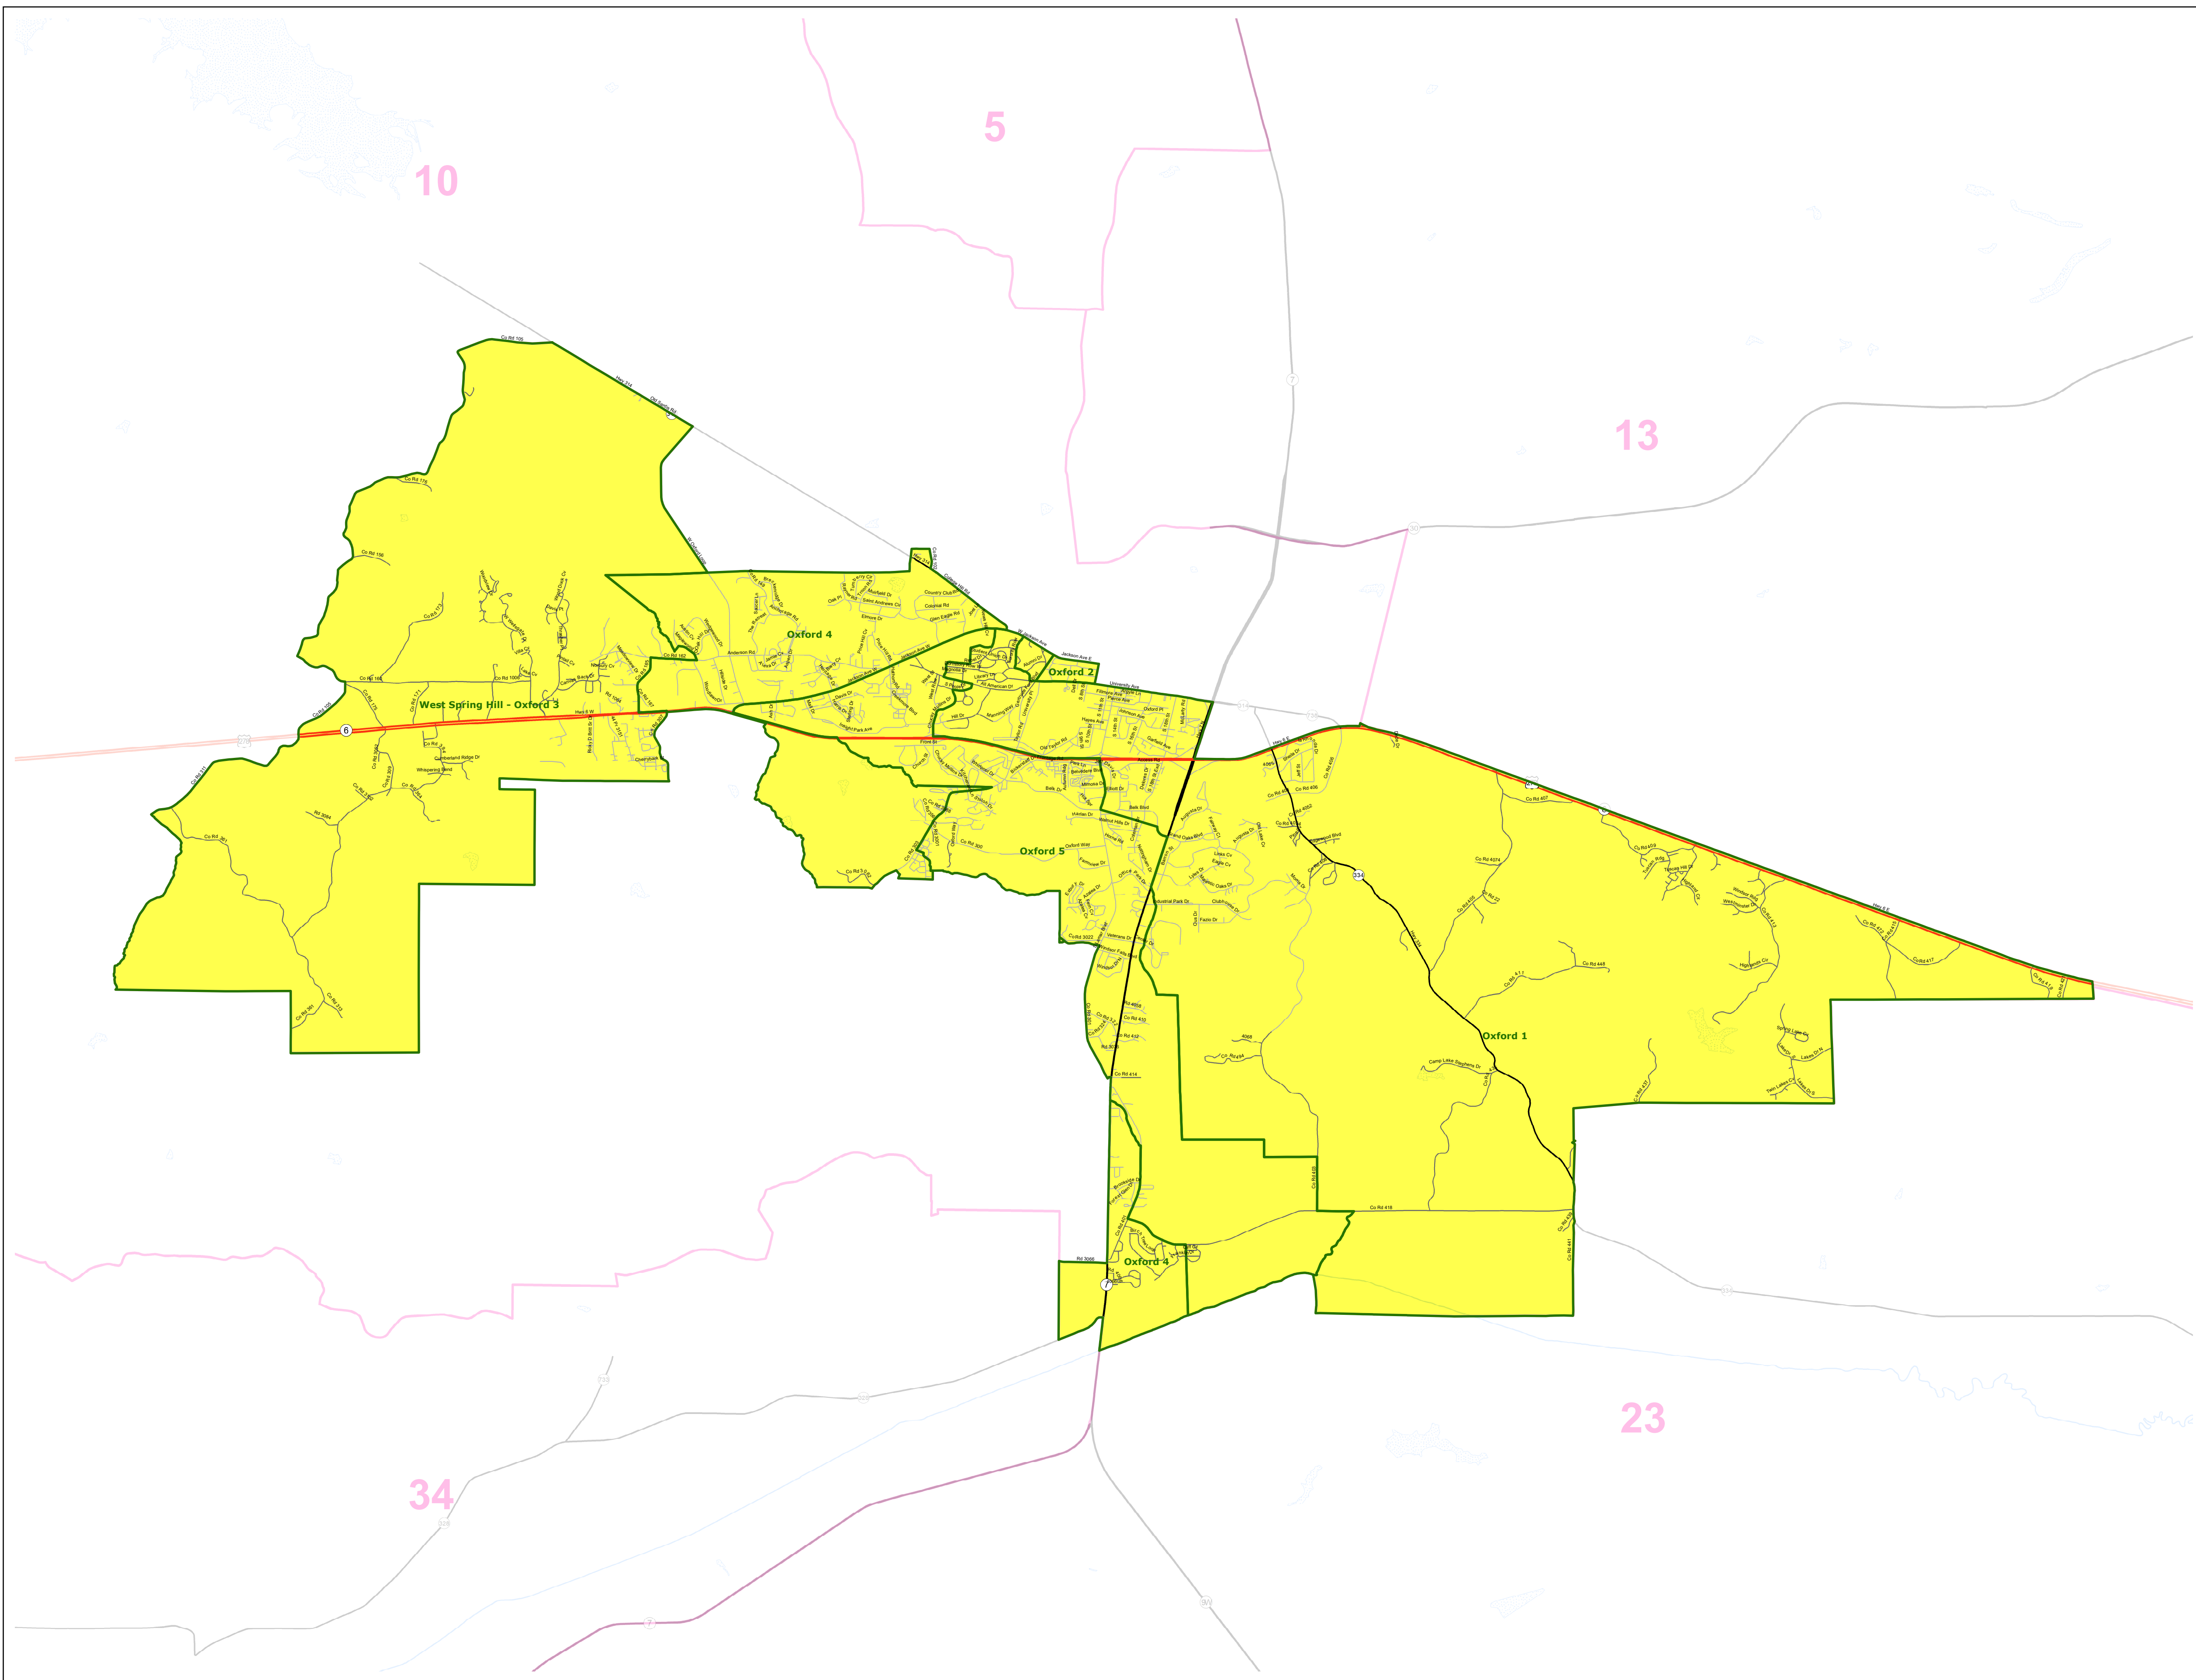

MS House District 12

March 2022

- Voting Precincts
- 1 - Interstates
- 2 - US Highways
- 3 - MS Hwys (1 -99)
- 4 - MS Hwys (100-999)
- 5 - Natchez Trace
- 6 - County Roads
- 7 - City Streets
- 8 - Trails
- River
- Counties
- Lakes/Ponds