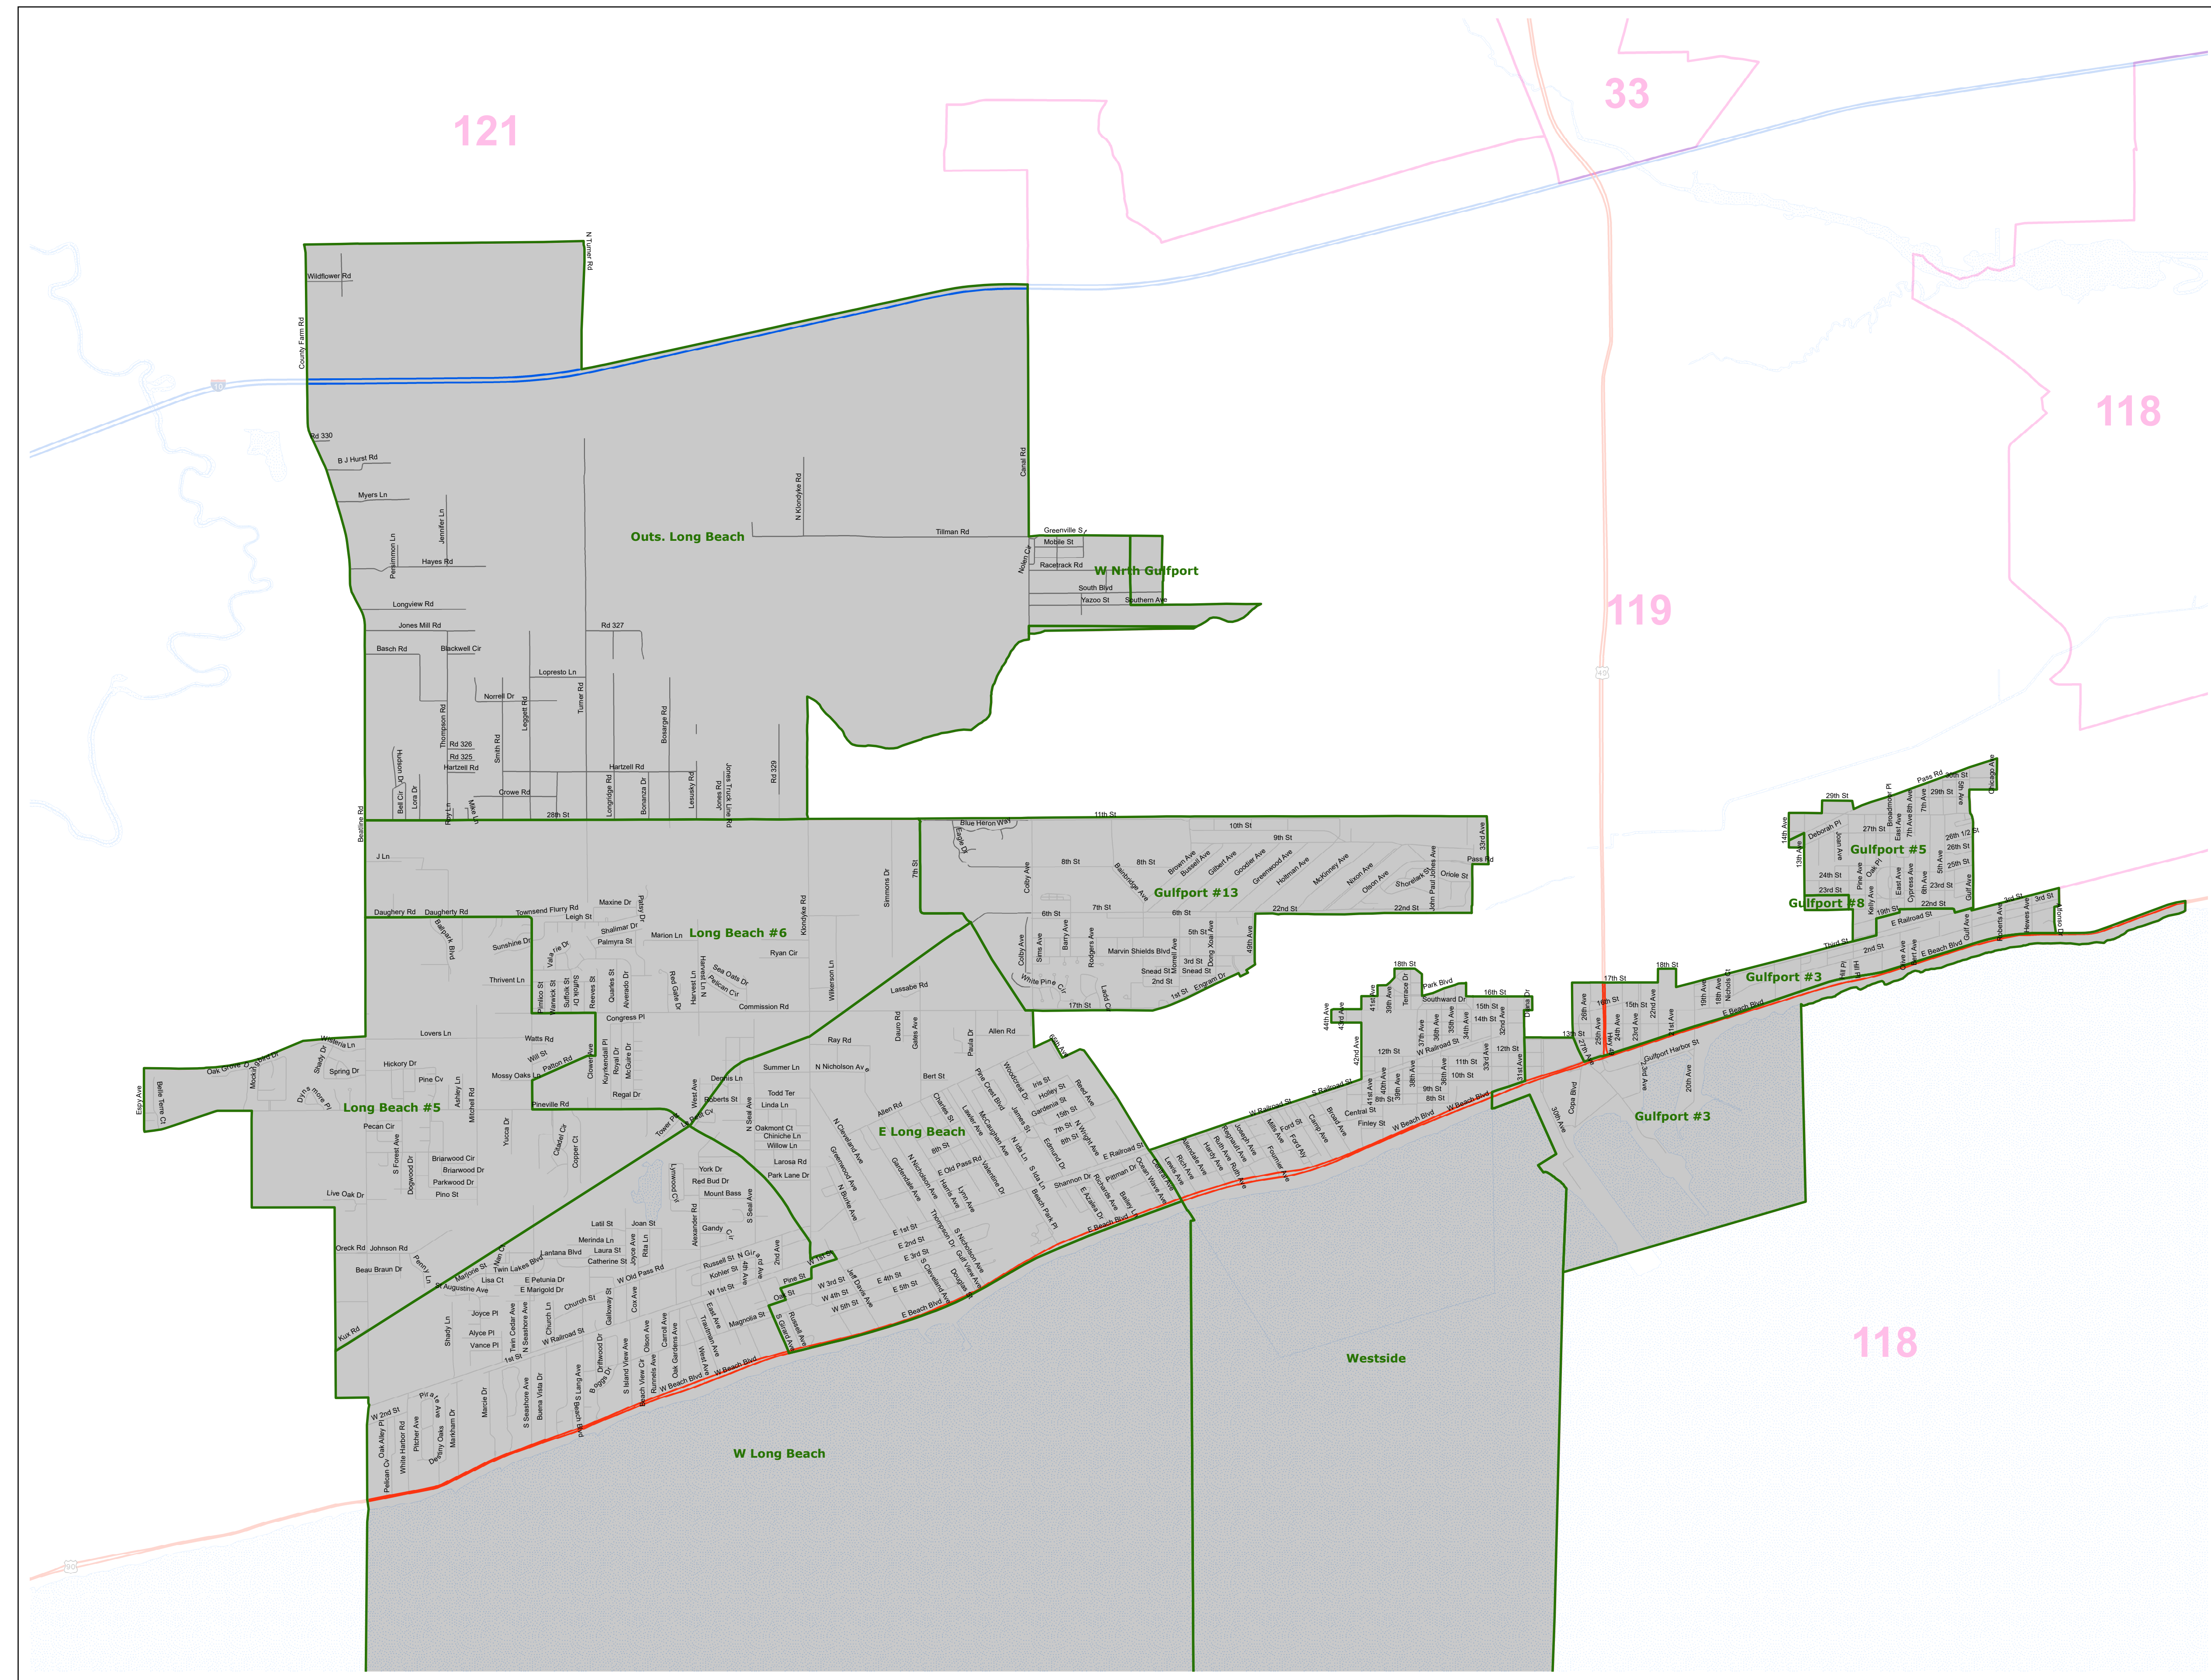

MS House District 120

March 2022

- Voting Precincts
- 1 - Interstates
- 2 - US Highways
- 3 - MS Hwys (1 -99)
- 4 - MS Hwys (100-999)
- 5 - Natchez Trace
- 6 - County Roads
- 7 - City Streets
- 8 - Trails
- River
- Counties
- Lakes/Ponds