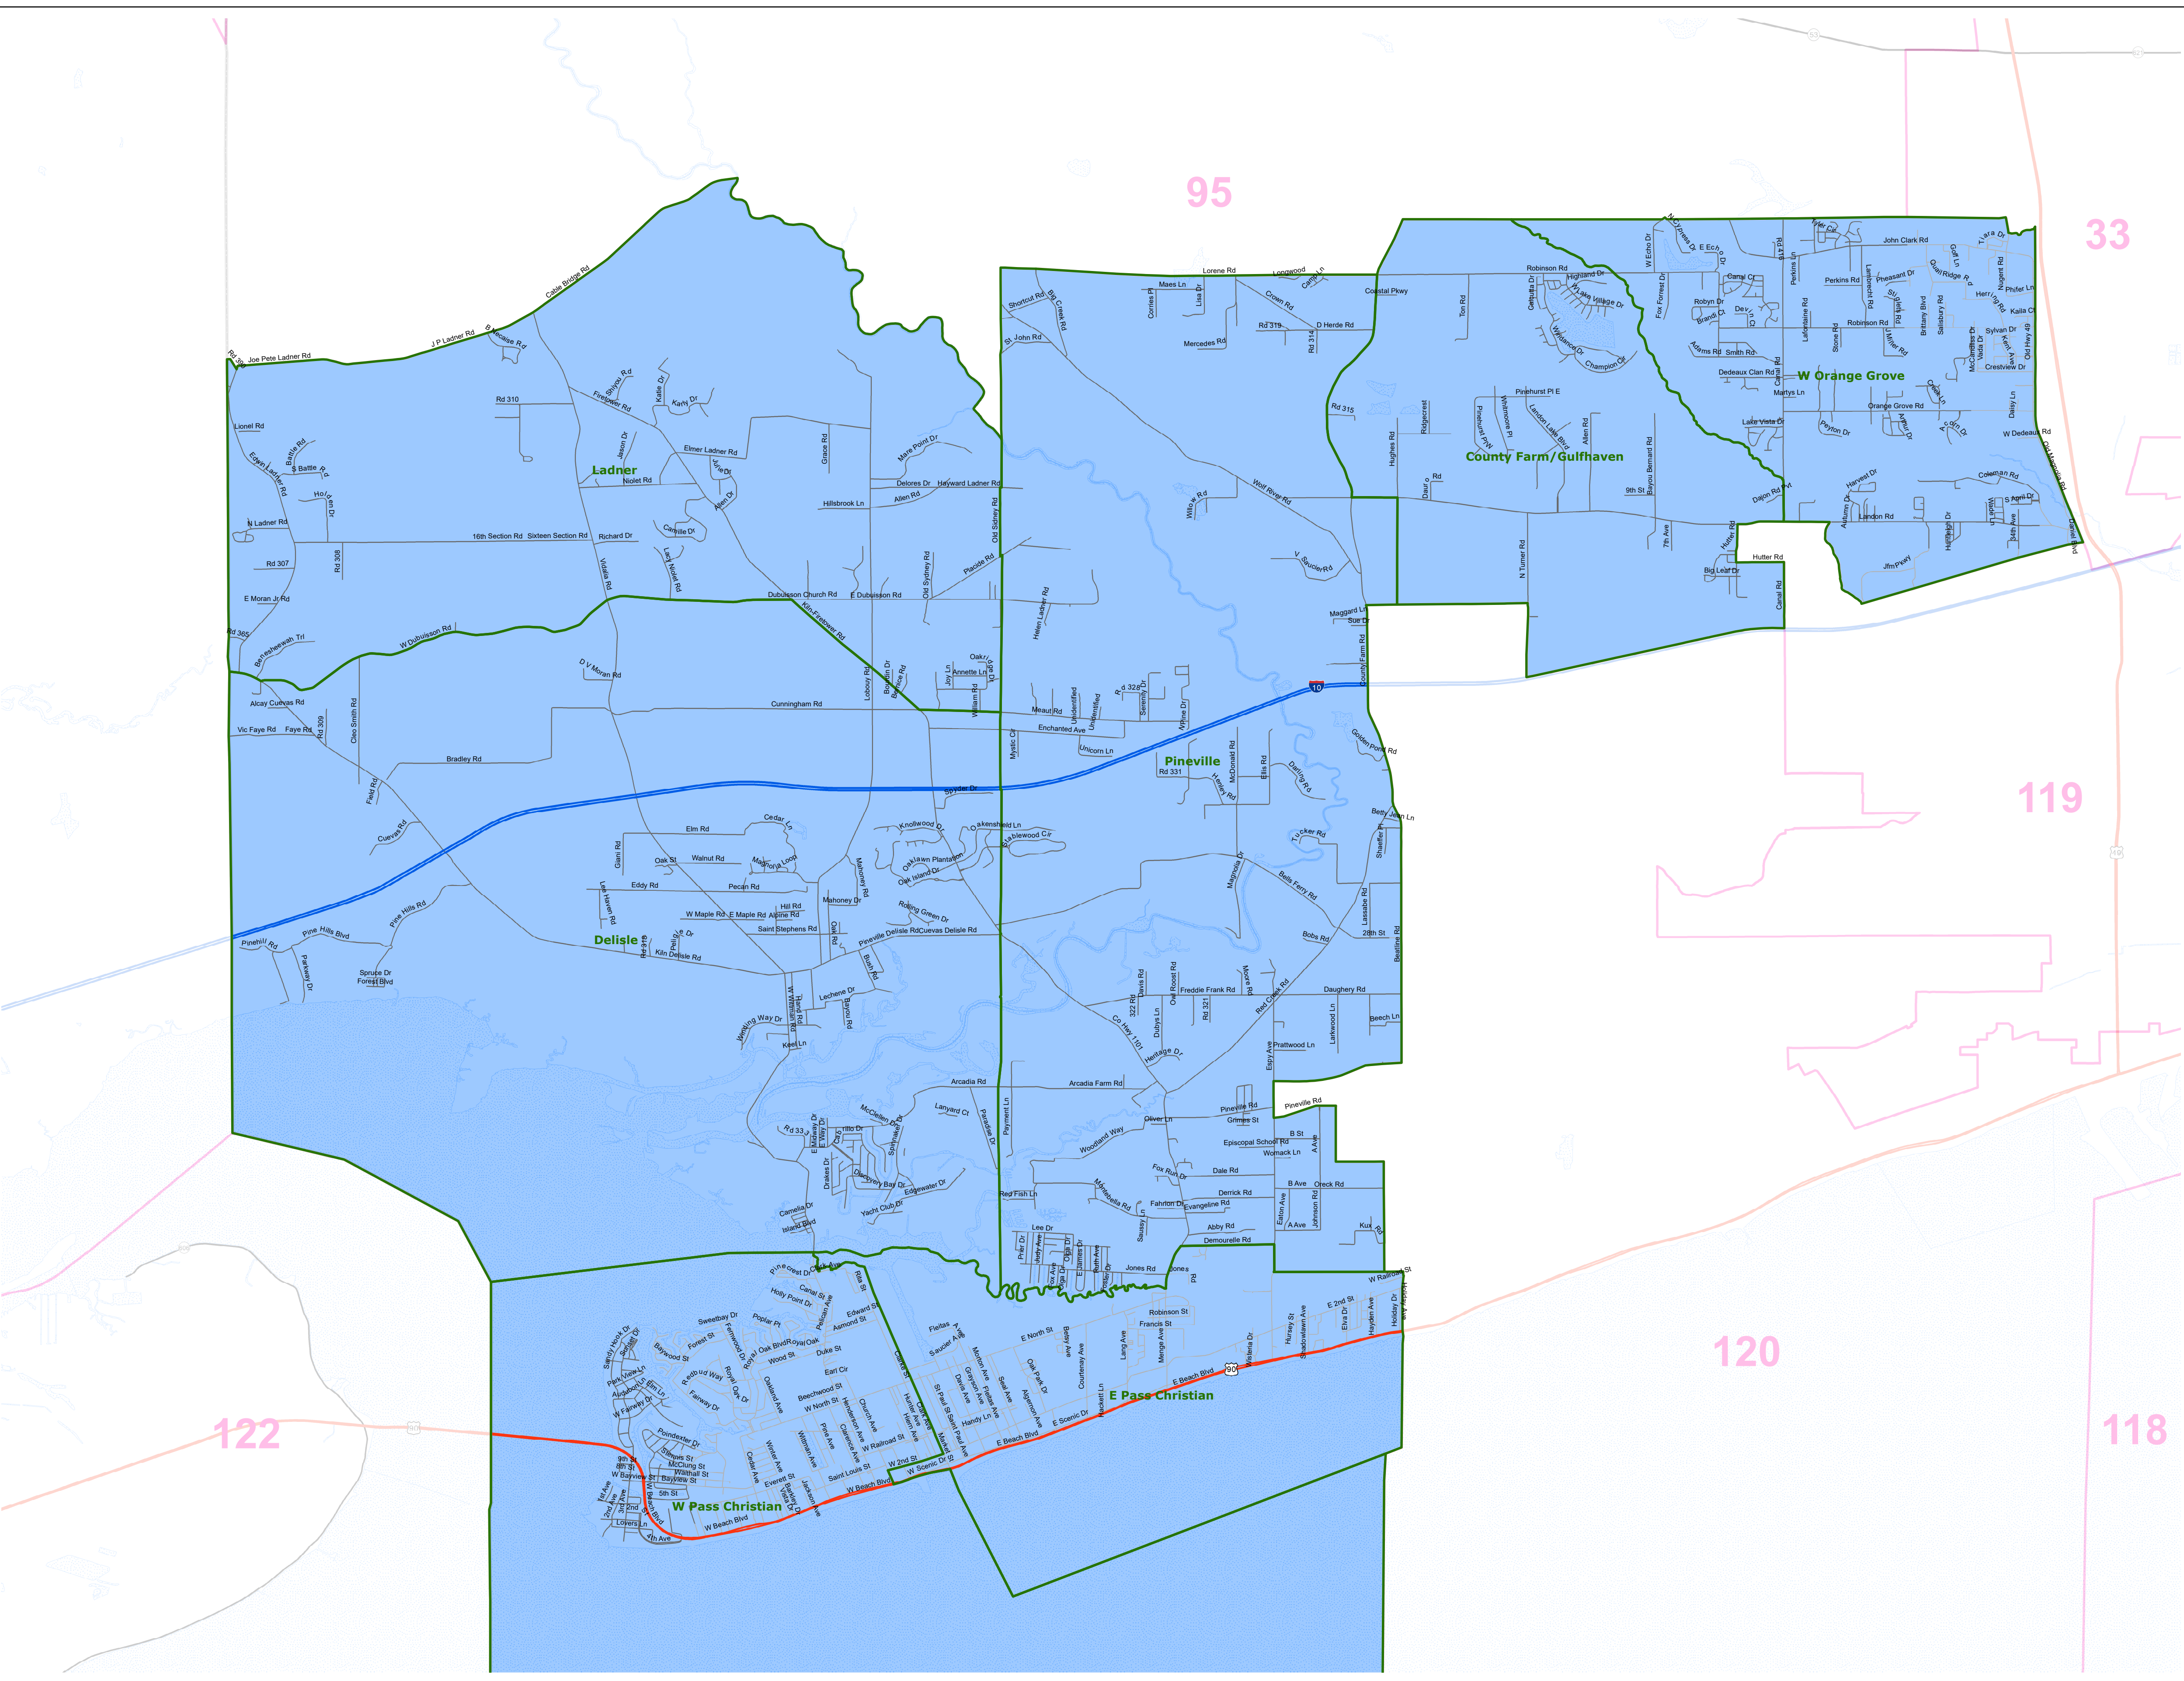

MS House District 121

March 2022

- Voting Precincts
- 1 - Interstates
- 2 - US Highways
- 3 - MS Hwys (1 -99)
- 4 - MS Hwys (100-999)
- 5 - Natchez Trace
- 6 - County Roads
- 7 - City Streets
- 8 - Trails
- River
- Counties
- Lakes/Ponds