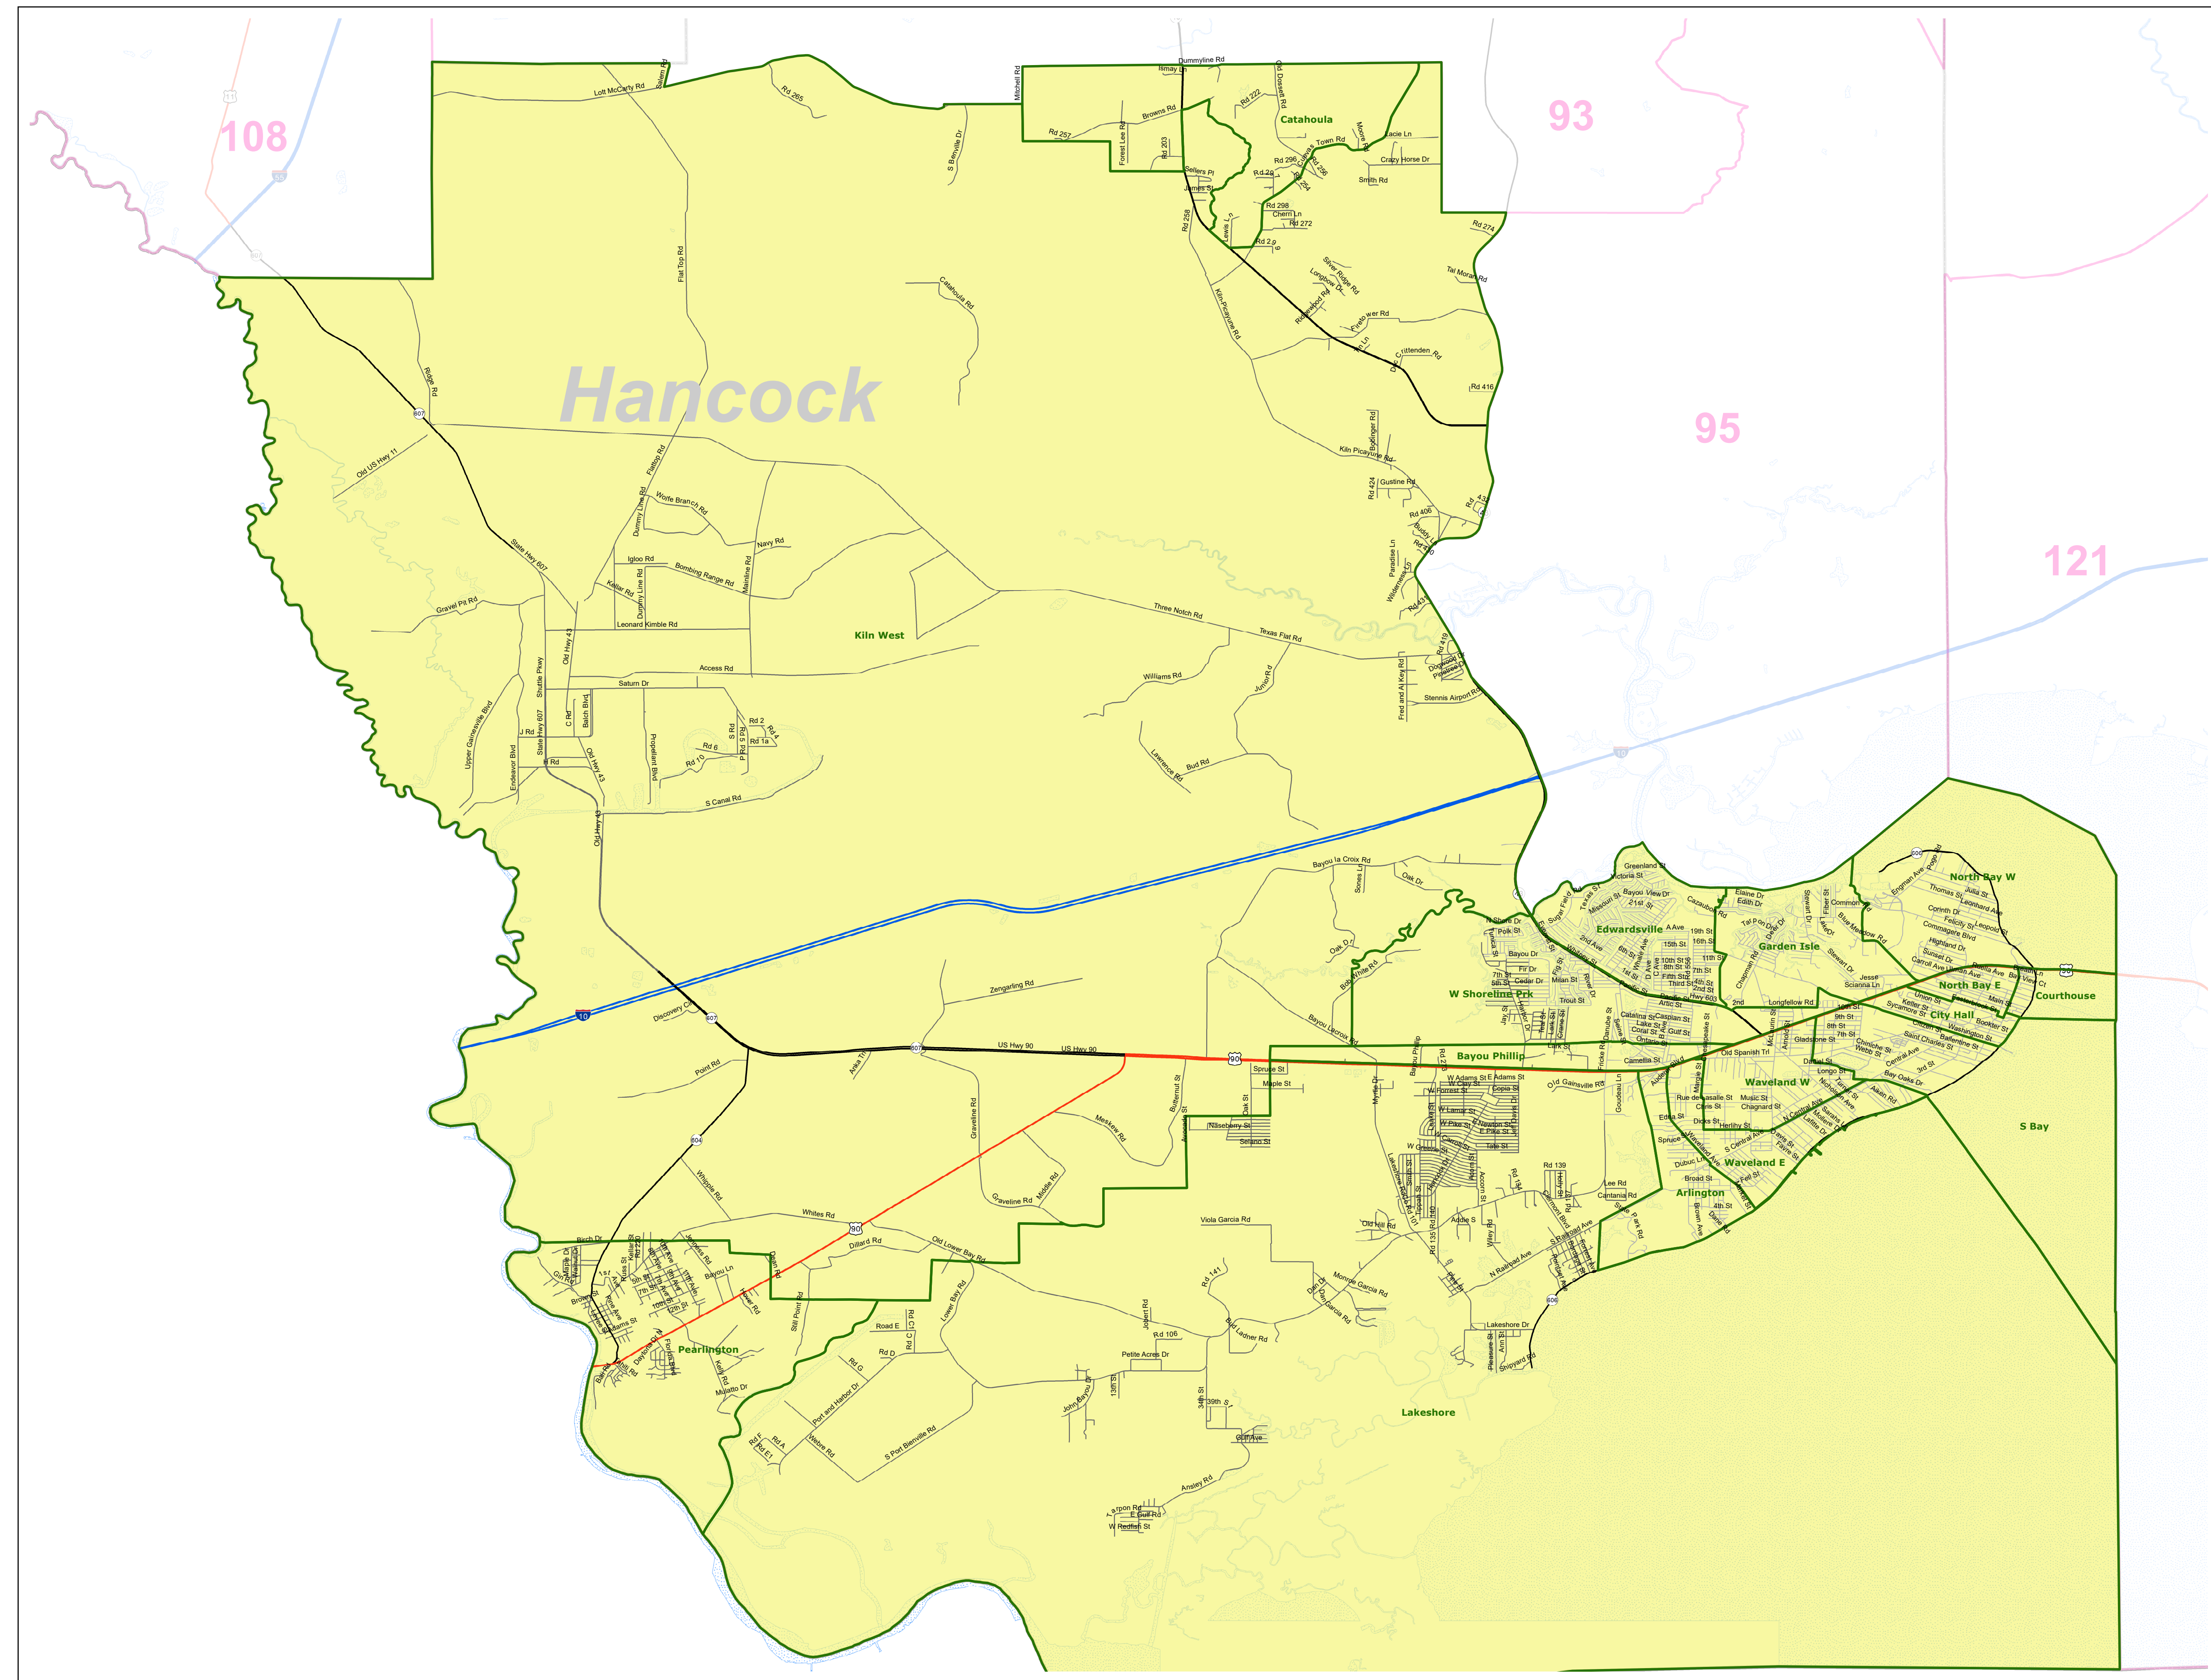

MS House District 122

March 2022

- Voting Precincts
- 1 - Interstates
- 2 - US Highways
- 3 - MS Hwys (1 -99)
- 4 - MS Hwys (100-999)
- 5 - Natchez Trace
- 6 - County Roads
- 7 - City Streets
- 8 - Trails
- River
- Counties
- Lakes/Ponds