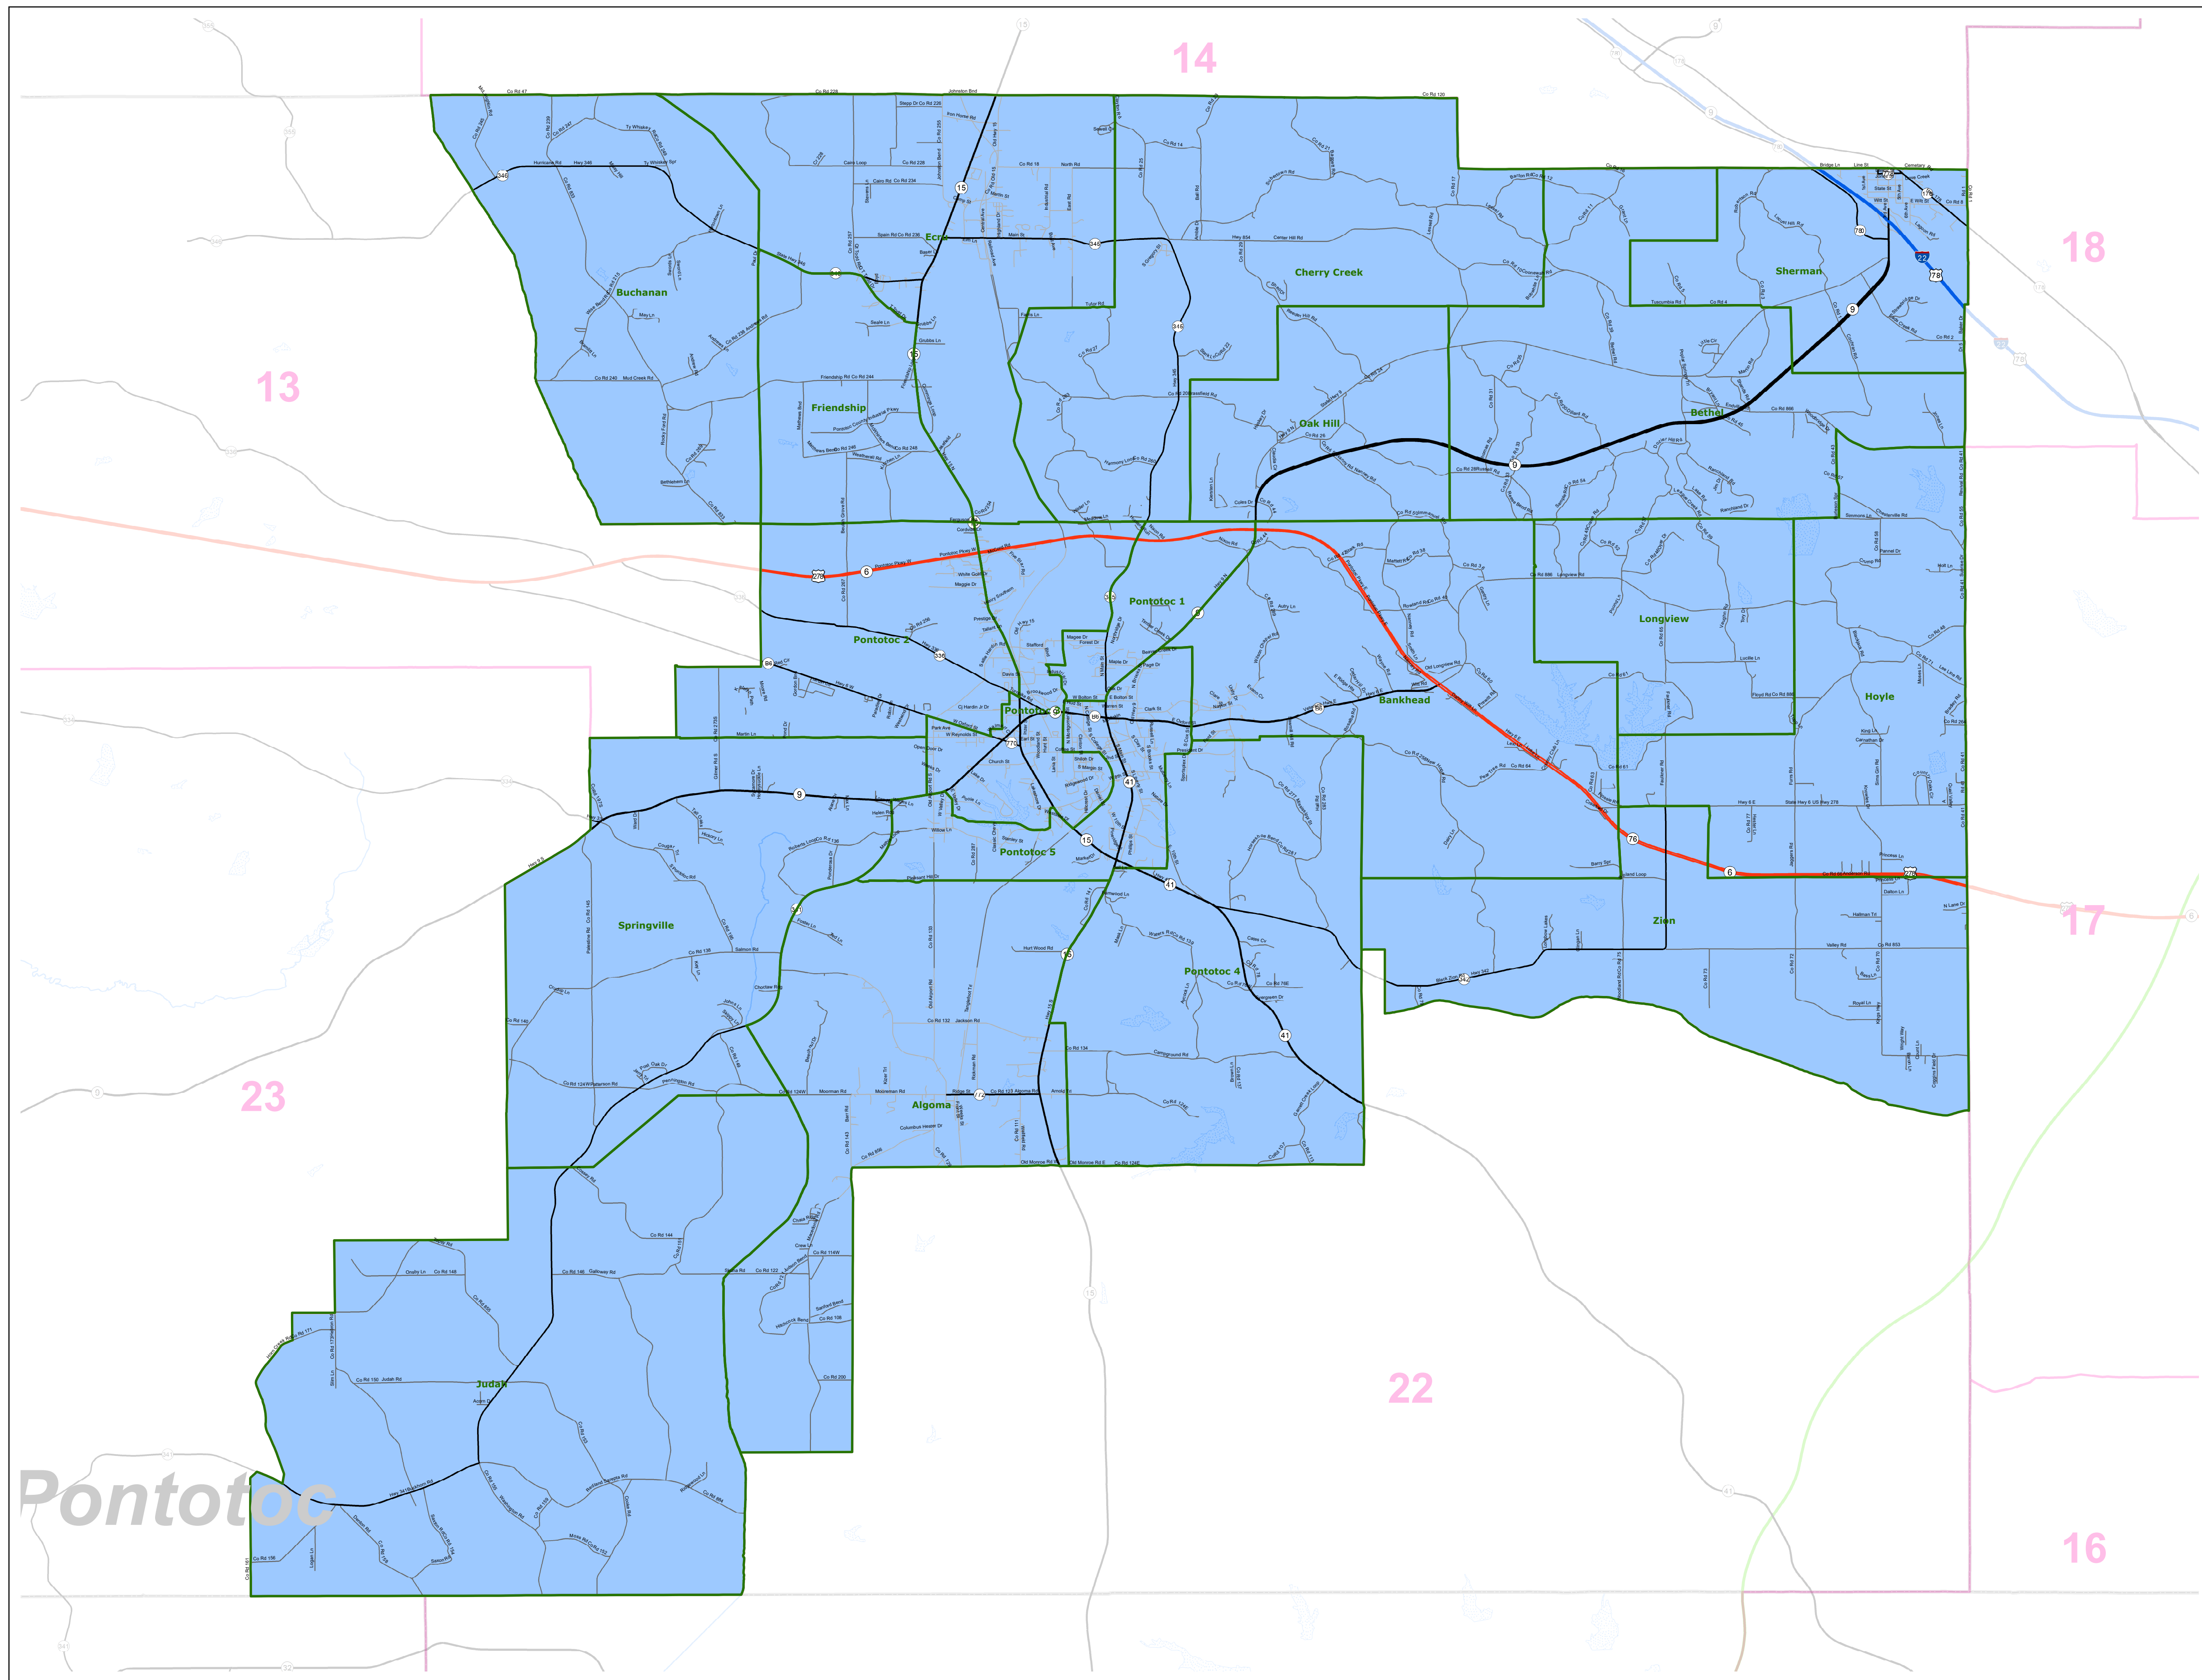

MS House District 15

March 2022

- Voting Precincts
- 1 - Interstates
- 2 - US Highways
- 3 - MS Hwys (1 -99)
- 4 - MS Hwys (100-999)
- 5 - Natchez Trace
- 6 - County Roads
- 7 - City Streets
- 8 - Trails
- River
- Counties
- Lakes/Ponds