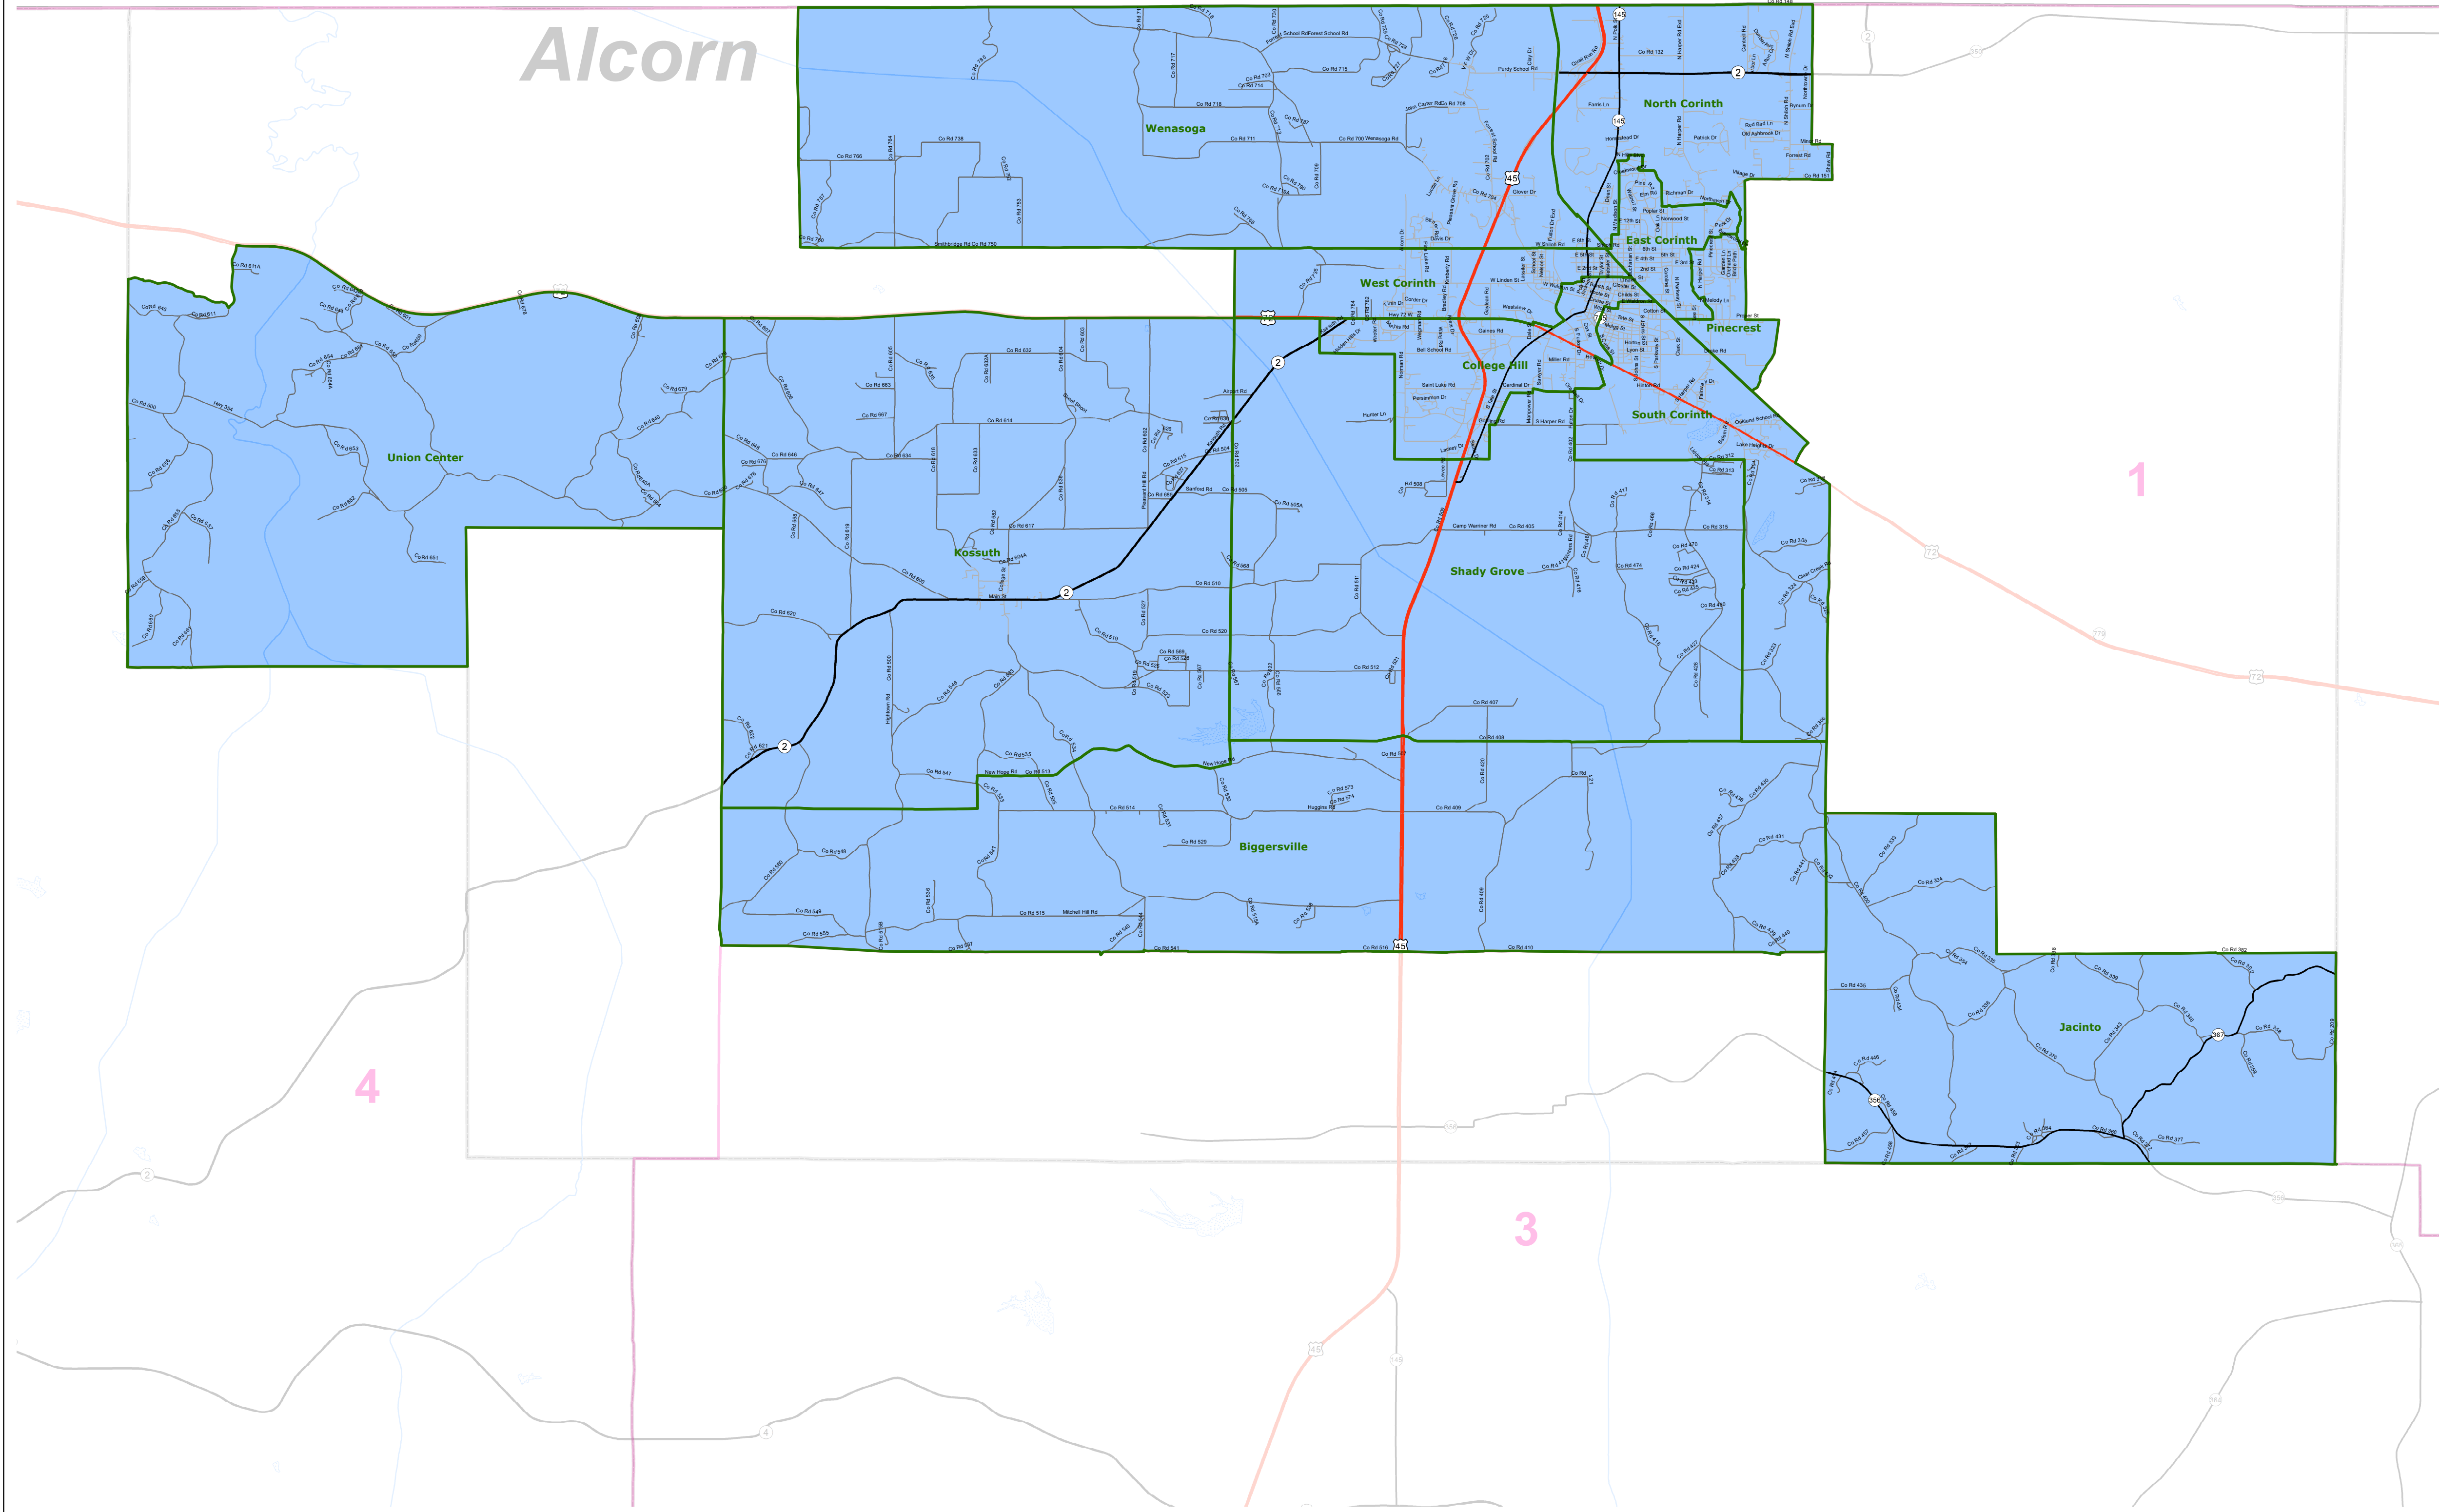

MS House District 2

March 2022

- Voting Precincts
- 1 - Interstates
- 2 - US Highways
- 3 - MS Hwys (1 -99)
- 4 - MS Hwys (100-999)
- 5 - Natchez Trace
- 6 - County Roads
- 7 - City Streets
- 8 - Trails
- River
- Counties
- Lakes/Ponds