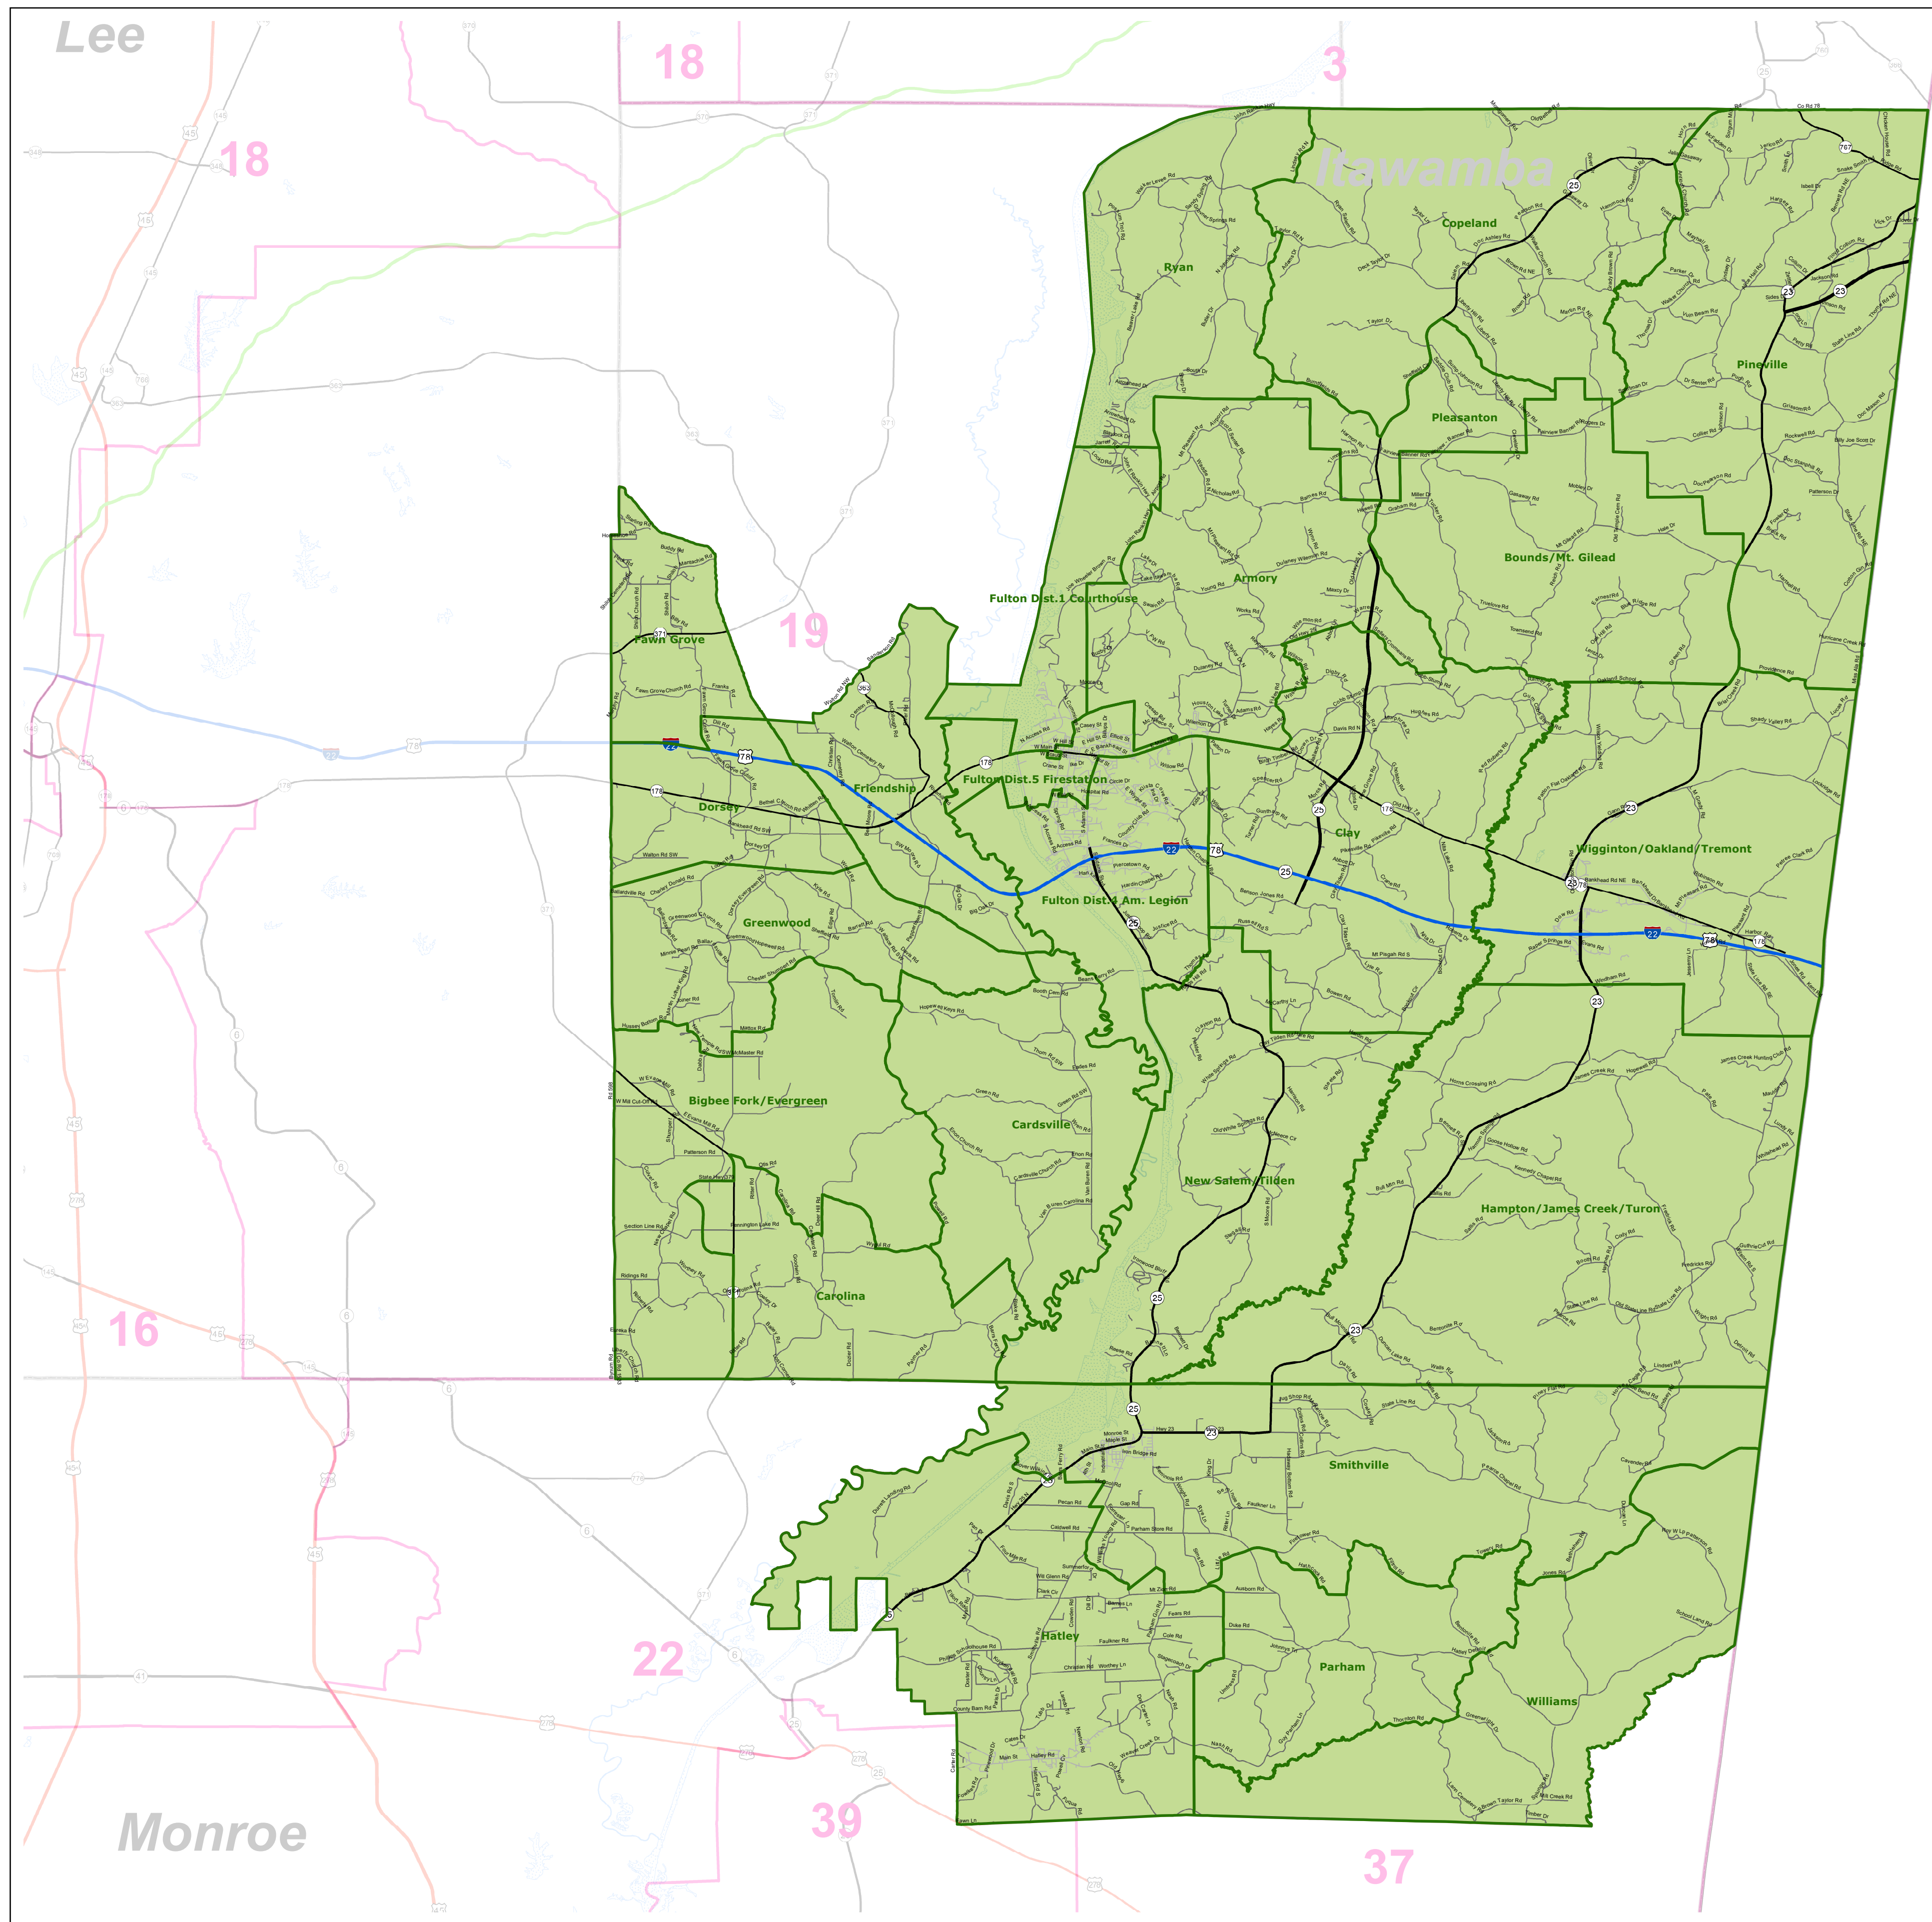

MS House District 21

March 2022