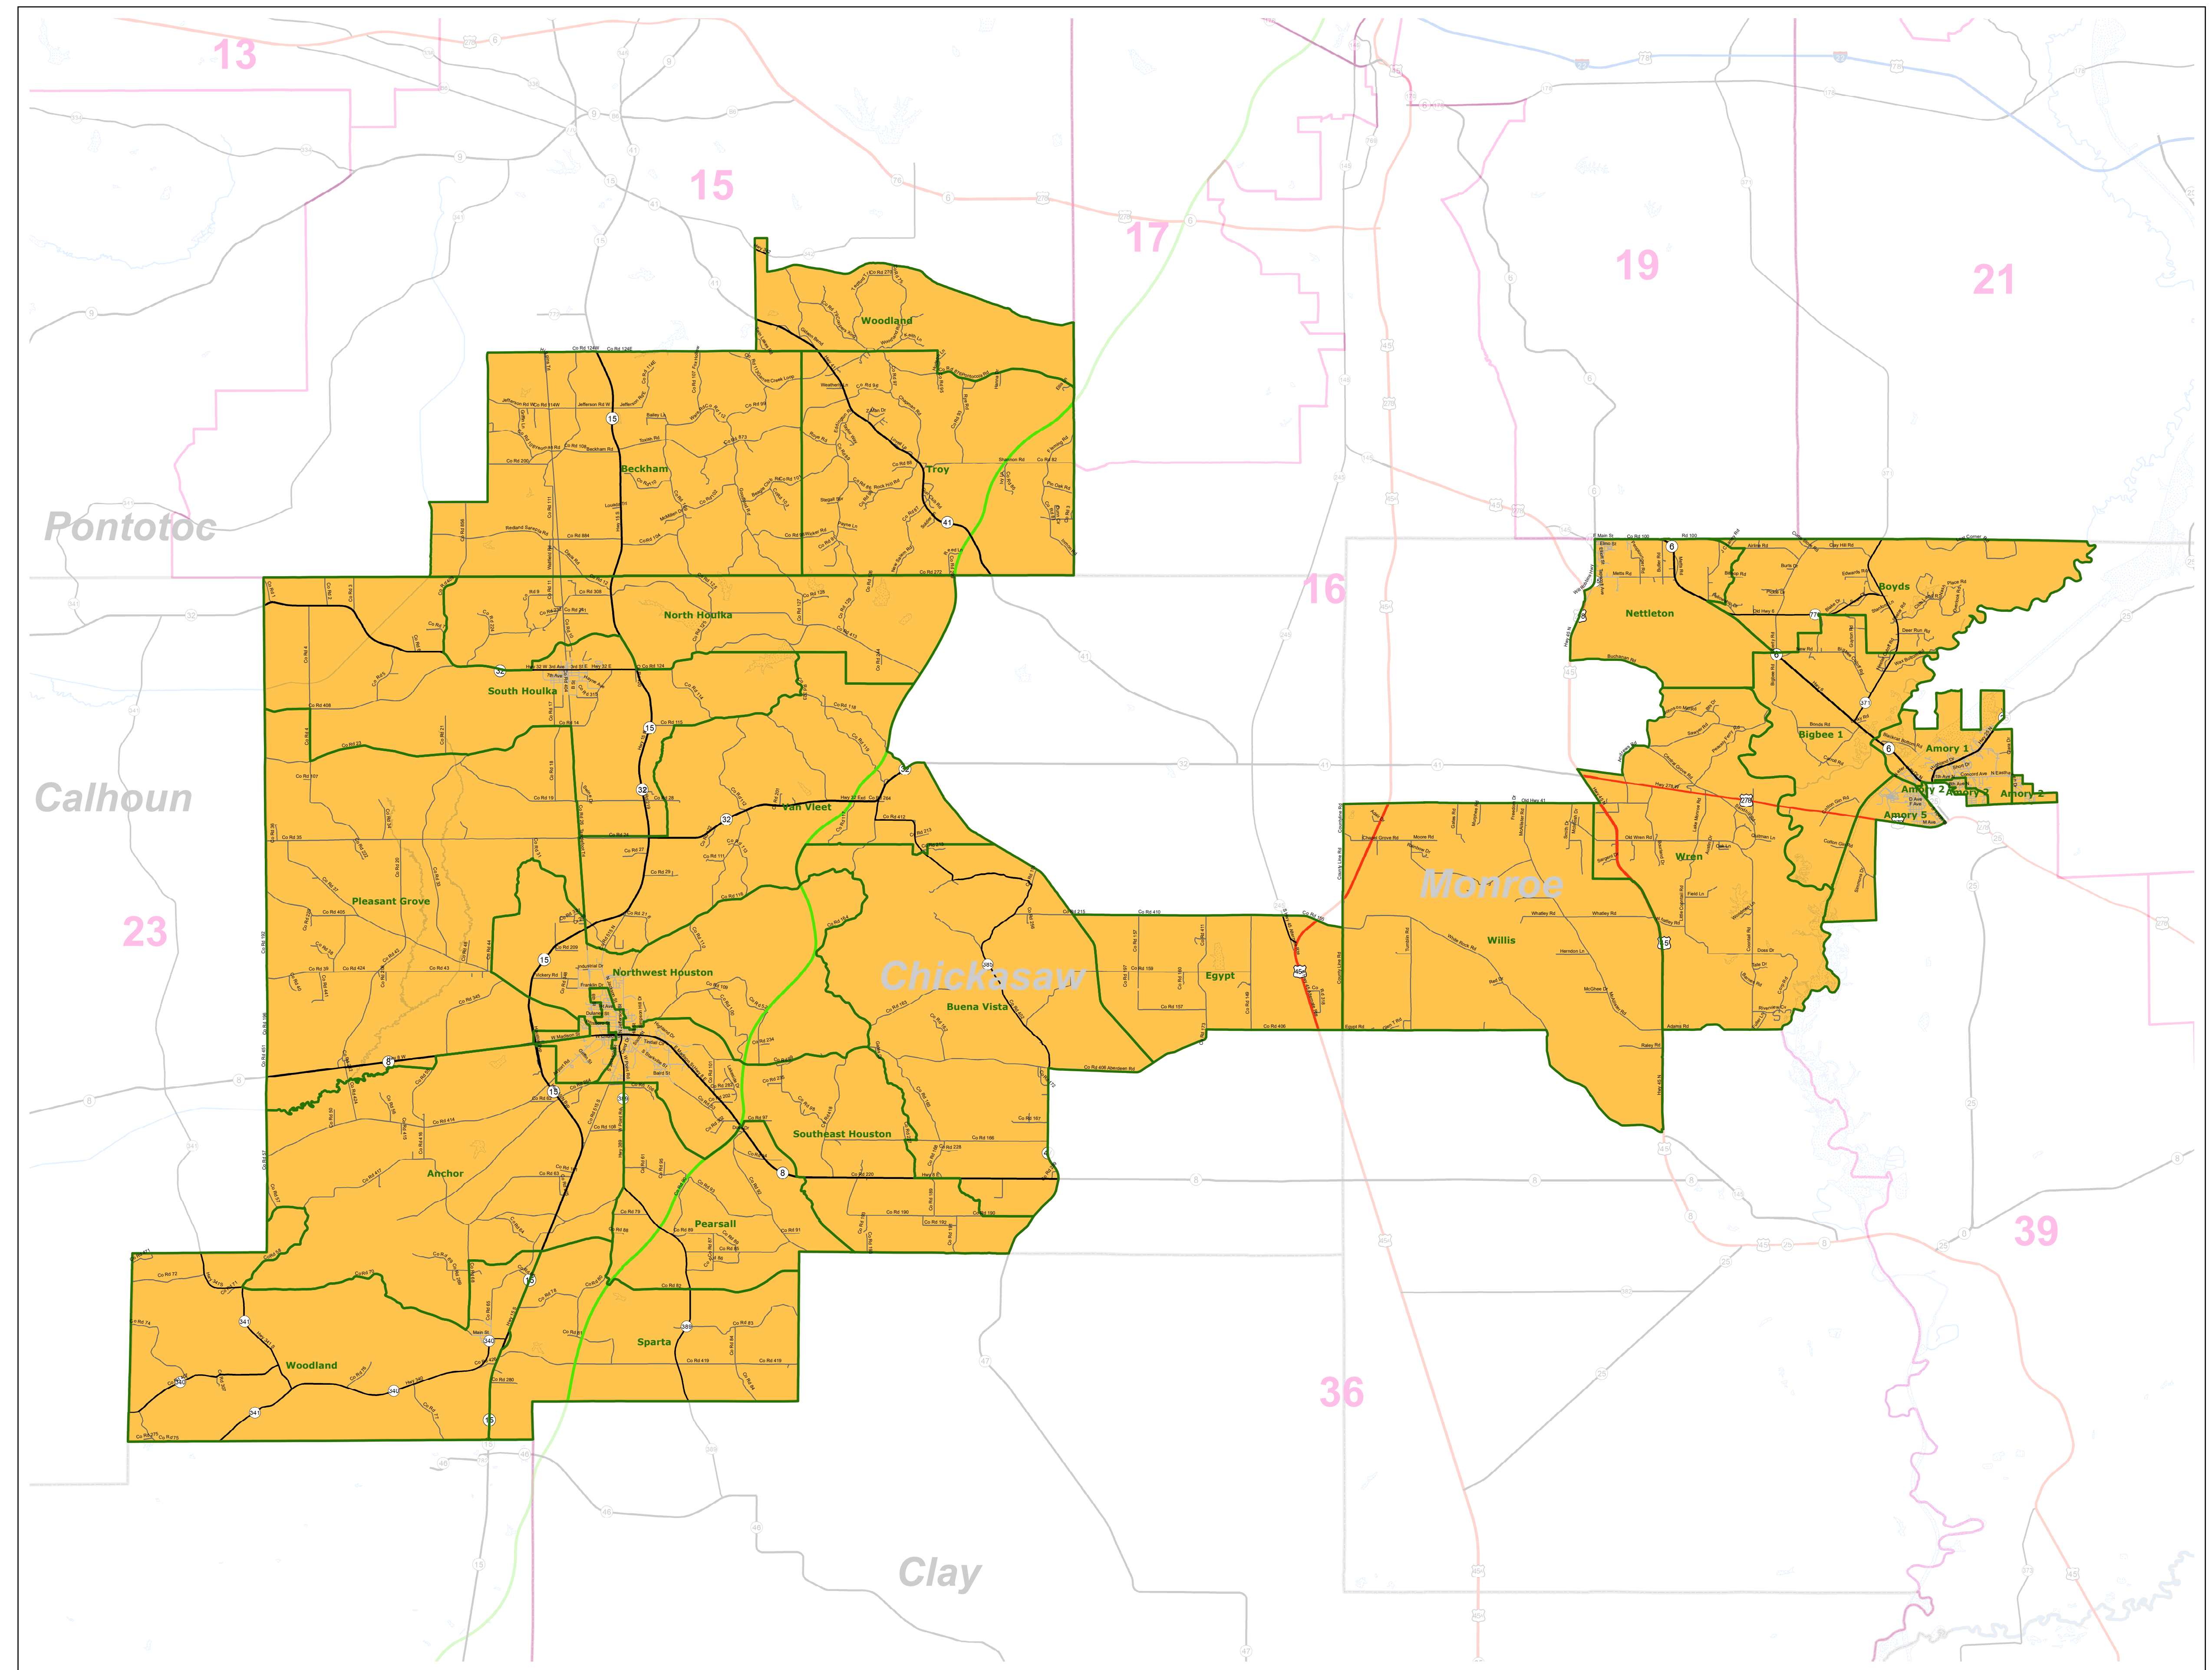

MS House District 22

March 2022

- Voting Precincts
- 1 - Interstates
- 2 - US Highways
- 3 - MS Hwys (1 -99)
- 4 - MS Hwys (100-999)
- 5 - Natchez Trace
- 6 - County Roads
- 7 - City Streets
- 8 - Trails
- River
- Counties
- Lakes/Ponds