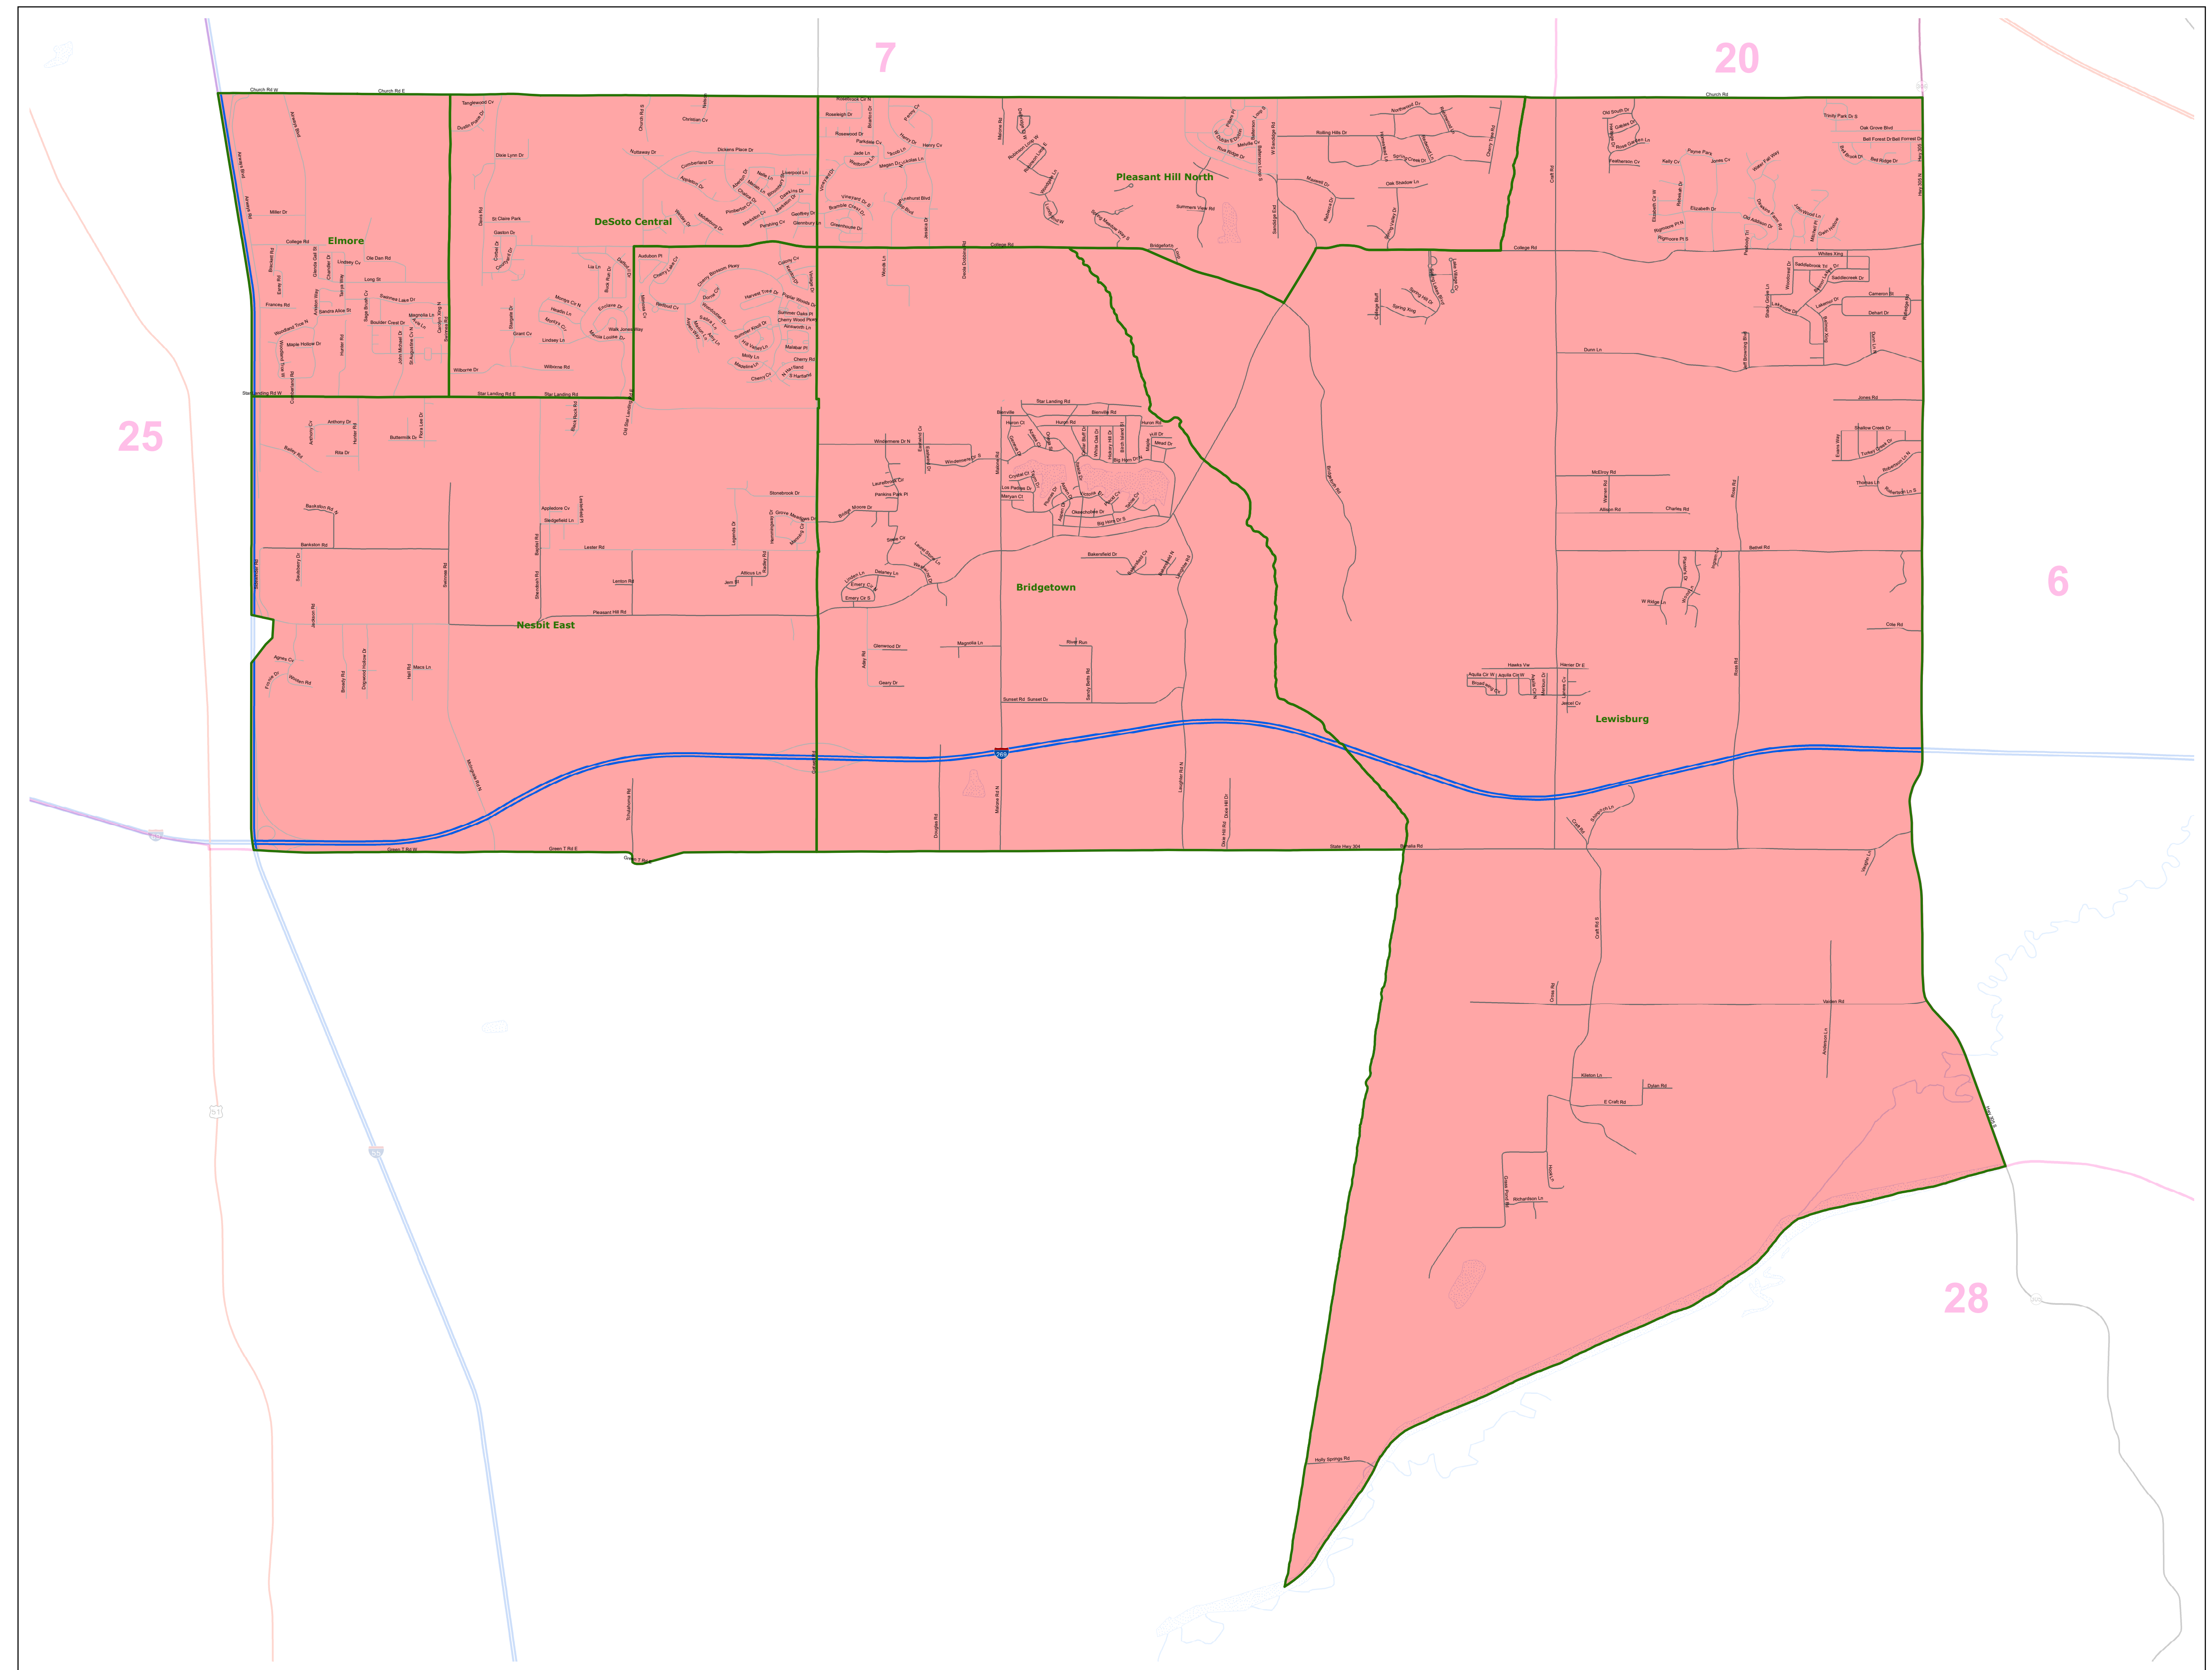

MS House District 24

March 2022

- Voting Precincts
- 1 - Interstates
- 2 - US Highways
- 3 - MS Hwys (1 -99)
- 4 - MS Hwys (100-999)
- 5 - Natchez Trace
- 6 - County Roads
- 7 - City Streets
- 8 - Trails
- River
- Counties
- Lakes/Ponds