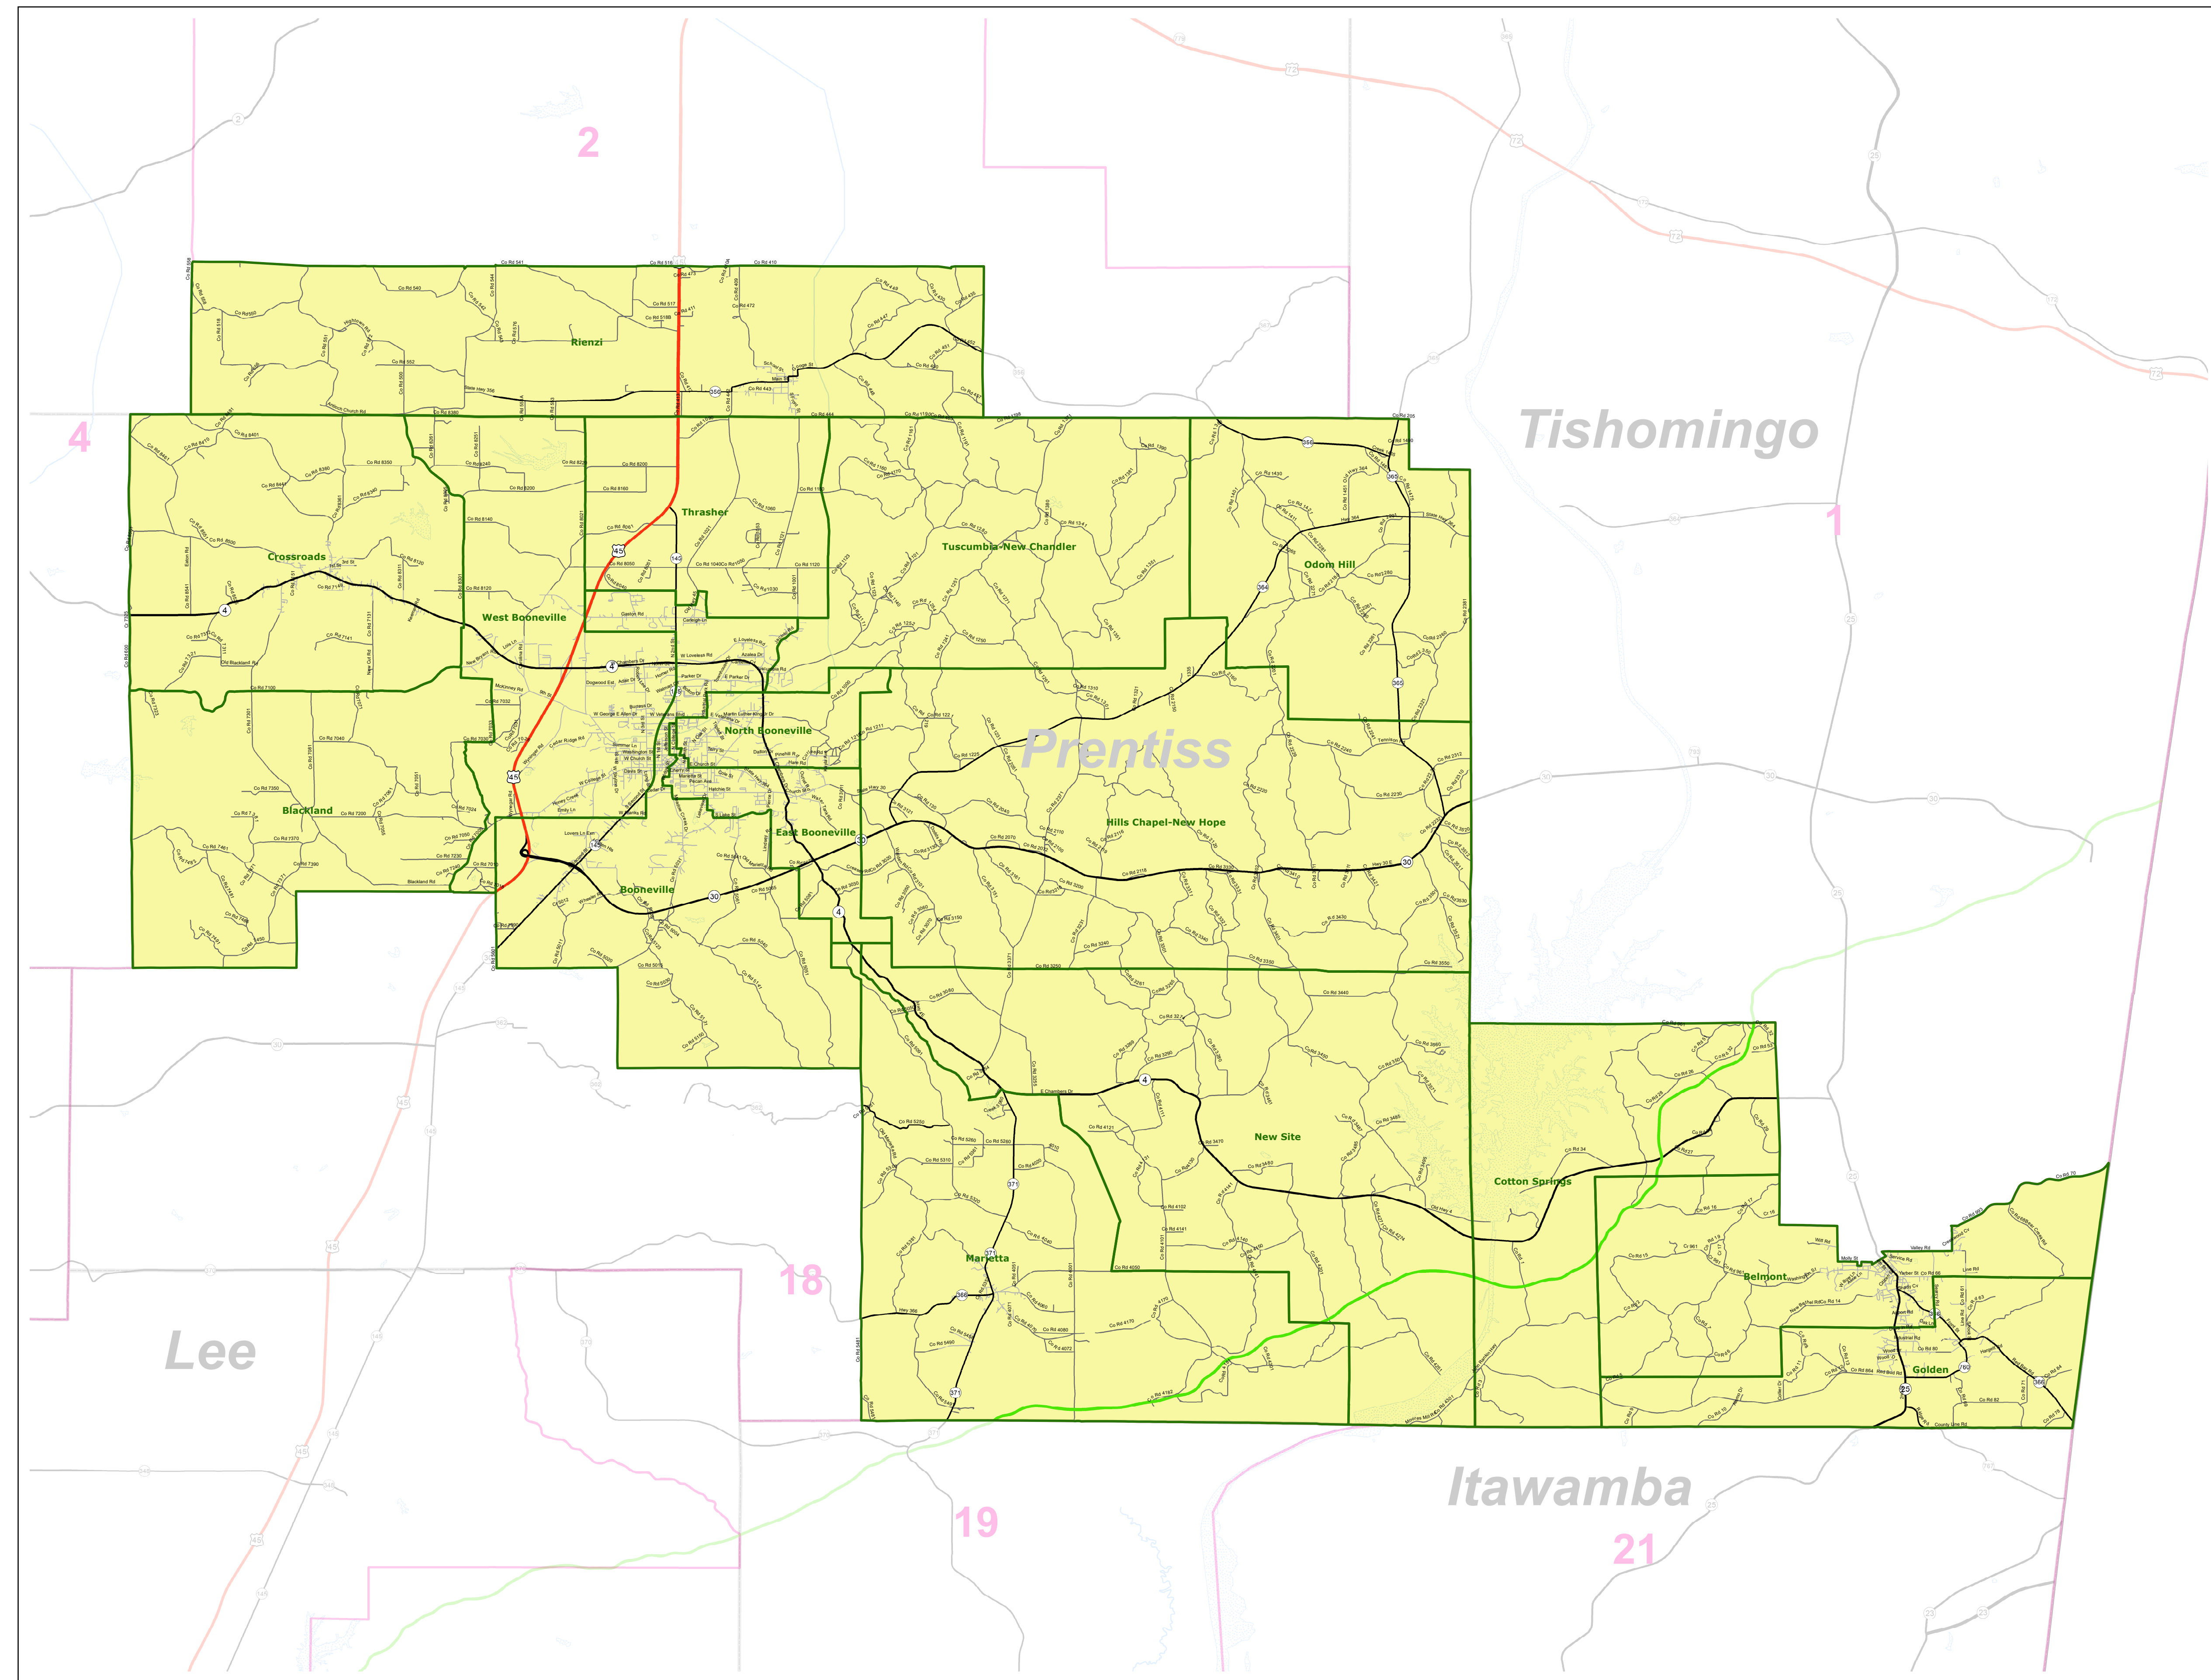

MS House District 3

March 2022

- Voting Precincts
- 1 - Interstates
- 2 - US Highways
- 3 - MS Hwys (1 -99)
- 4 - MS Hwys (100-999)
- 5 - Natchez Trace
- 6 - County Roads
- 7 - City Streets
- 8 - Trails
- River
- Counties
- Lakes/Ponds