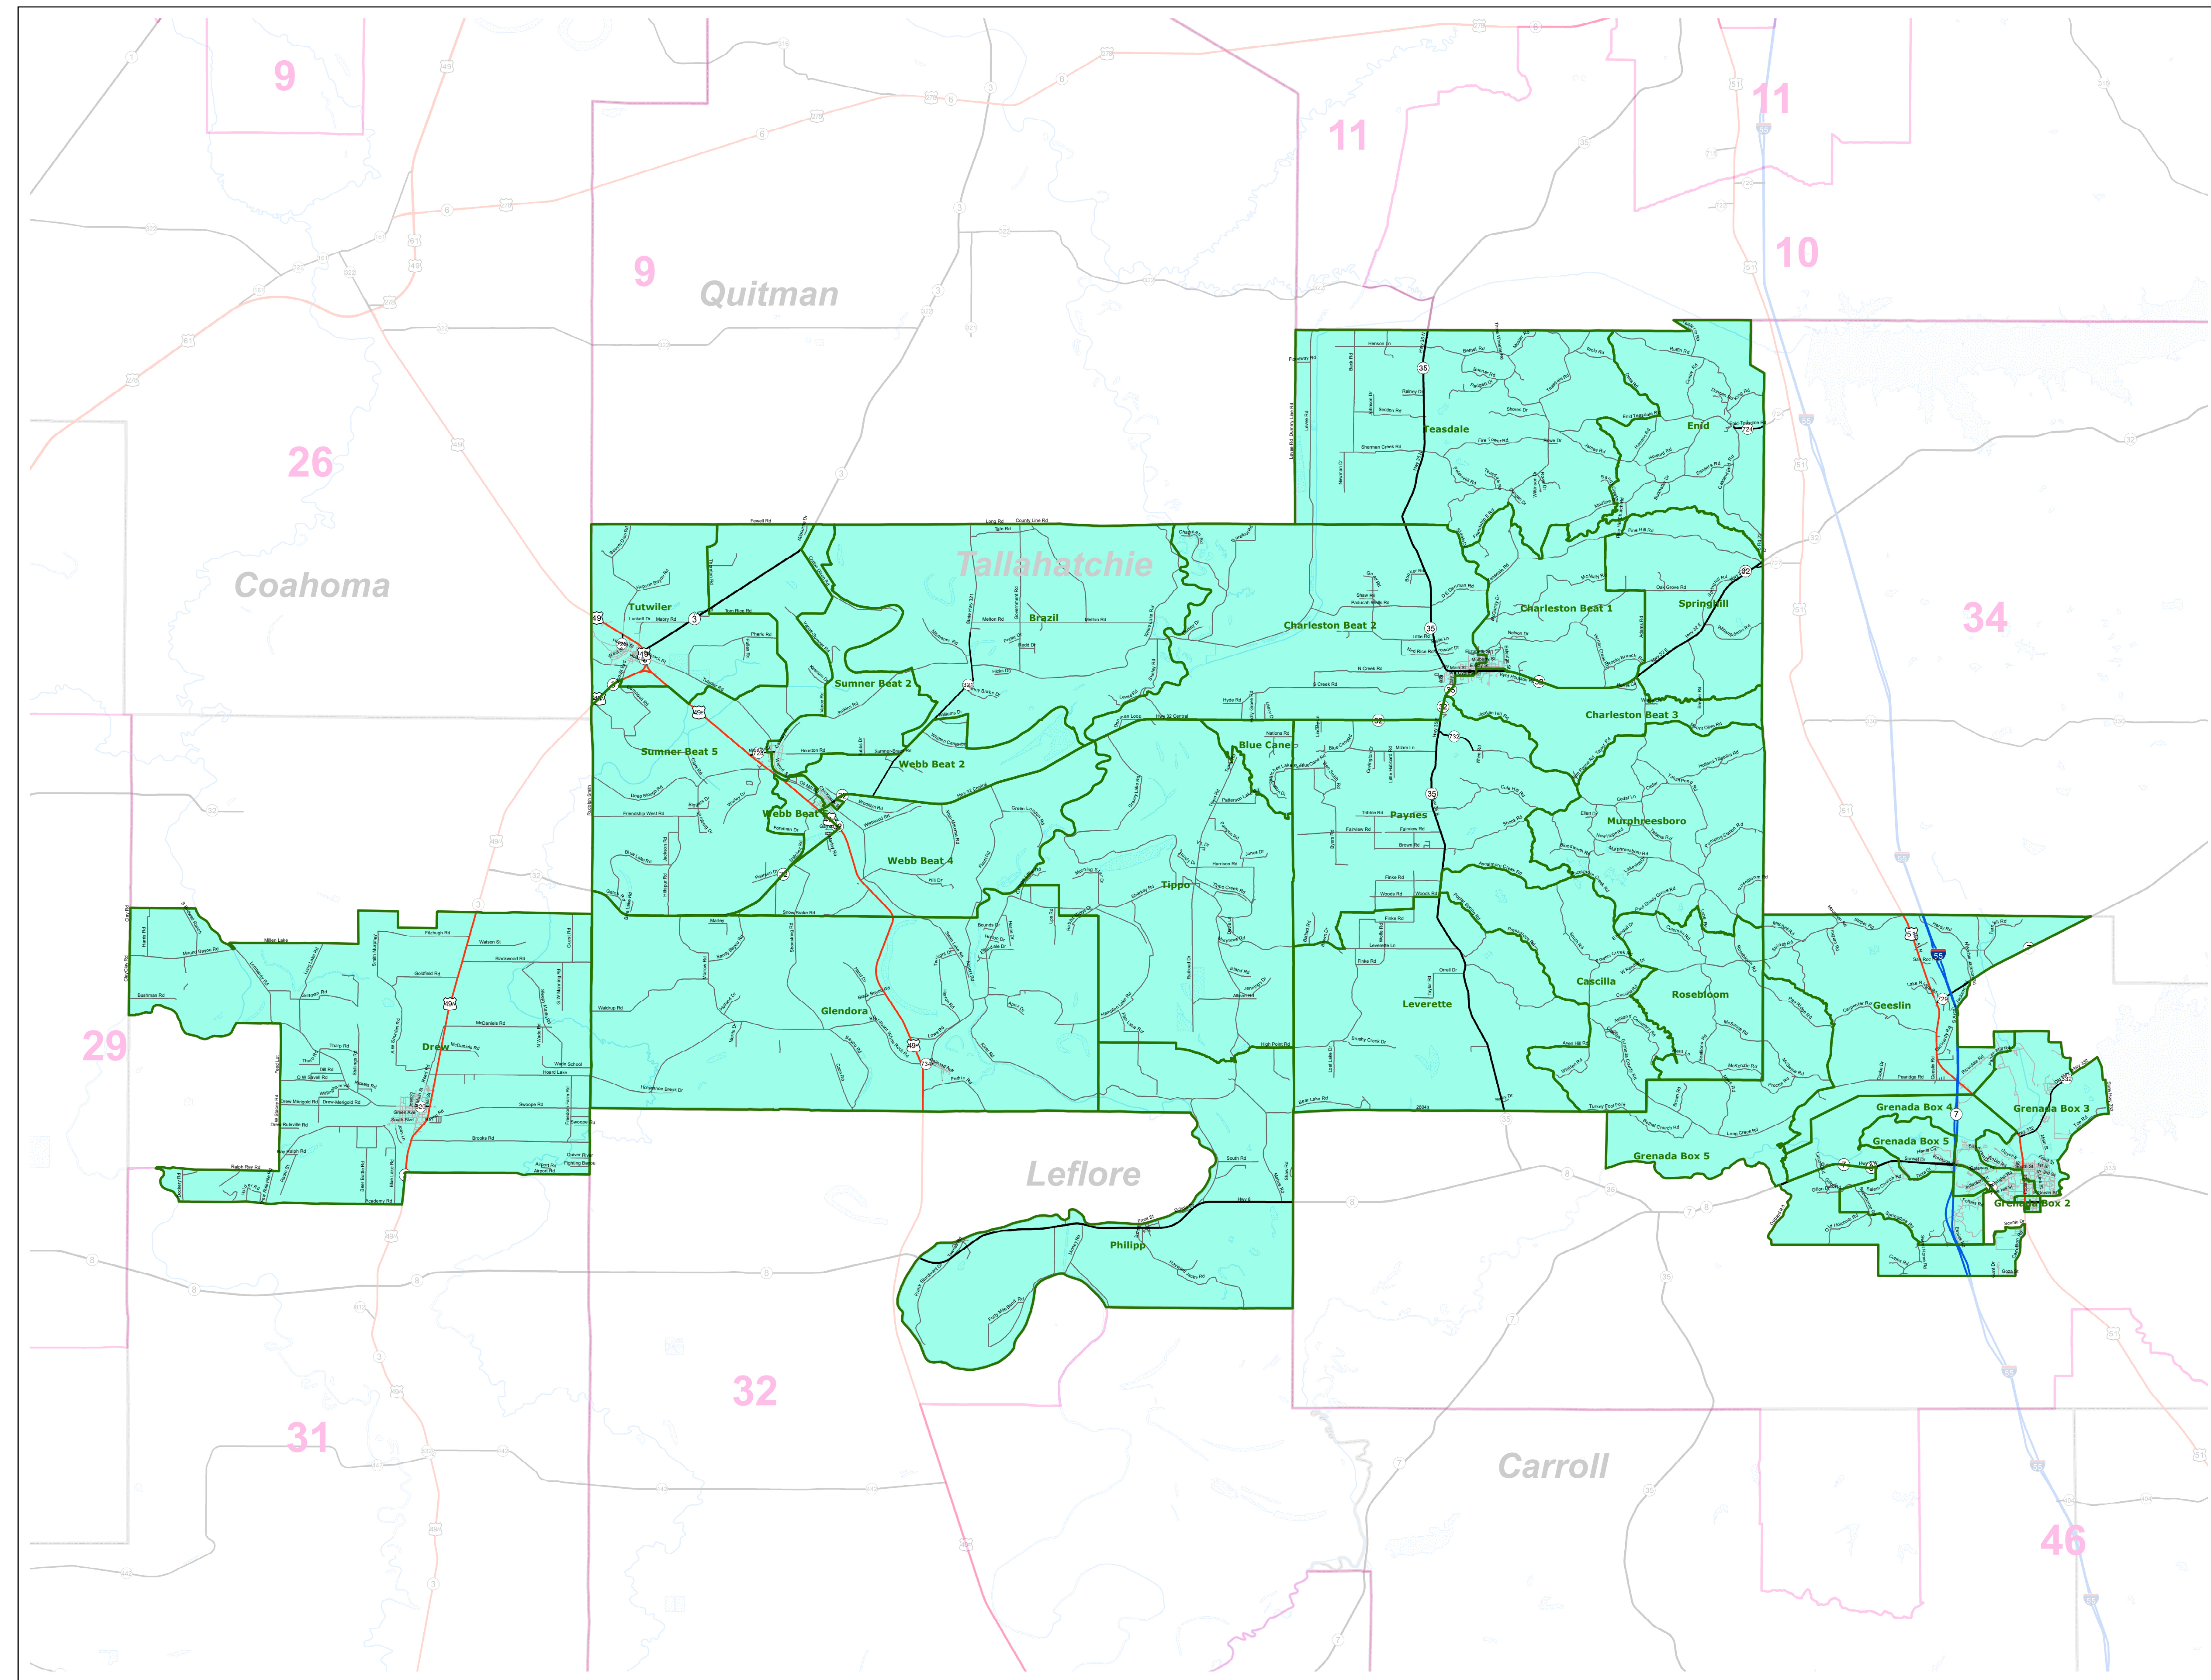

MS House District 30

March 2022

- Voting Precincts
- 1 - Interstates
- 2 - US Highways
- 3 - MS Hwys (1 -99)
- 4 - MS Hwys (100-999)
- 5 - Natchez Trace
- 6 - County Roads
- 7 - City Streets
- 8 - Trails
- River
- Counties
- Lakes/Ponds