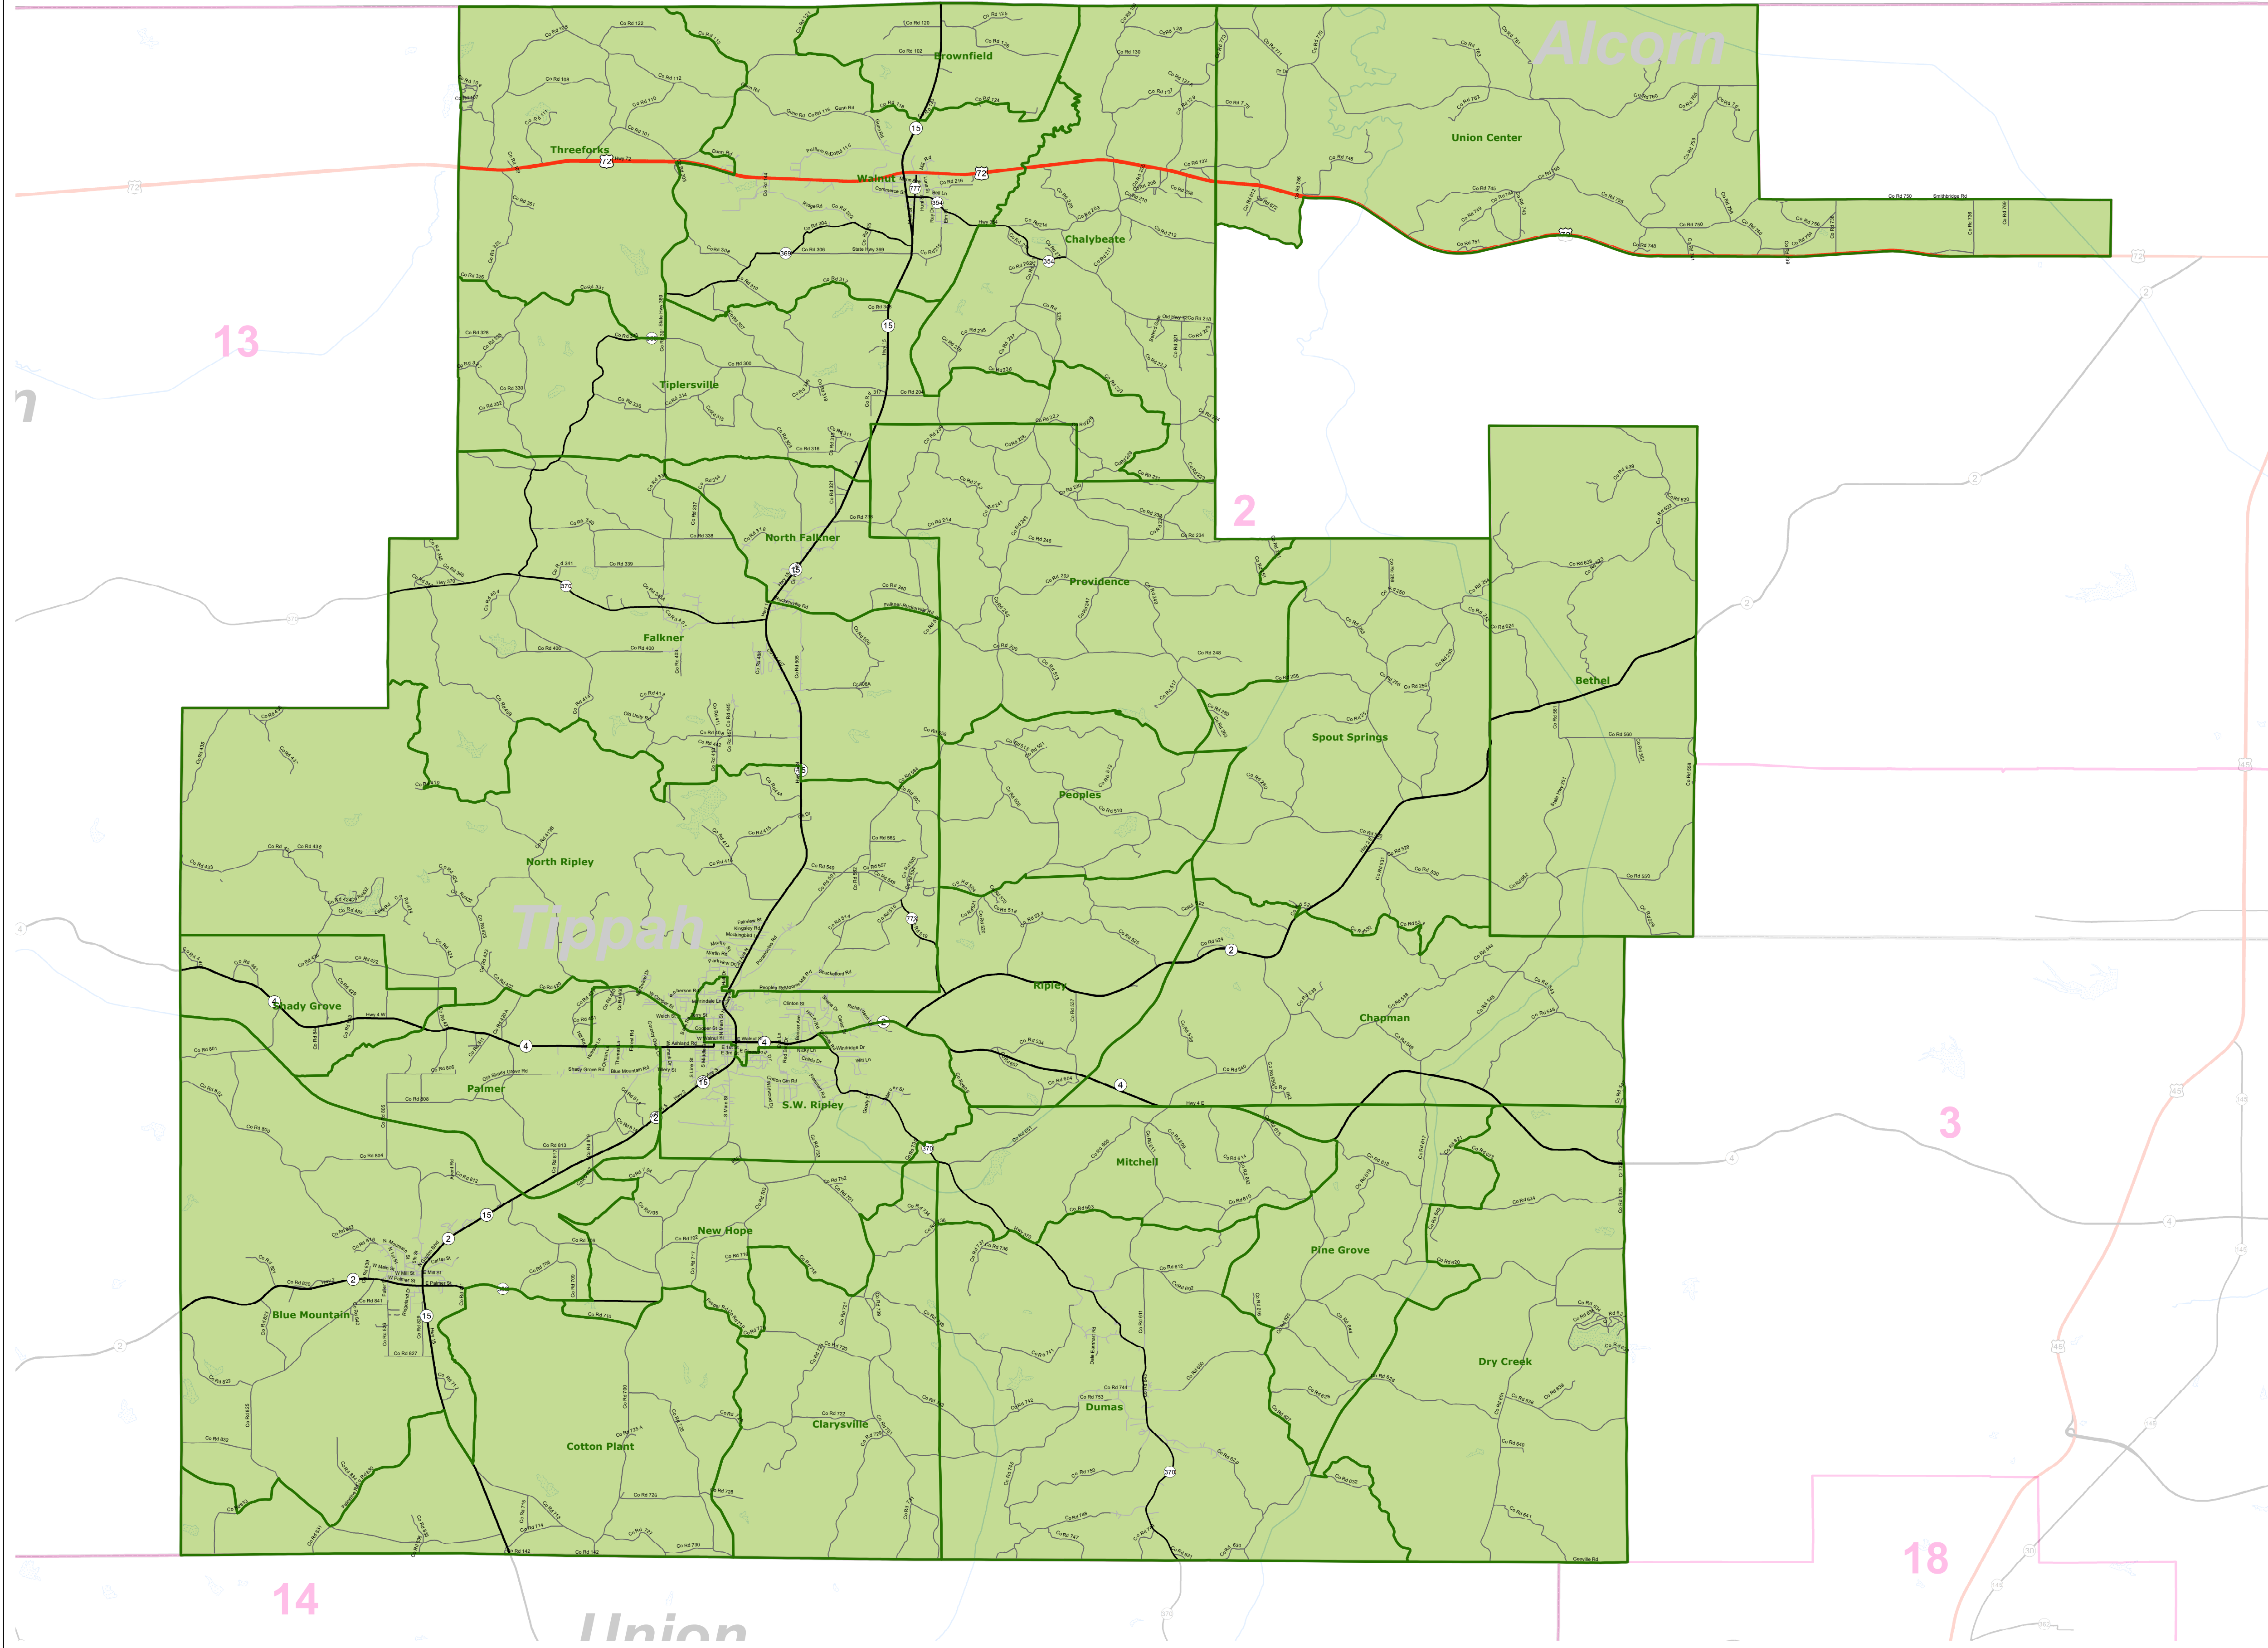

MS House District 4

March 2022

- Voting Precincts
- 1 - Interstates
- 2 - US Highways
- 3 - MS Hwys (1 -99)
- 4 - MS Hwys (100-999)
- 5 - Natchez Trace
- 6 - County Roads
- 7 - City Streets
- 8 - Trails
- River
- Counties
- Lakes/Ponds