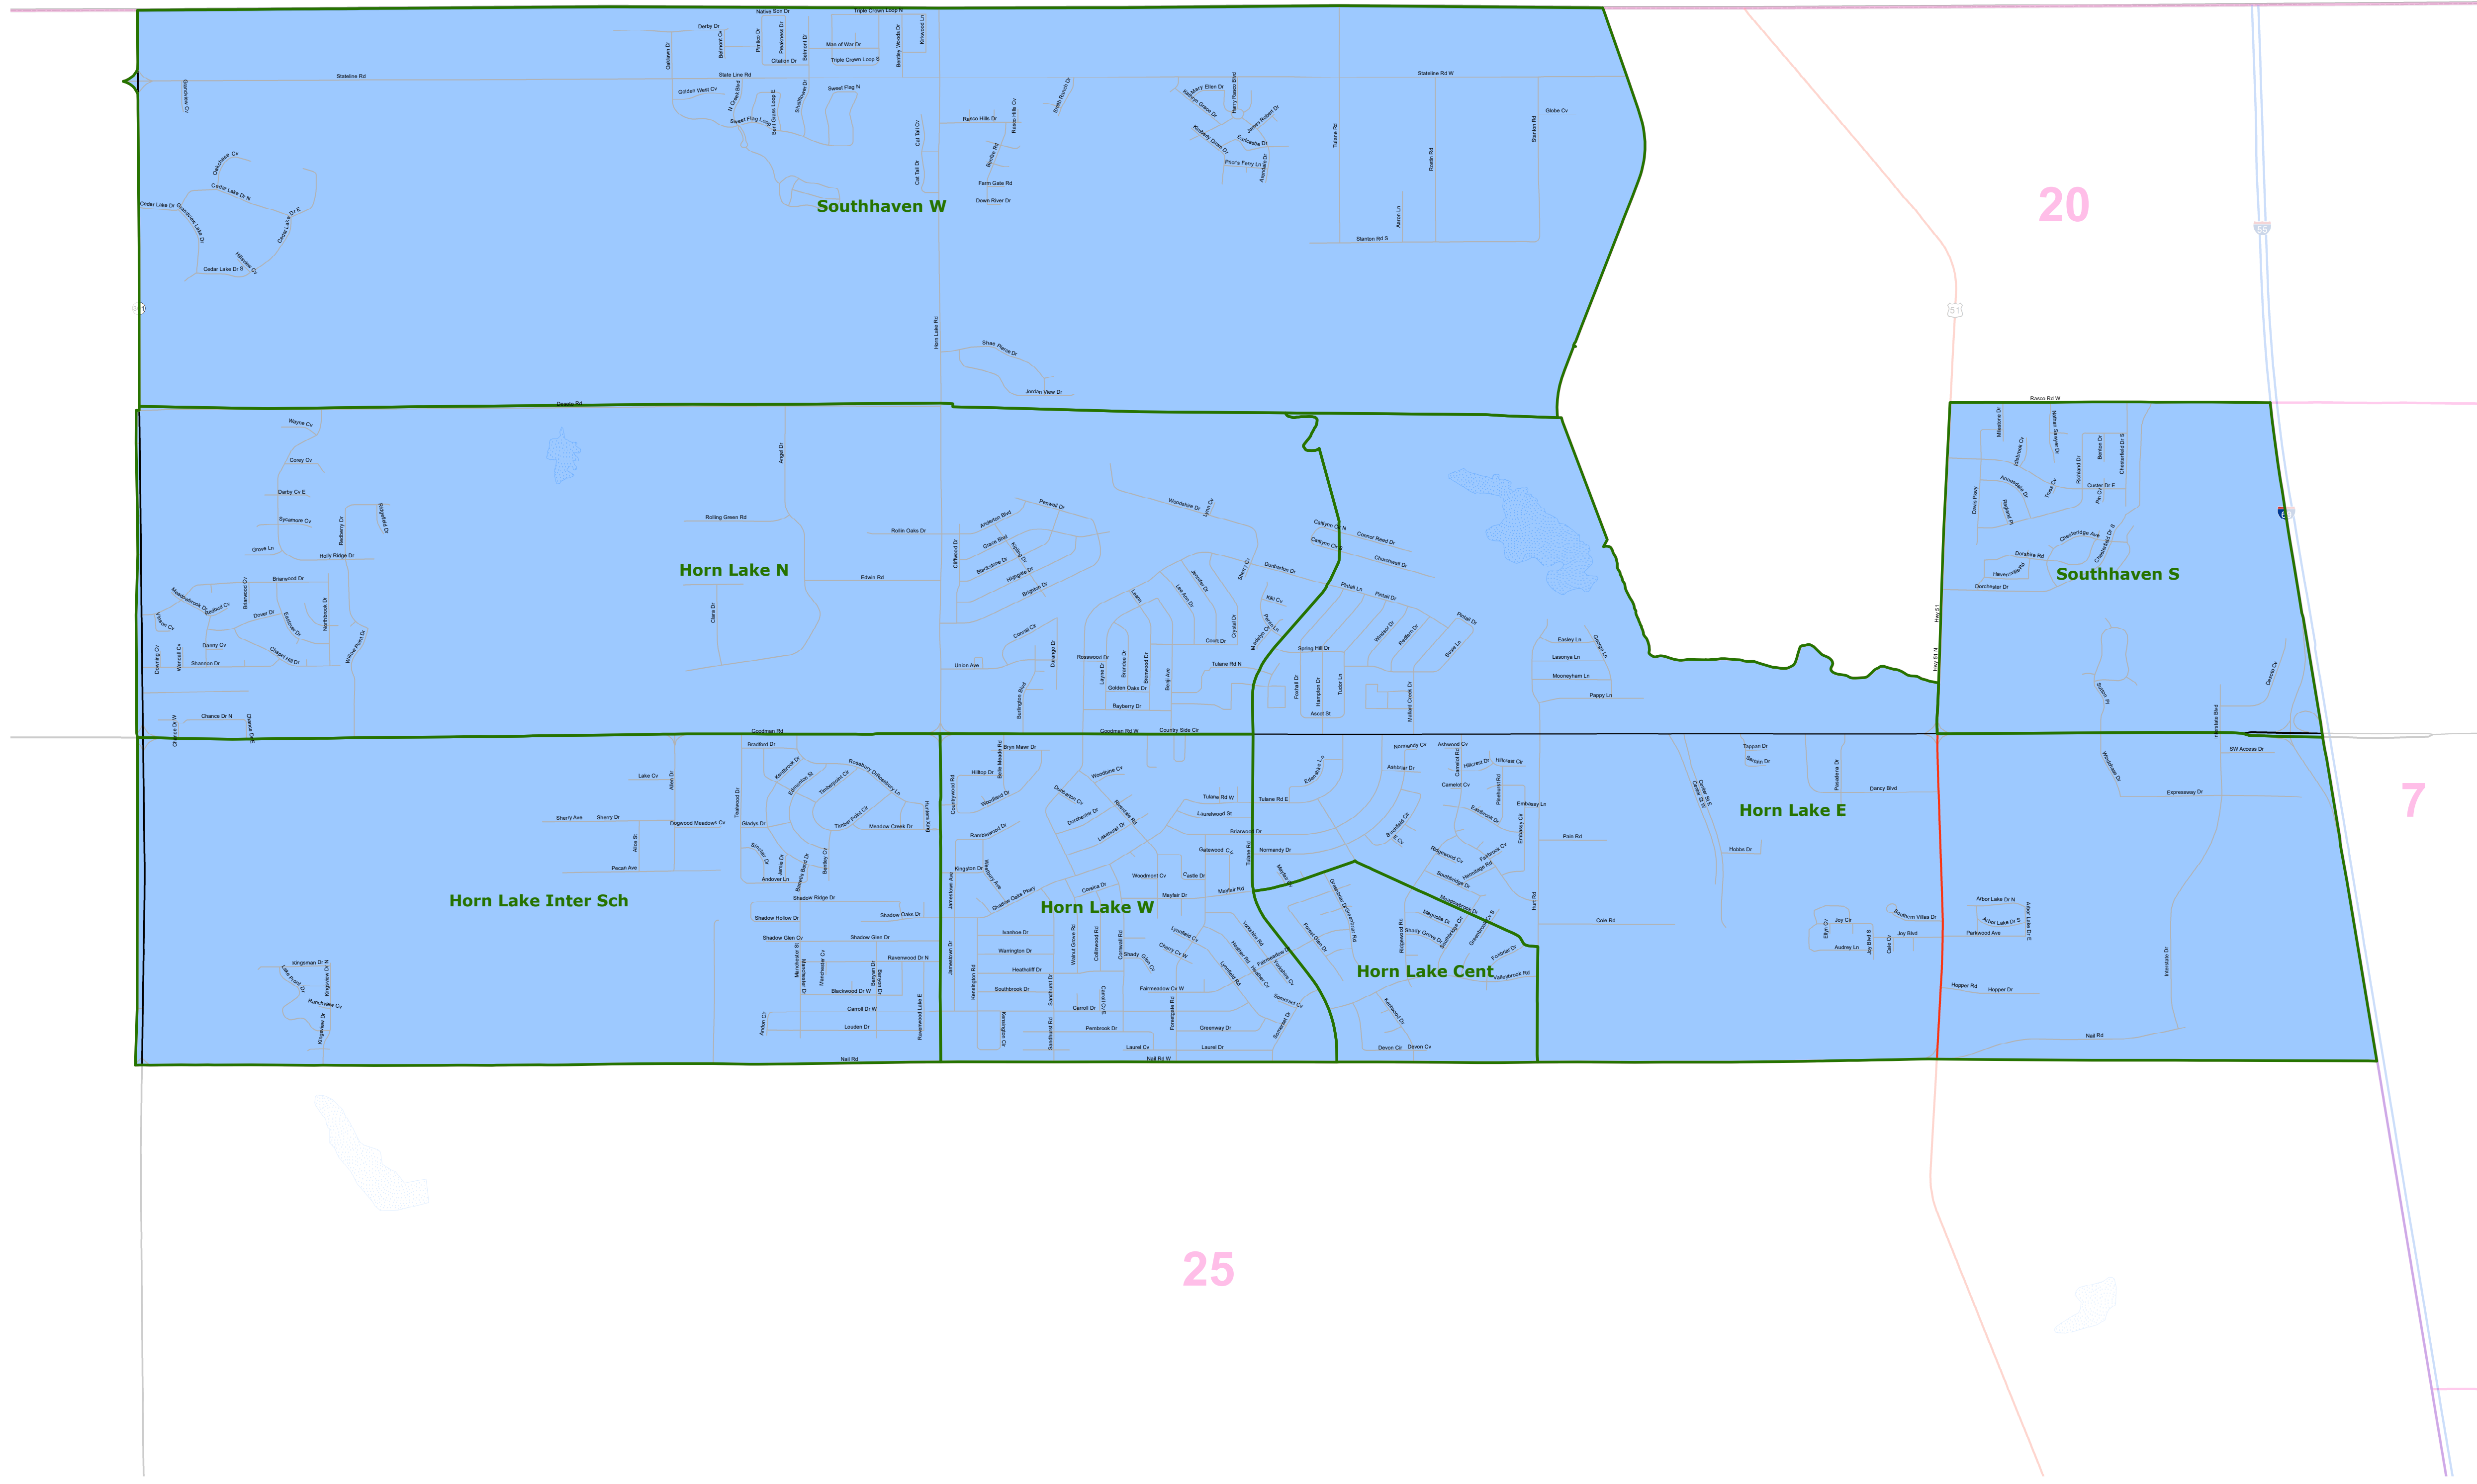

MS House District 40

March 2022

- Voting Precincts
- 1 - Interstates
- 2 - US Highways
- 3 - MS Hwys (1 -99)
- 4 - MS Hwys (100-999)
- 5 - Natchez Trace
- 6 - County Roads
- 7 - City Streets
- 8 - Trails
- River
- Counties
- Lakes/Ponds