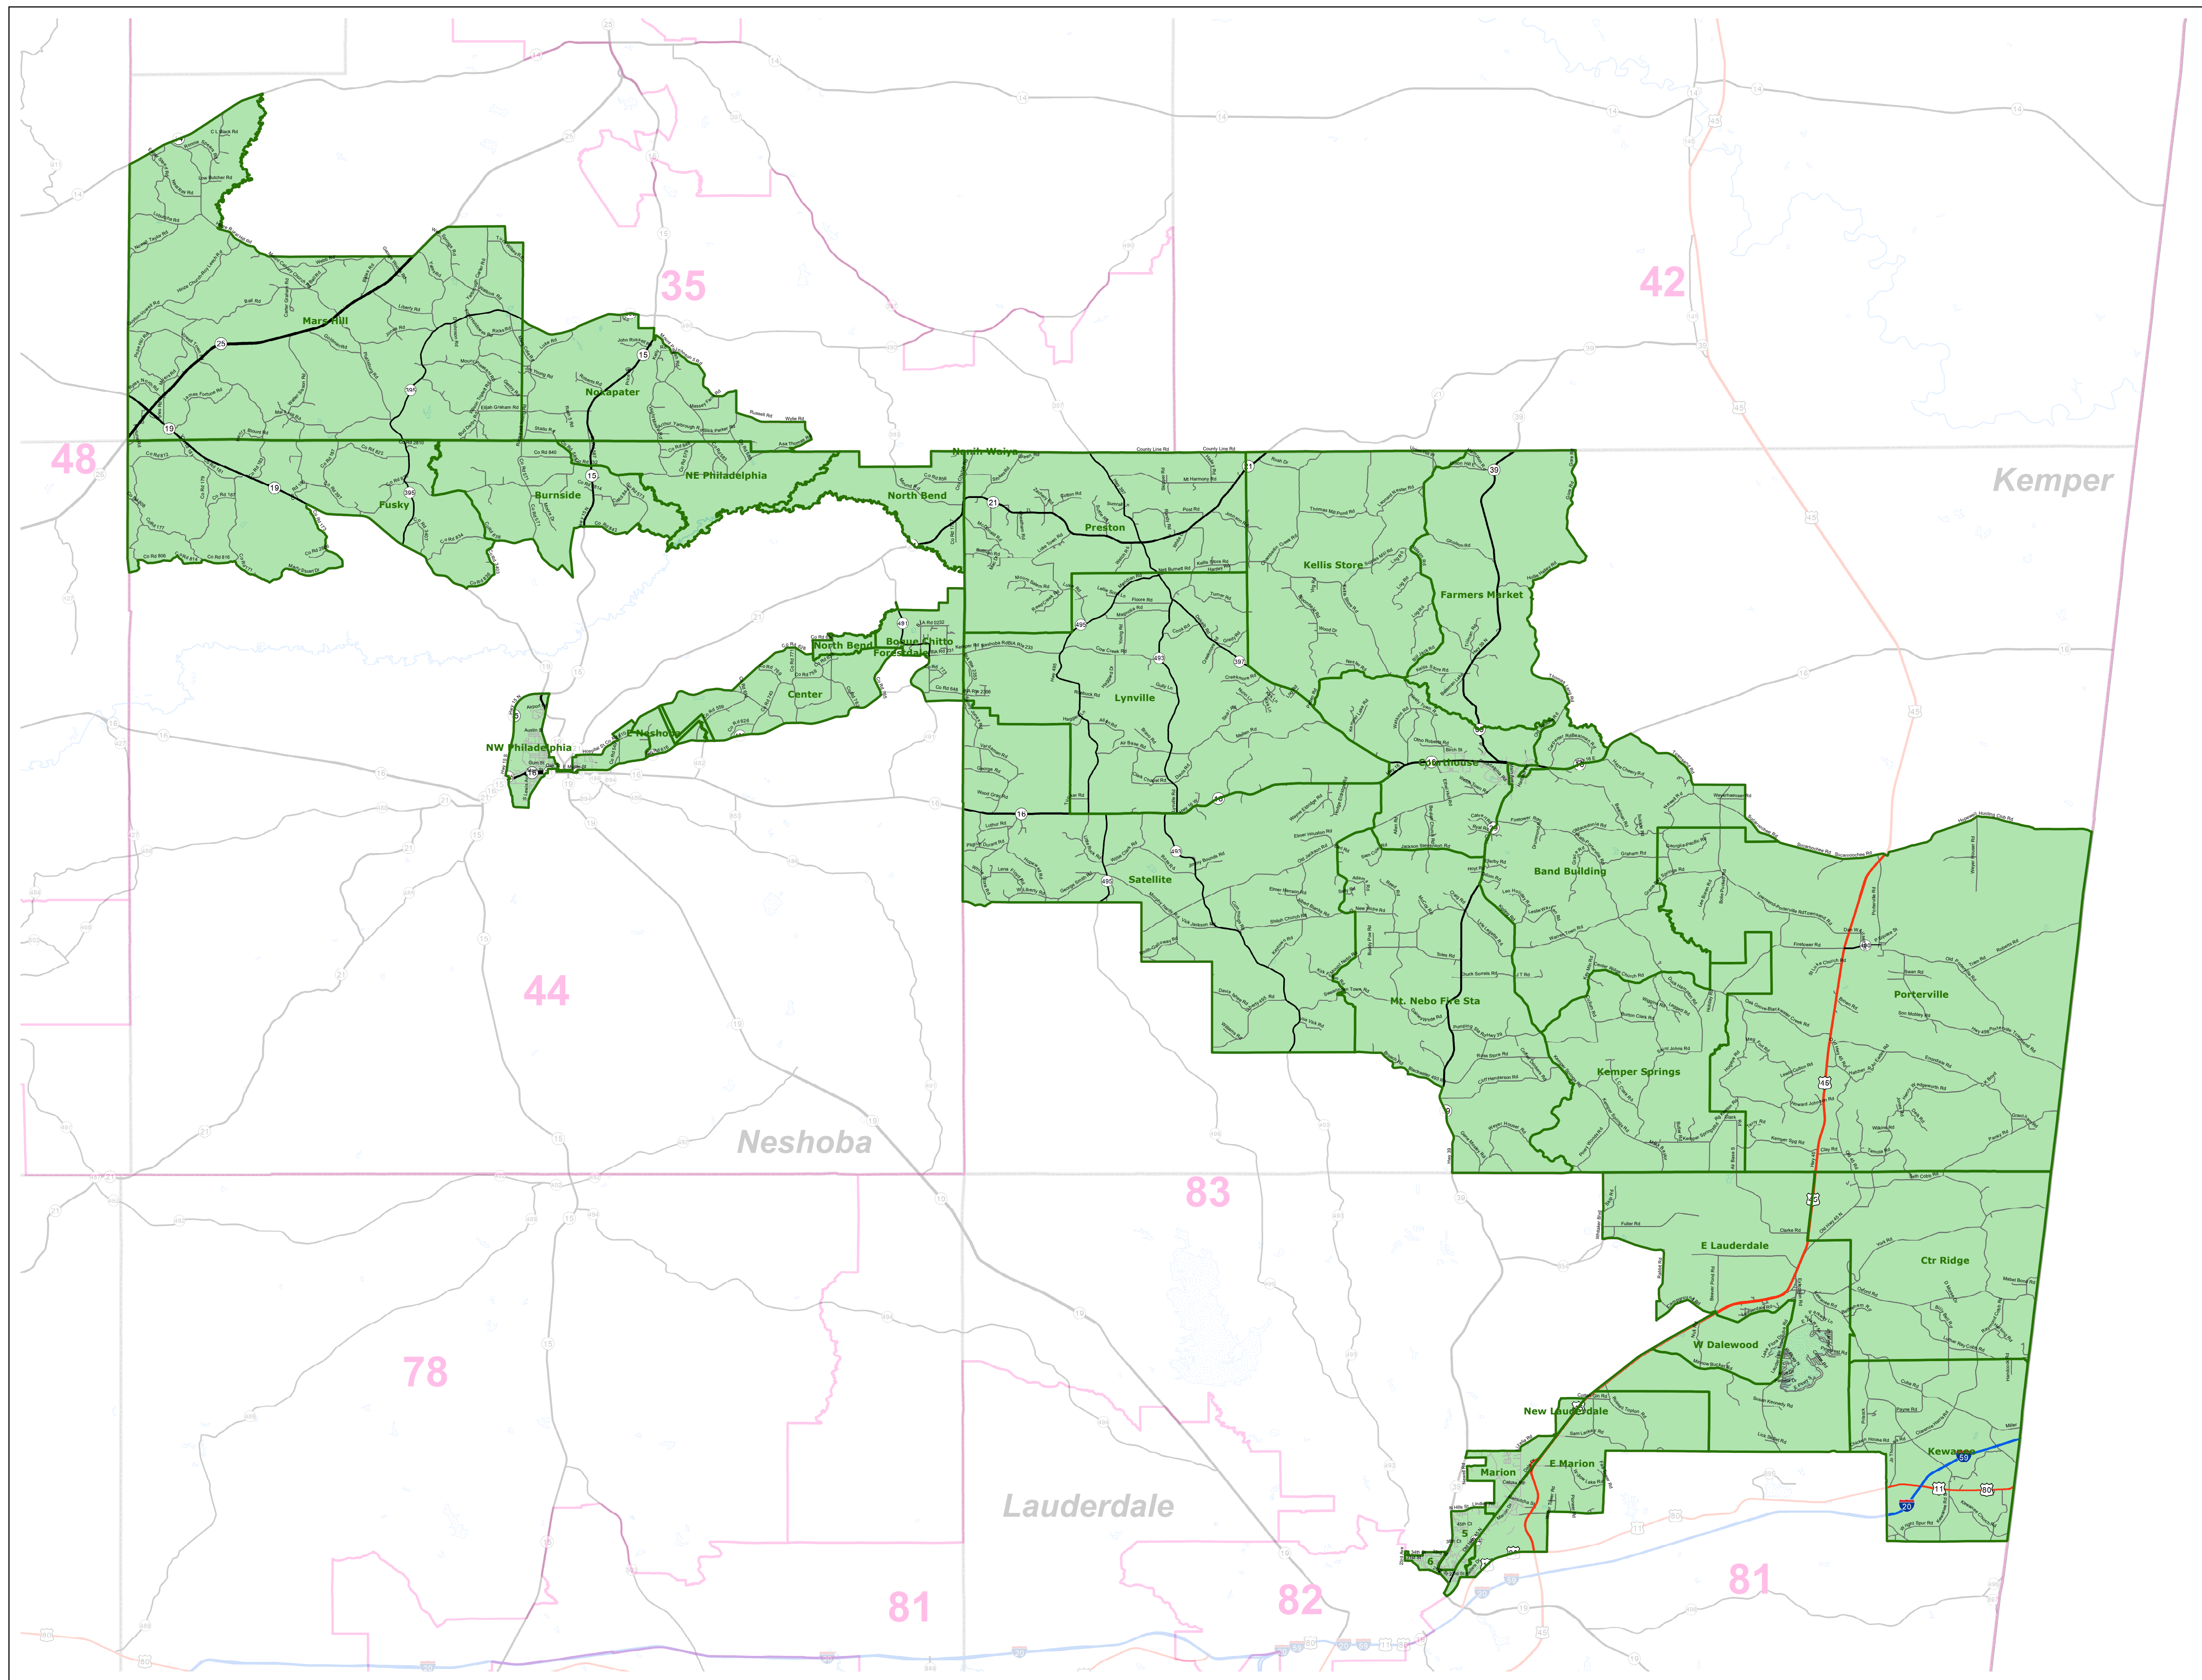

MS House District 45

March 2022

- Voting Precincts
- 1 - Interstates
- 2 - US Highways
- 3 - MS Hwys (1 -99)
- 4 - MS Hwys (100-999)
- 5 - Natchez Trace
- 6 - County Roads
- 7 - City Streets
- 8 - Trails
- River
- Counties
- Lakes/Ponds