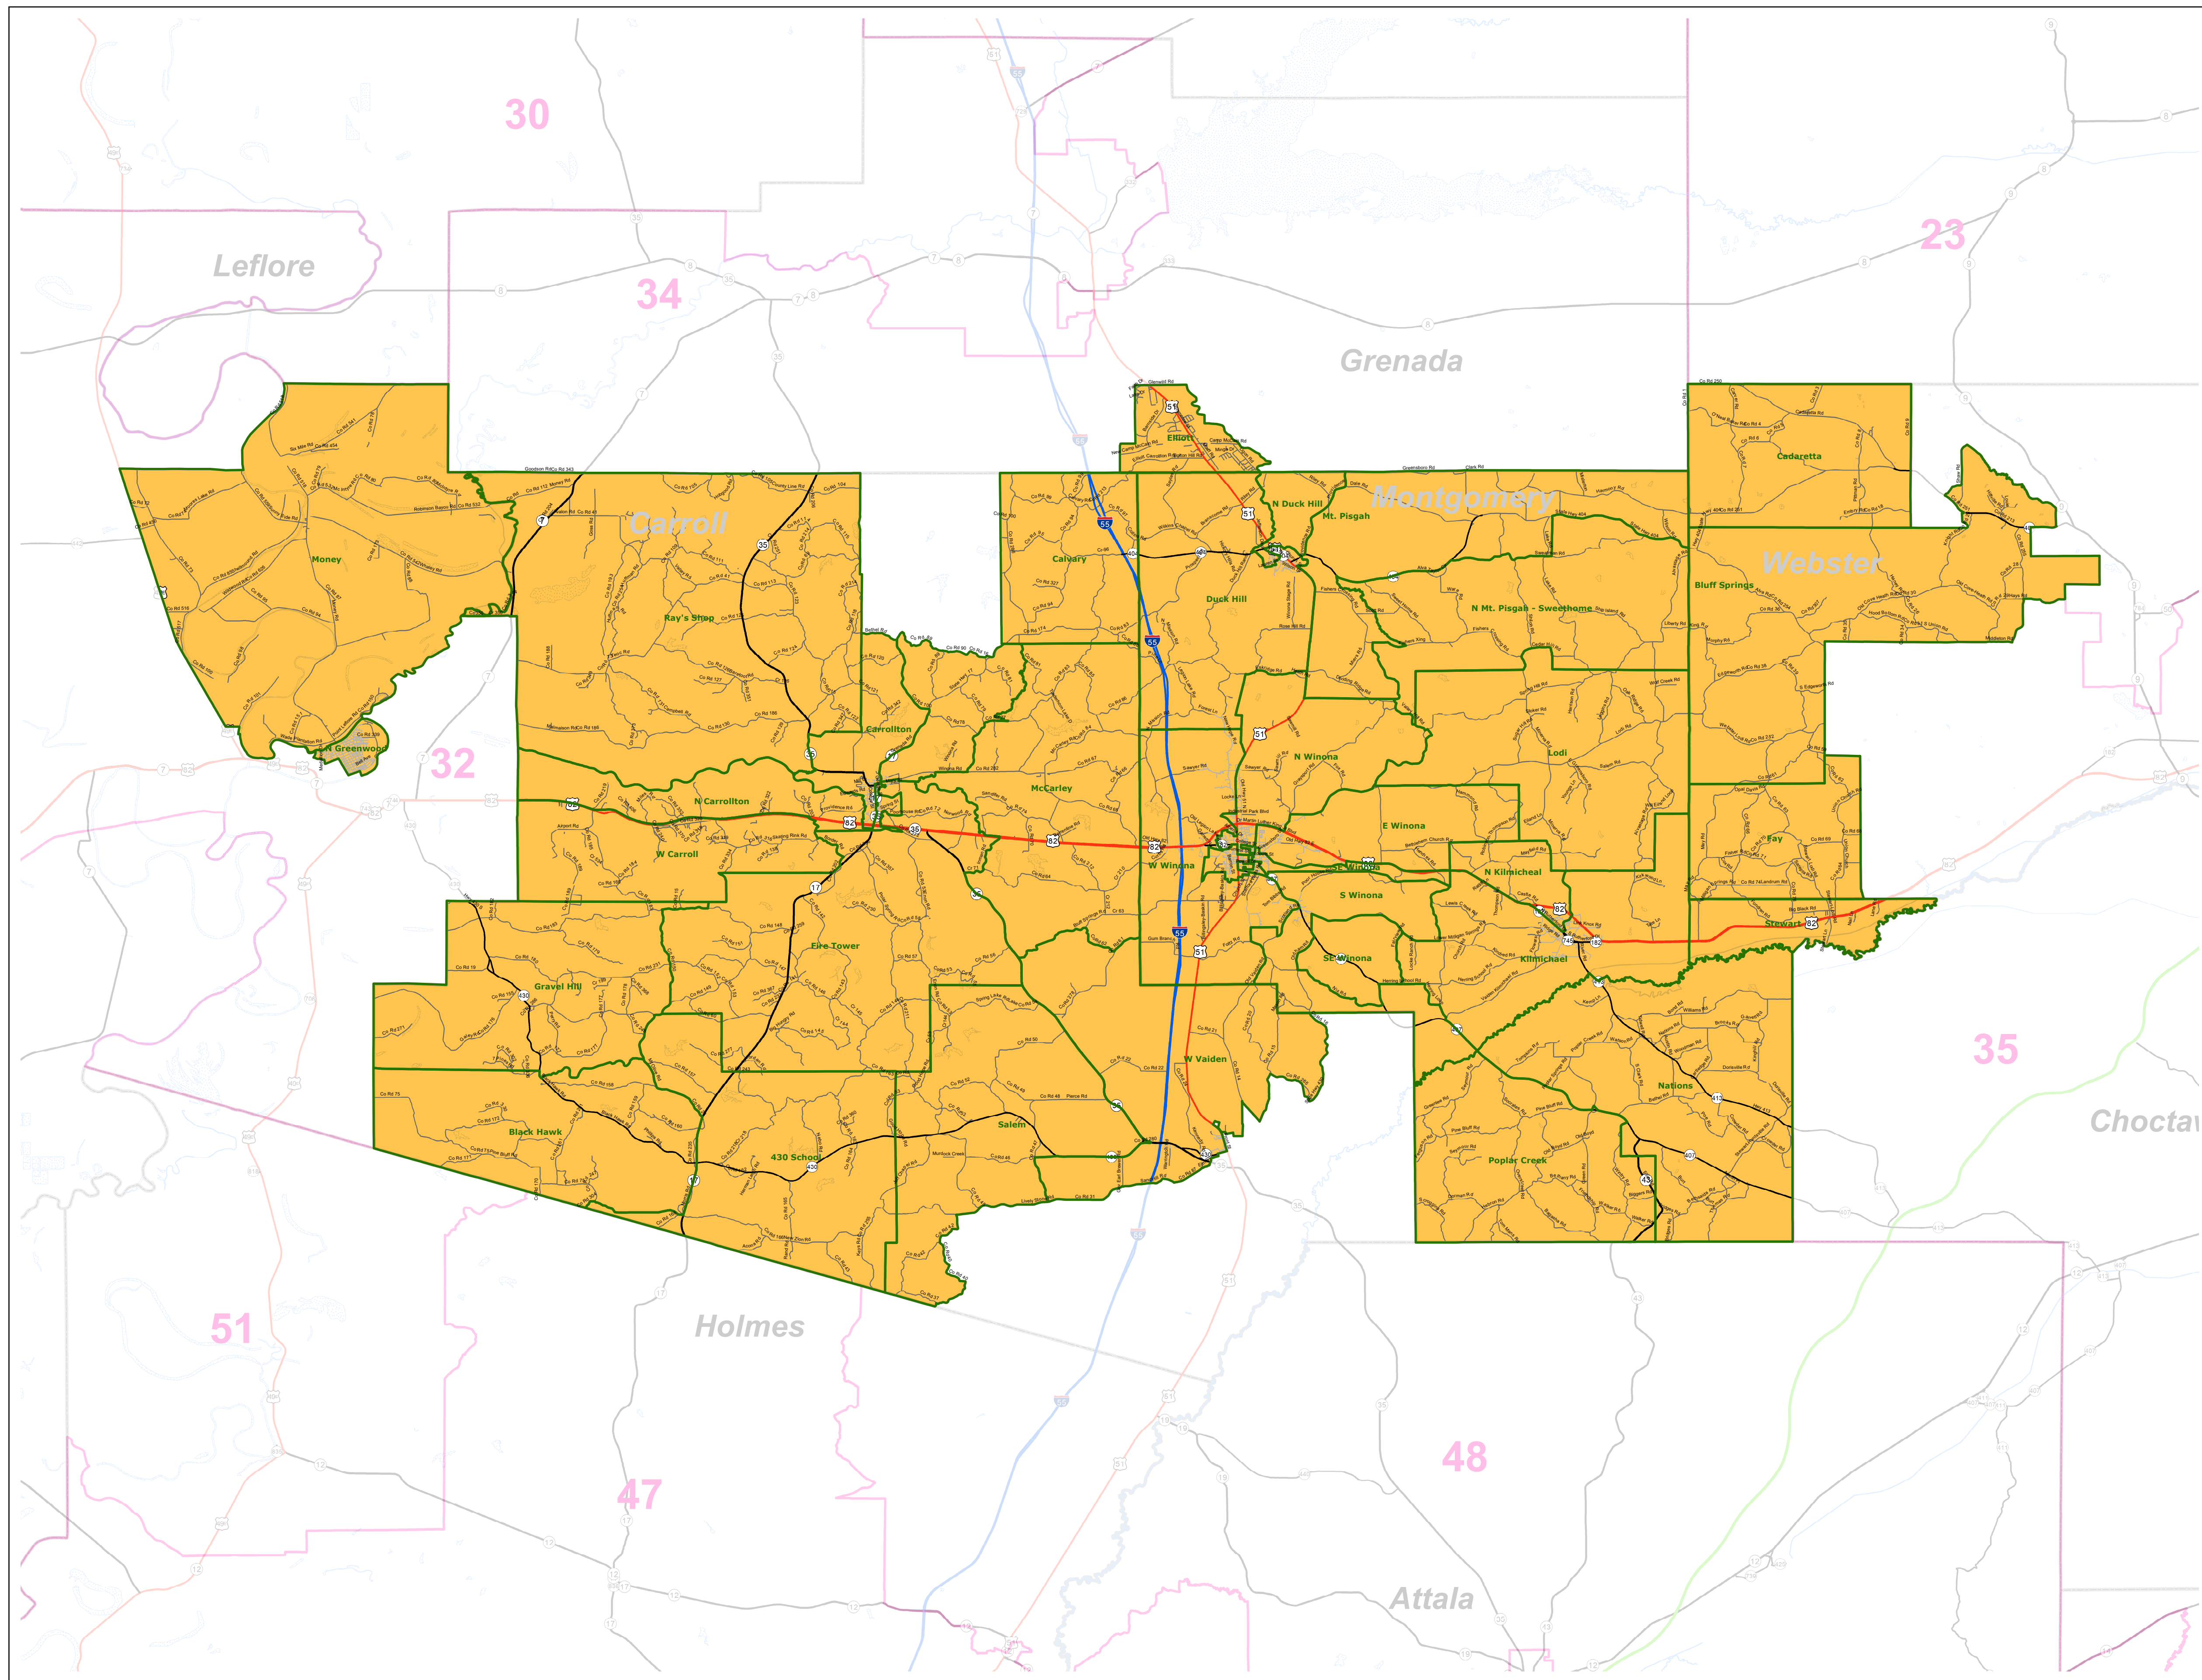

MS House District 46

March 2022

- Voting Precincts
- 1 - Interstates
- 2 - US Highways
- 3 - MS Hwys (1 -99)
- 4 - MS Hwys (100-999)
- 5 - Natchez Trace
- 6 - County Roads
- 7 - City Streets
- 8 - Trails
- River
- Counties
- Lakes/Ponds